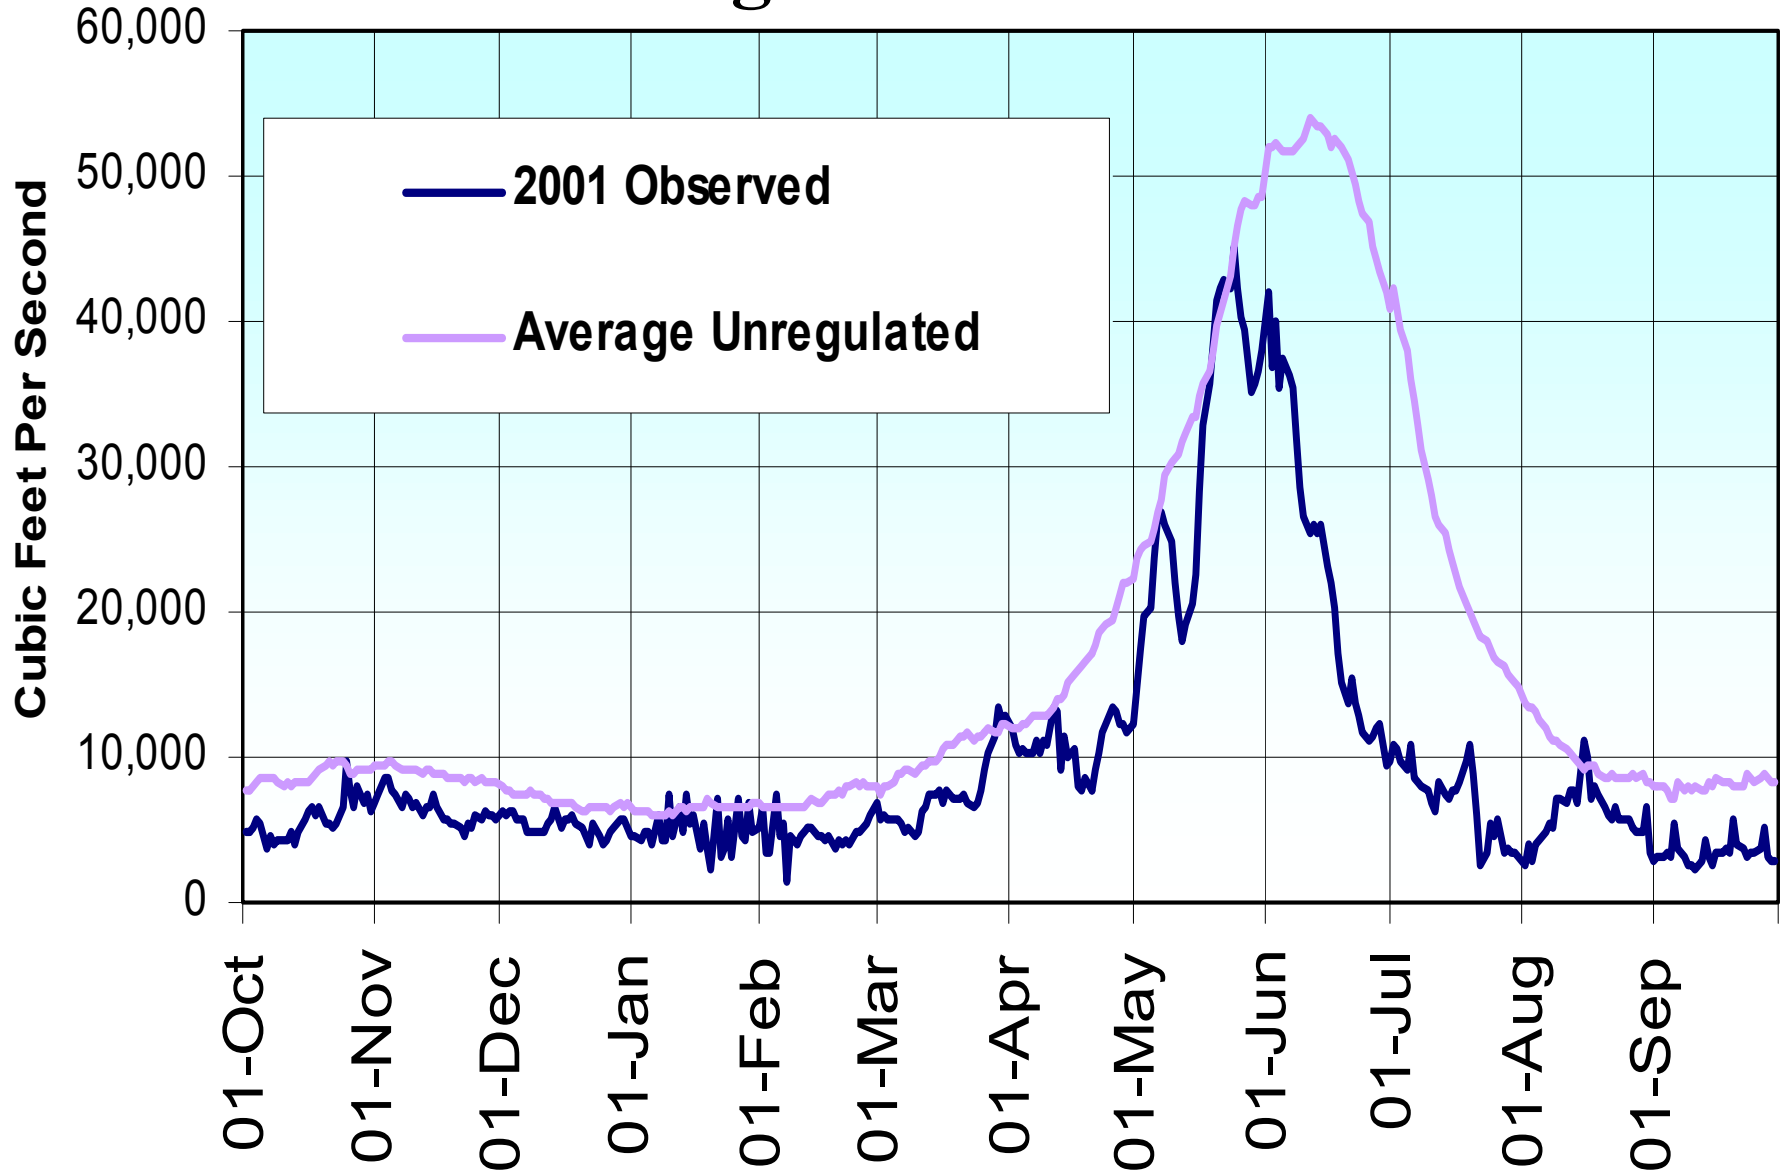

Upper Colorado River Basin 2001 Precipitation

Water Year 2001 Lake Powell Unregulated Inflow

Glen Canyon Releases - 2001-2002

Based on November 2001 Final Forecast

Lake Powell Elevations - 2001-2002

Based on November Final Forecast