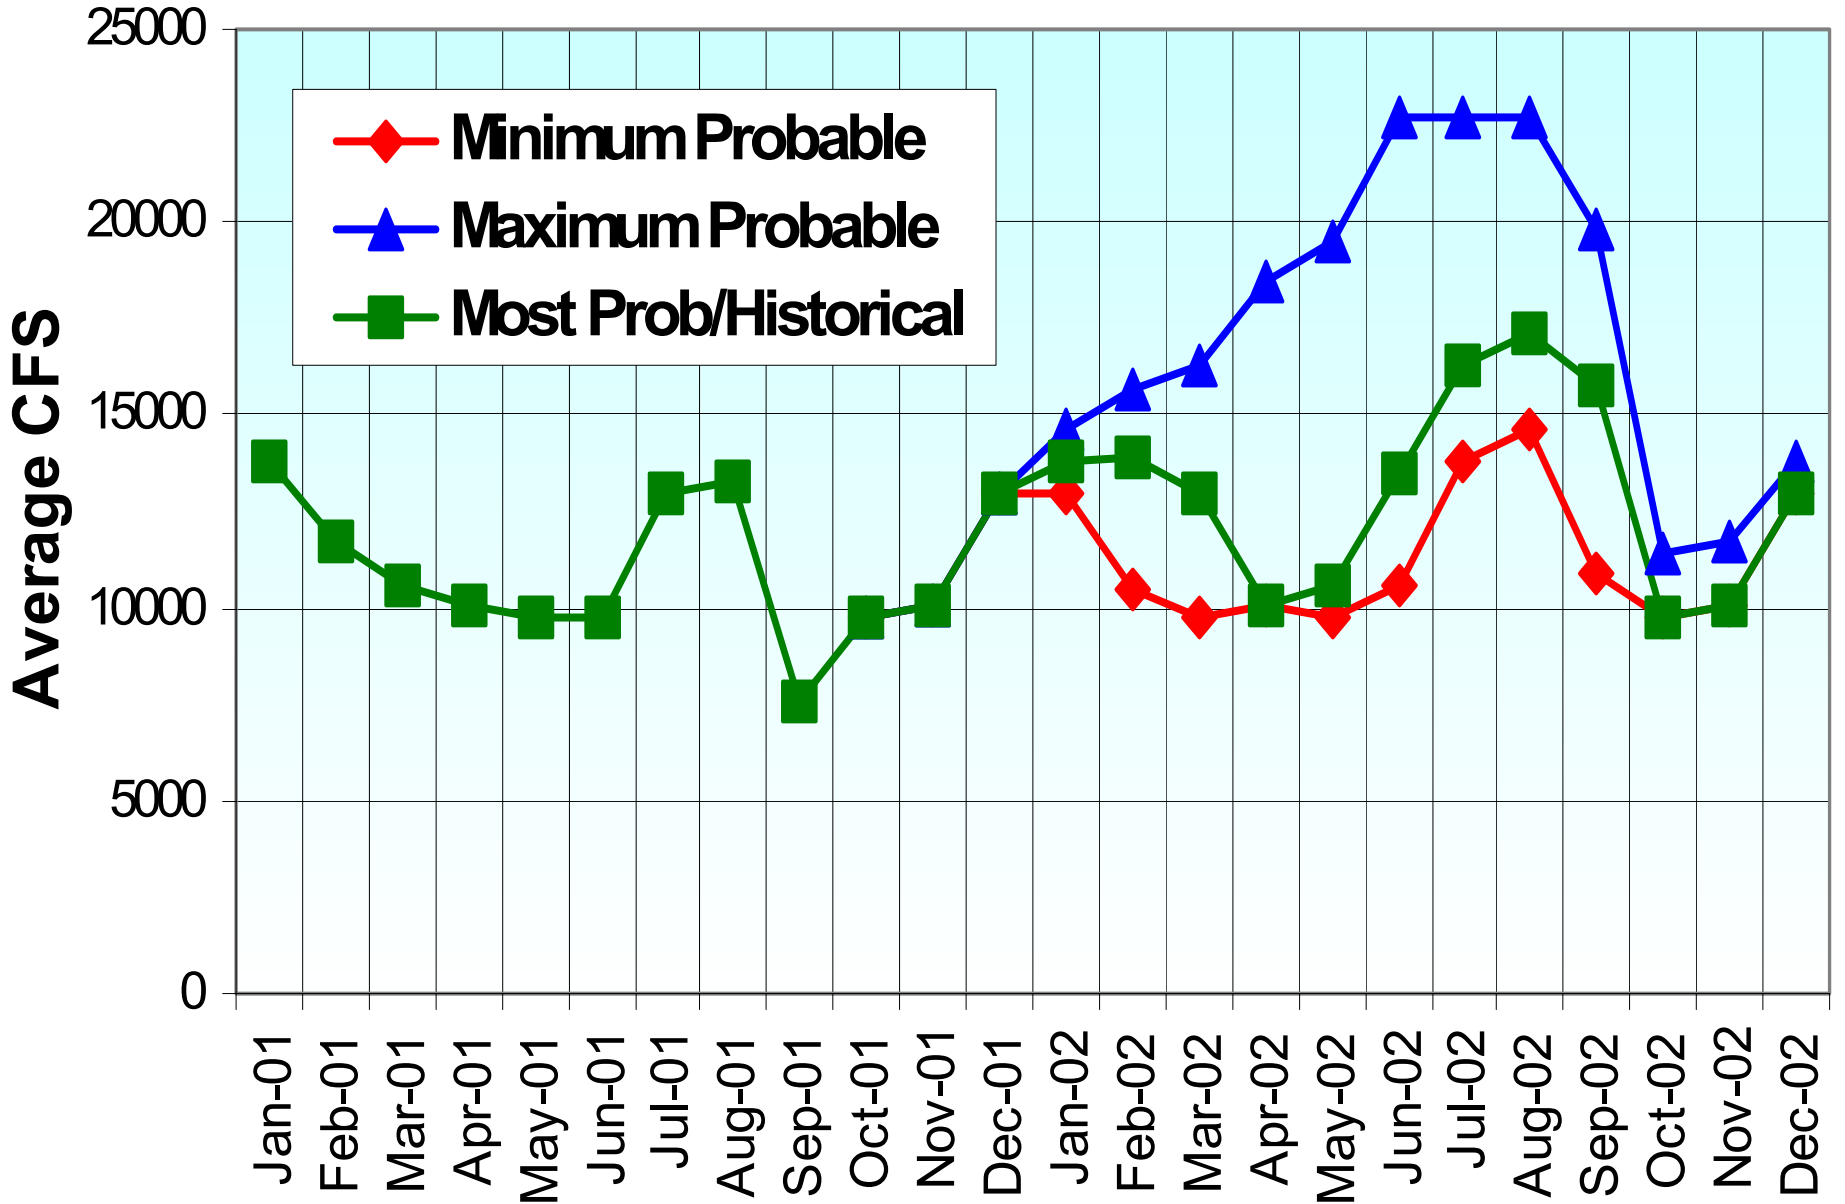

Upper Colorado River Basin 2001 Precipitation

Water Year 2001 Lake Powell Unregulated Inflow

Glen Canyon Releases - 2001-2002

Based on November 2001 Final Forecast

Lake Powell Elevations - 2001-2002

Based on November Final Forecast