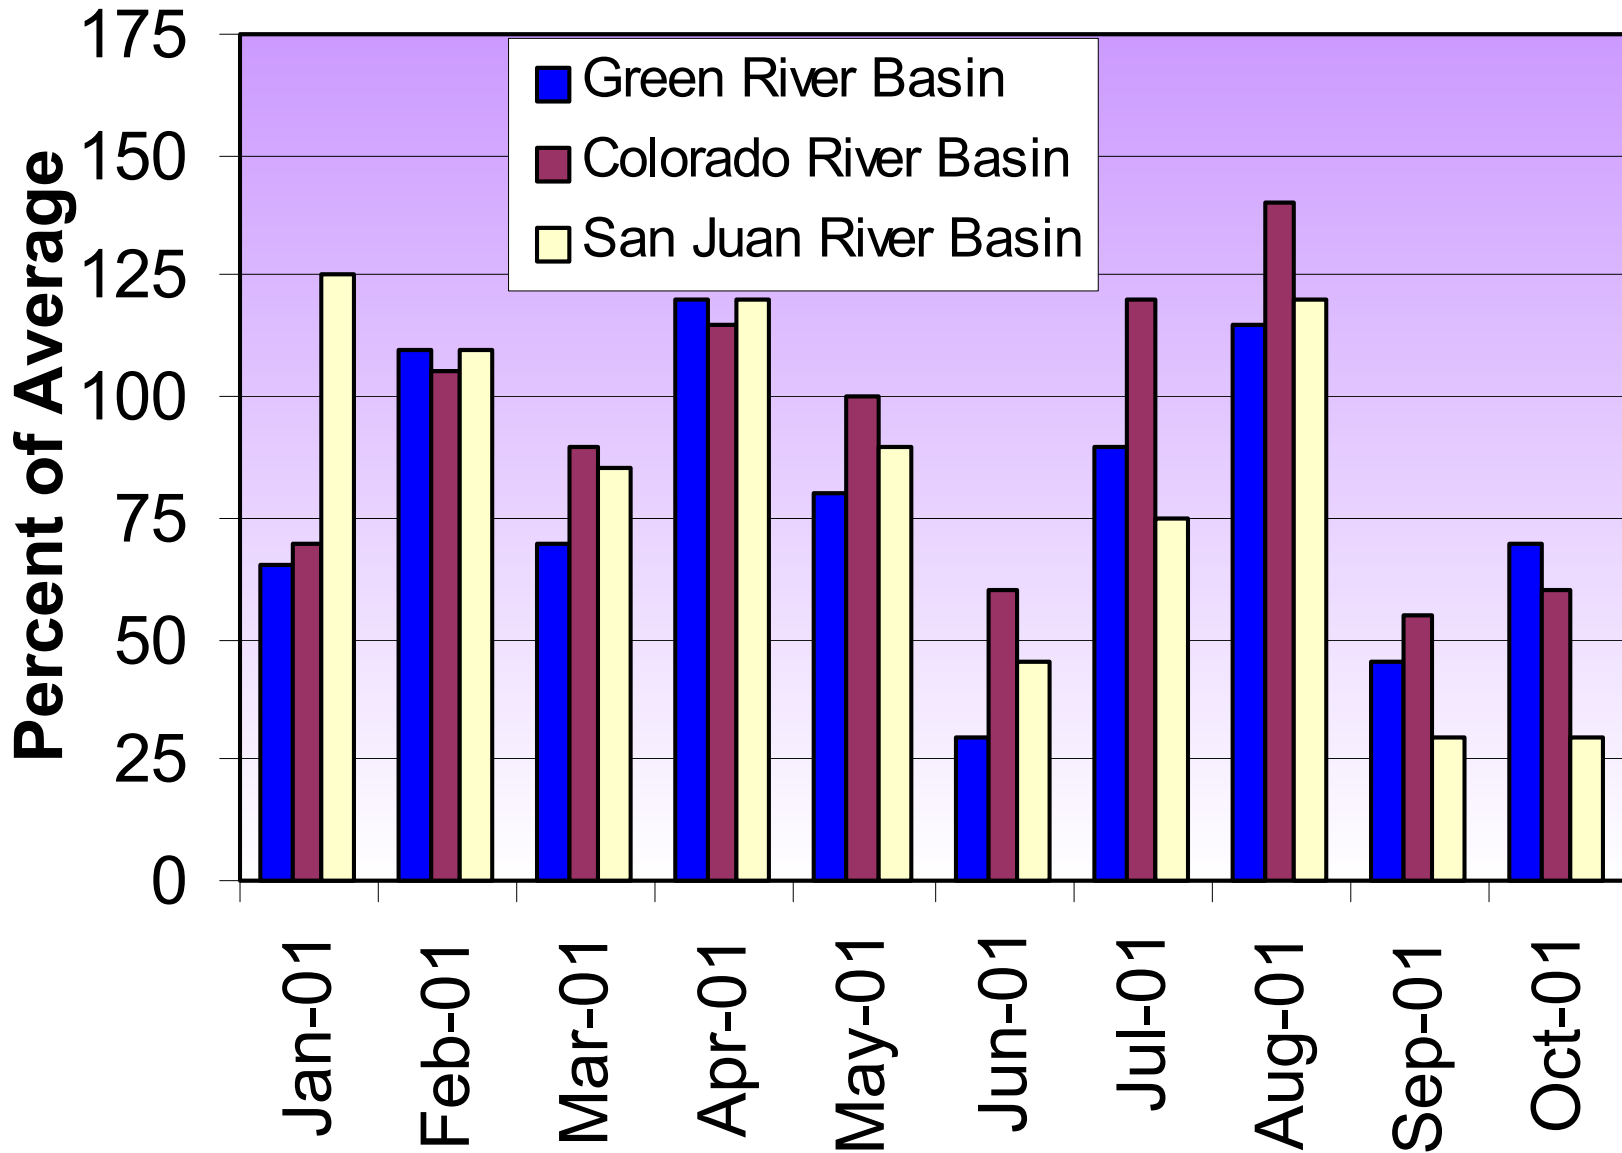

Upper Colorado River Basin 2001 Precipitation

Water Year 2001 Lake Powell Unregulated Inflow

Glen Canyon Releases - 2001-2002

Based on November 2001 Final Forecast

Lake Powell Elevations - 2001-2002

Based on November Final Forecast