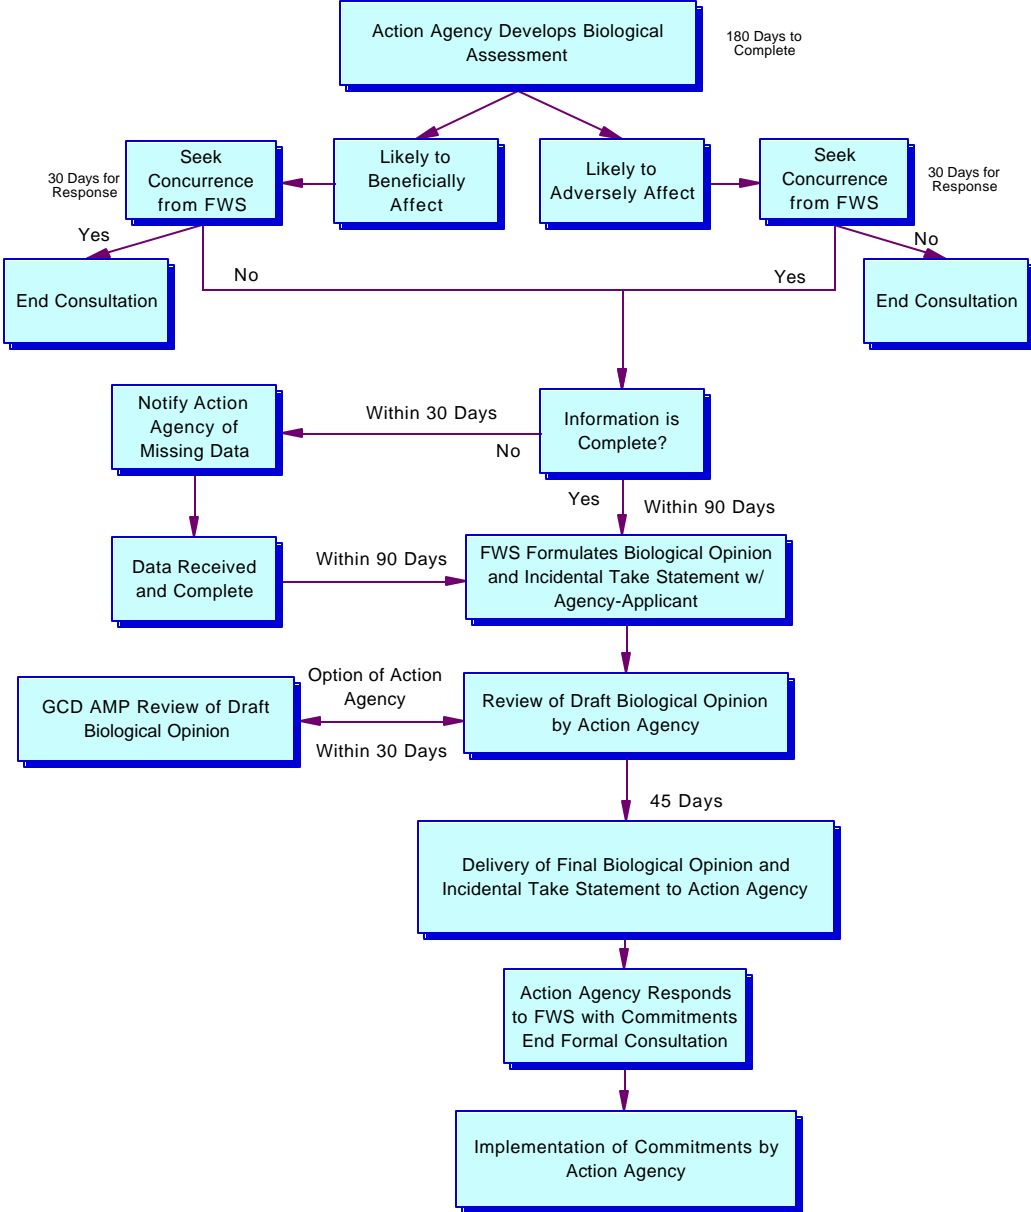

GCD AMP Protocol Evaluation Panel Process

Glen Canyon Adaptive Management Program Section 7 Consultation Process

Informal Consultation

Glen Canyon Adaptive Management Program Section 7 Consultation Process

Formal Consultation

Glen Canyon Adaptive Management Program Section 7 Consultation Process

Implementation of Biological Opinion