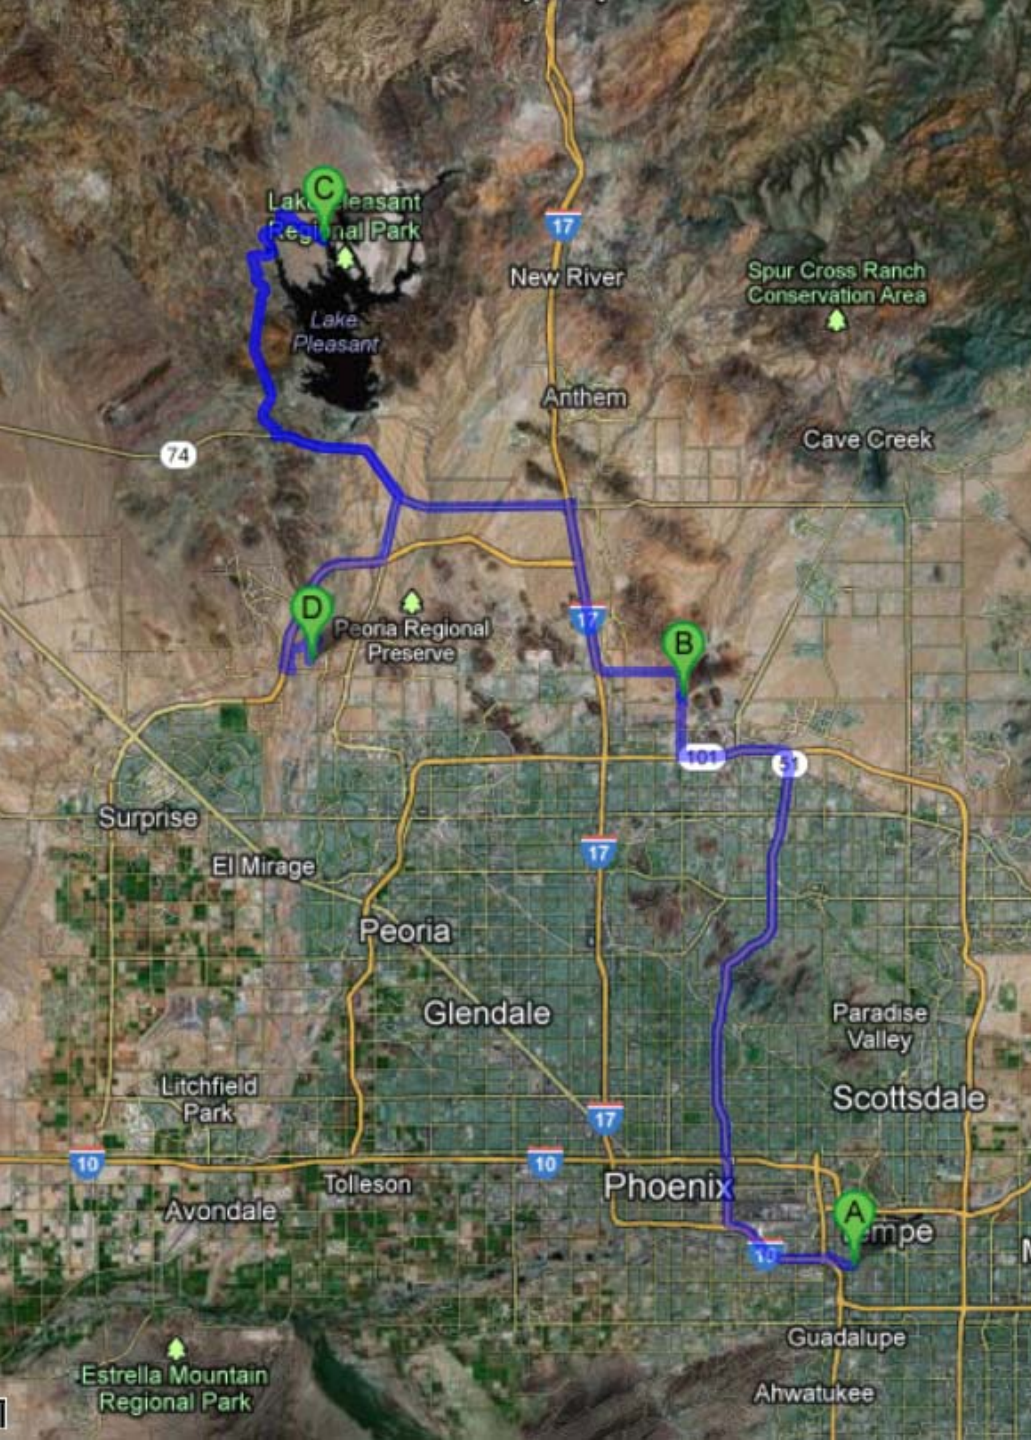

AMWG FIELD TRIP

Arizona's Water Uses

Itinerary

- CAP Control Center
- Lake Pleasant Storage Reservoir
- Agua Fria Recharge Site

CAP Control Center

Lake Pleasant Reservoir

PHOTO: New Waddell Dam

Agua Fria Recharge