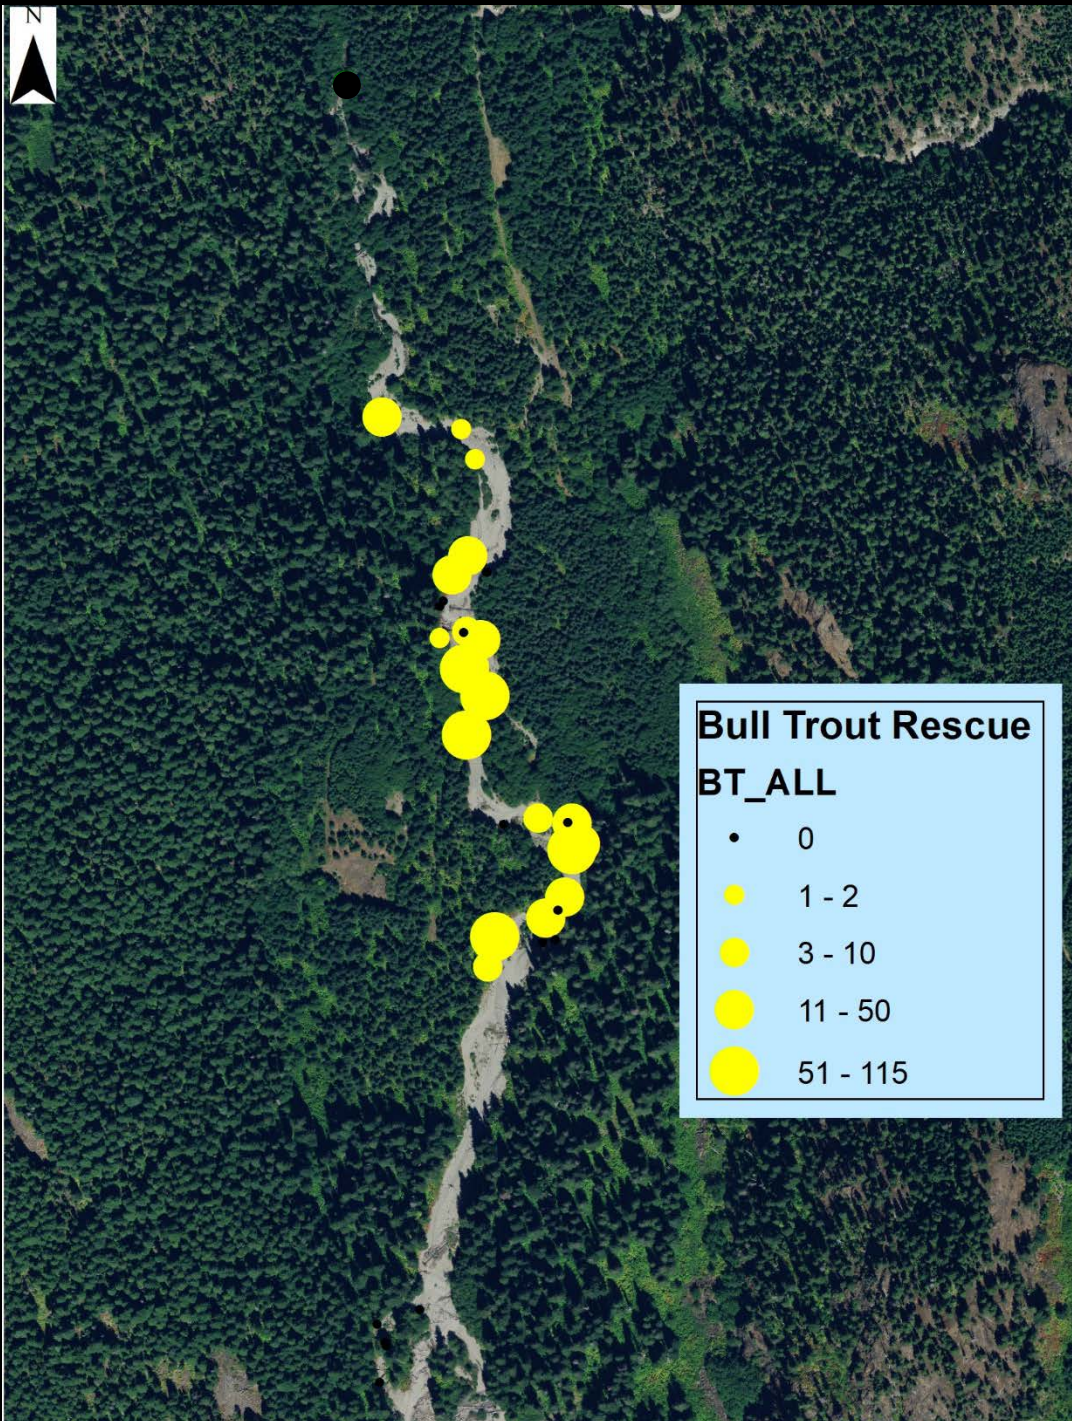

Kachess River De-watering

Kachess River Discharge

Snorkel detections of bull trout

**890 Bull Trout
Rescued!**

**Young of Year
Bull Trout**

Rescued Bull Trout being released

RESCUED & Relocated

All Bull Trout: 890

Y.O.Y. Bull Trout: 819

Age 1,2,3: 71

Yakima Basin Bull Trout Spawn Timing

Collaboration

This River Runs Forever
Yakima Basin Integrated Plan

Questions ?