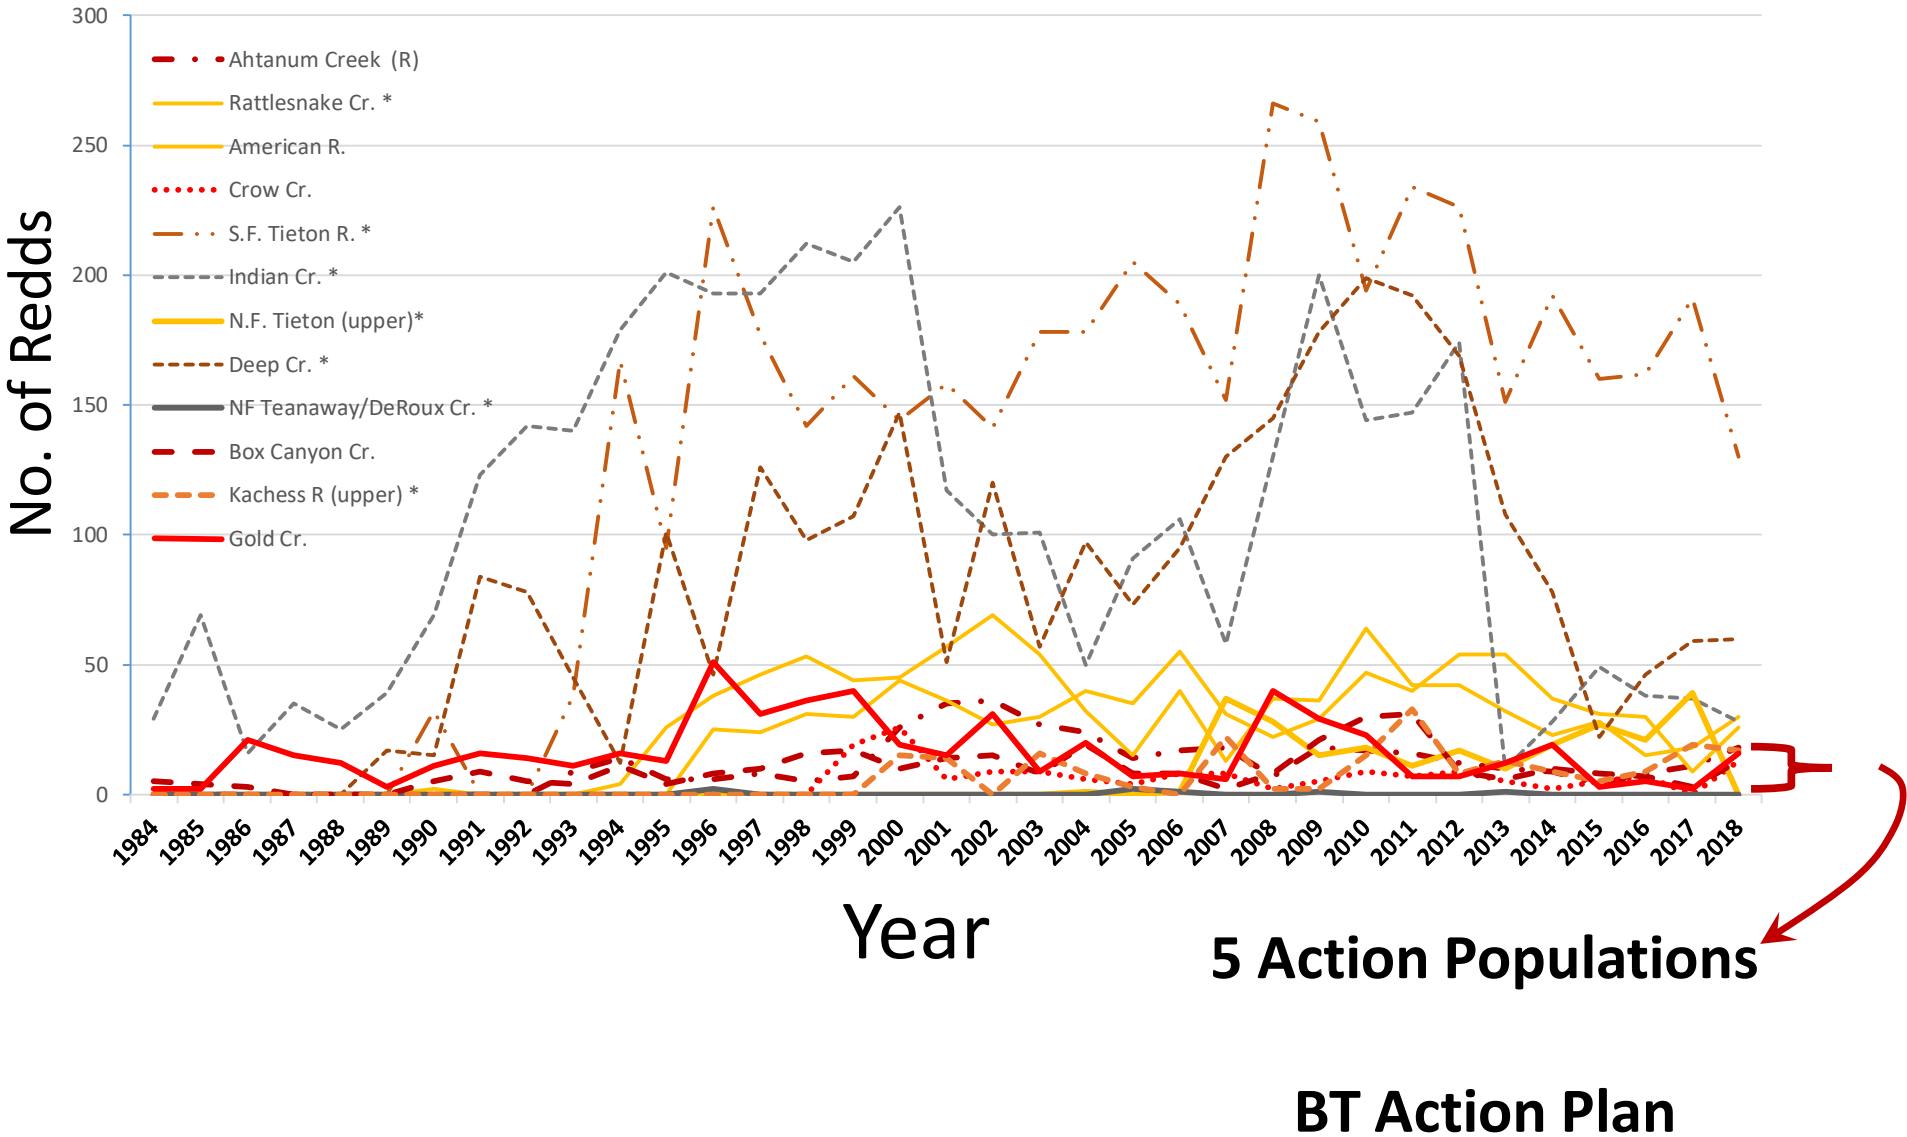

2018 Bull Trout Rescue

Kachess River Fish Rescue
Gold Creek Fish Rescue

12 Genetically Distinct Bull Trout Populations

2018 Bull Trout Rescue

Yakima Basin Bull Trout Redd Counts

Stream Dewatering at Gold Creek

July 20, 2000

**Problem
Reach**

August 1, 2000

Problem Reach

August 15, 2000

7-27-92

USDA-F

16 616170A