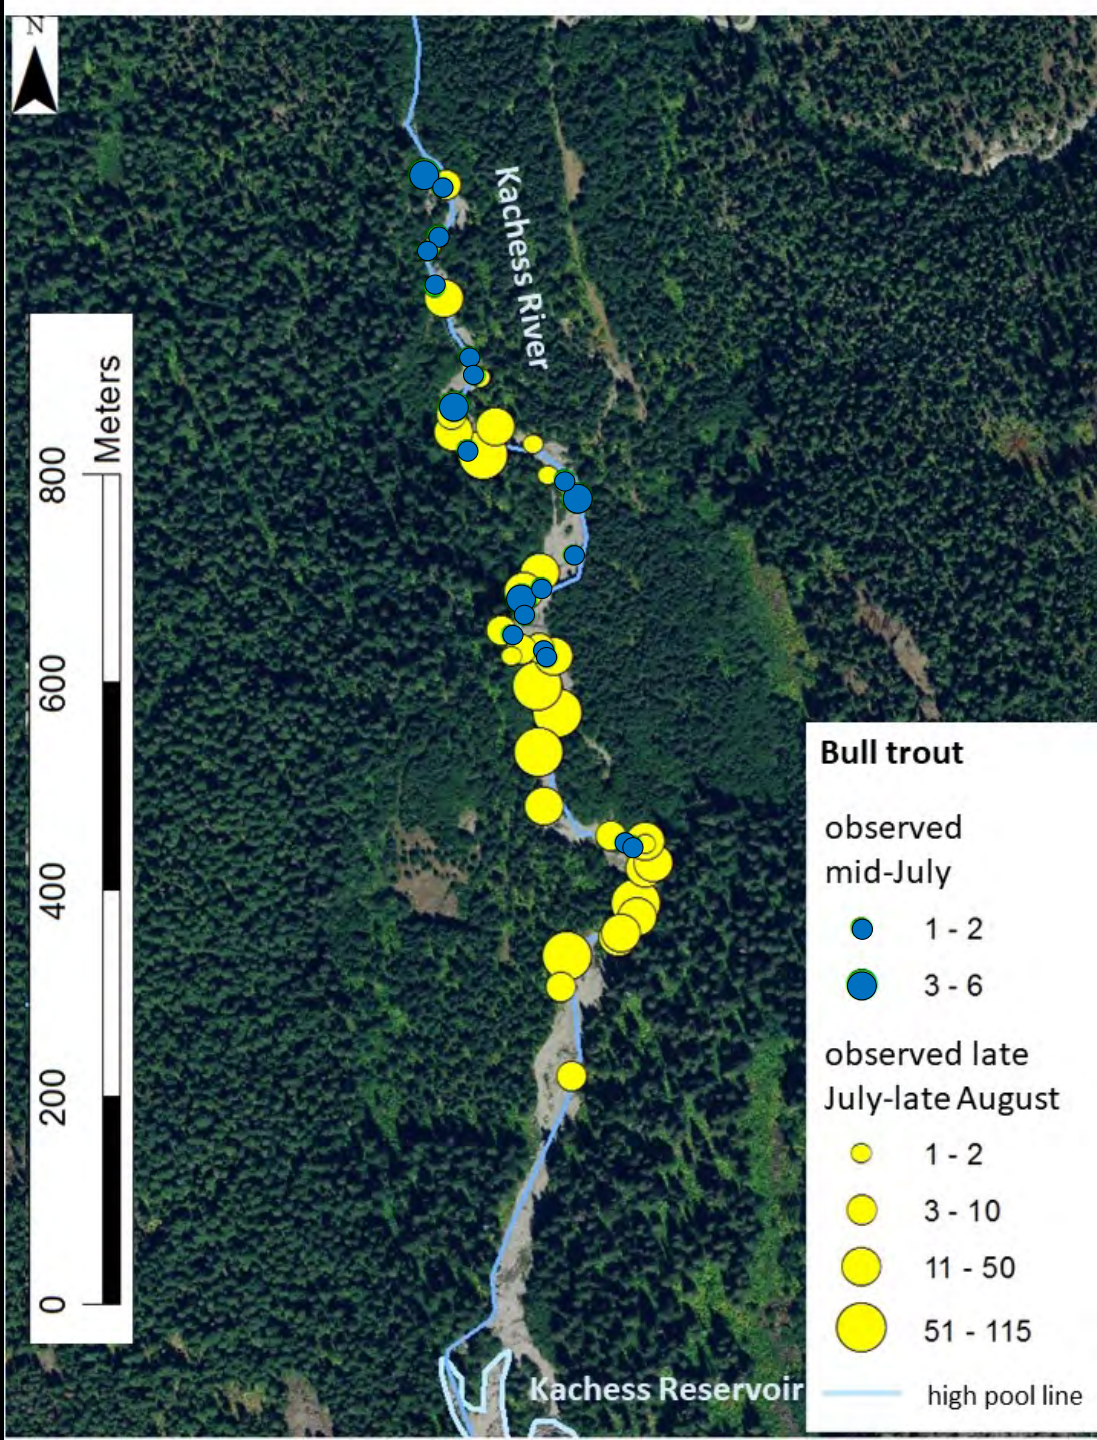

2018 Bull Trout Rescue

Kachess River Fish Rescue
Gold Creek Fish Rescue

12 Genetically Distinct Bull Trout Populations

2018 Bull Trout Rescue

Yakima Basin Bull Trout Redd Counts

Stream Dewatering at Gold Creek

1692-203

Mineral Creek

Kachess River

Kachess River

Dewatering Reach

Lake Kachess

Kachess River

Kachess River

Kachess River De-watering

Kachess River Discharge

Snorkel detections of bull trout

**890 Bull Trout
Rescued!**

**Young of Year
Bull Trout**

Rescued Bull Trout being released

RESCUED & Relocated

All Bull Trout: 890

Y.O.Y. Bull Trout: 819

Age 1,2,3: 71

Yakima Basin Bull Trout Spawn Timing

Collaboration

This River Runs Forever
Yakima Basin Integrated Plan

Questions ?