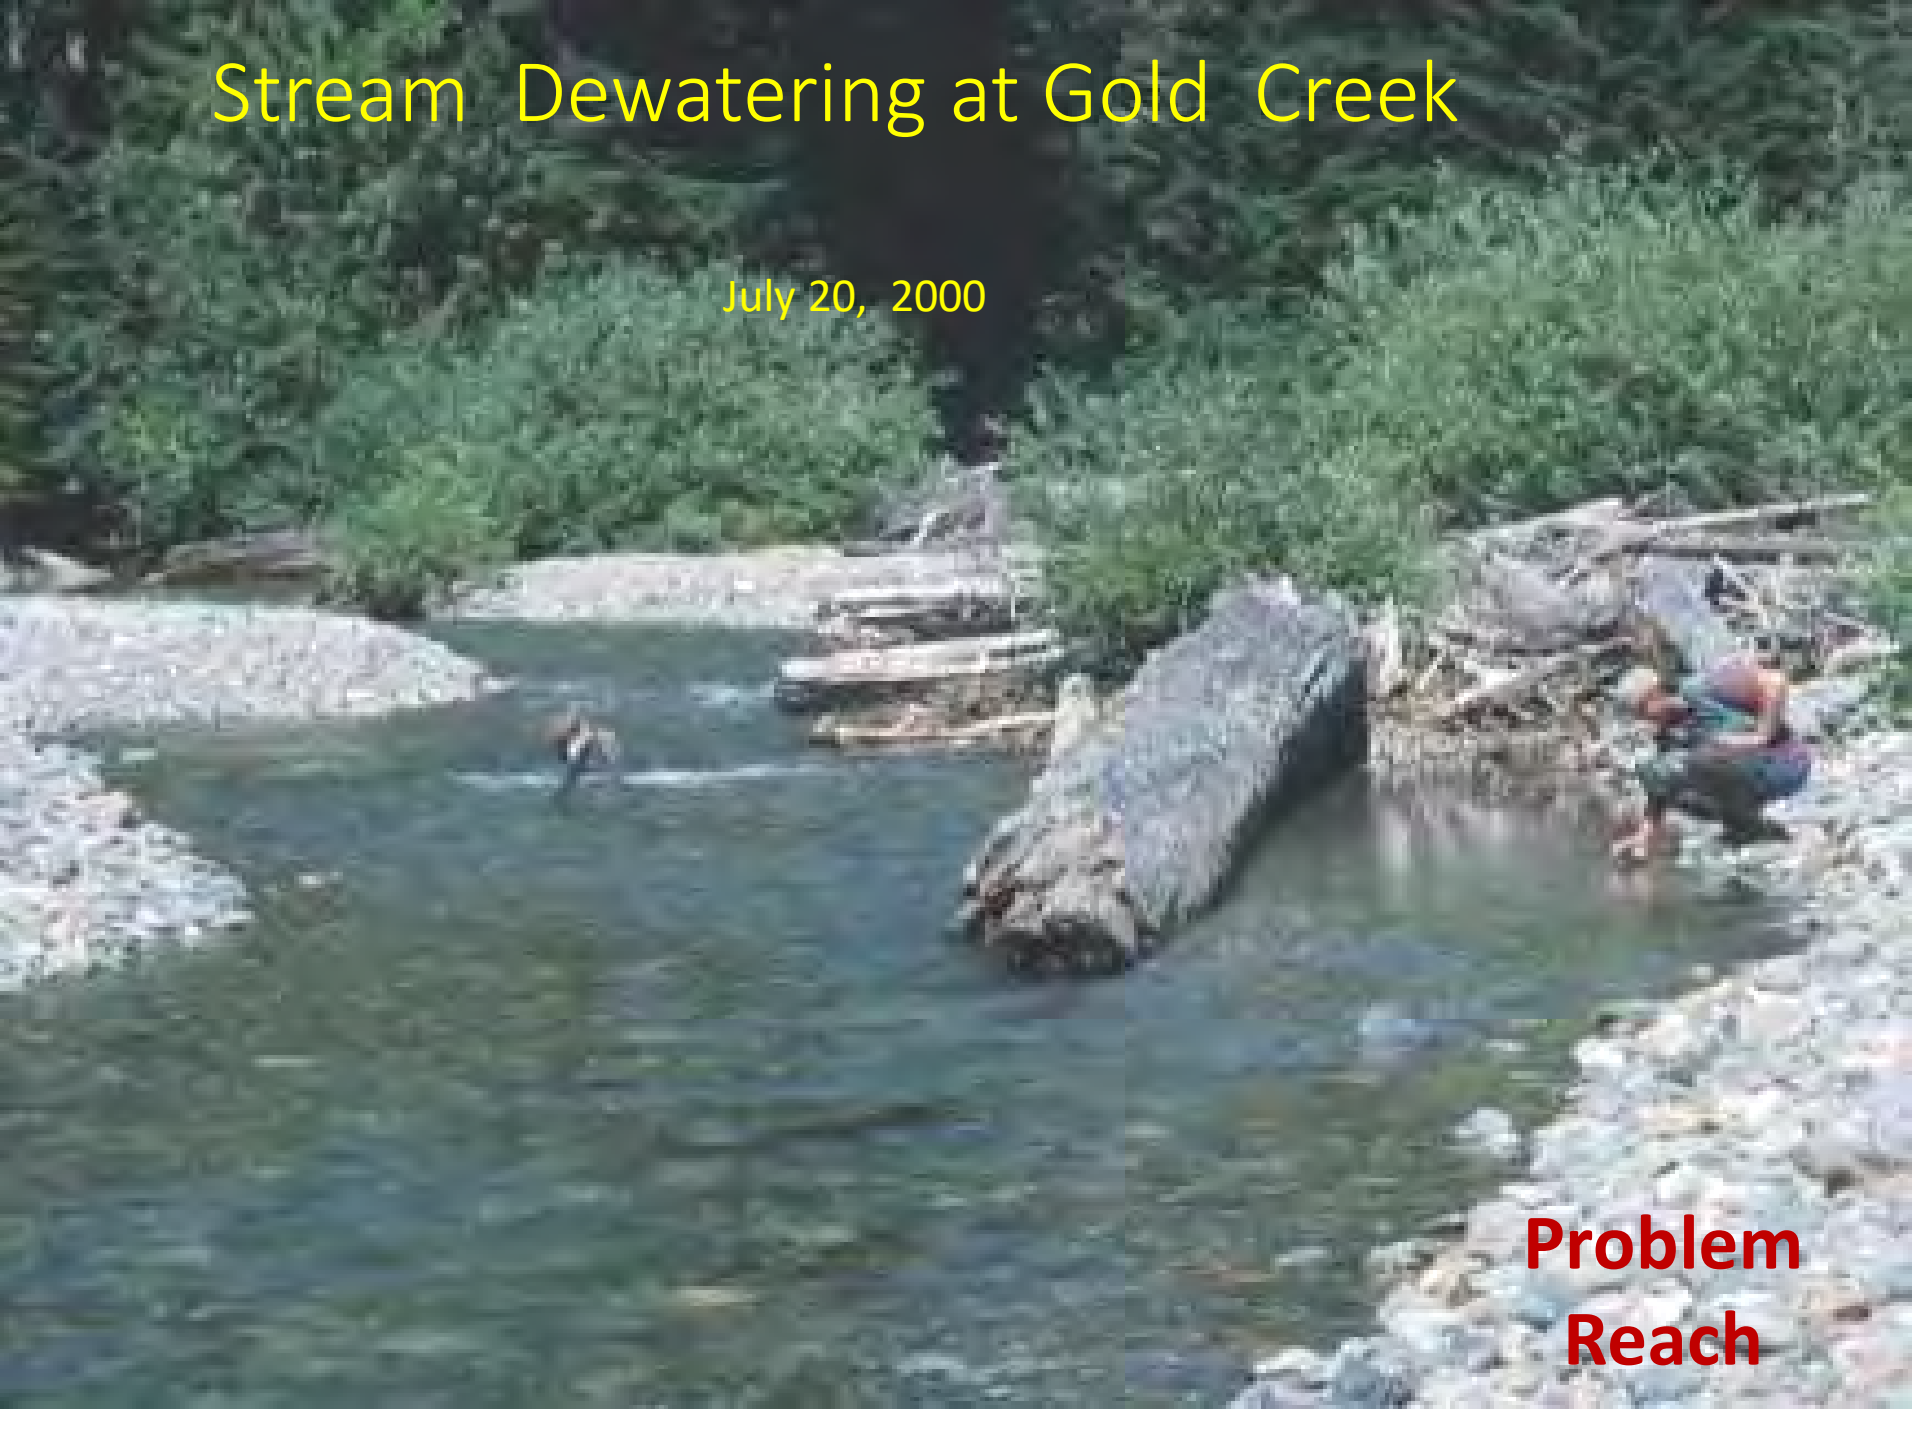

Stream Dewatering at Gold Creek

July 20, 2000

**Problem
Reach**