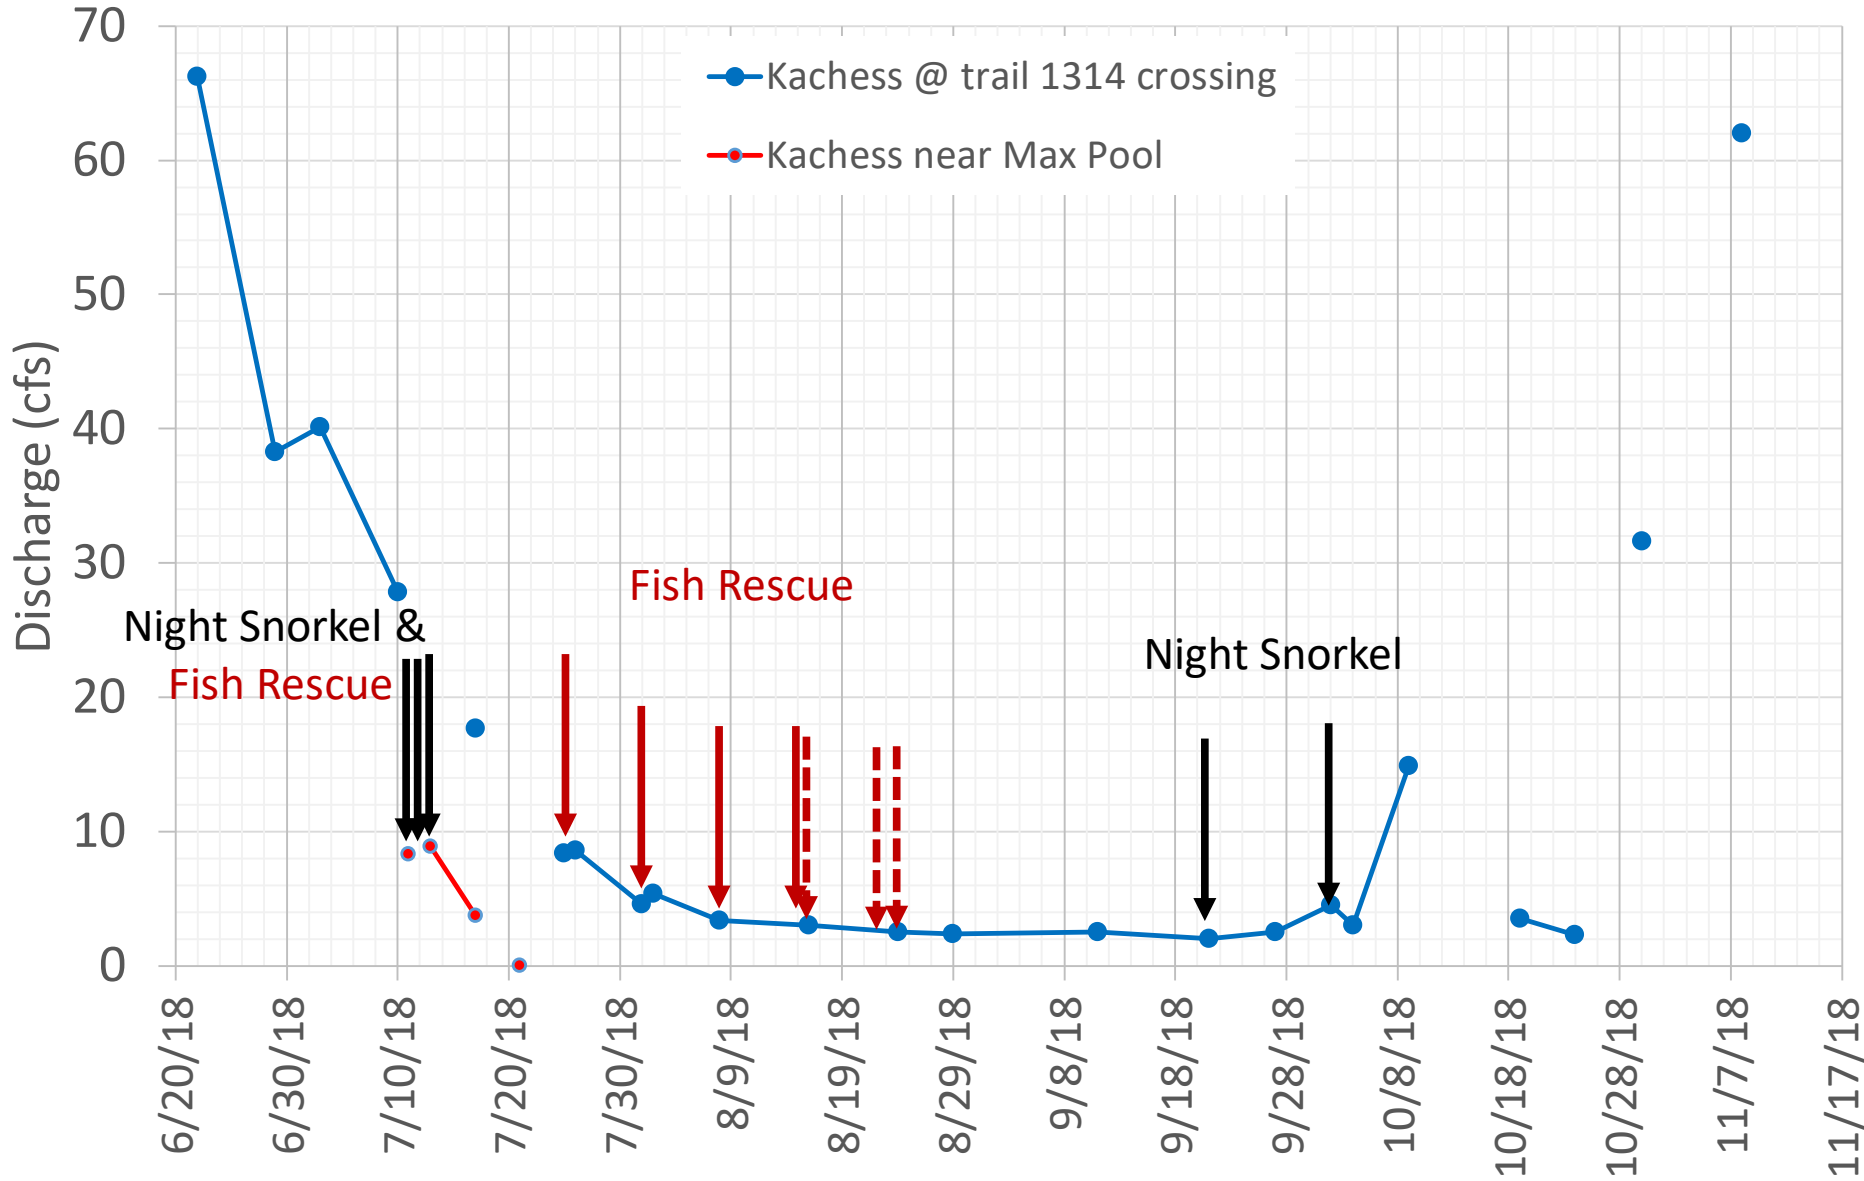

2018 Bull Trout Rescue

Kachess River Fish Rescue
Gold Creek Fish Rescue

12 Genetically Distinct Bull Trout Populations

2018 Bull Trout Rescue

Yakima Basin Bull Trout Redd Counts

Stream Dewatering at Gold Creek

1692-203

Mineral Creek

Kachess River

Kachess River

Dewatering Reach

Lake Kachess

Kachess River

Kachess River

Kachess River De-watering

Kachess River Discharge

Snorkel detections of bull trout

**890 Bull Trout
Rescued!**

**Young of Year
Bull Trout**

Rescued Bull Trout being released

RESCUED & Relocated

All Bull Trout: 890

Y.O.Y. Bull Trout: 819

Age 1,2,3: 71

Yakima Basin Bull Trout Spawn Timing

Collaboration

This River Runs Forever
Yakima Basin Integrated Plan

Questions ?