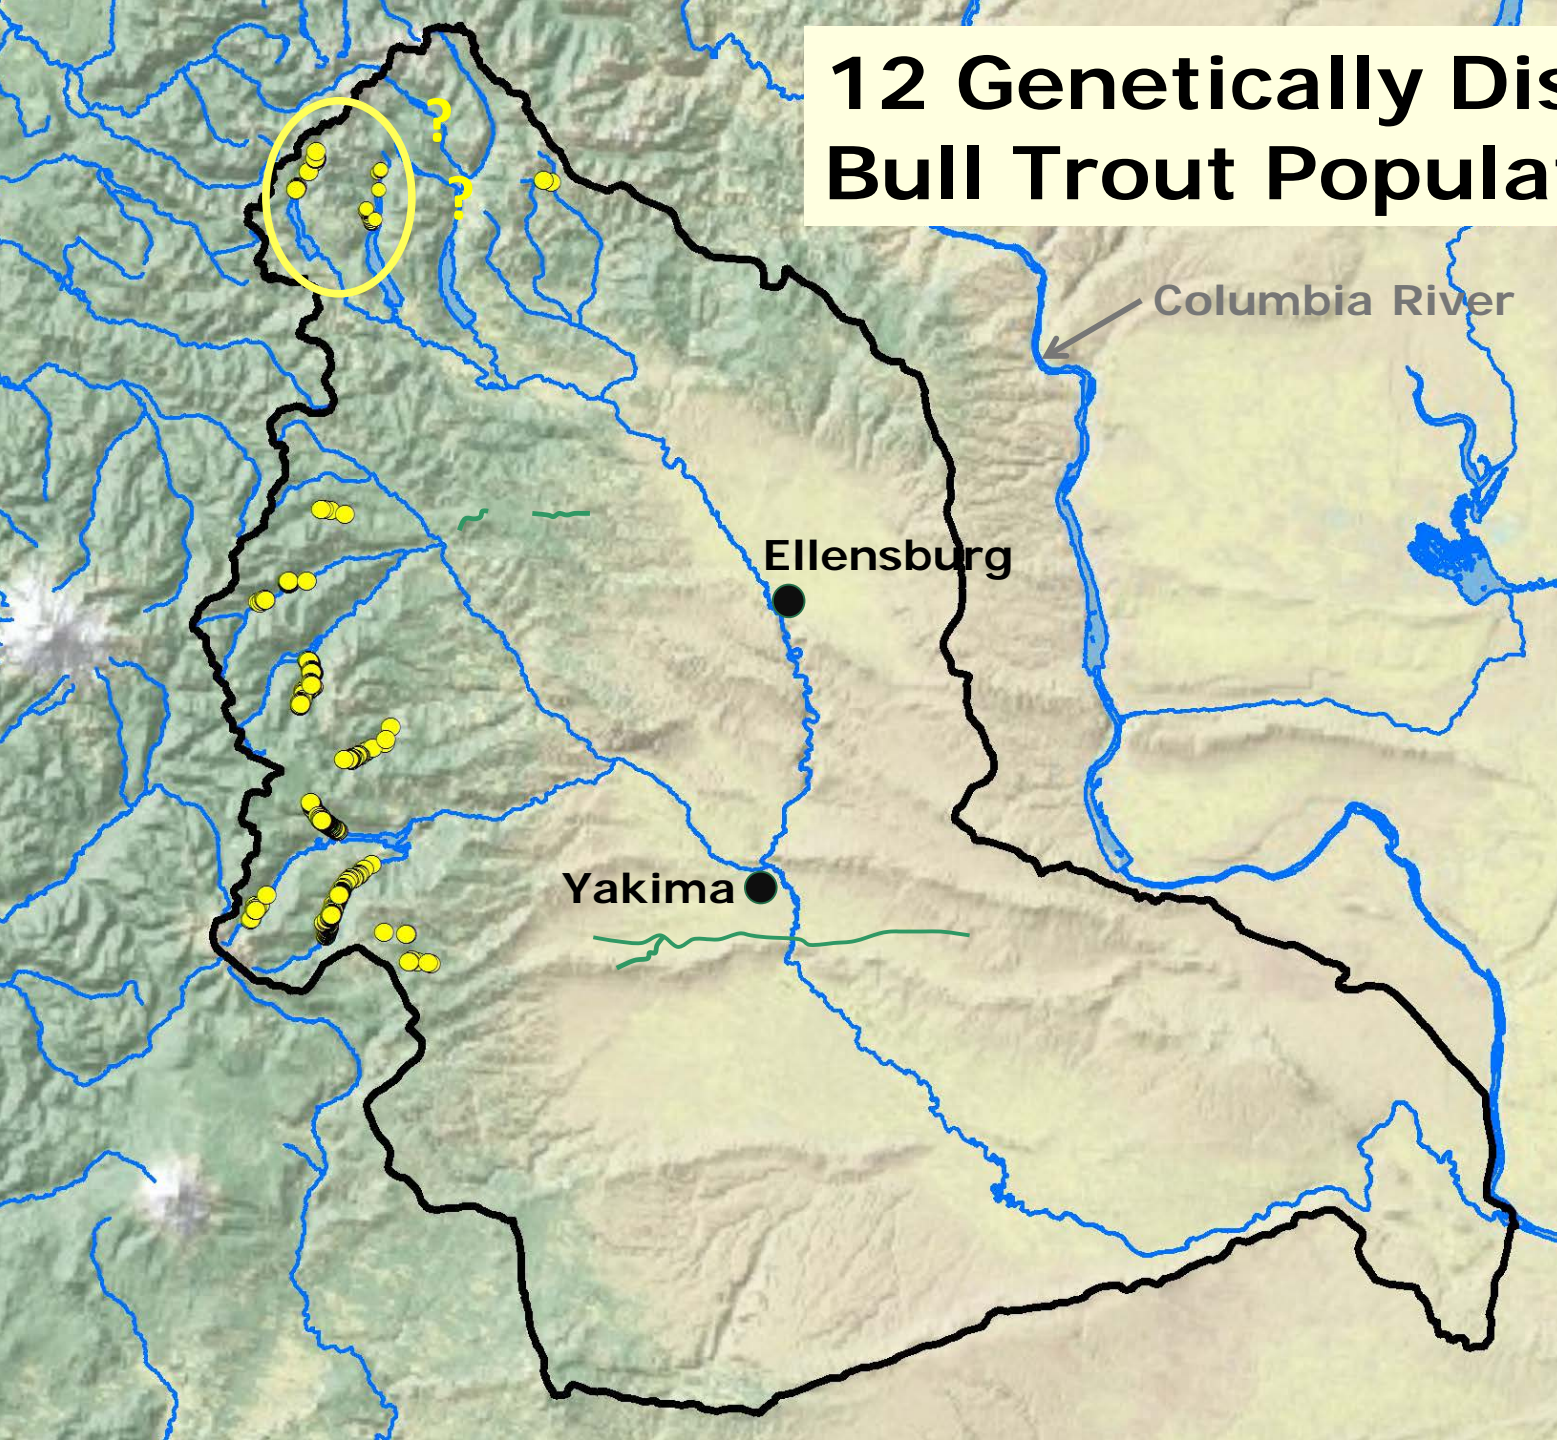

2018 Bull Trout Rescue

Kachess River Fish Rescue
Gold Creek Fish Rescue

12 Genetically Distinct Bull Trout Populations

2018 Bull Trout Rescue

Yakima Basin Bull Trout Redd Counts

Stream Dewatering at Gold Creek

1692-203

Mineral Creek

Kachess River

Kachess River

Dewatering Reach

Lake Kachess

Kachess River

Kachess River

Kachess River De-watering

Kachess River Discharge

Snorkel detections of bull trout

**890 Bull Trout
Rescued!**

**Young of Year
Bull Trout**

Rescued Bull Trout being released

RESCUED & Relocated

All Bull Trout: 890

Y.O.Y. Bull Trout: 819

Age 1,2,3: 71

Yakima Basin Bull Trout Spawn Timing

Collaboration

This River Runs Forever
Yakima Basin Integrated Plan

Questions ?