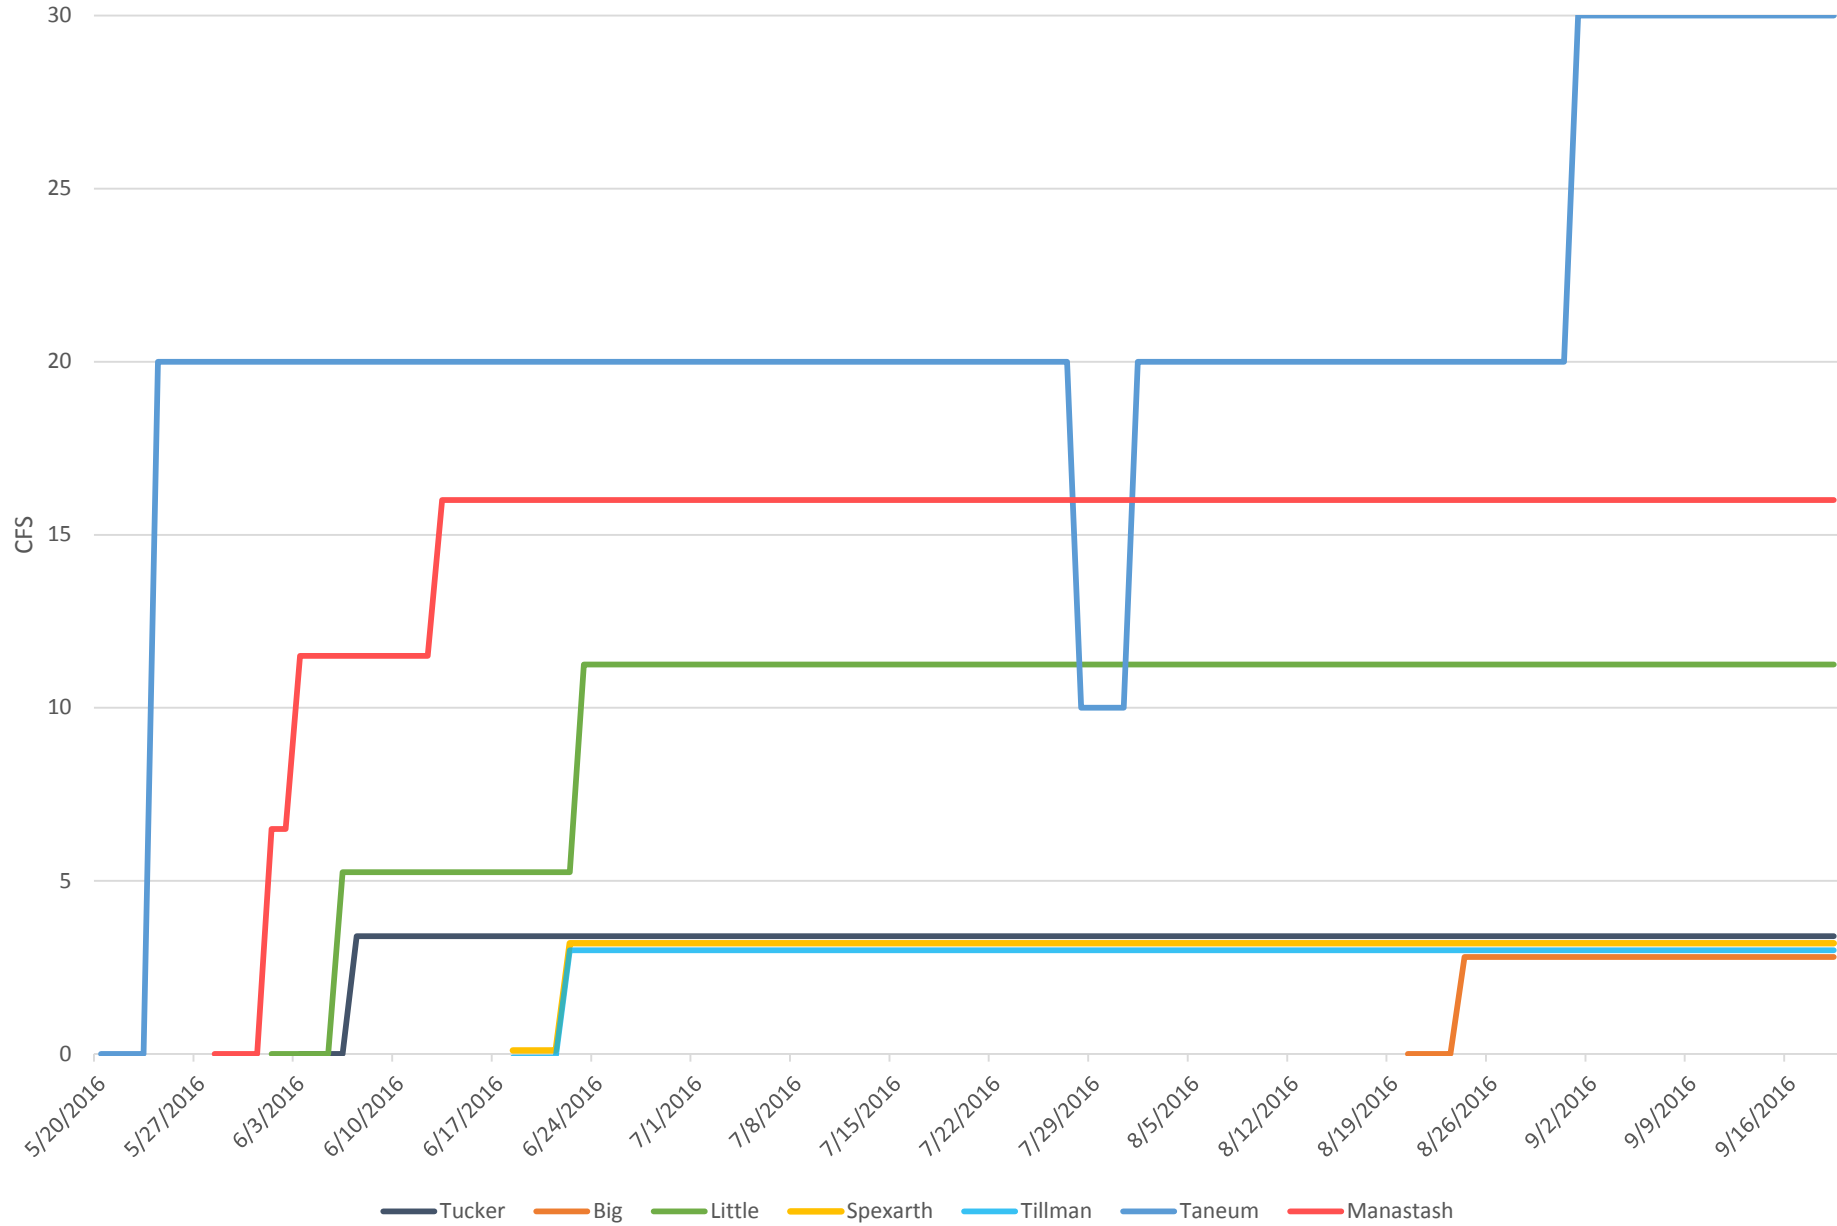

2016 KRD Stream Supplementaion

Little Creek Recharged Near I-90

July 24, 2015

July 27, 2015