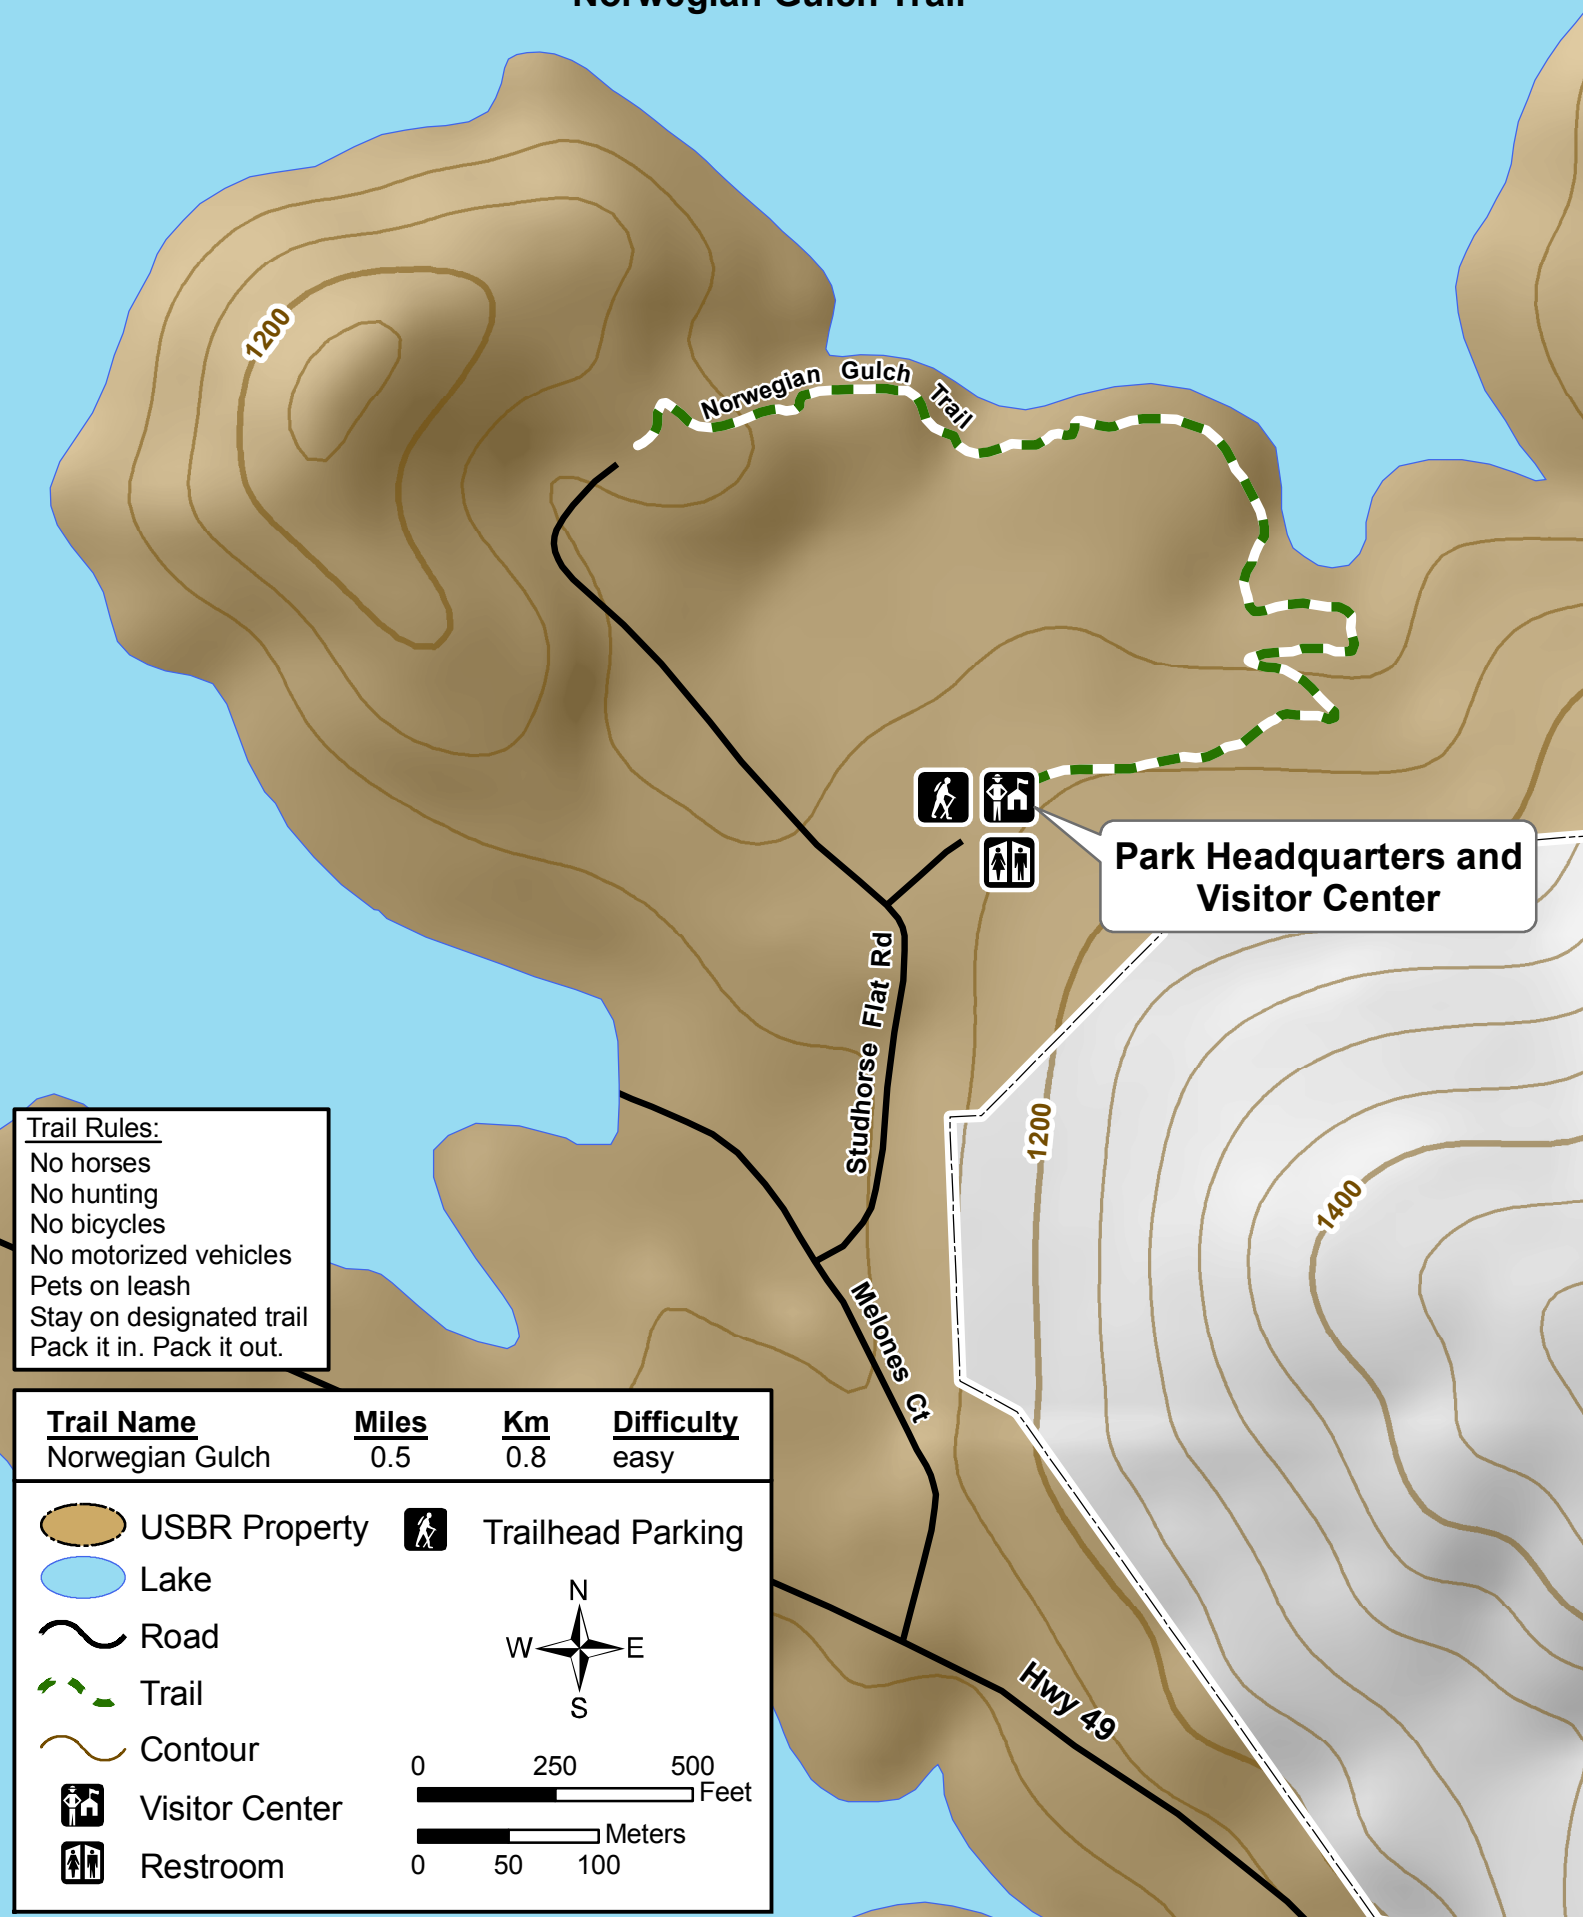

**New Melones Lake
Norwegian Gulch Trail**

Trail Rules:
 No horses
 No hunting
 No bicycles
 No motorized vehicles
 Pets on leash
 Stay on designated trail
 Pack it in. Pack it out.

<u>Trail Name</u>	<u>Miles</u>	<u>Km</u>	<u>Difficulty</u>
Norwegian Gulch	0.5	0.8	easy

	USBR Property		Trailhead Parking
	Lake	  	
	Road		
	Trail		
	Contour		
	Visitor Center		
	Restroom		