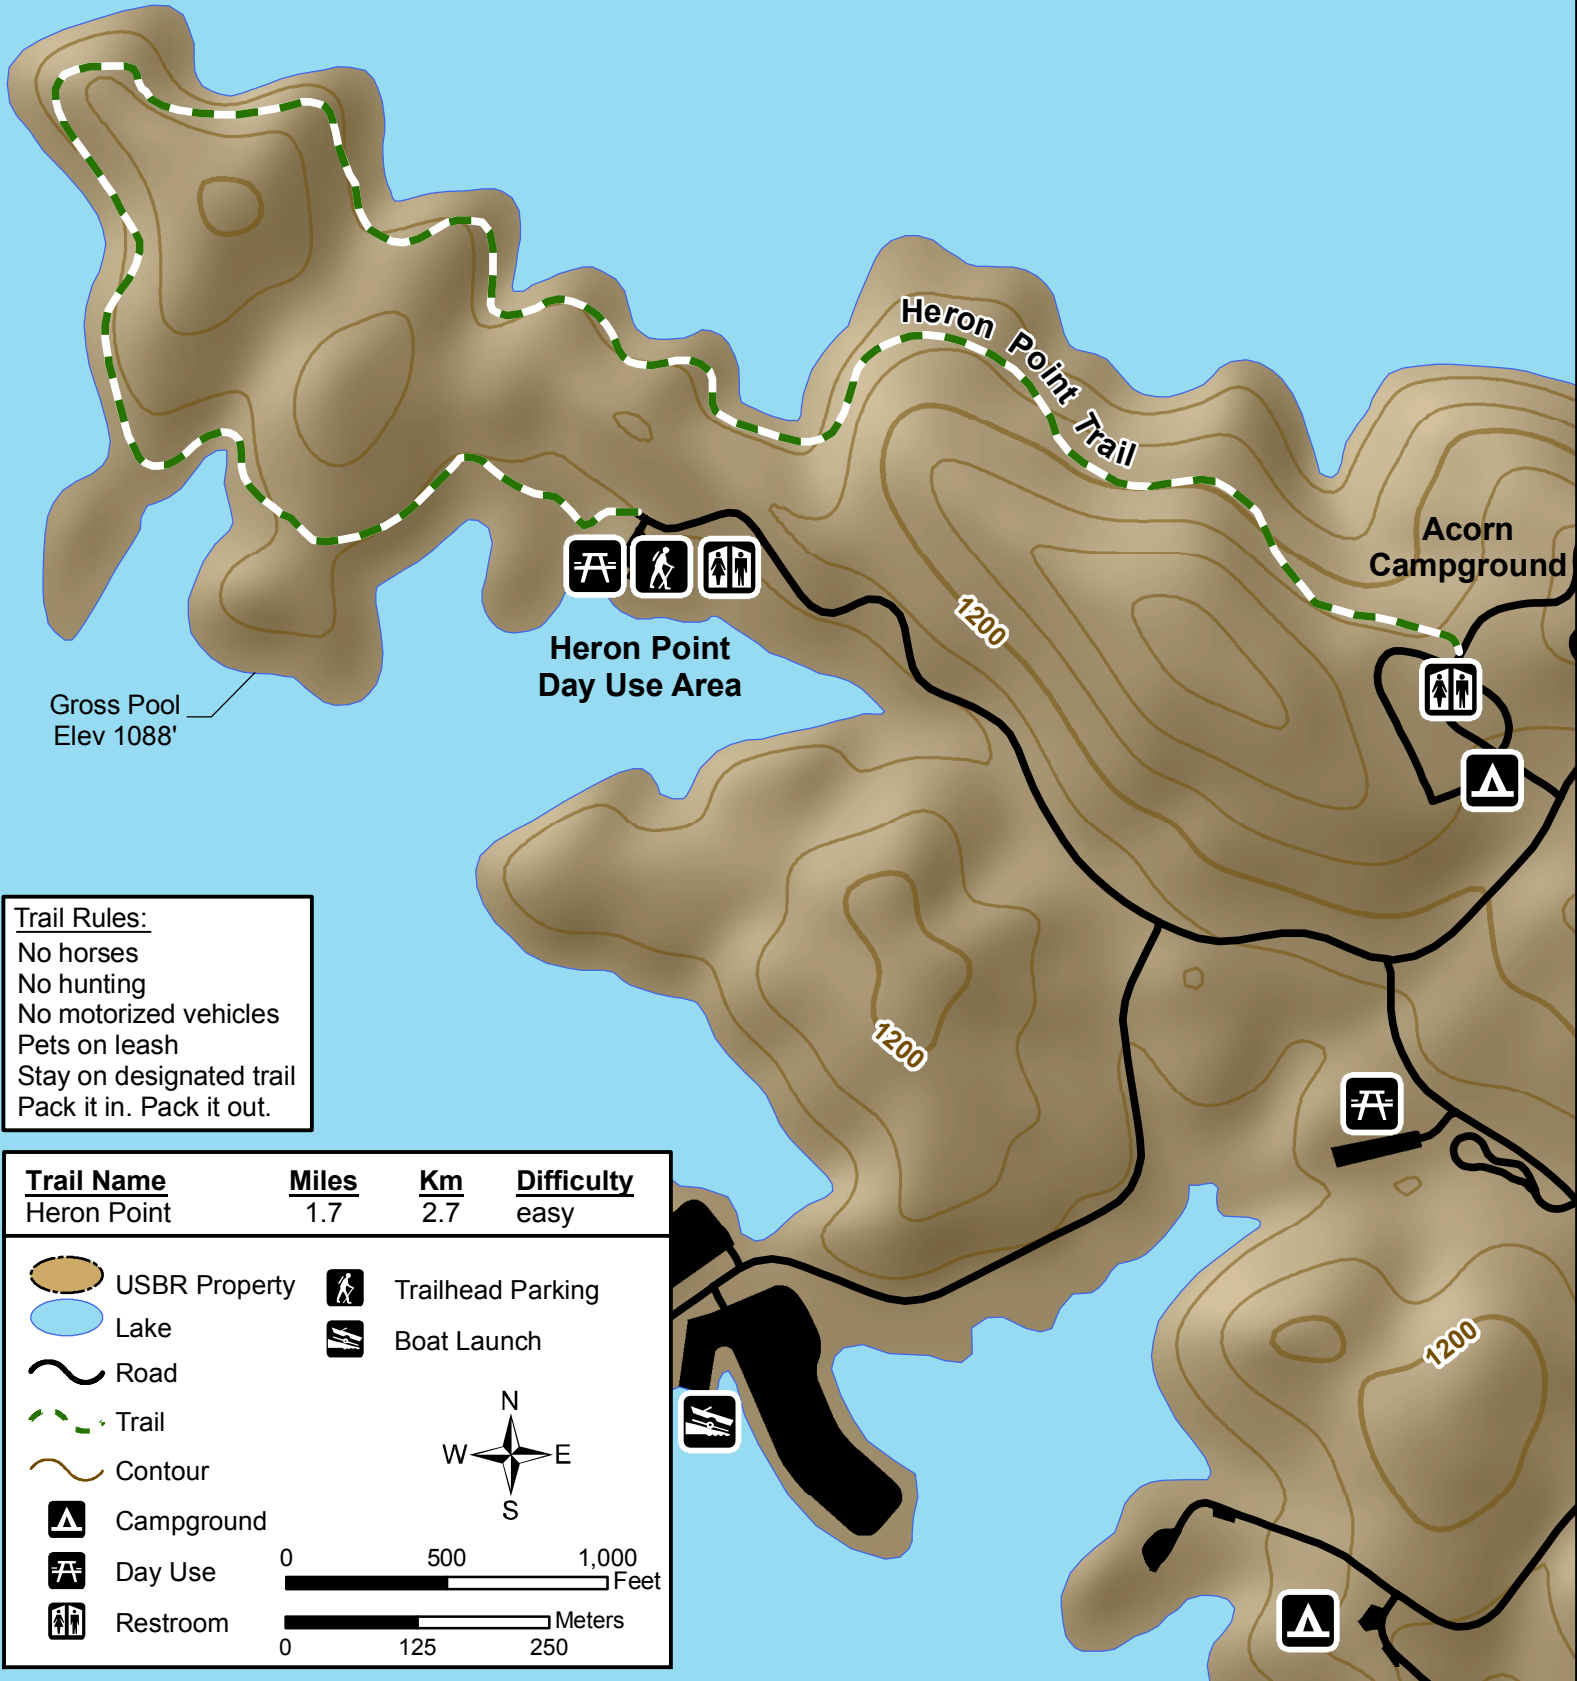

**New Melones Lake
Tuttletown Recreation Area
Heron Point Trail**

Trail Rules:
 No horses
 No hunting
 No motorized vehicles
 Pets on leash
 Stay on designated trail
 Pack it in. Pack it out.

<u>Trail Name</u>	<u>Miles</u>	<u>Km</u>	<u>Difficulty</u>
Heron Point	1.7	2.7	easy

	USBR Property		Trailhead Parking
	Lake		Boat Launch
	Road		
	Trail		
	Contour		
	Campground		
	Day Use		
	Restroom		