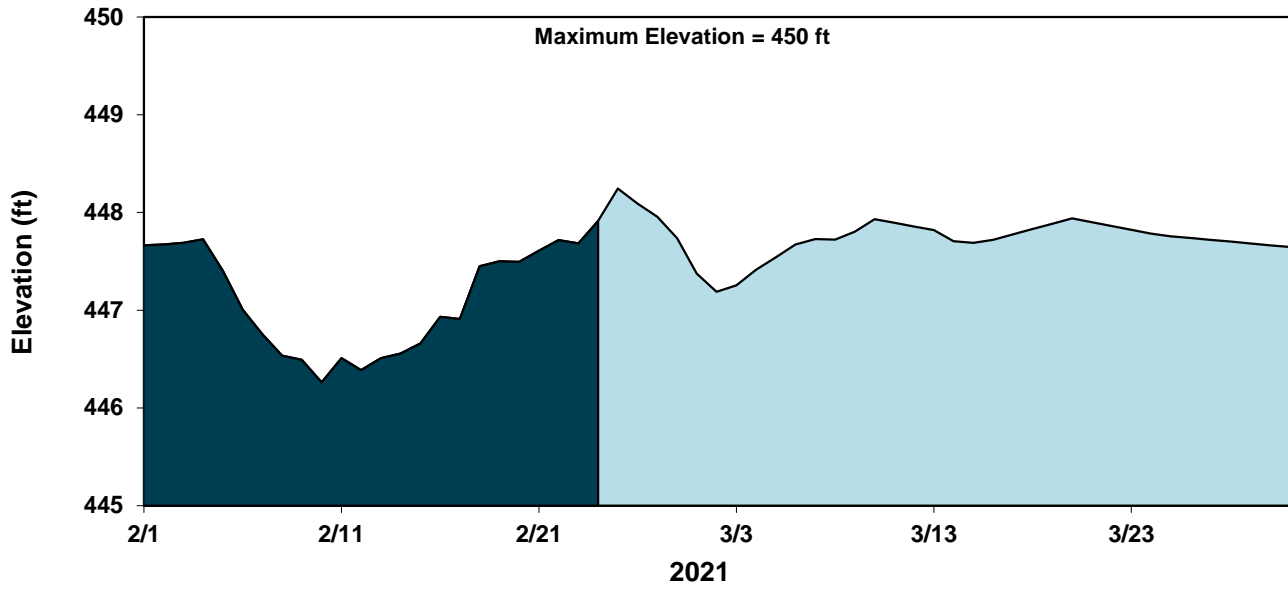

02/25/21

Lake Havasu End of Day Elevation

Parker Dam Daily Average Releases