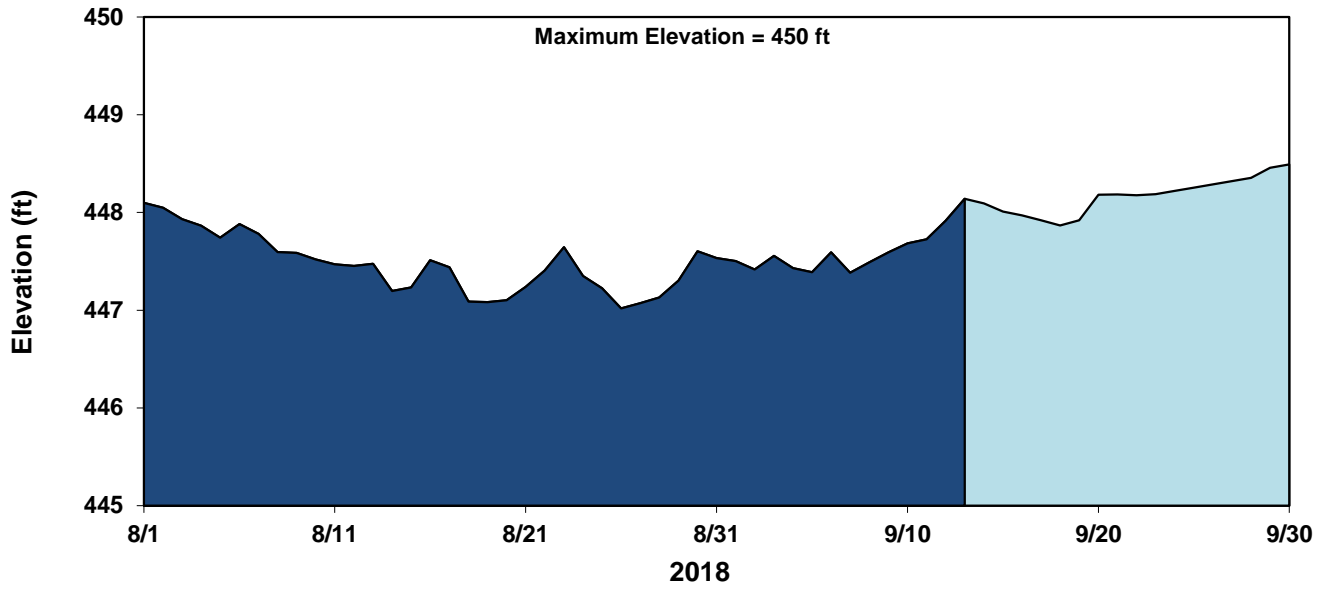

09/14/18

Lake Havasu End of Day Elevation

Parker Dam Daily Average Releases