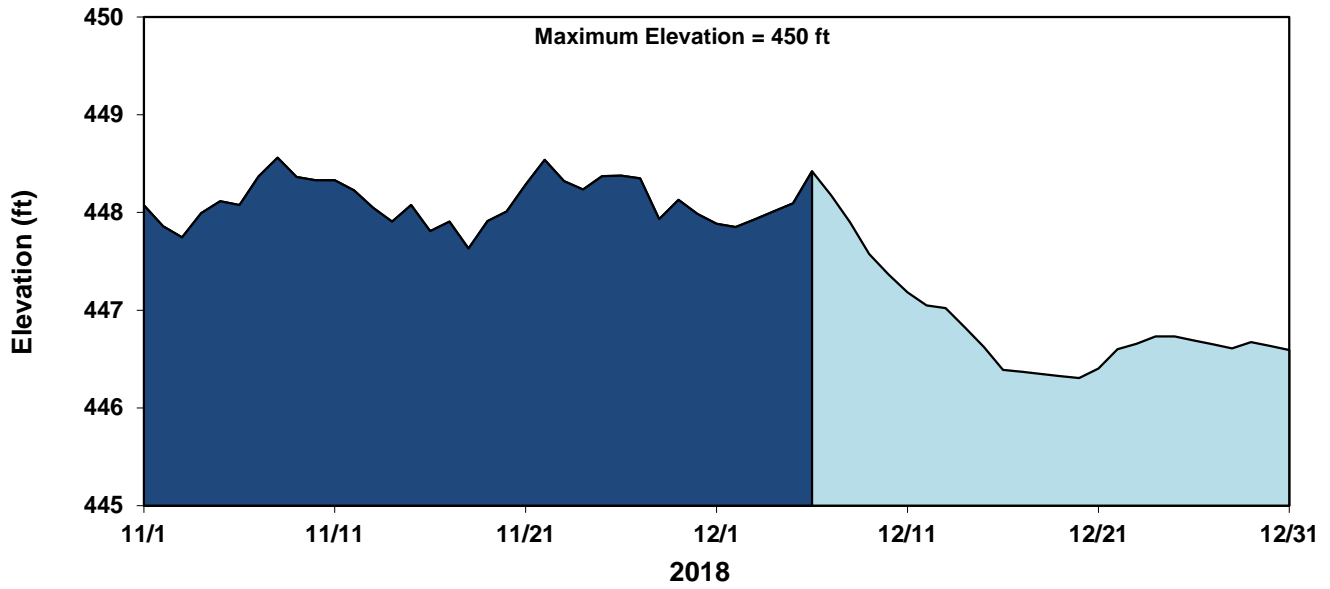

12/07/18

Lake Havasu End of Day Elevation

Parker Dam Daily Average Releases