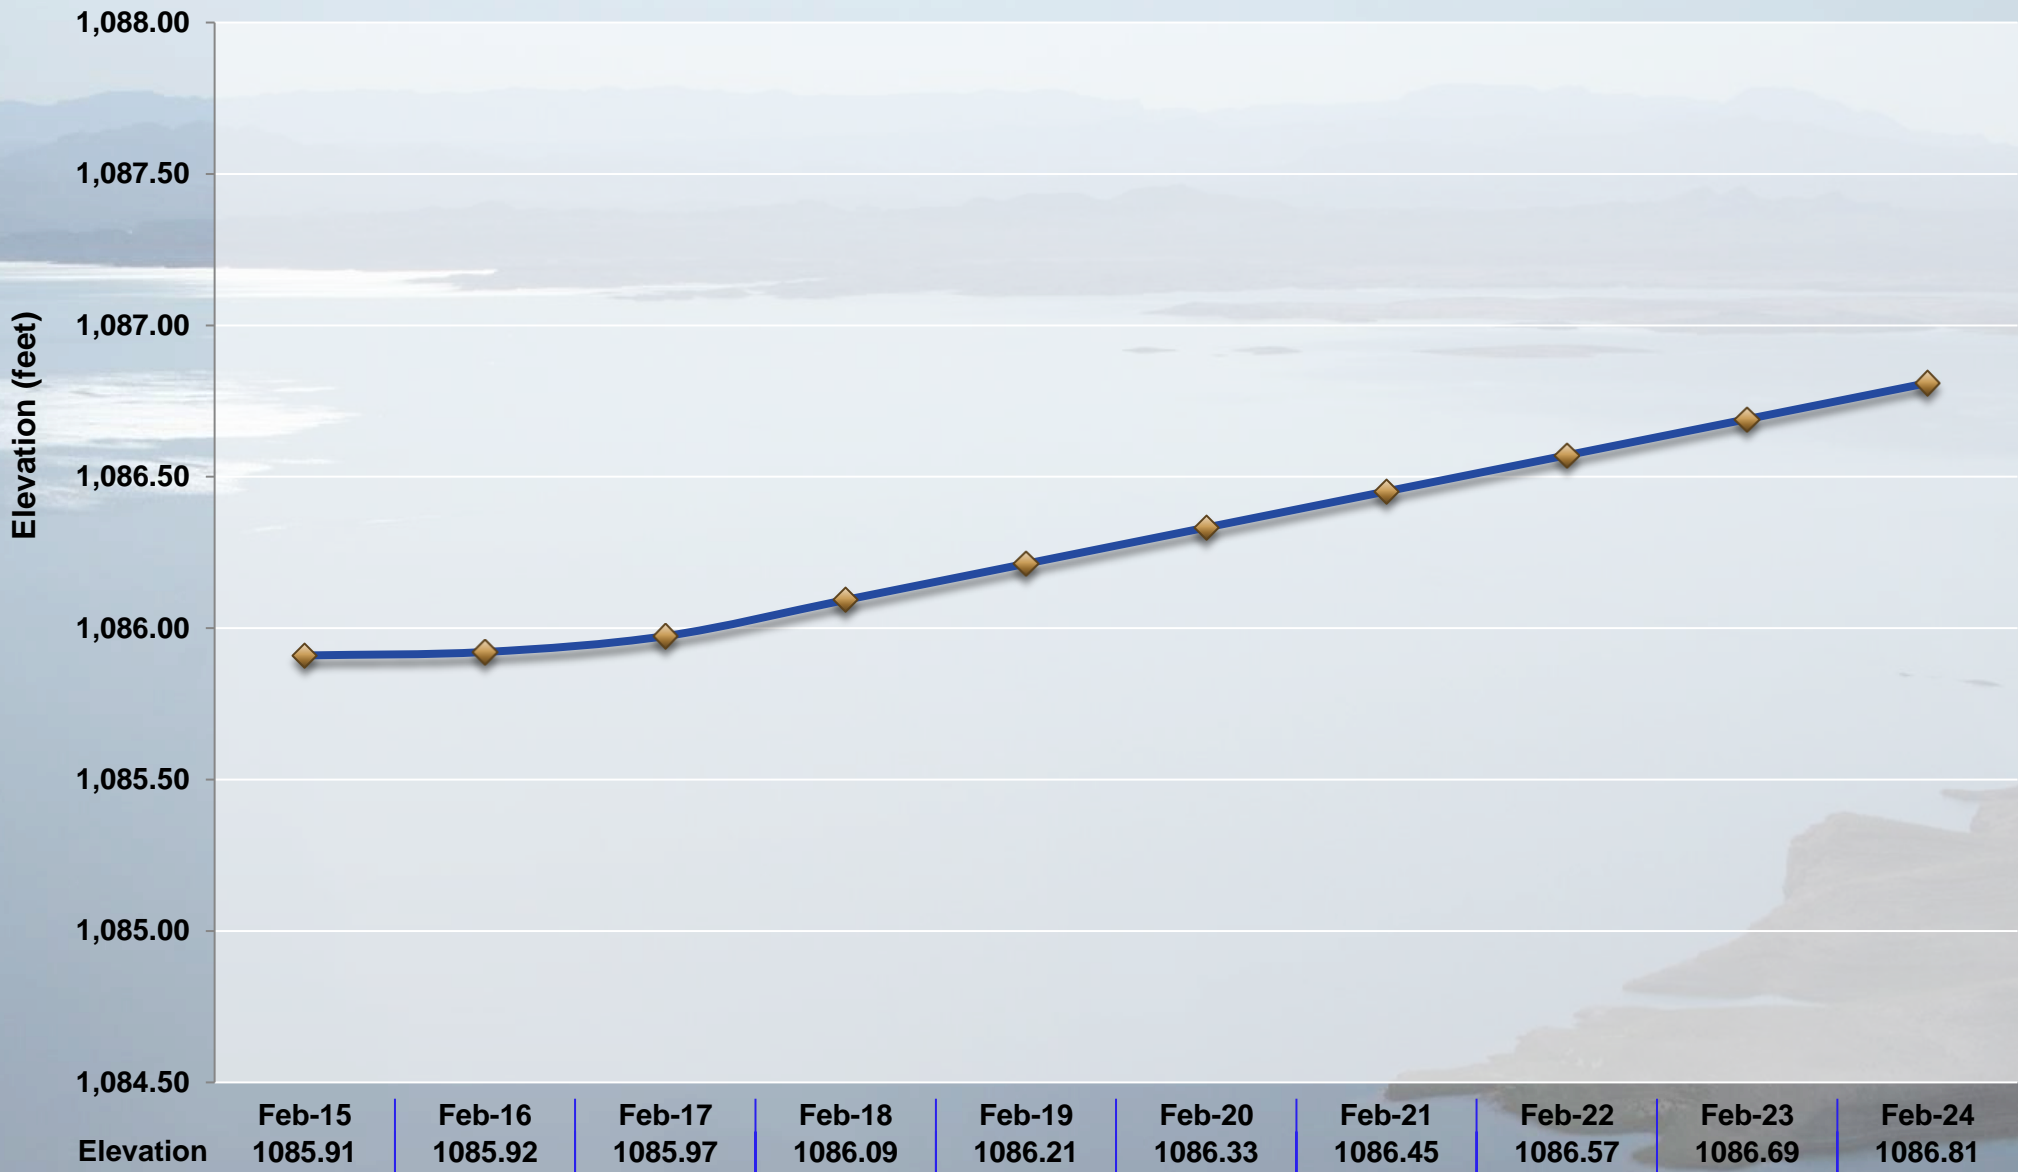

## Lake Mead Daily Elevation Projections

Values presented are projected midnight elevations and are subject to change.

Additional projections can be found at: <https://www.usbr.gov/lc/region/g4000/h Hoover.pdf>