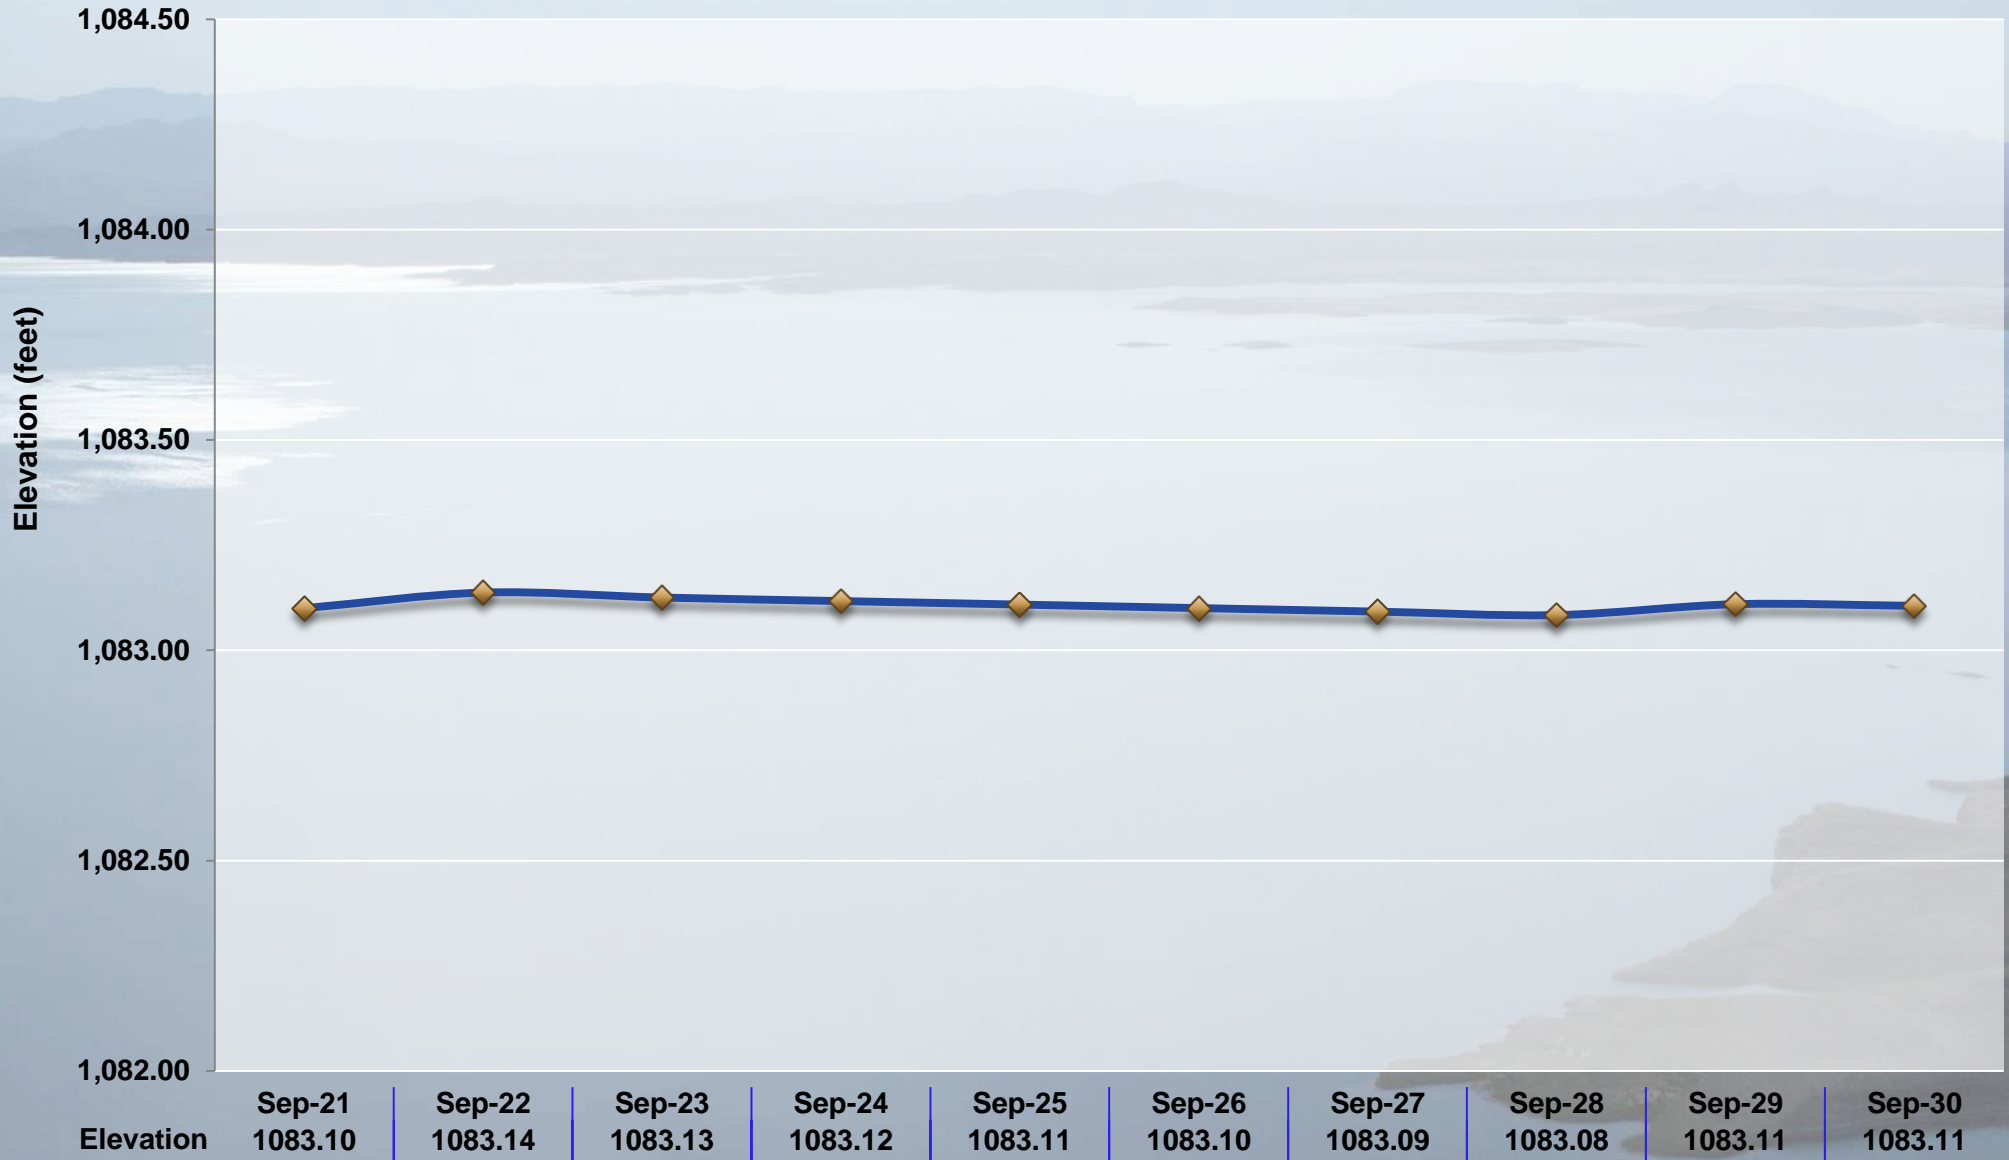

Lake Mead Daily Elevation Projections

Values presented are projected midnight elevations and are subject to change.

Additional projections can be found at: <https://www.usbr.gov/lc/region/g4000/hover.pdf>