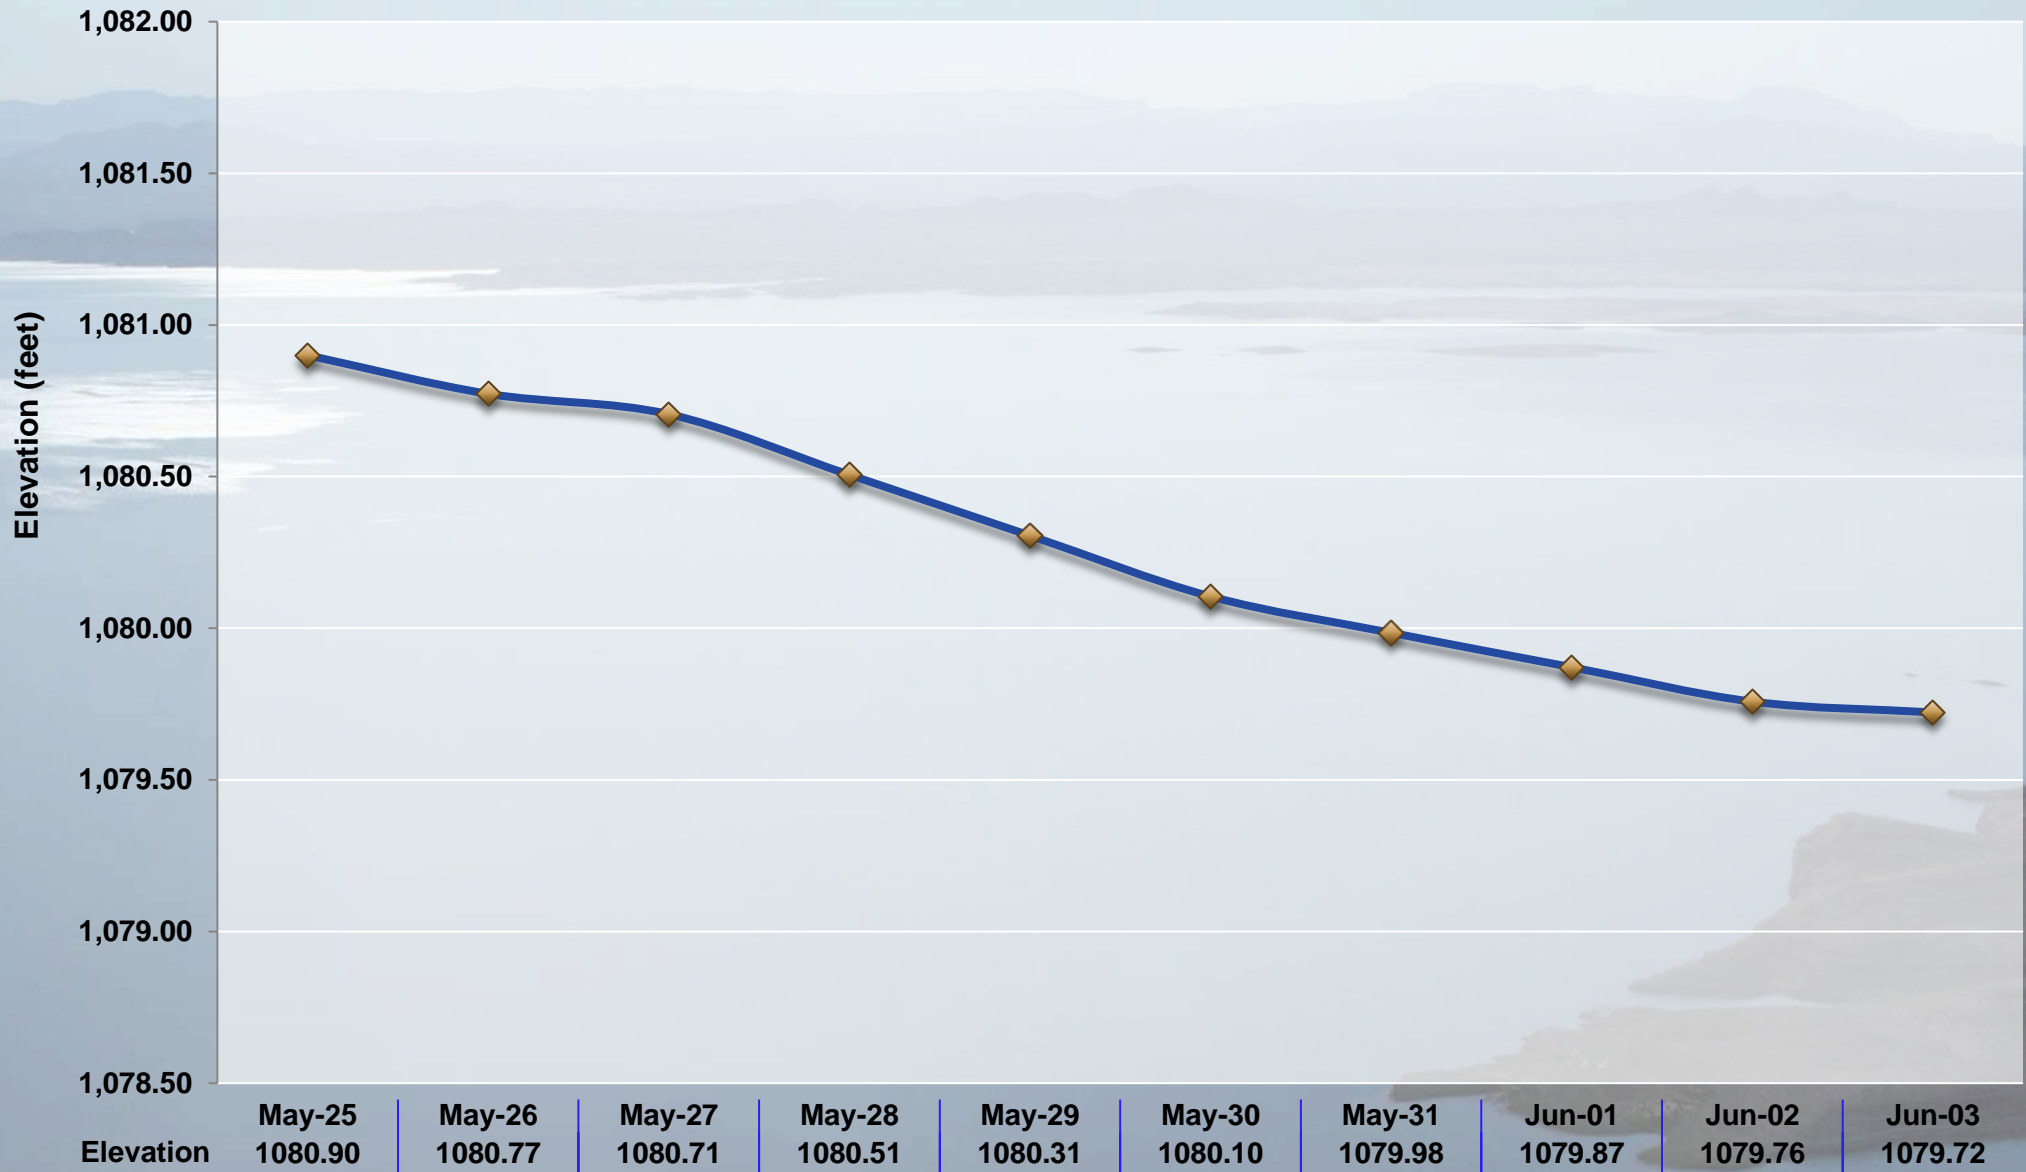

Lake Mead Daily Elevation Projections

Values presented are projected midnight elevations and are subject to change.

Additional projections can be found at: <https://www.usbr.gov/lc/region/g4000/h Hoover.pdf>