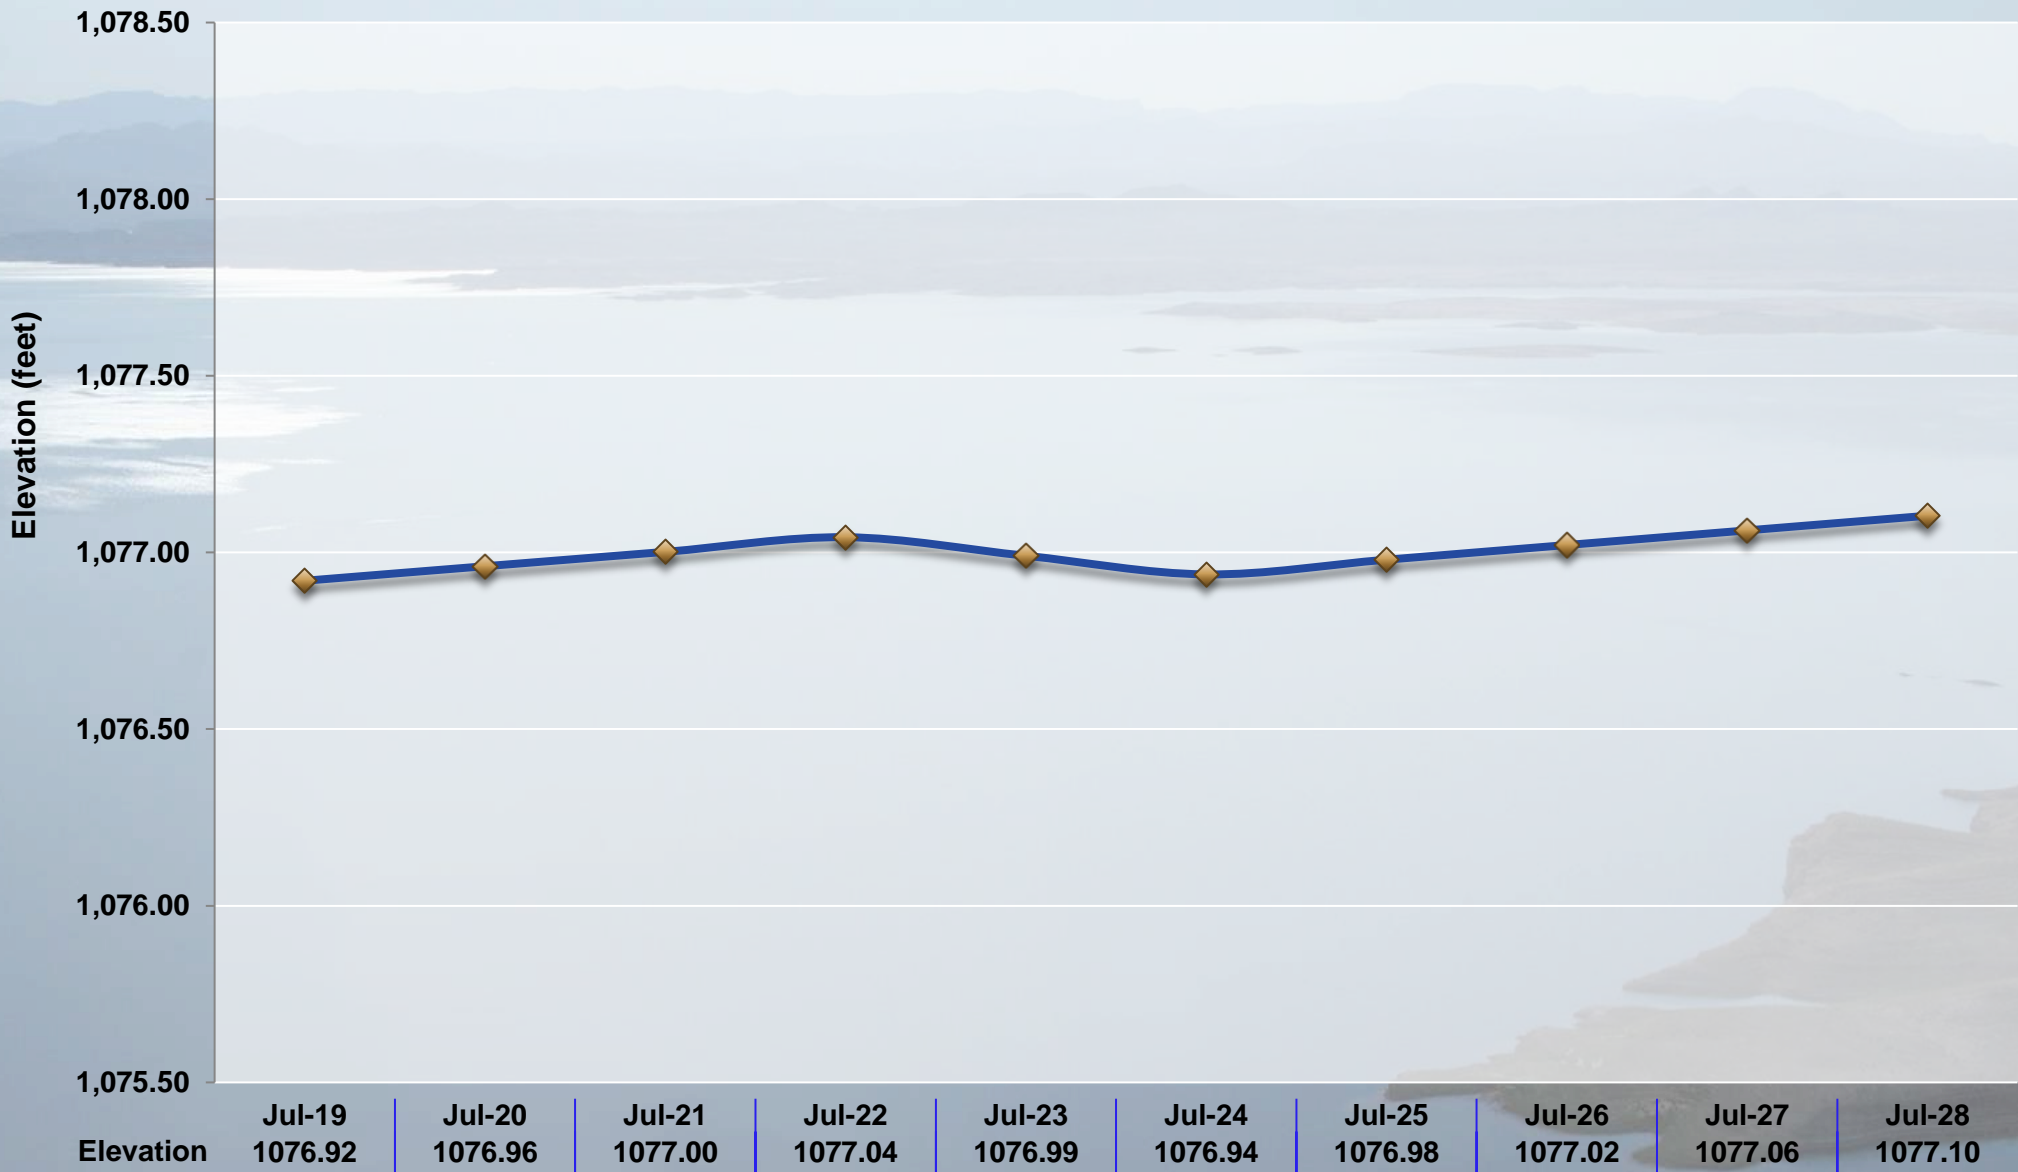

Lake Mead Daily Elevation Projections

Values presented are projected midnight elevations and are subject to change.

Additional projections can be found at: <https://www.usbr.gov/lc/region/g4000/h Hoover.pdf>