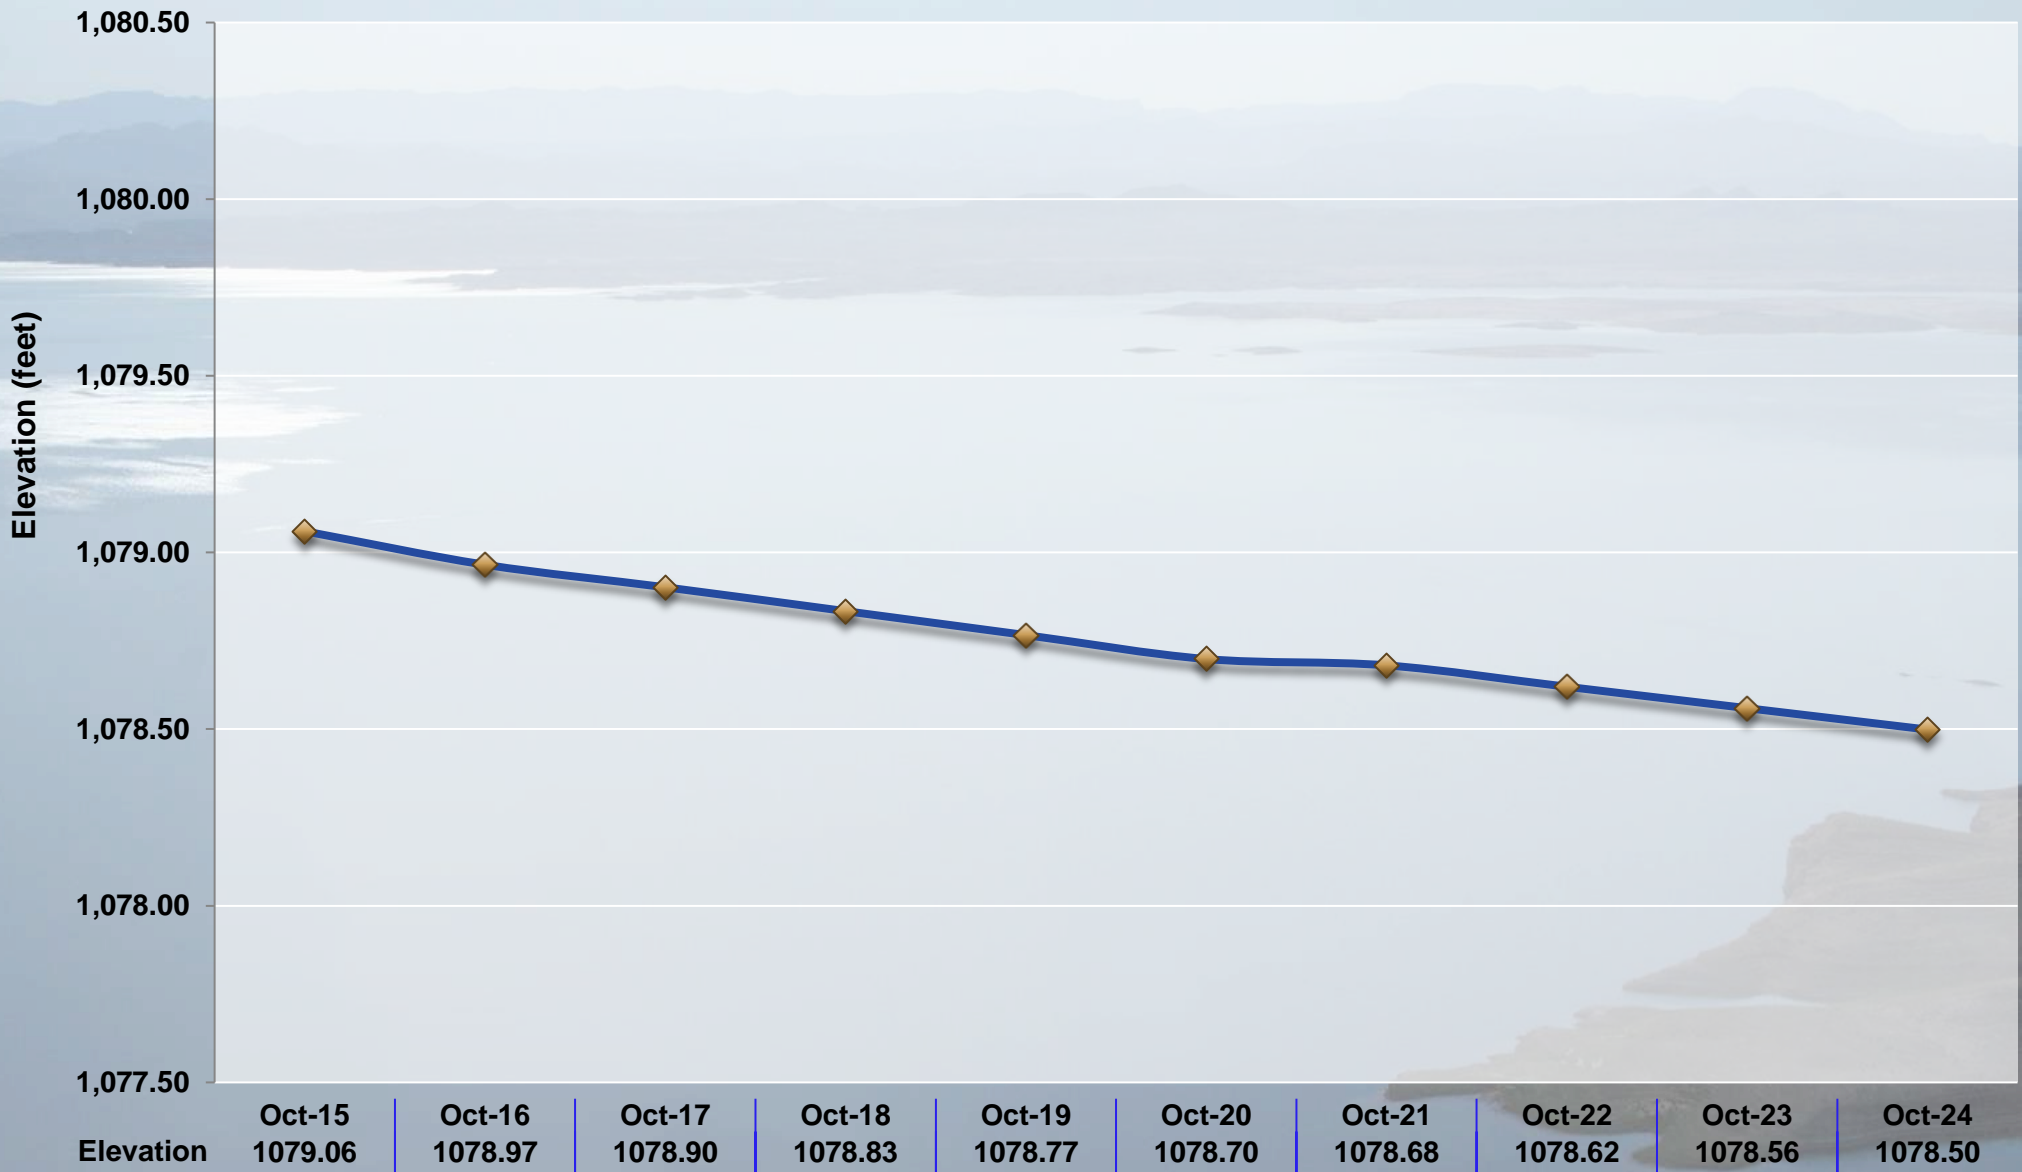

Lake Mead Daily Elevation Projections

Values presented are projected midnight elevations and are subject to change.

Additional projections can be found at: <https://www.usbr.gov/lc/region/g4000/h Hoover.pdf>