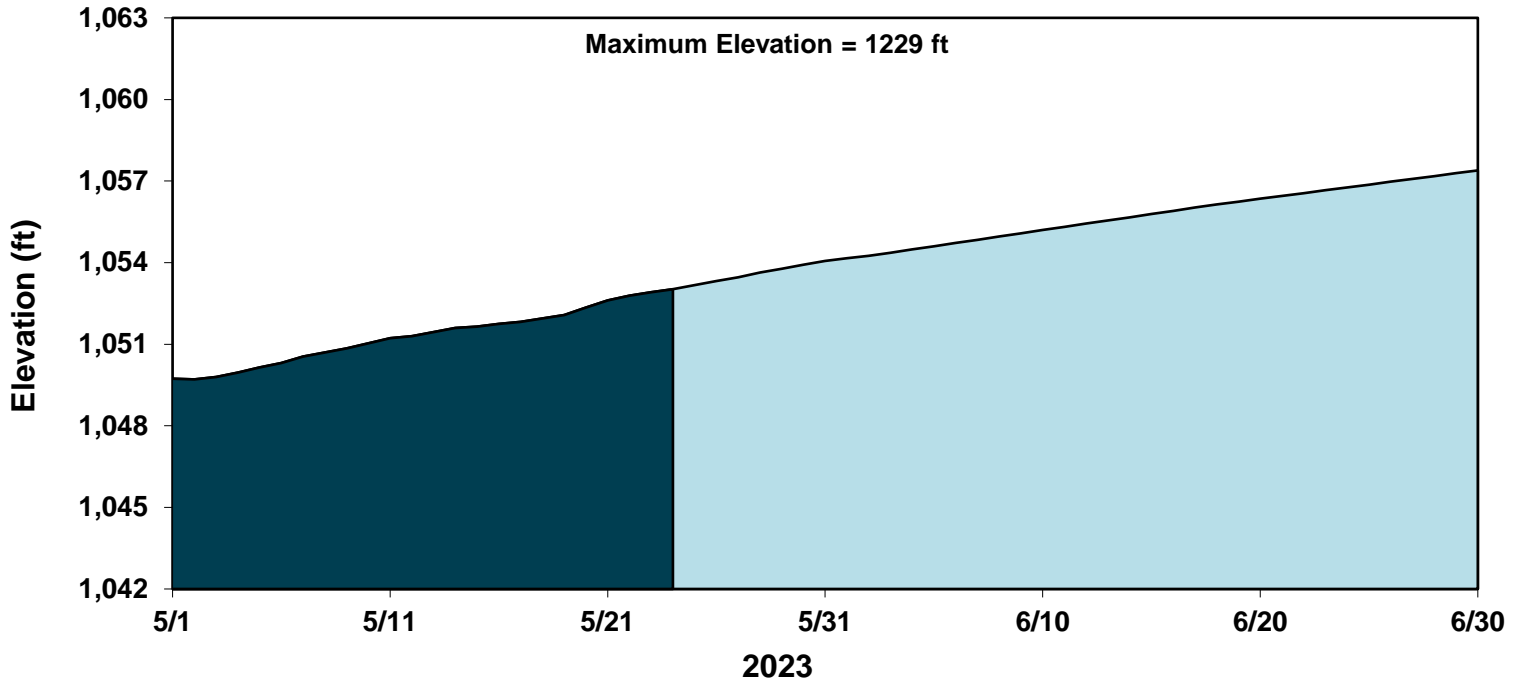

05/25/23

Lake Mead End of Day Elevation

Hoover Dam Daily Average Releases