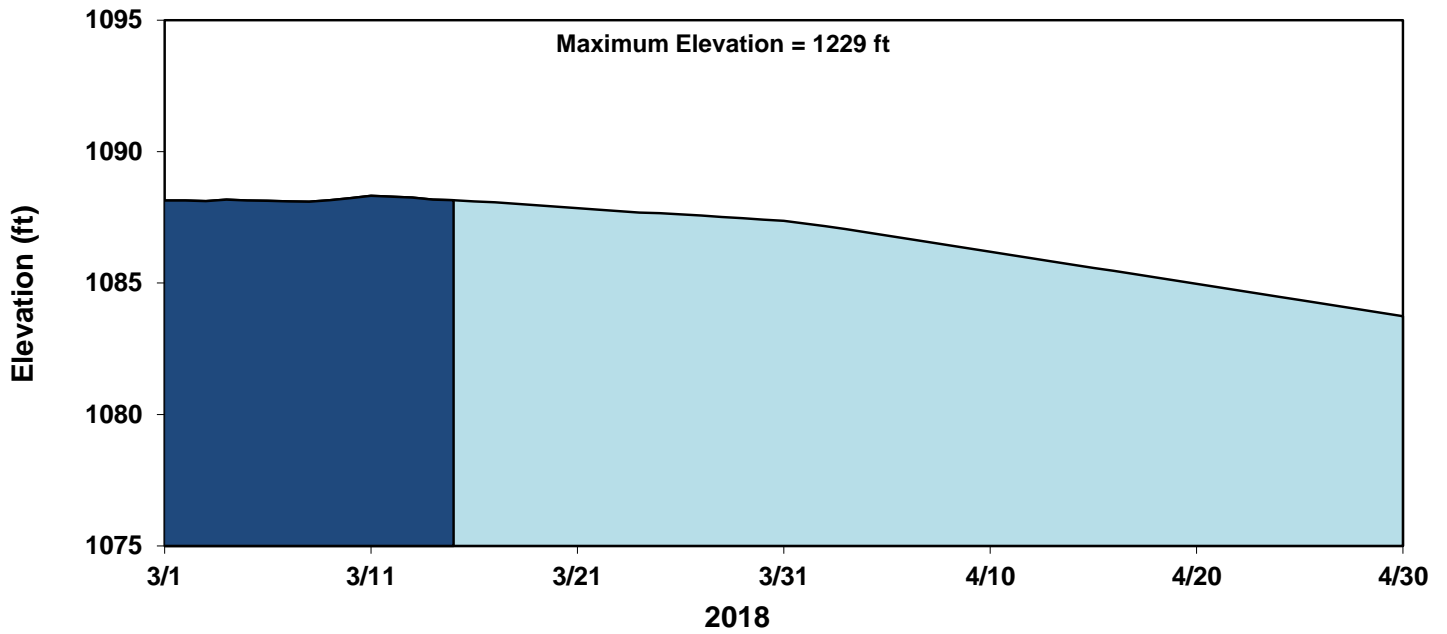

03/16/18

Lake Mead End of Day Elevation

Hoover Dam Daily Average Releases