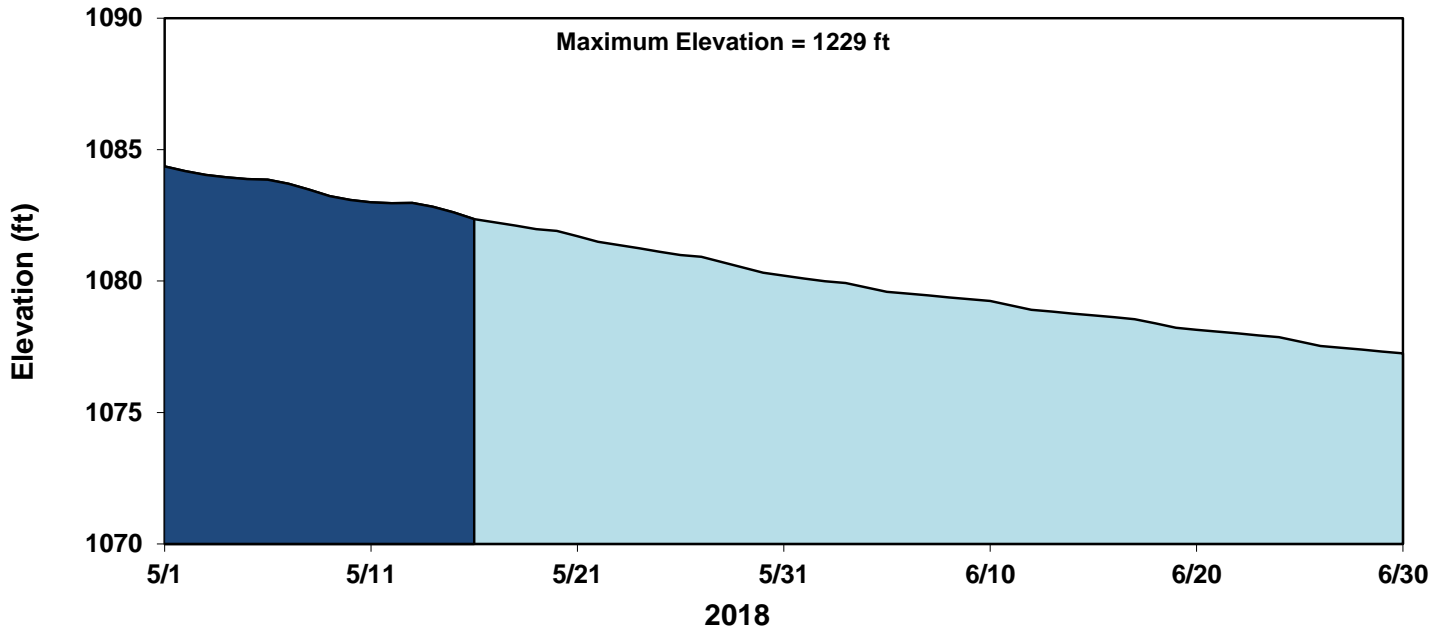

05/17/18

Lake Mead End of Day Elevation

Hoover Dam Daily Average Releases