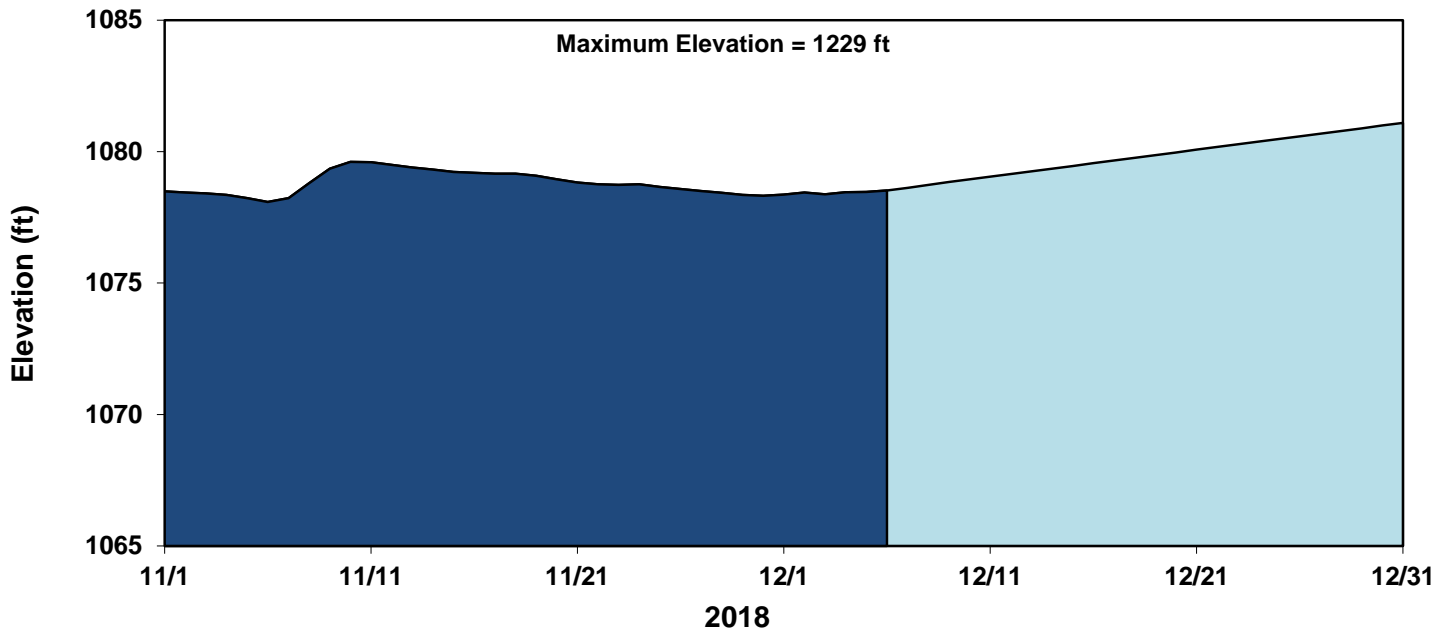

12/07/18

Lake Mead End of Day Elevation

Hoover Dam Daily Average Releases