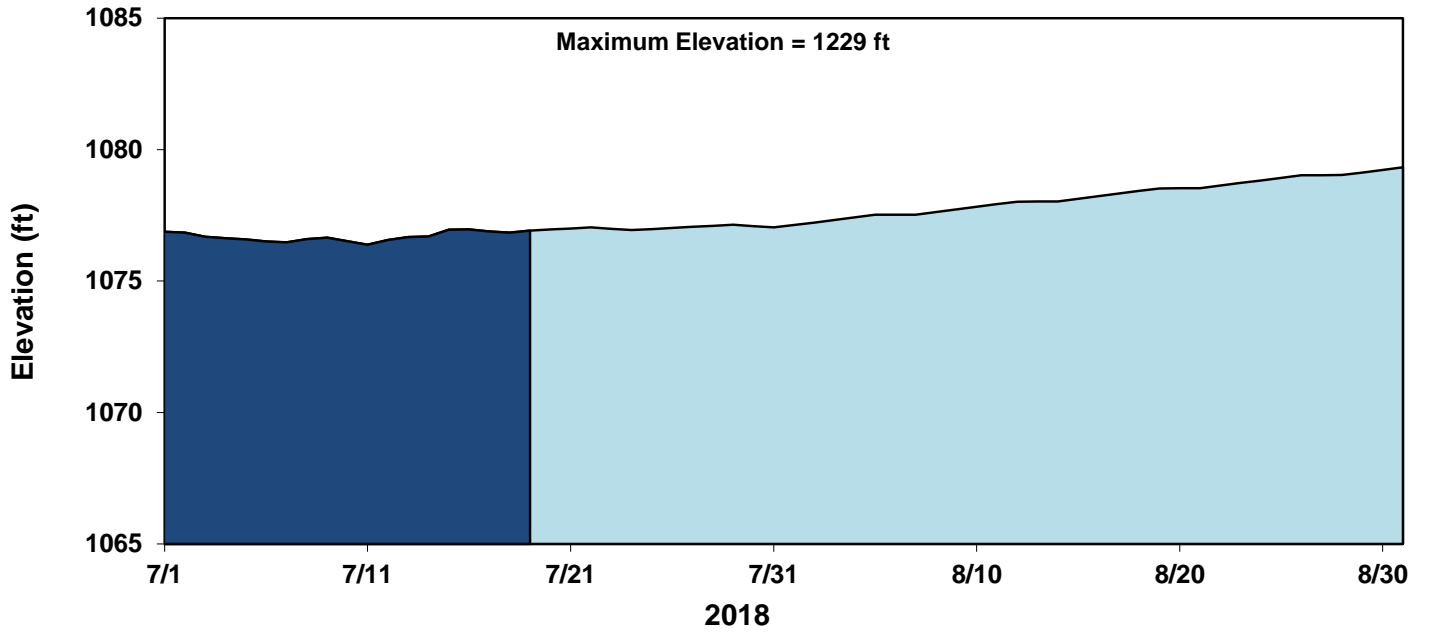

07/20/18

Lake Mead End of Day Elevation

Hoover Dam Daily Average Releases