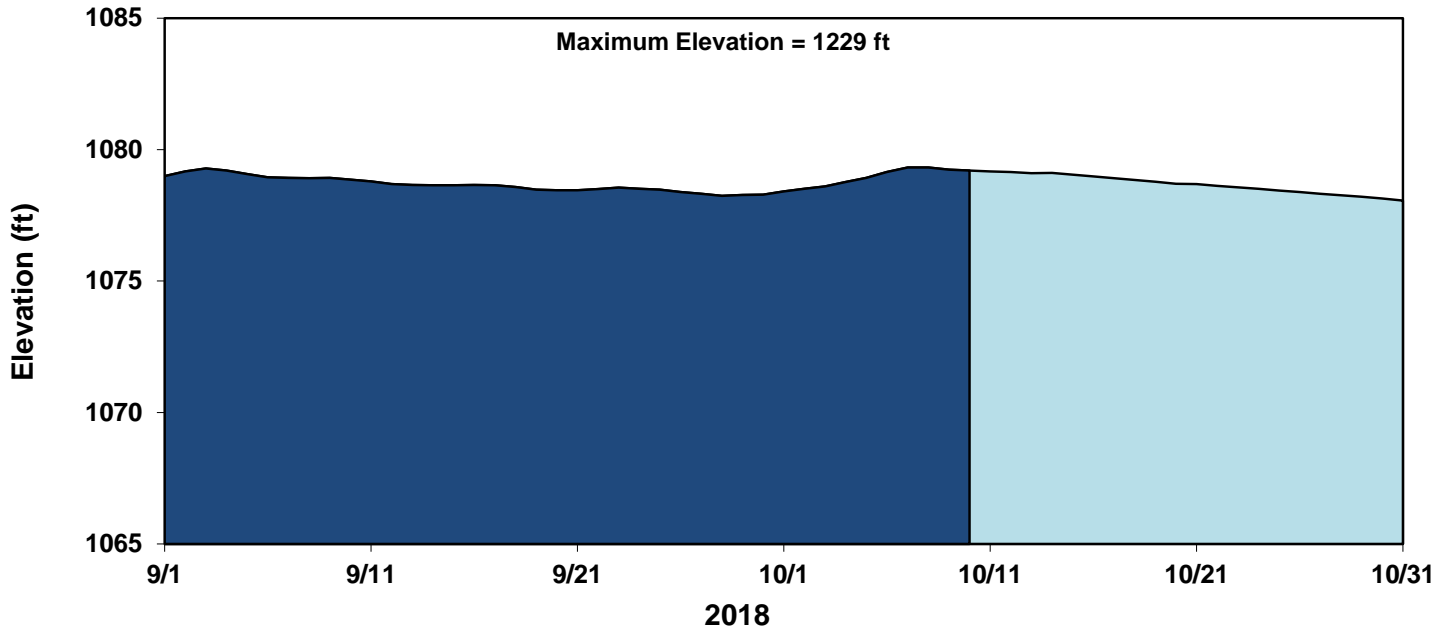

10/11/18

Lake Mead End of Day Elevation

Hoover Dam Daily Average Releases