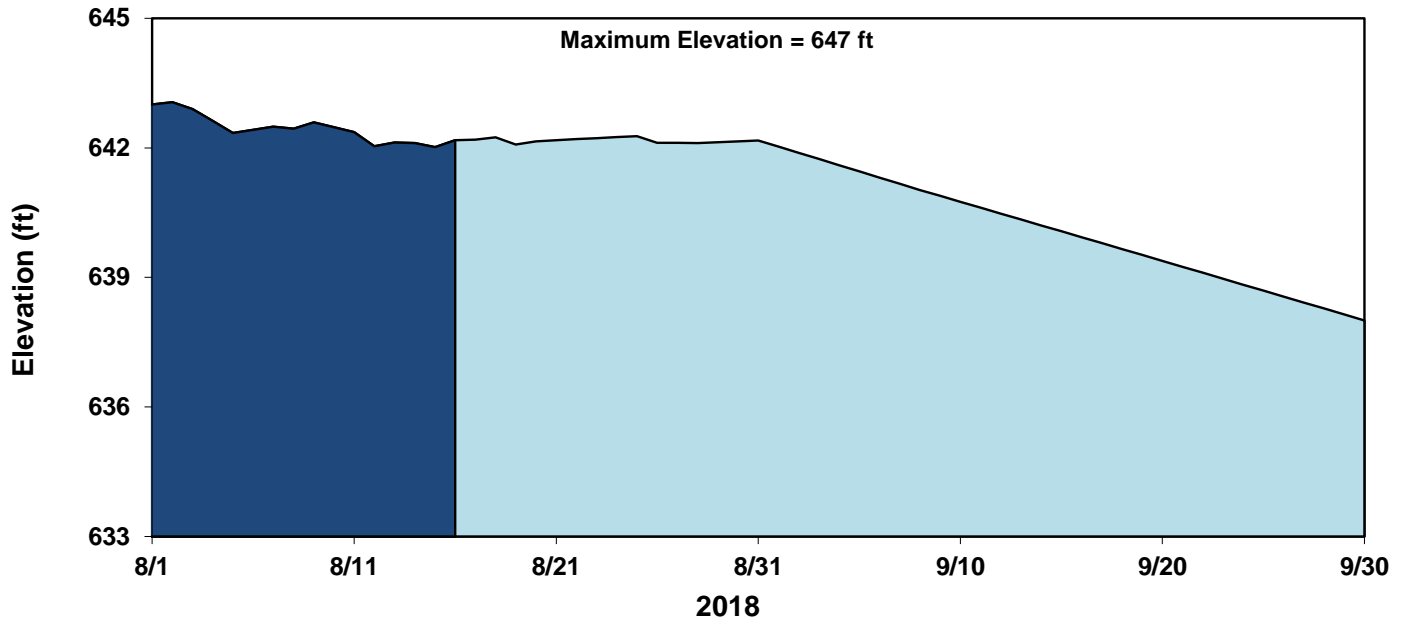

### Lake Mohave End of Day Elevation