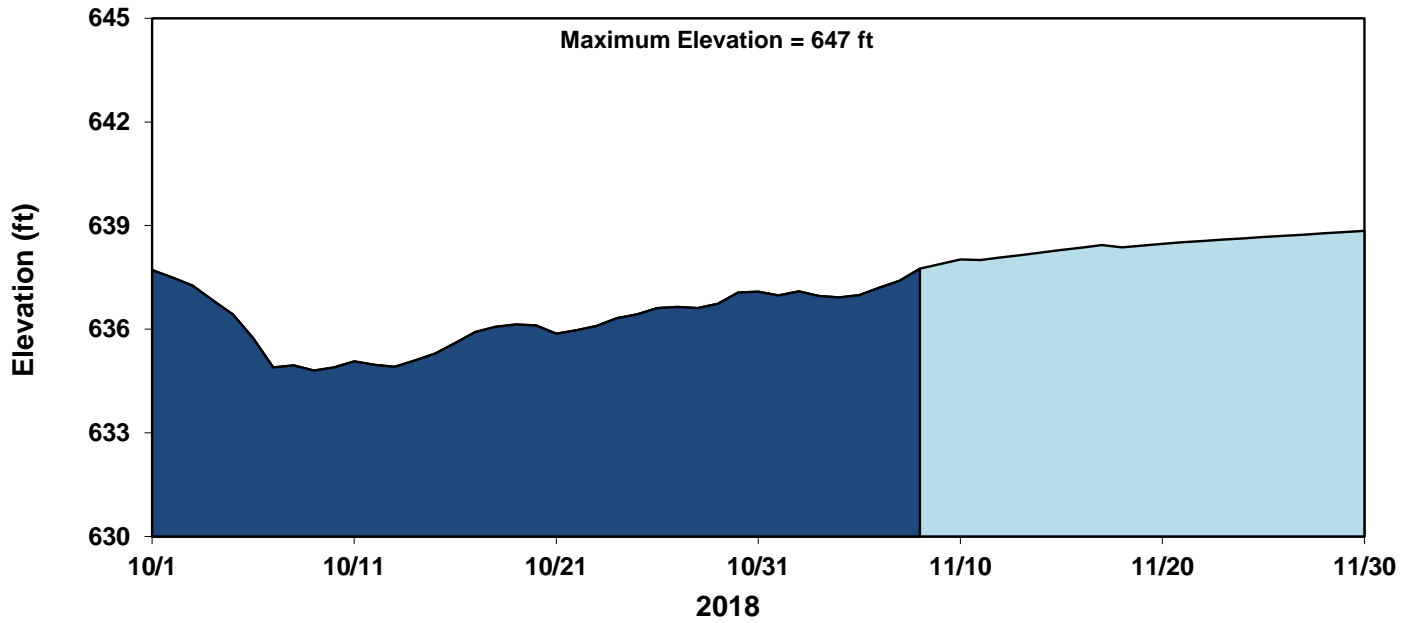

### Lake Mohave End of Day Elevation

### Davis Dam Daily Average Releases