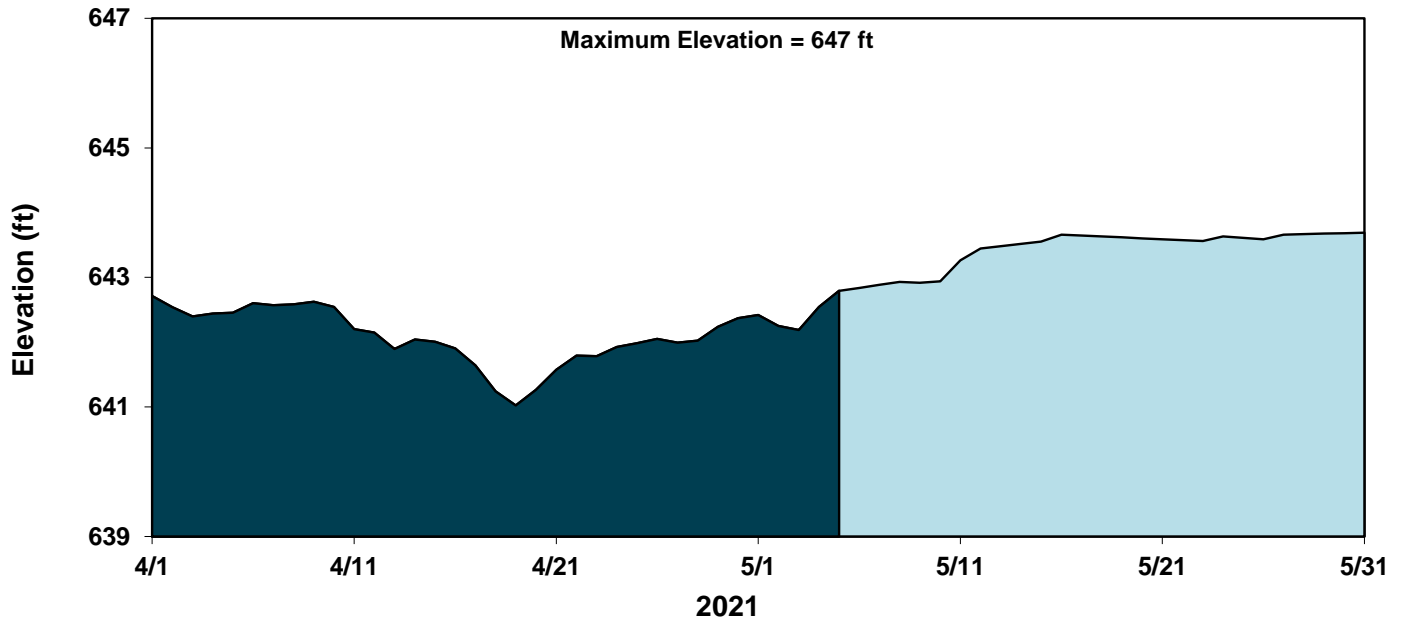

05/06/21

Lake Mohave End of Day Elevation

Davis Dam Daily Average Releases