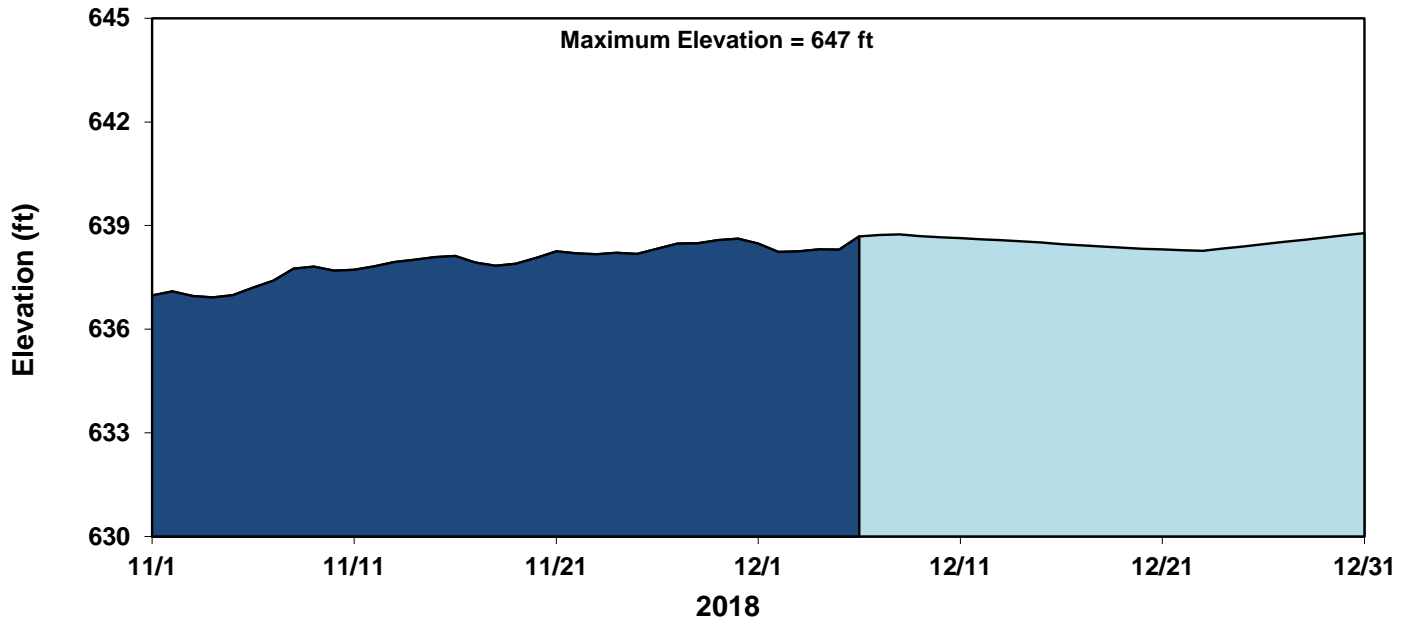

12/07/18

Lake Mohave End of Day Elevation

Davis Dam Daily Average Releases