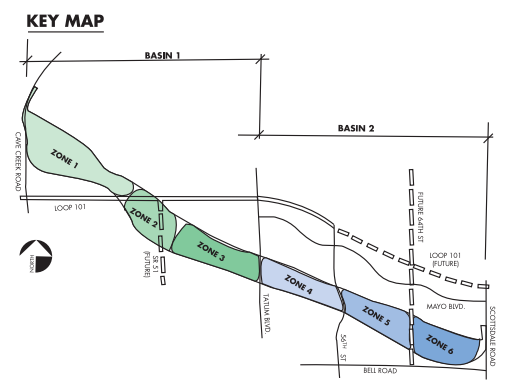

NO-ACTION ALTERNATIVE

REACH 11 RECREATION
 MASTER PLAN
 CITY OF PHOENIX
 BUREAU OF RECLAMATION

Map created by City of Phoenix
 July 1987
 Modified July 2001

NO-ACTION ALTERNATIVE
 Reach 11 Recreation Master Plan and EIS
 Figure 2-5