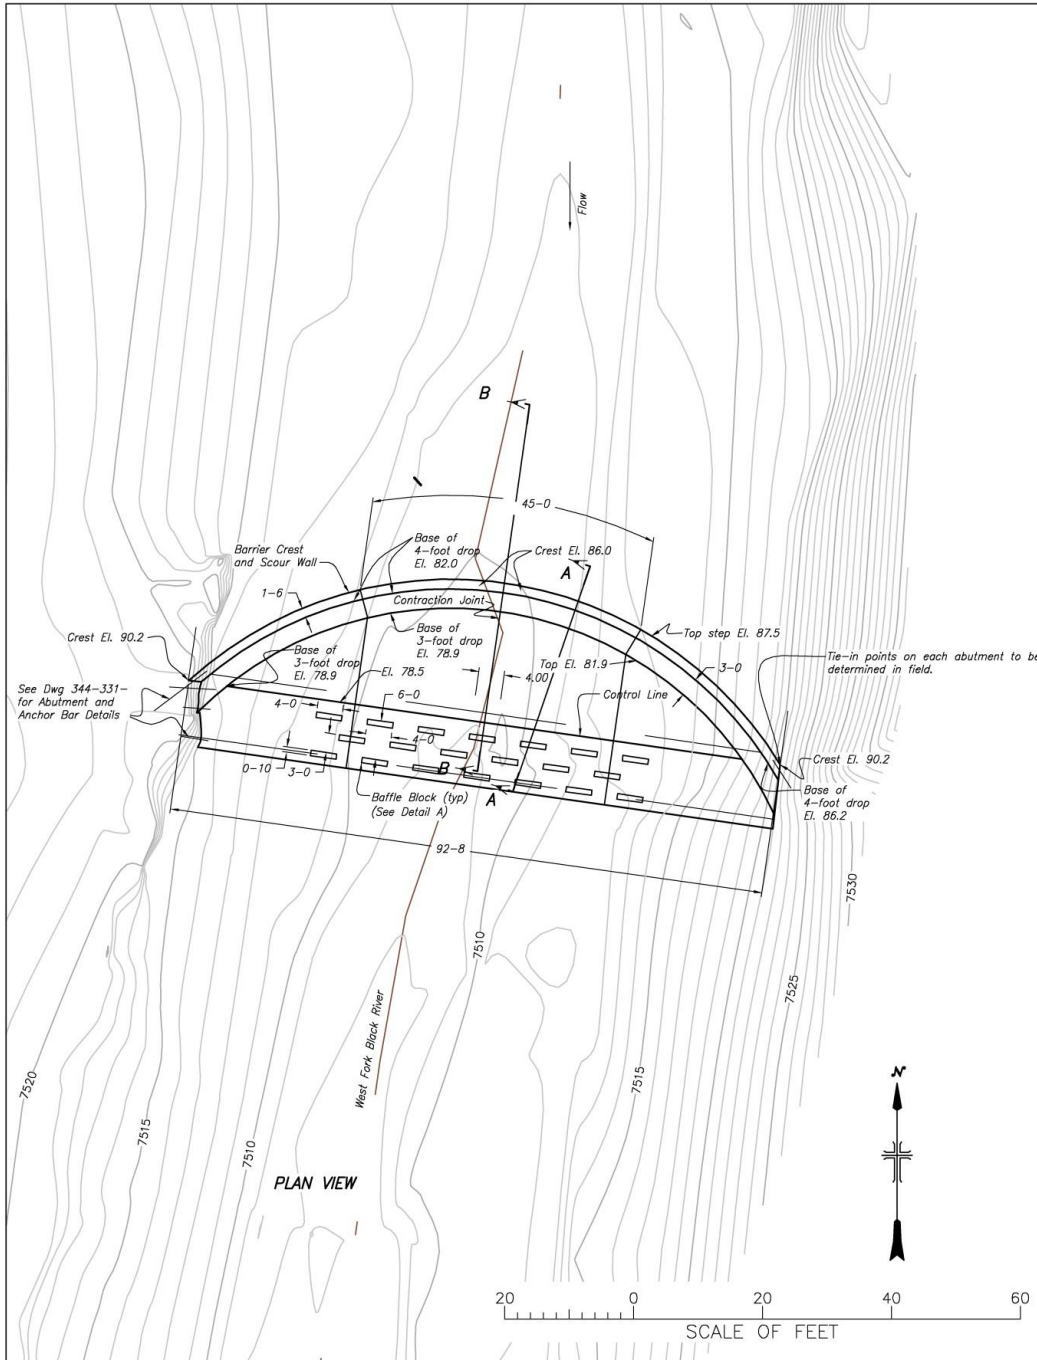

Figures 1 – 4: Maps and Design Drawings of West Fork Black River Fish Barrier

Figure 1. Map depicting location of the West Fork Black River fish barrier.

Figure 2. West Fork Black River fish barrier location and vicinity map.

Figure 3. Plan view of West Fork Black River fish barrier.

Figures 5 – 6: Photos of West Fork Black River Fisher Barrier

Figure 5. West Fork Black River fish barrier.

Figure 6. West Fork Black River fish barrier.