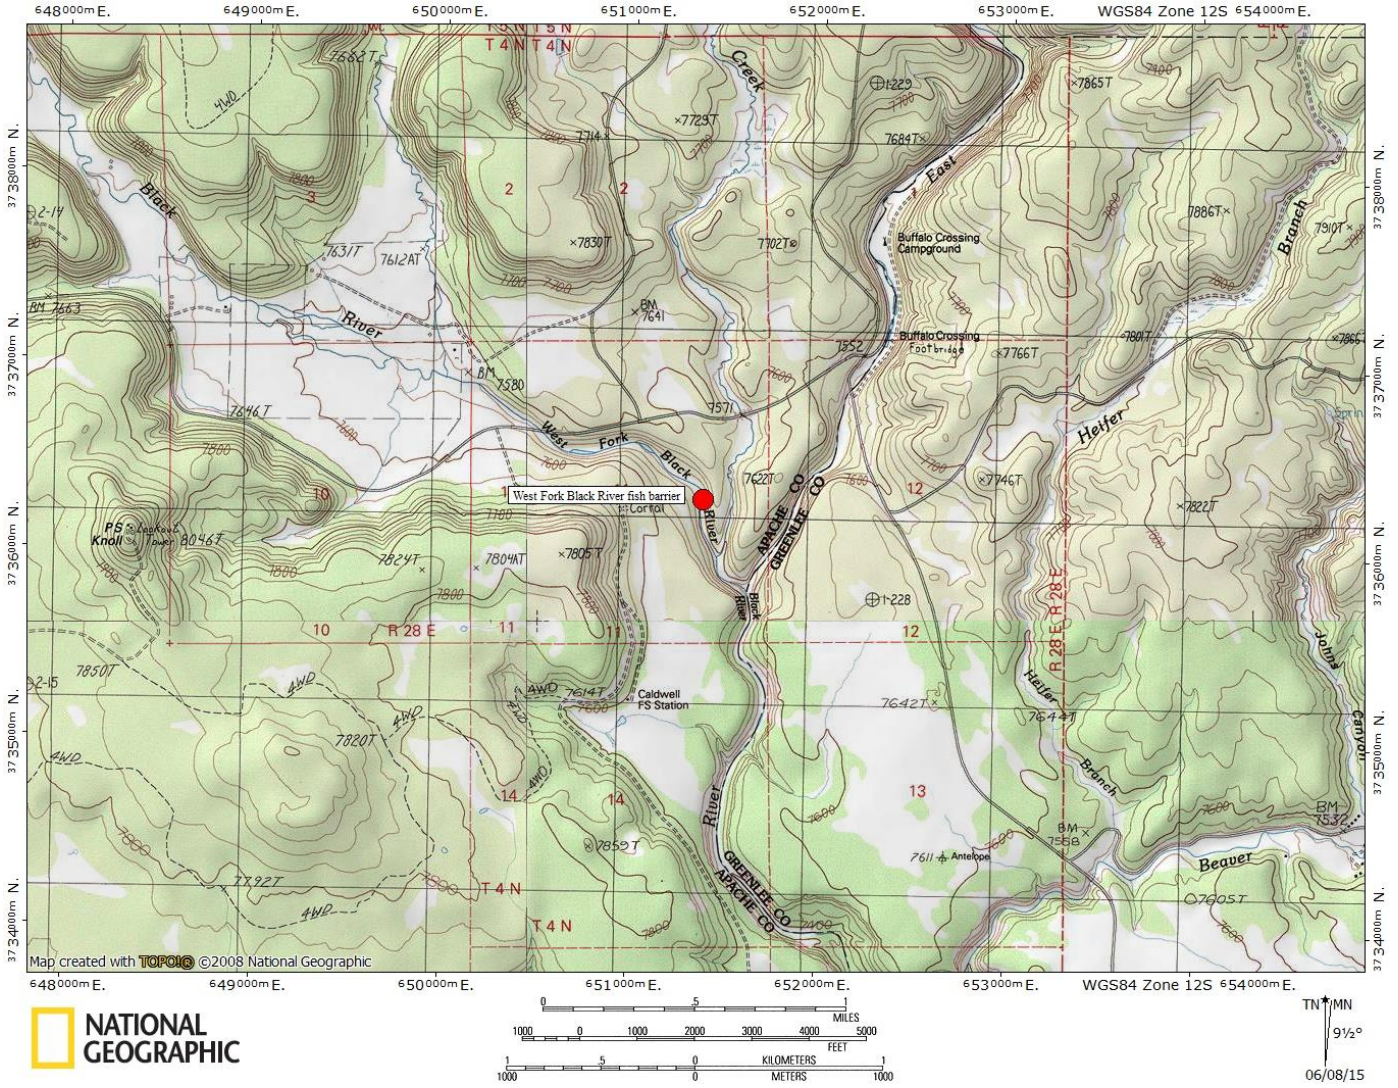

Figures 1 – 4: Maps and Design Drawings of West Fork Black River Fish Barrier

Figure 1. Map depicting location of the West Fork Black River fish barrier.

Figure 2. West Fork Black River fish barrier location and vicinity map.

Figure 3. Plan view of West Fork Black River fish barrier.

Figures 5 – 6: Photos of West Fork Black River Fisher Barrier

Figure 5. West Fork Black River fish barrier.

Figure 6. West Fork Black River fish barrier.