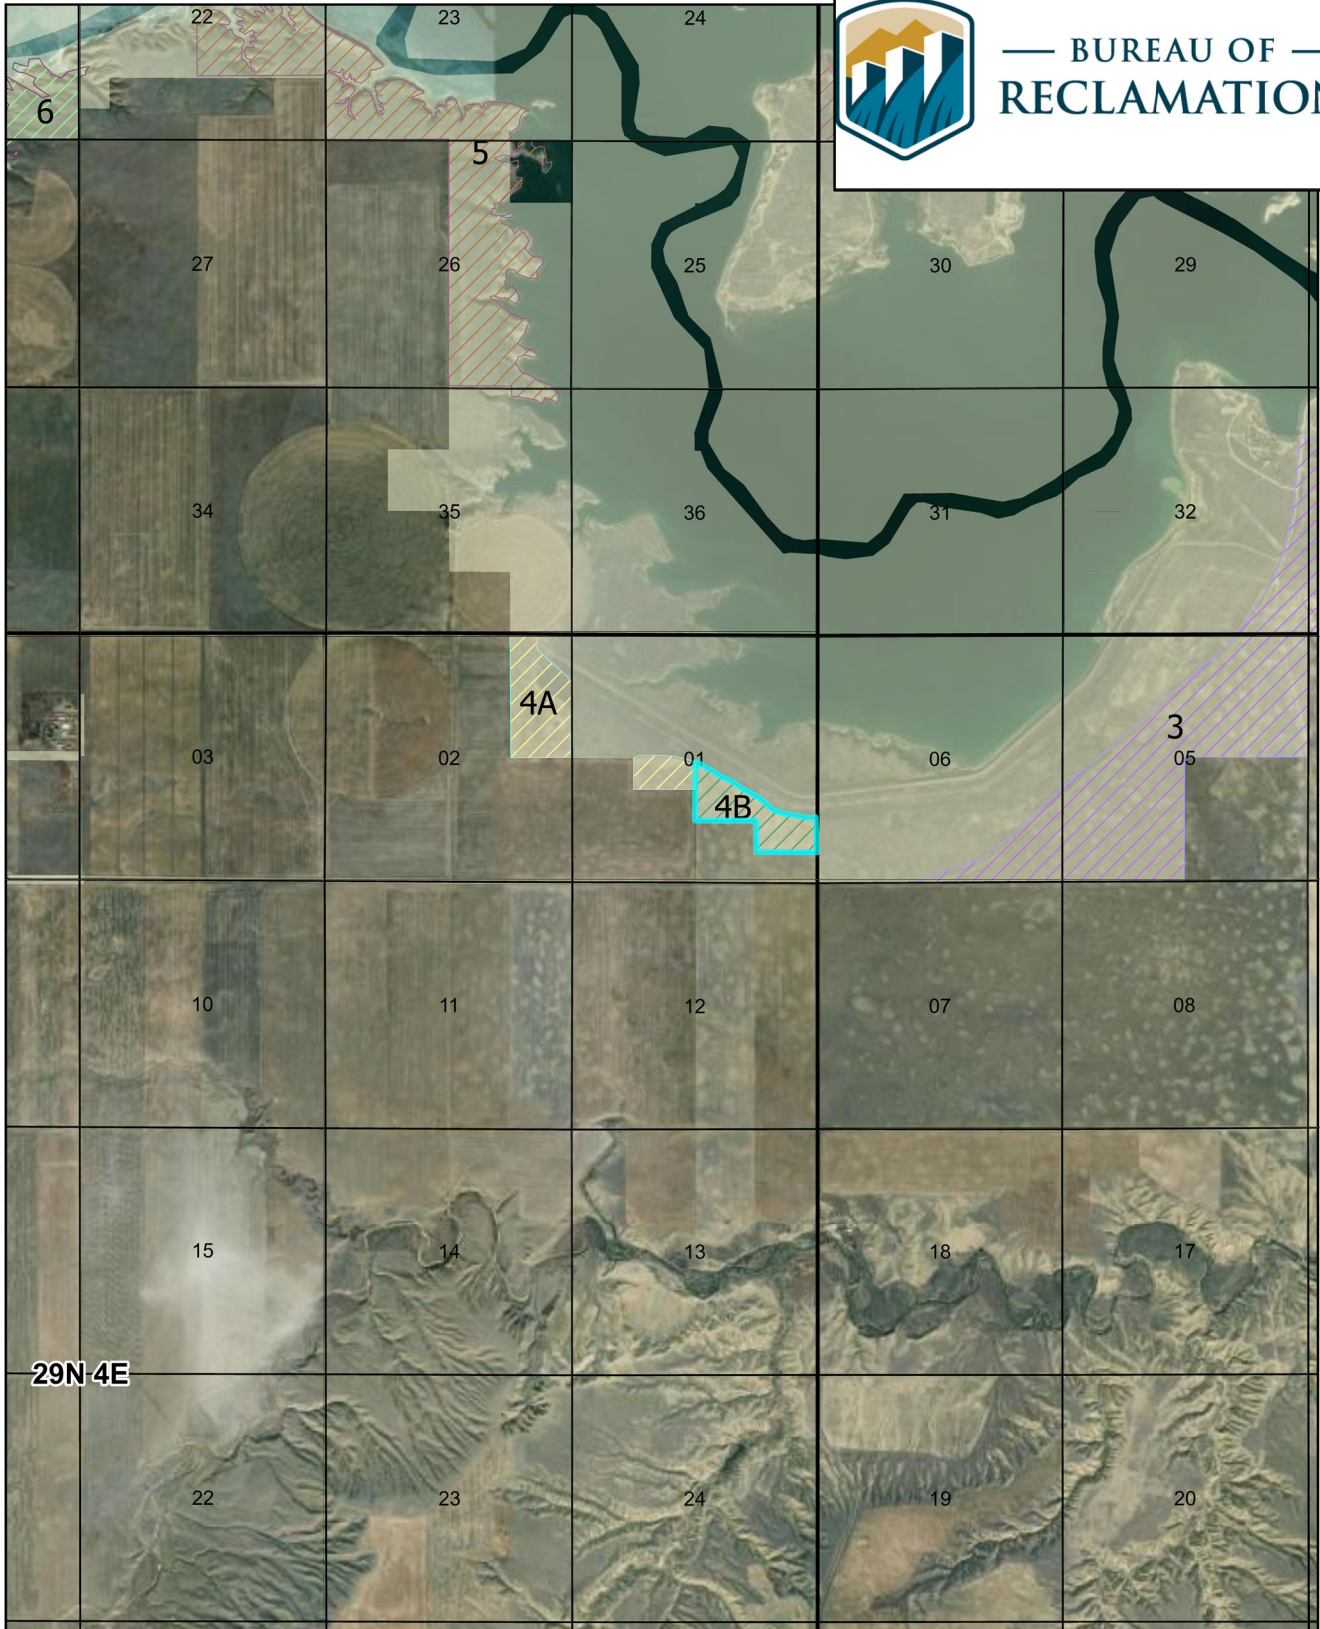

BUREAU OF RECLAMATION

29N 4E

Unit 4b

Earthstar Geographics, Esri, HERE, Garmin, FAO, NOAA, USGS, EPA, Esri, USGS

2023

Coordinate System: WGS 1984 Web Mercator Auxiliary Sphere

0 0.5 1 Mi

0 1 2 Km

Montana