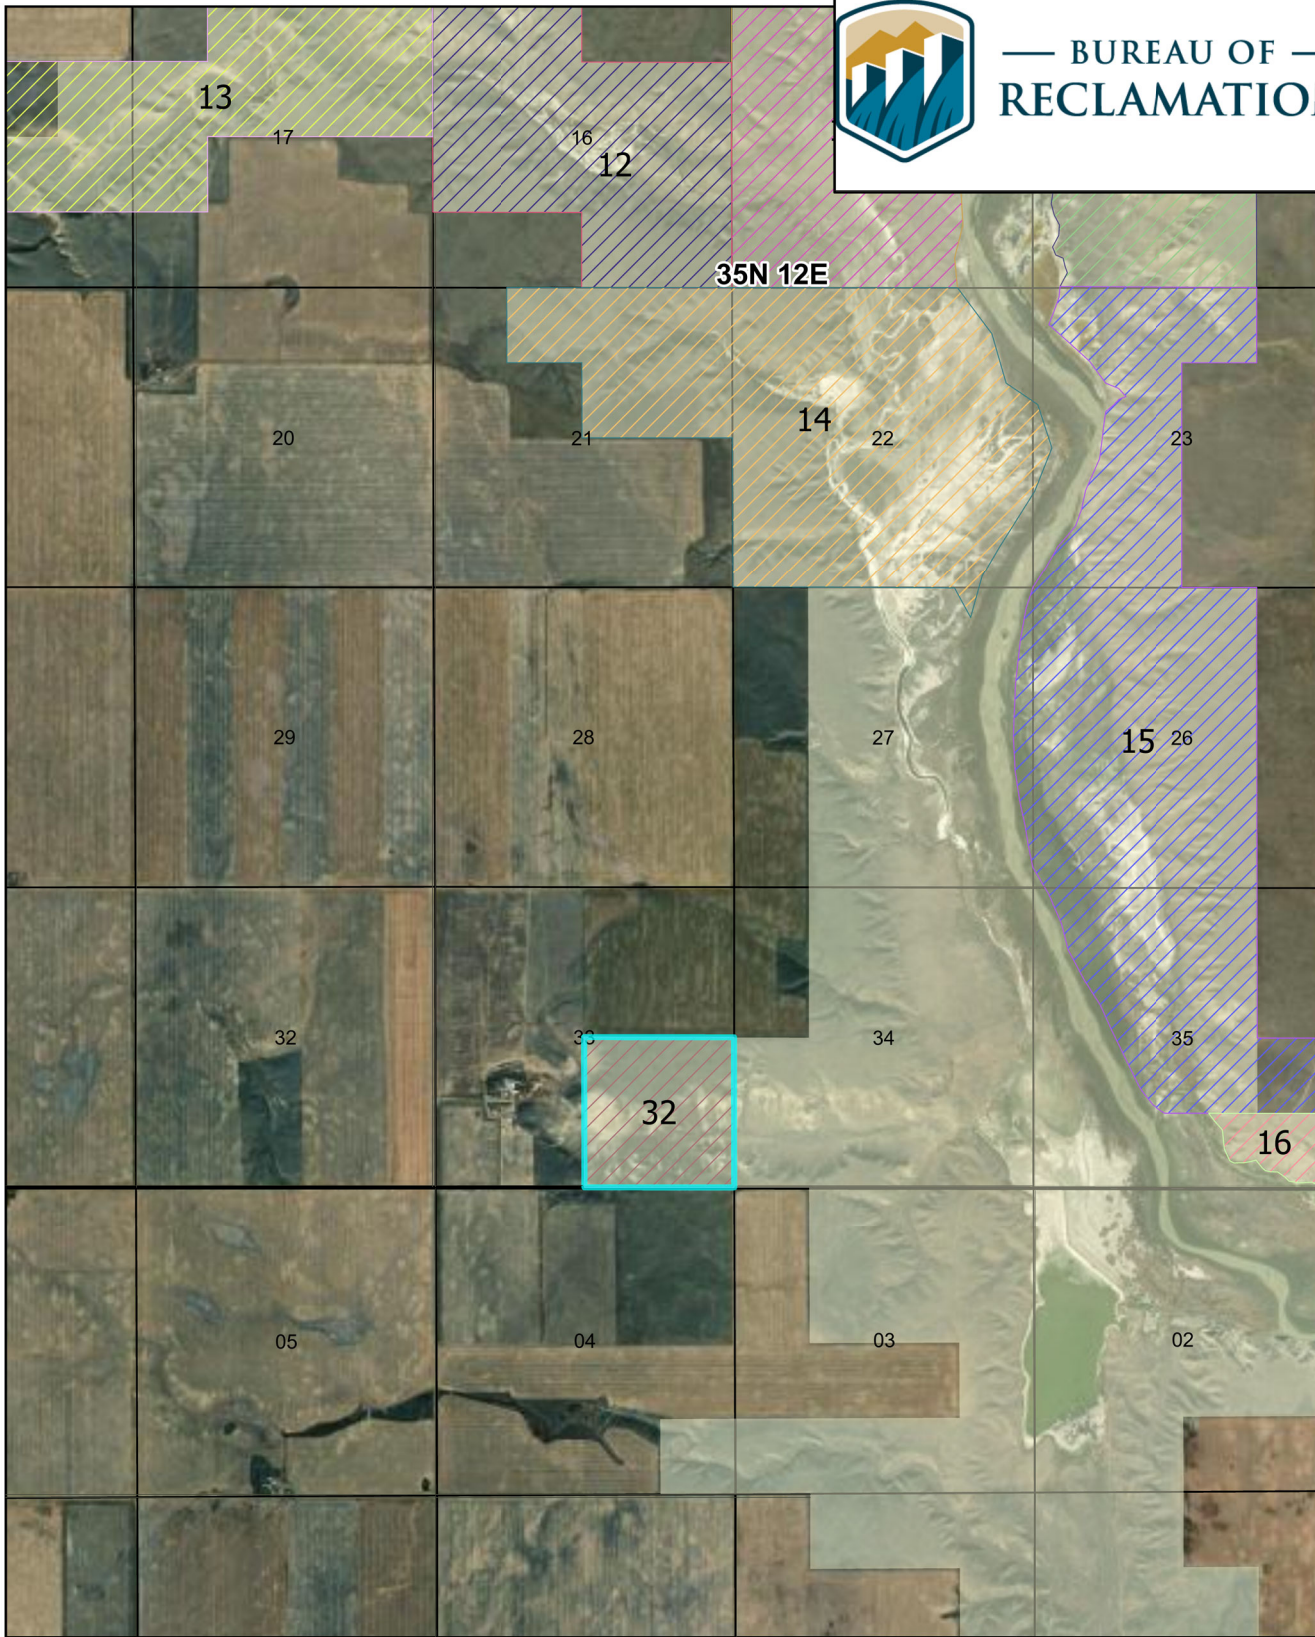

# Unit 32

Earthstar Geographics, Esri, HERE, Garmin, FAO, NOAA, USGS, EPA, Esri, USGS

2023

Coordinate System: WGS 1984 Web Mercator Auxiliary Sphere