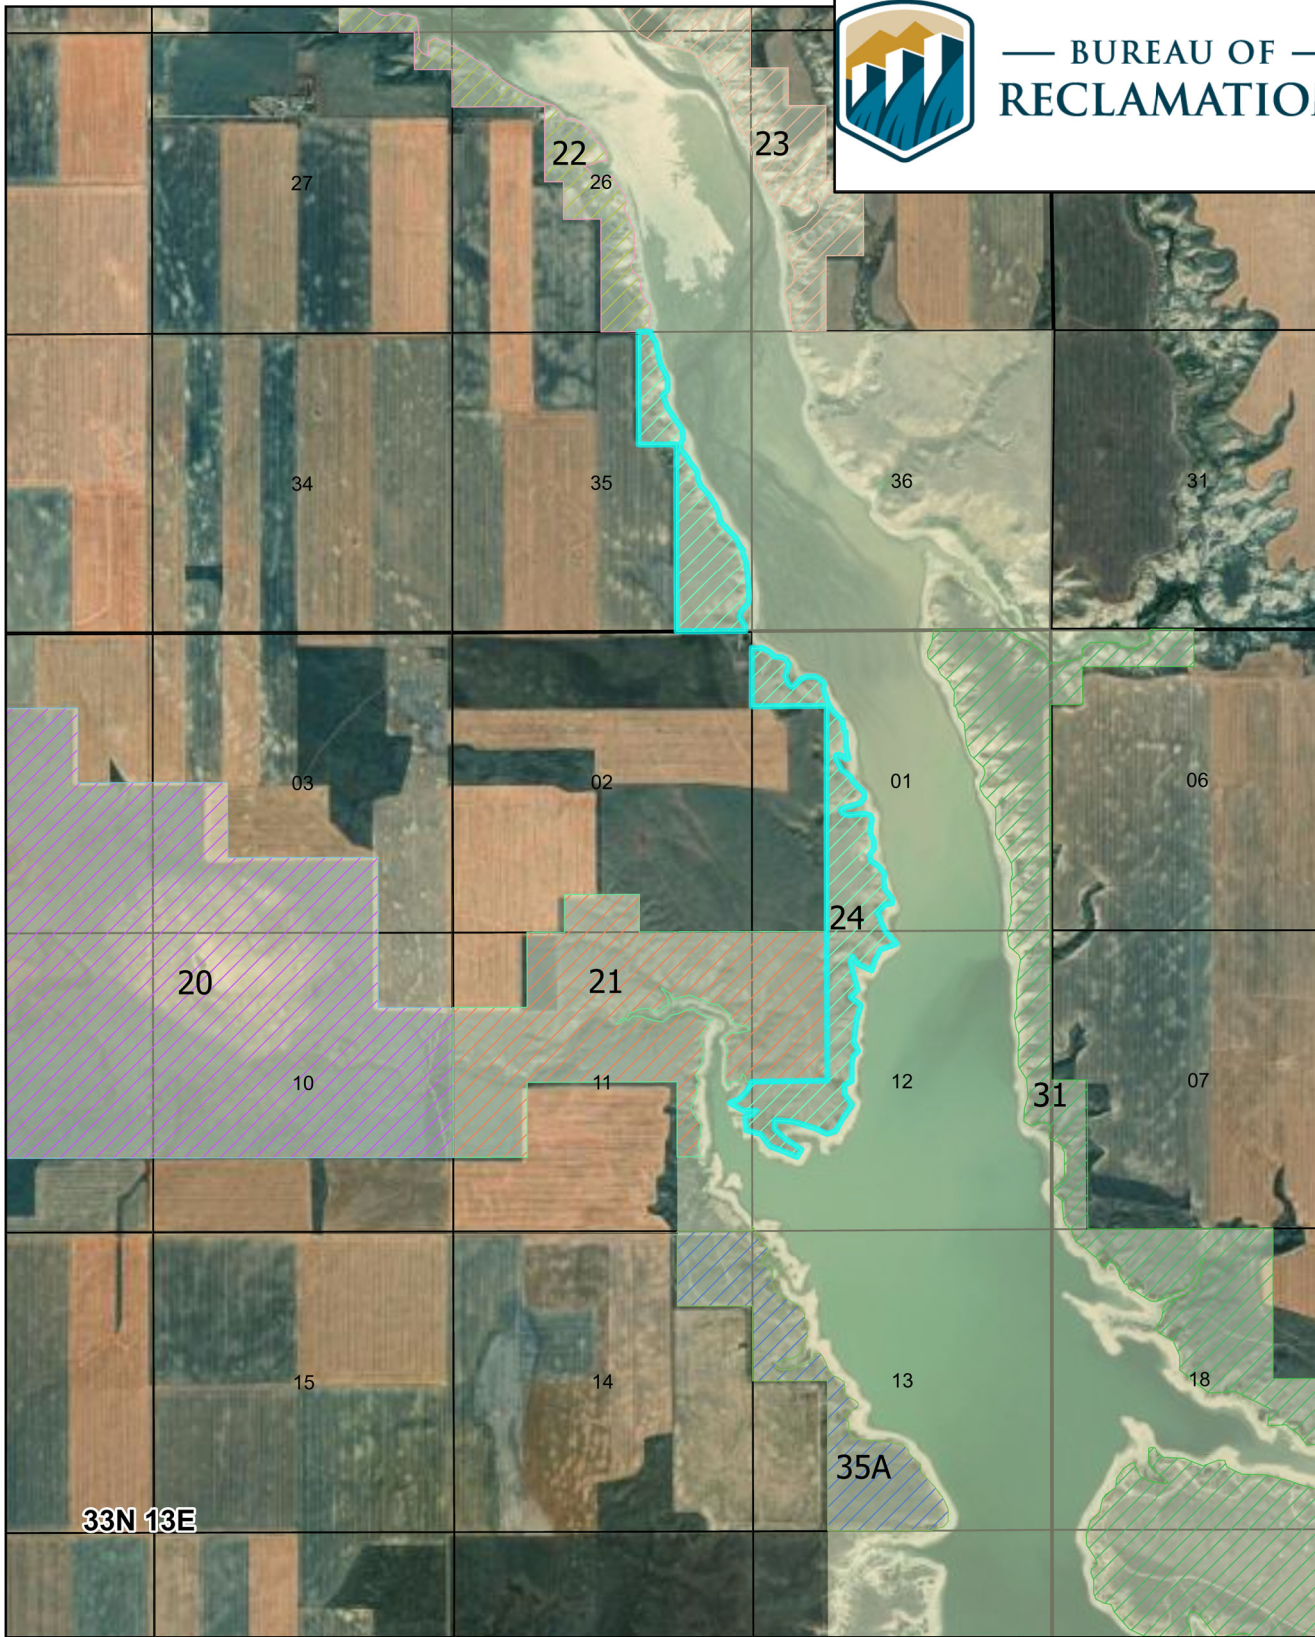

BUREAU OF RECLAMATION

33N 13E

Unit 24

Earthstar Geographics, Esri, HERE, Garmin, FAO, NOAA, USGS, EPA, Esri, USGS

2023

0 0.47 0.95 Mi

0 0.75 1.5 Km