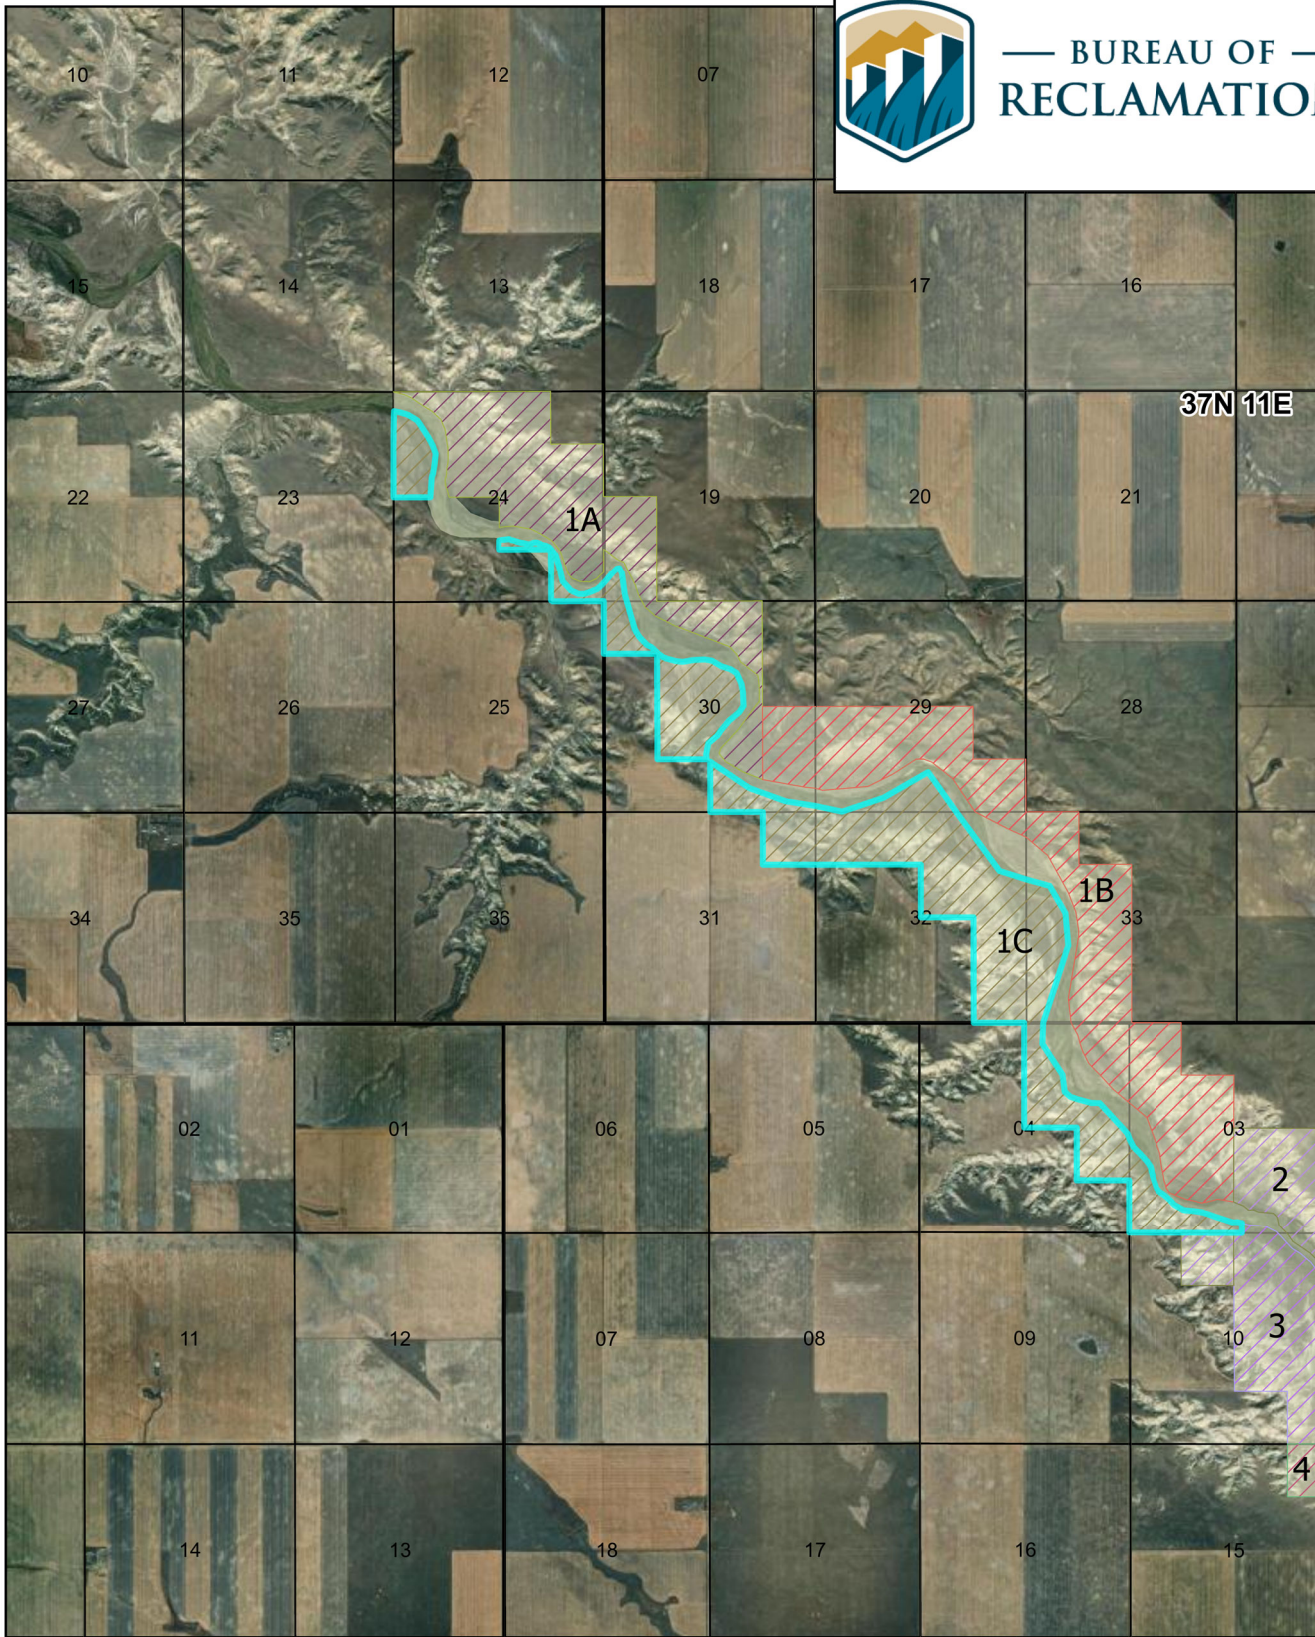

BUREAU OF RECLAMATION

37N 11E

Unit 1c

Earthstar Geographics, Esri, HERE, Garmin, FAO, NOAA, USGS, EPA, Esri, USGS

2023

Montana

Coordinate System: WGS 1984 Web Mercator Auxiliary Sphere