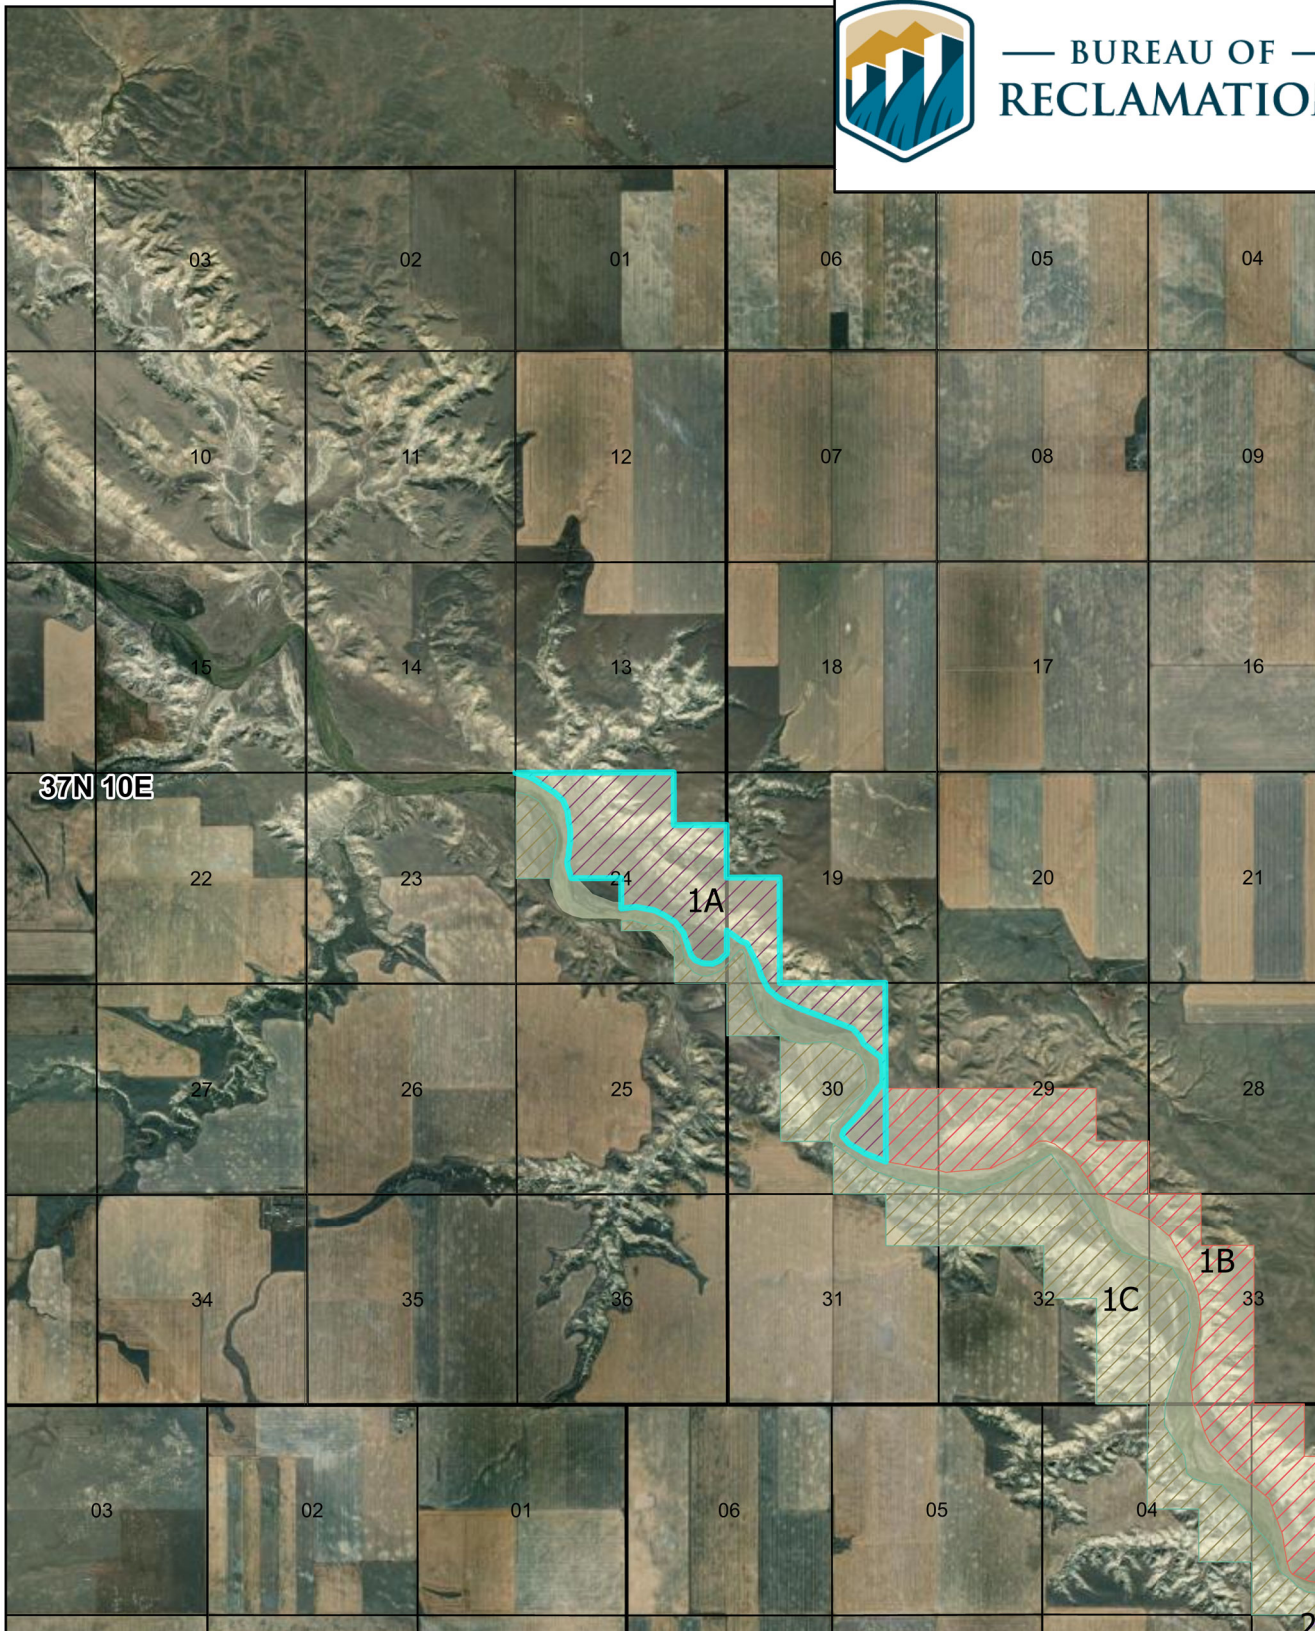

BUREAU OF RECLAMATION

37N 10E

1A

1B

1C

2

Montana

Unit 1a

Earthstar Geographics, Esri, HERE, Garmin, FAO, NOAA, USGS, EPA, Esri, USGS

2023

Coordinate System: WGS 1984 Web Mercator Auxiliary Sphere