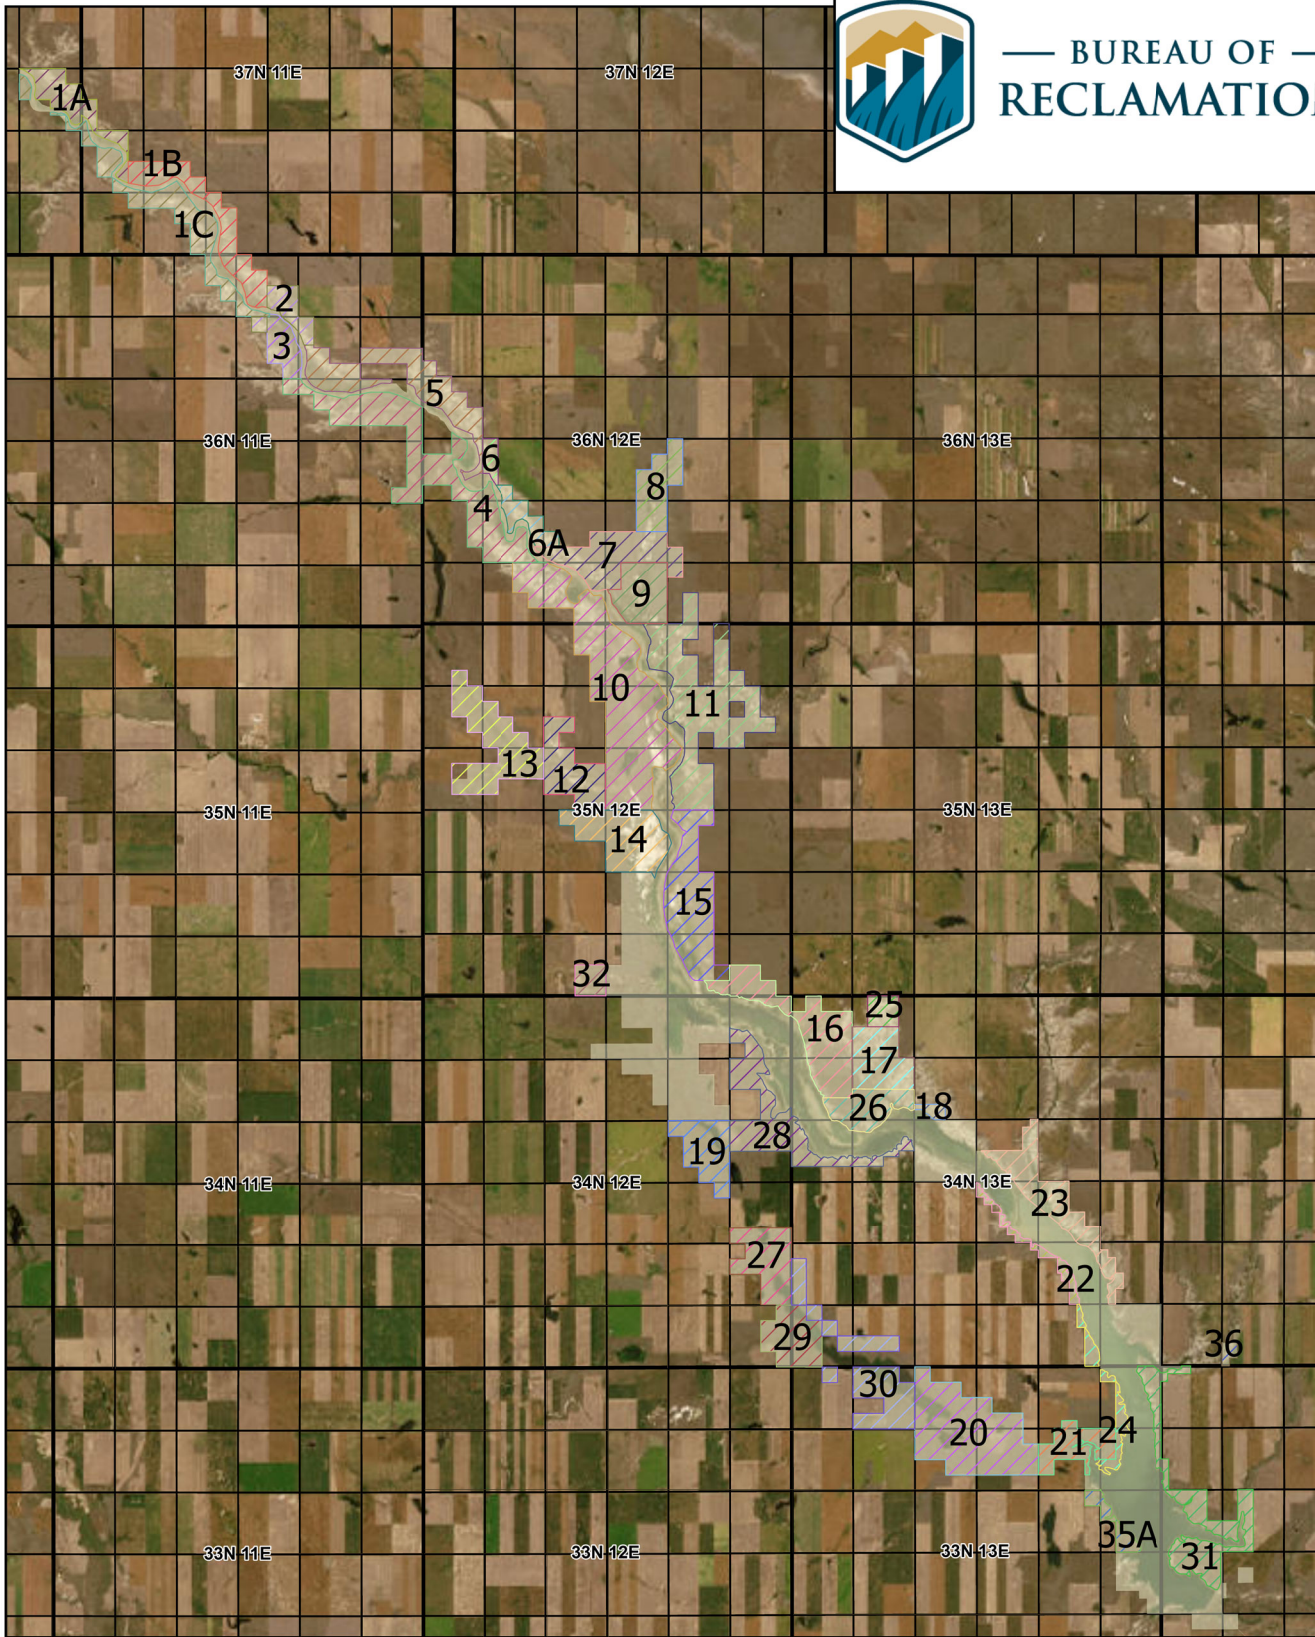

# Fresno Reservoir Units

Earthstar Geographics, Esri, HERE, Garmin, FAO, NOAA, USGS, EPA, Esri, USGS

## 2023

Coordinate System: WGS 1984 Web Mercator Auxiliary Sphere