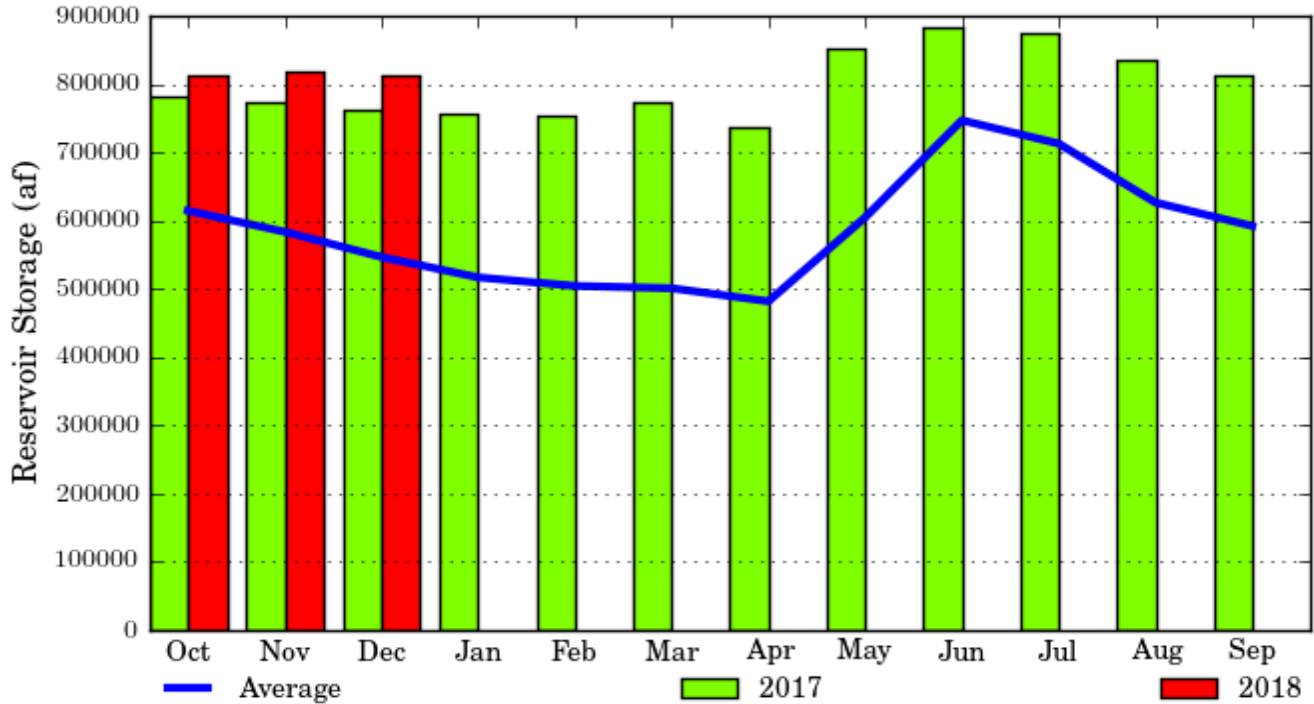

**Seminole Reservoir, Wyoming - Monthly Storage Graph**  
 Water Years 2017 and 2018, with Average Conditions  
 Updated Through December - Water Year 2018

**Seminole Reservoir, Wyoming - Monthly Storage Table**

Water Years 2017 and 2018, with Average Conditions

Updated Through December - Water Year 2018

Month	2017 Storage	2018 Storage	Average Storage	Percent of 2017	Percent of Average
Oct	783000	813100	614500	103%	132%
Nov	773000	817600	583600	105%	140%
Dec	763200	811600	546700	106%	148%
Jan	757300	--	516800	--	--
Feb	754700	--	504300	--	--
Mar	772300	--	500900	--	--
Apr	736500	--	481800	--	--
May	850900	--	604700	--	--
Jun	884500	--	746900	--	--
Jul	873300	--	712900	--	--
Aug	835800	--	626500	--	--
Sep	813300	--	592200	--	--