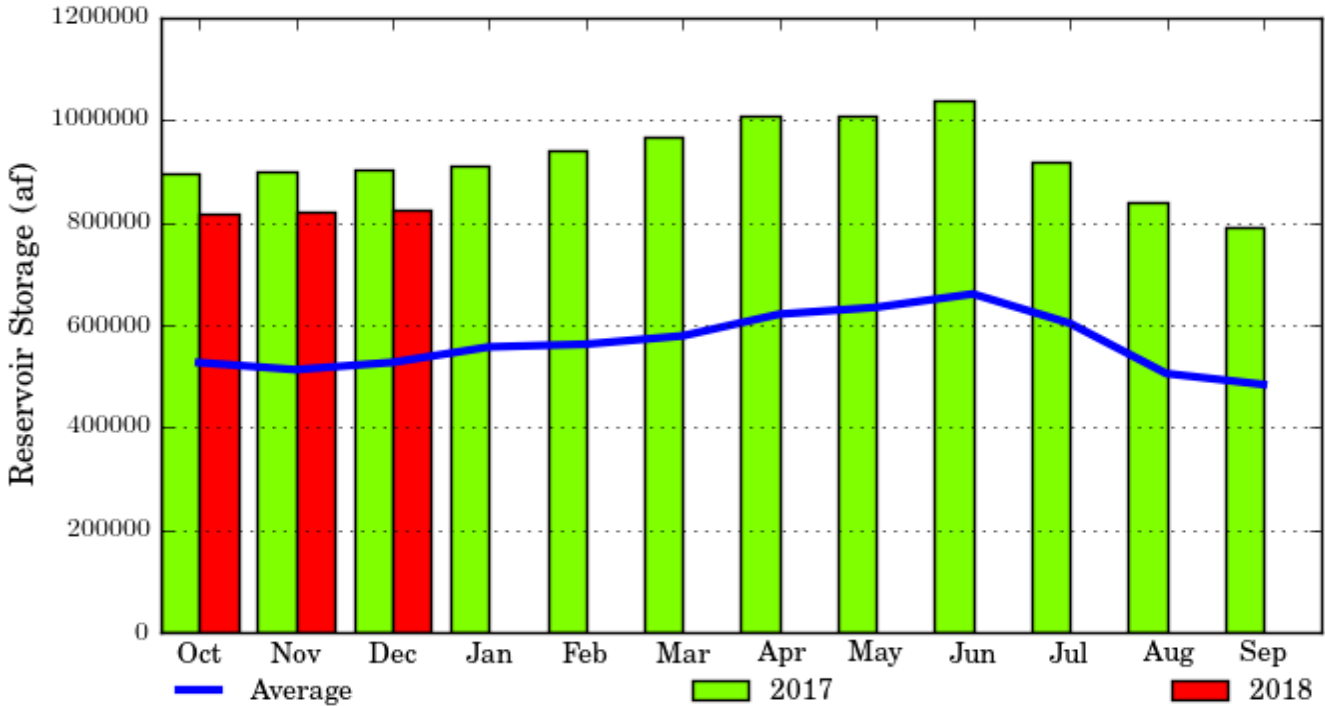

**Pathfinder Reservoir, Wyoming - Monthly Storage Graph**  
 Water Years 2017 and 2018, with Average Conditions  
 Updated Through December - Water Year 2018

**Pathfinder Reservoir, Wyoming - Monthly Storage Table**

Water Years 2017 and 2018, with Average Conditions

Updated Through December - Water Year 2018

Month	2017 Storage	2018 Storage	Average Storage	Percent of 2017	Percent of Average
Oct	894900	815800	526700	91%	154%
Nov	899100	819800	512800	91%	159%
Dec	903200	824100	527000	91%	156%
Jan	912400	--	557200	--	--
Feb	940300	--	562500	--	--
Mar	967300	--	578800	--	--
Apr	1008400	--	621200	--	--
May	1009900	--	634500	--	--
Jun	1039800	--	660700	--	--
Jul	918500	--	603500	--	--
Aug	839300	--	505200	--	--
Sep	792800	--	483900	--	--