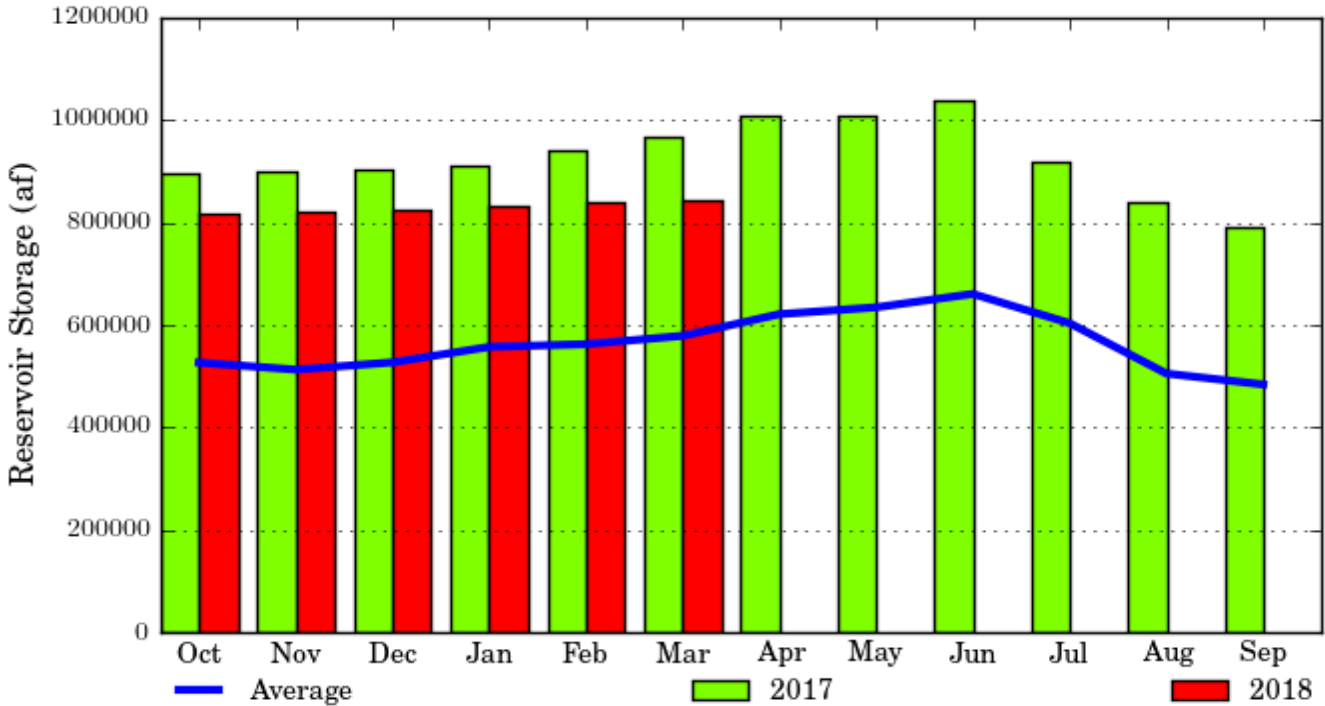

Pathfinder Reservoir, Wyoming - Monthly Storage Graph
 Water Years 2017 and 2018, with Average Conditions
 Updated Through March - Water Year 2018

Pathfinder Reservoir, Wyoming - Monthly Storage Table

Water Years 2017 and 2018, with Average Conditions

Updated Through March - Water Year 2018

Month	2017 Storage	2018 Storage	Average Storage	Percent of 2017	Percent of Average
Oct	894900	815800	526700	91%	154%
Nov	899100	819800	512800	91%	159%
Dec	903200	824100	527000	91%	156%
Jan	912400	830700	557200	91%	149%
Feb	940300	838500	562500	89%	149%
Mar	967300	845300	578800	87%	146%
Apr	1008400	--	621200	--	--
May	1009900	--	634500	--	--
Jun	1039800	--	660700	--	--
Jul	918500	--	603500	--	--
Aug	839300	--	505200	--	--
Sep	792800	--	483900	--	--