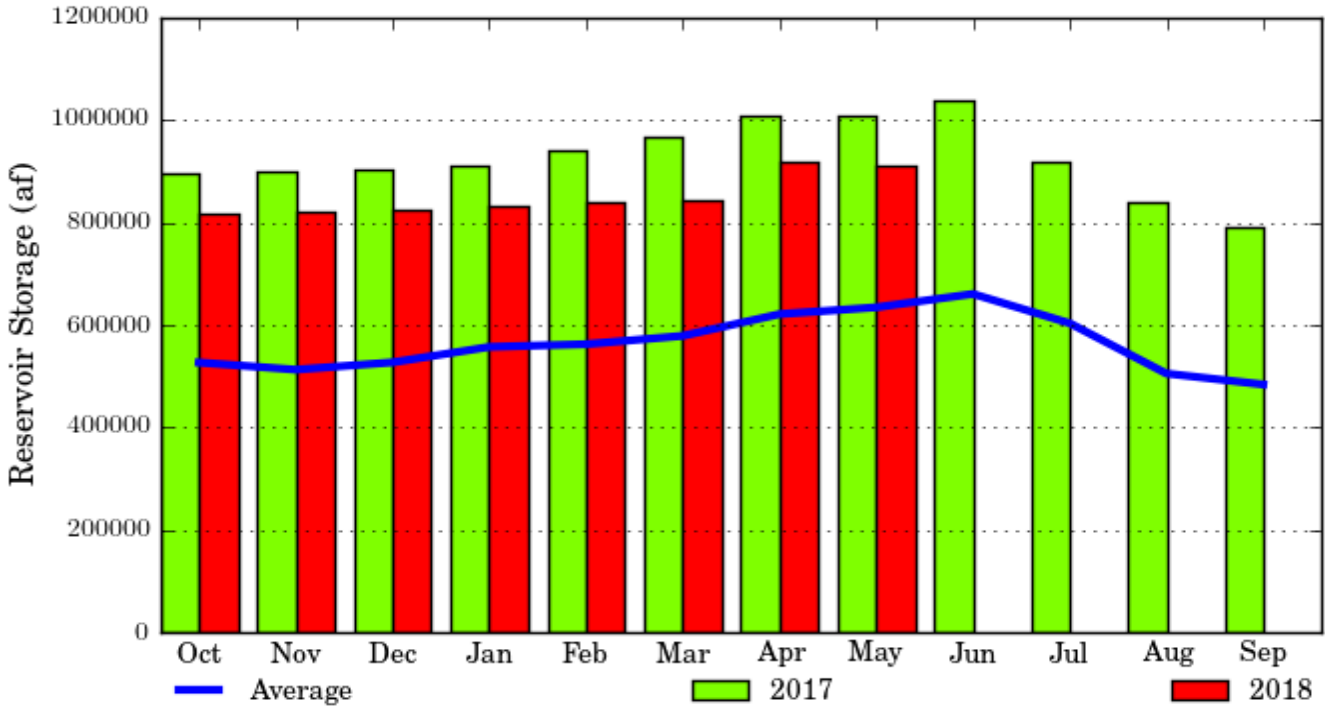

Pathfinder Reservoir, Wyoming - Monthly Storage Graph
 Water Years 2017 and 2018, with Average Conditions
 Updated Through May - Water Year 2018

Pathfinder Reservoir, Wyoming - Monthly Storage Table

Water Years 2017 and 2018, with Average Conditions

Updated Through May - Water Year 2018

Month	2017 Storage	2018 Storage	Average Storage	Percent of 2017	Percent of Average
Oct	894900	815800	526700	91%	154%
Nov	899100	819800	512800	91%	159%
Dec	903200	824100	527000	91%	156%
Jan	912400	830700	557200	91%	149%
Feb	940300	838500	562500	89%	149%
Mar	967300	845300	578800	87%	146%
Apr	1008400	917700	621200	91%	147%
May	1009900	912800	634500	90%	143%
Jun	1039800	--	660700	--	--
Jul	918500	--	603500	--	--
Aug	839300	--	505200	--	--
Sep	792800	--	483900	--	--