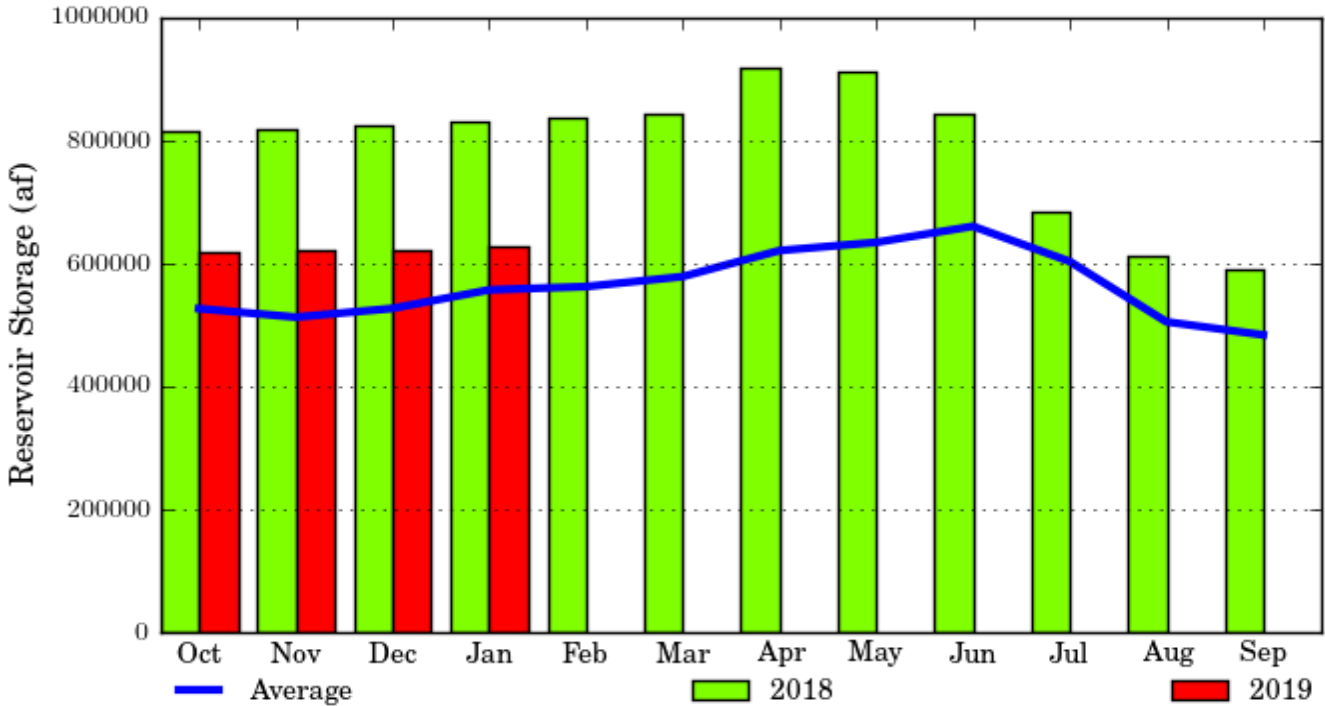

Pathfinder Reservoir, Wyoming - Monthly Storage Graph
 Water Years 2018 and 2019, with Average Conditions
 Updated Through January - Water Year 2019

Pathfinder Reservoir, Wyoming - Monthly Storage Table

Water Years 2018 and 2019, with Average Conditions

Updated Through January - Water Year 2019

Month	2018 Storage	2019 Storage	Average Storage	Percent of 2018	Percent of Average
Oct	815800	618800	526700	75%	117%
Nov	819800	621000	512800	75%	121%
Dec	824100	623100	527000	75%	118%
Jan	830700	628400	557200	75%	112%
Feb	838500	--	562500	--	--
Mar	845300	--	578800	--	--
Apr	917700	--	621200	--	--
May	912800	--	634500	--	--
Jun	844700	--	660700	--	--
Jul	684800	--	603500	--	--
Aug	611000	--	505200	--	--
Sep	591700	--	483900	--	--