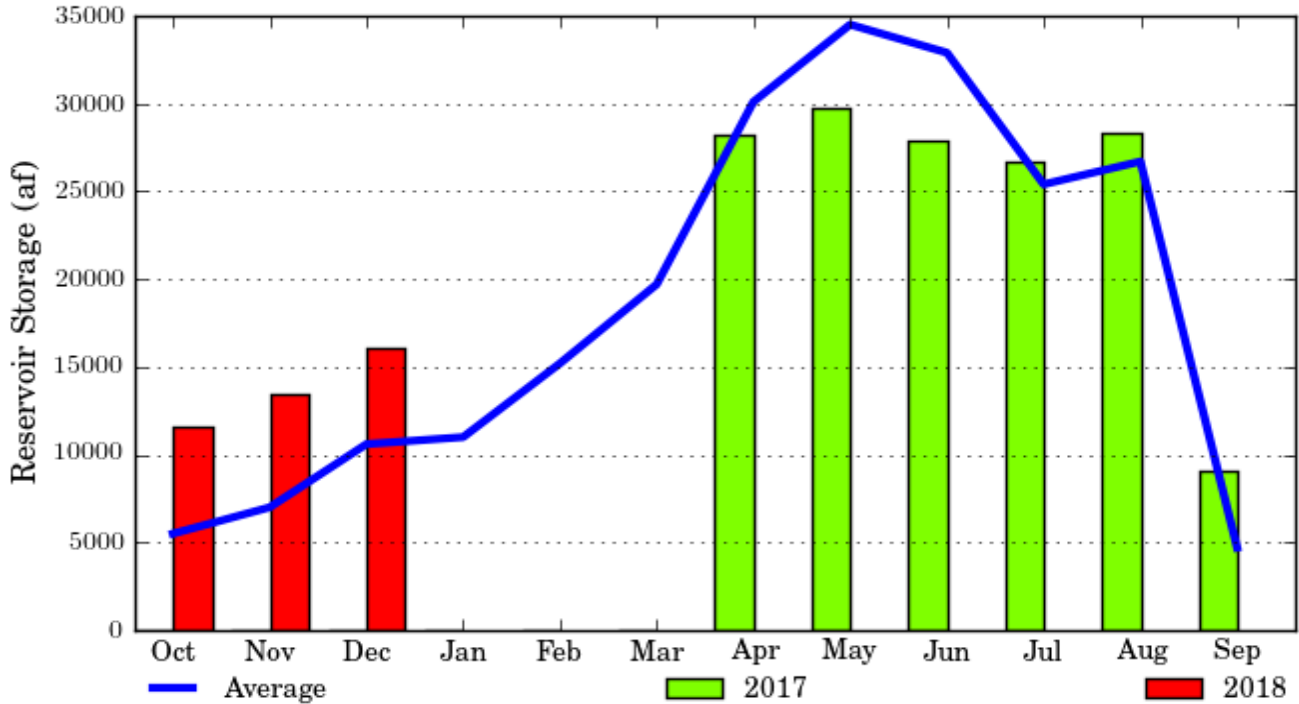

Guernsey Reservoir, Wyoming - Monthly Storage Graph
 Water Years 2017 and 2018, with Average Conditions
 Updated Through December - Water Year 2018

Guernsey Reservoir, Wyoming - Monthly Storage Table

Water Years 2017 and 2018, with Average Conditions

Updated Through December - Water Year 2018

Month	2017 Storage	2018 Storage	Average Storage	Percent of 2017	Percent of Average
Oct	0	11600	5500	NA	210%
Nov	0	13500	7000	NA	192%
Dec	0	16100	10600	NA	151%
Jan	0	--	11000	--	--
Feb	0	--	15200	--	--
Mar	0	--	19700	--	--
Apr	28200	--	30100	--	--
May	29700	--	34500	--	--
Jun	27900	--	32900	--	--
Jul	26700	--	25400	--	--
Aug	28300	--	26700	--	--
Sep	9100	--	4700	--	--