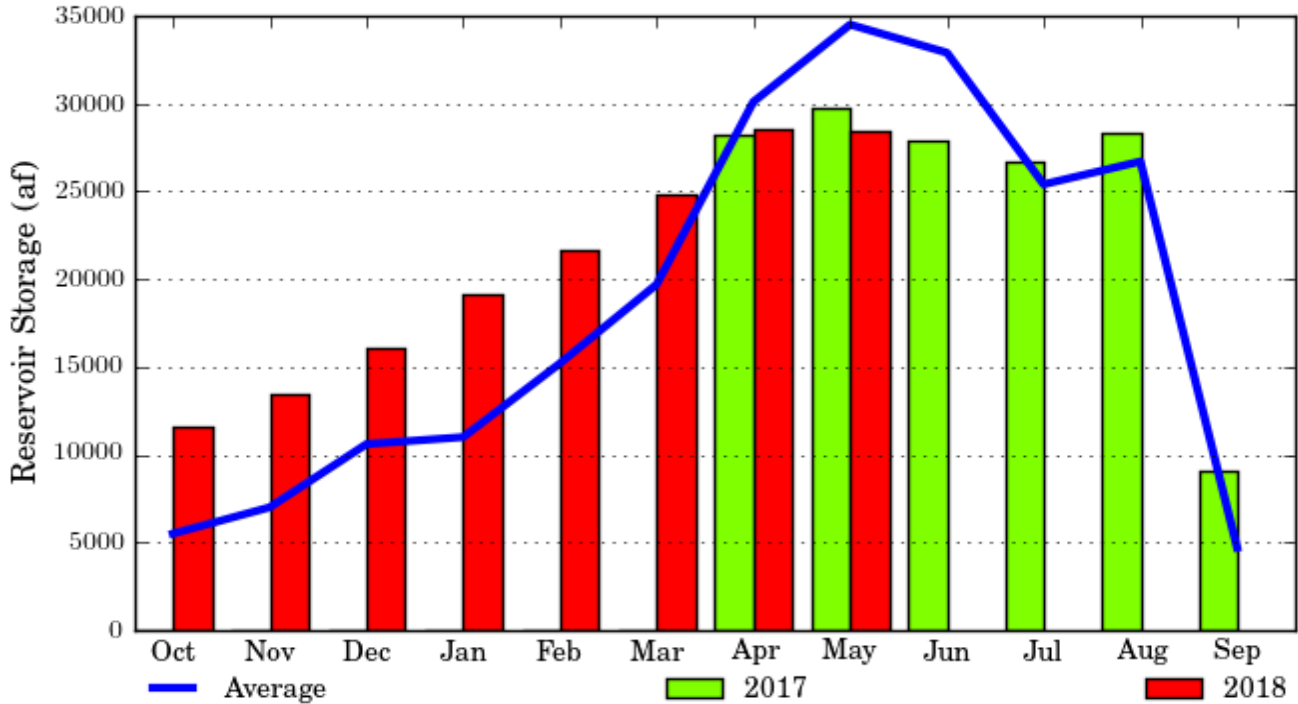

Guernsey Reservoir, Wyoming - Monthly Storage Graph
 Water Years 2017 and 2018, with Average Conditions
 Updated Through May - Water Year 2018

Guernsey Reservoir, Wyoming - Monthly Storage Table

Water Years 2017 and 2018, with Average Conditions

Updated Through May - Water Year 2018

Month	2017 Storage	2018 Storage	Average Storage	Percent of 2017	Percent of Average
Oct	0	11600	5500	NA	210%
Nov	0	13500	7000	NA	192%
Dec	0	16100	10600	NA	151%
Jan	0	19100	11000	NA	173%
Feb	0	21700	15200	NA	142%
Mar	0	24800	19700	NA	125%
Apr	28200	28500	30100	101%	94%
May	29700	28400	34500	95%	82%
Jun	27900	--	32900	--	--
Jul	26700	--	25400	--	--
Aug	28300	--	26700	--	--
Sep	9100	--	4700	--	--