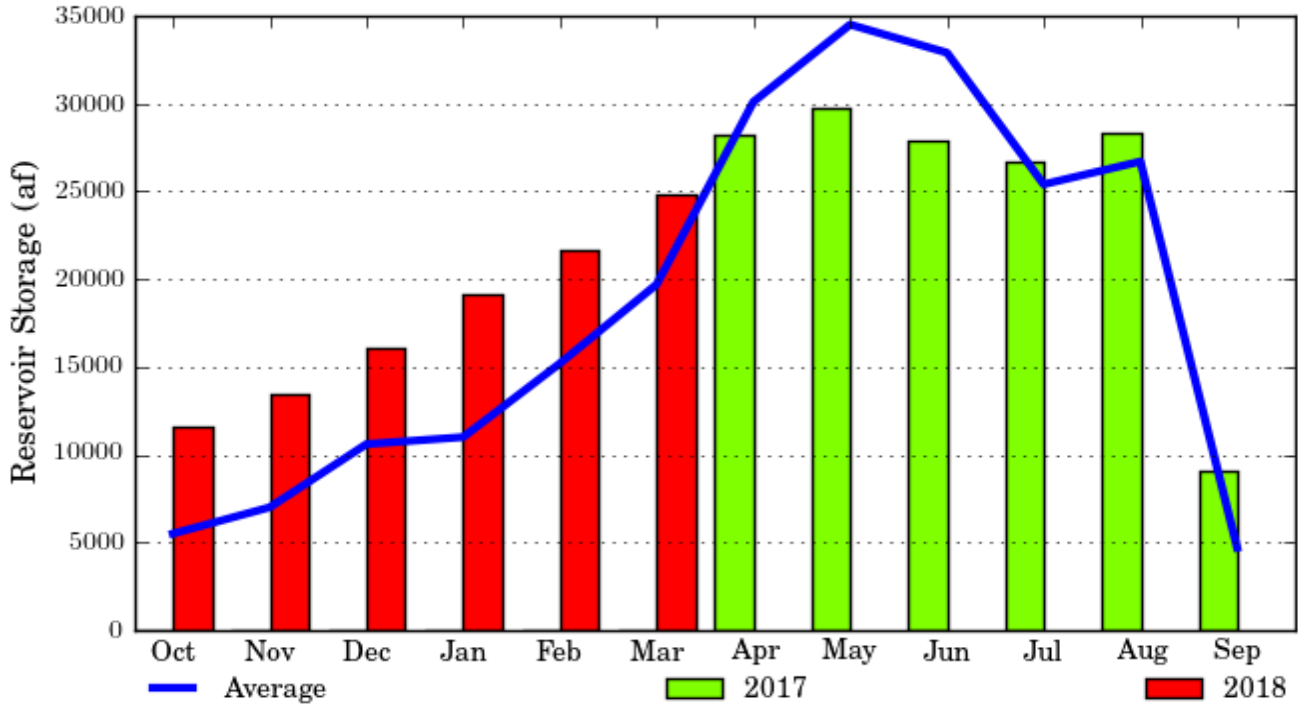

Guernsey Reservoir, Wyoming - Monthly Storage Graph
 Water Years 2017 and 2018, with Average Conditions
 Updated Through March - Water Year 2018

Guernsey Reservoir, Wyoming - Monthly Storage Table

Water Years 2017 and 2018, with Average Conditions

Updated Through March - Water Year 2018

Month	2017 Storage	2018 Storage	Average Storage	Percent of 2017	Percent of Average
Oct	0	11600	5500	NA	210%
Nov	0	13500	7000	NA	192%
Dec	0	16100	10600	NA	151%
Jan	0	19100	11000	NA	173%
Feb	0	21700	15200	NA	142%
Mar	0	24800	19700	NA	125%
Apr	28200	--	30100	--	--
May	29700	--	34500	--	--
Jun	27900	--	32900	--	--
Jul	26700	--	25400	--	--
Aug	28300	--	26700	--	--
Sep	9100	--	4700	--	--