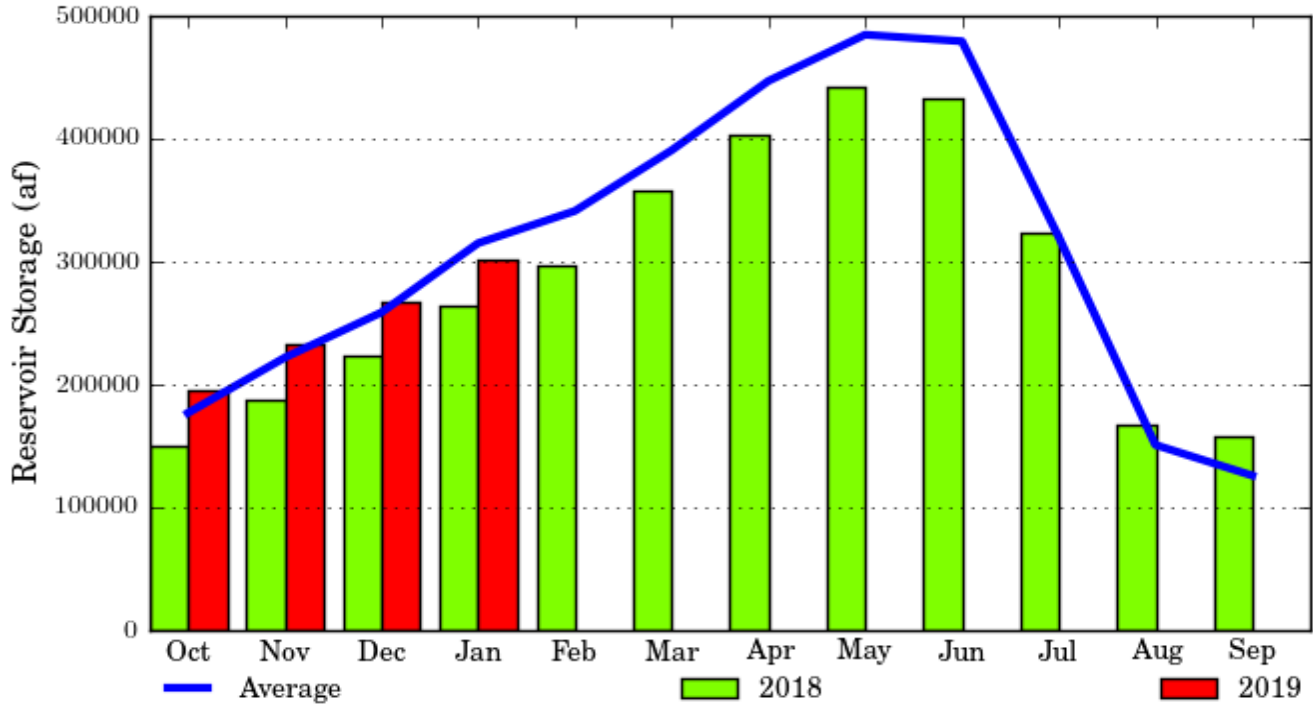

**Glendo Reservoir, Wyoming - Monthly Storage Graph**  
 Water Years 2018 and 2019, with Average Conditions  
 Updated Through January - Water Year 2019

**Glendo Reservoir, Wyoming - Monthly Storage Table**

Water Years 2018 and 2019, with Average Conditions

Updated Through January - Water Year 2019

Month	2018 Storage	2019 Storage	Average Storage	Percent of 2018	Percent of Average
Oct	149400	195200	176800	130%	110%
Nov	187500	232100	221800	123%	104%
Dec	223000	266600	258600	119%	103%
Jan	264100	302200	315000	114%	95%
Feb	297300	--	341200	--	--
Mar	357400	--	390600	--	--
Apr	402800	--	447000	--	--
May	441600	--	484600	--	--
Jun	432100	--	479300	--	--
Jul	323400	--	320100	--	--
Aug	167800	--	150800	--	--
Sep	158000	--	125900	--	--