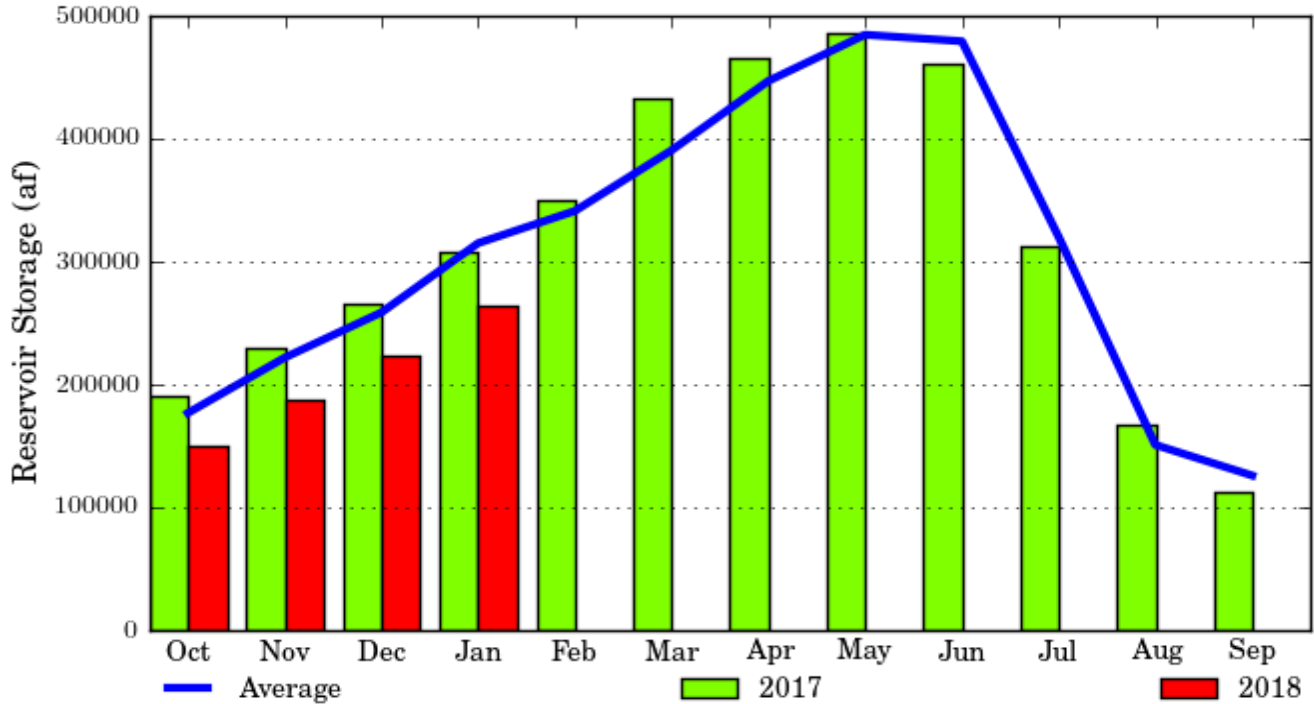

**Glendo Reservoir, Wyoming - Monthly Storage Graph**  
 Water Years 2017 and 2018, with Average Conditions  
 Updated Through January - Water Year 2018

**Glendo Reservoir, Wyoming - Monthly Storage Table**

Water Years 2017 and 2018, with Average Conditions

Updated Through January - Water Year 2018

Month	2017 Storage	2018 Storage	Average Storage	Percent of 2017	Percent of Average
Oct	190500	149400	176800	78%	84%
Nov	229700	187500	221800	81%	84%
Dec	265600	223000	258600	83%	86%
Jan	307400	264100	315000	85%	83%
Feb	350400	--	341200	--	--
Mar	432500	--	390600	--	--
Apr	466300	--	447000	--	--
May	486200	--	484600	--	--
Jun	461200	--	479300	--	--
Jul	311900	--	320100	--	--
Aug	166800	--	150800	--	--
Sep	111900	--	125900	--	--