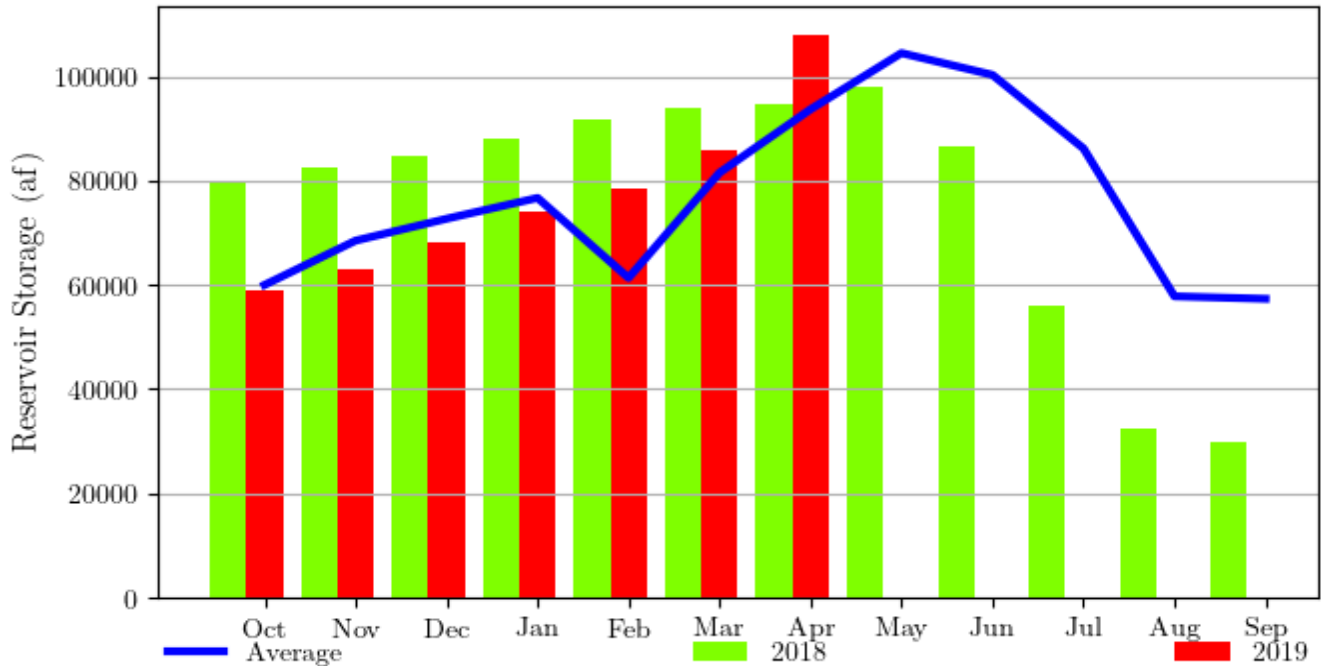

Altus Reservoir, Oklahoma - Monthly Storage Graph
 Water Years 2018 and 2019, with Average Conditions
 Updated Through April - Water Year 2019

Altus Reservoir, Oklahoma - Monthly Storage Table

Water Years 2018 and 2019, with Average Conditions

Updated Through April - Water Year 2019

Month	2018 Storage	2019 Storage	Average Storage	Percent of 2018	Percent of Average
Oct	79900	58800	60000	73%	98%
Nov	82400	62900	68500	76%	91%
Dec	84800	68300	72700	80%	93%
Jan	87900	74100	76700	84%	96%
Feb	91600	78400	61348	85%	127%
Mar	93900	86000	81542	91%	105%
Apr	94600	108100	93700	114%	115%
May	98000	--	104500	--	--
Jun	86600	--	100312	--	--
Jul	56000	--	86200	--	--
Aug	32400	--	57806	--	--
Sep	29700	--	57329	--	--