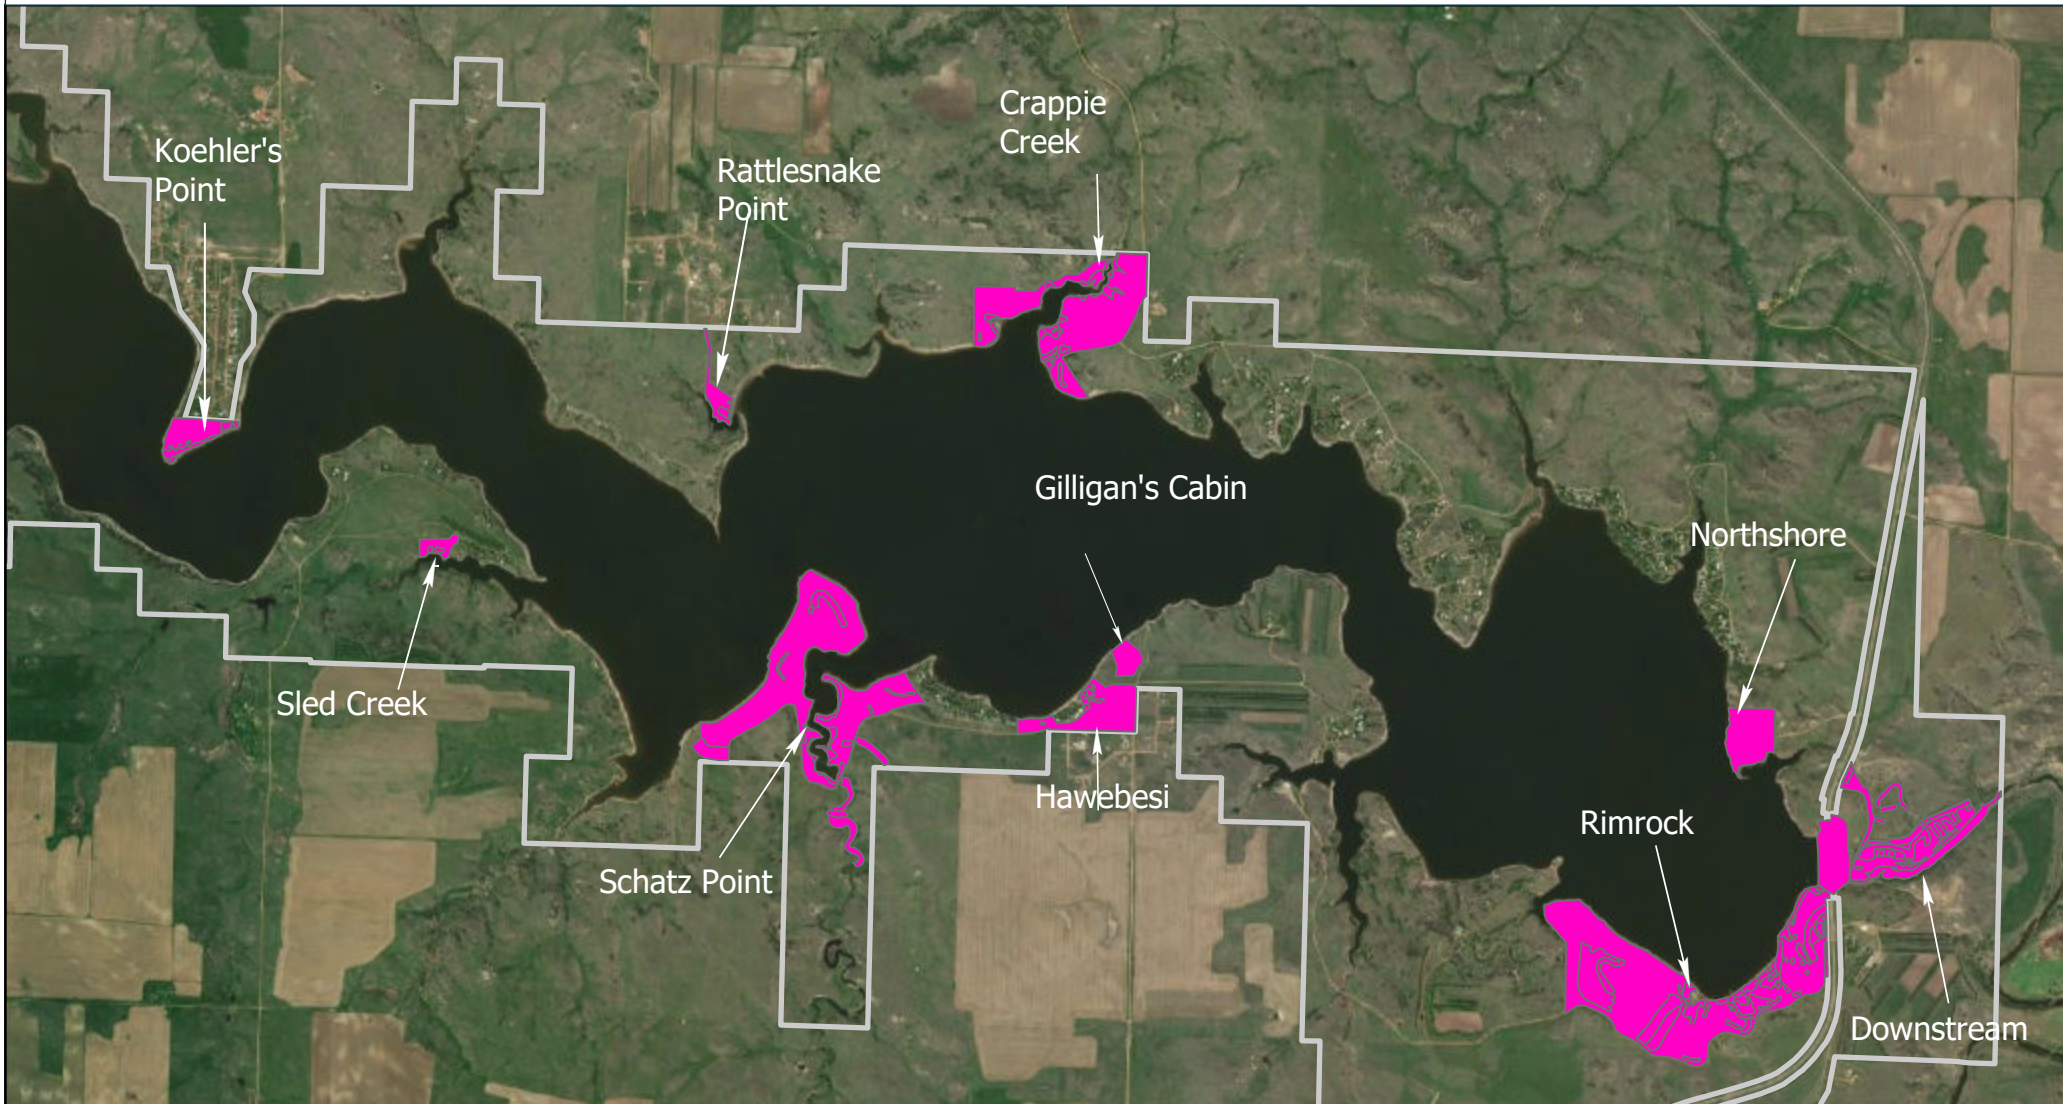

BUREAU OF RECLAMATION

Heart Butte Reservoir- North Dakota

Resource Management Plan Project Area

Legend

- Recreational Areas
- Bureau of Reclamation Boundary

Map/Legend Notes

1.) Map created for Bureau of Reclamation's Heart Butte 2021 Resource Management Plan.