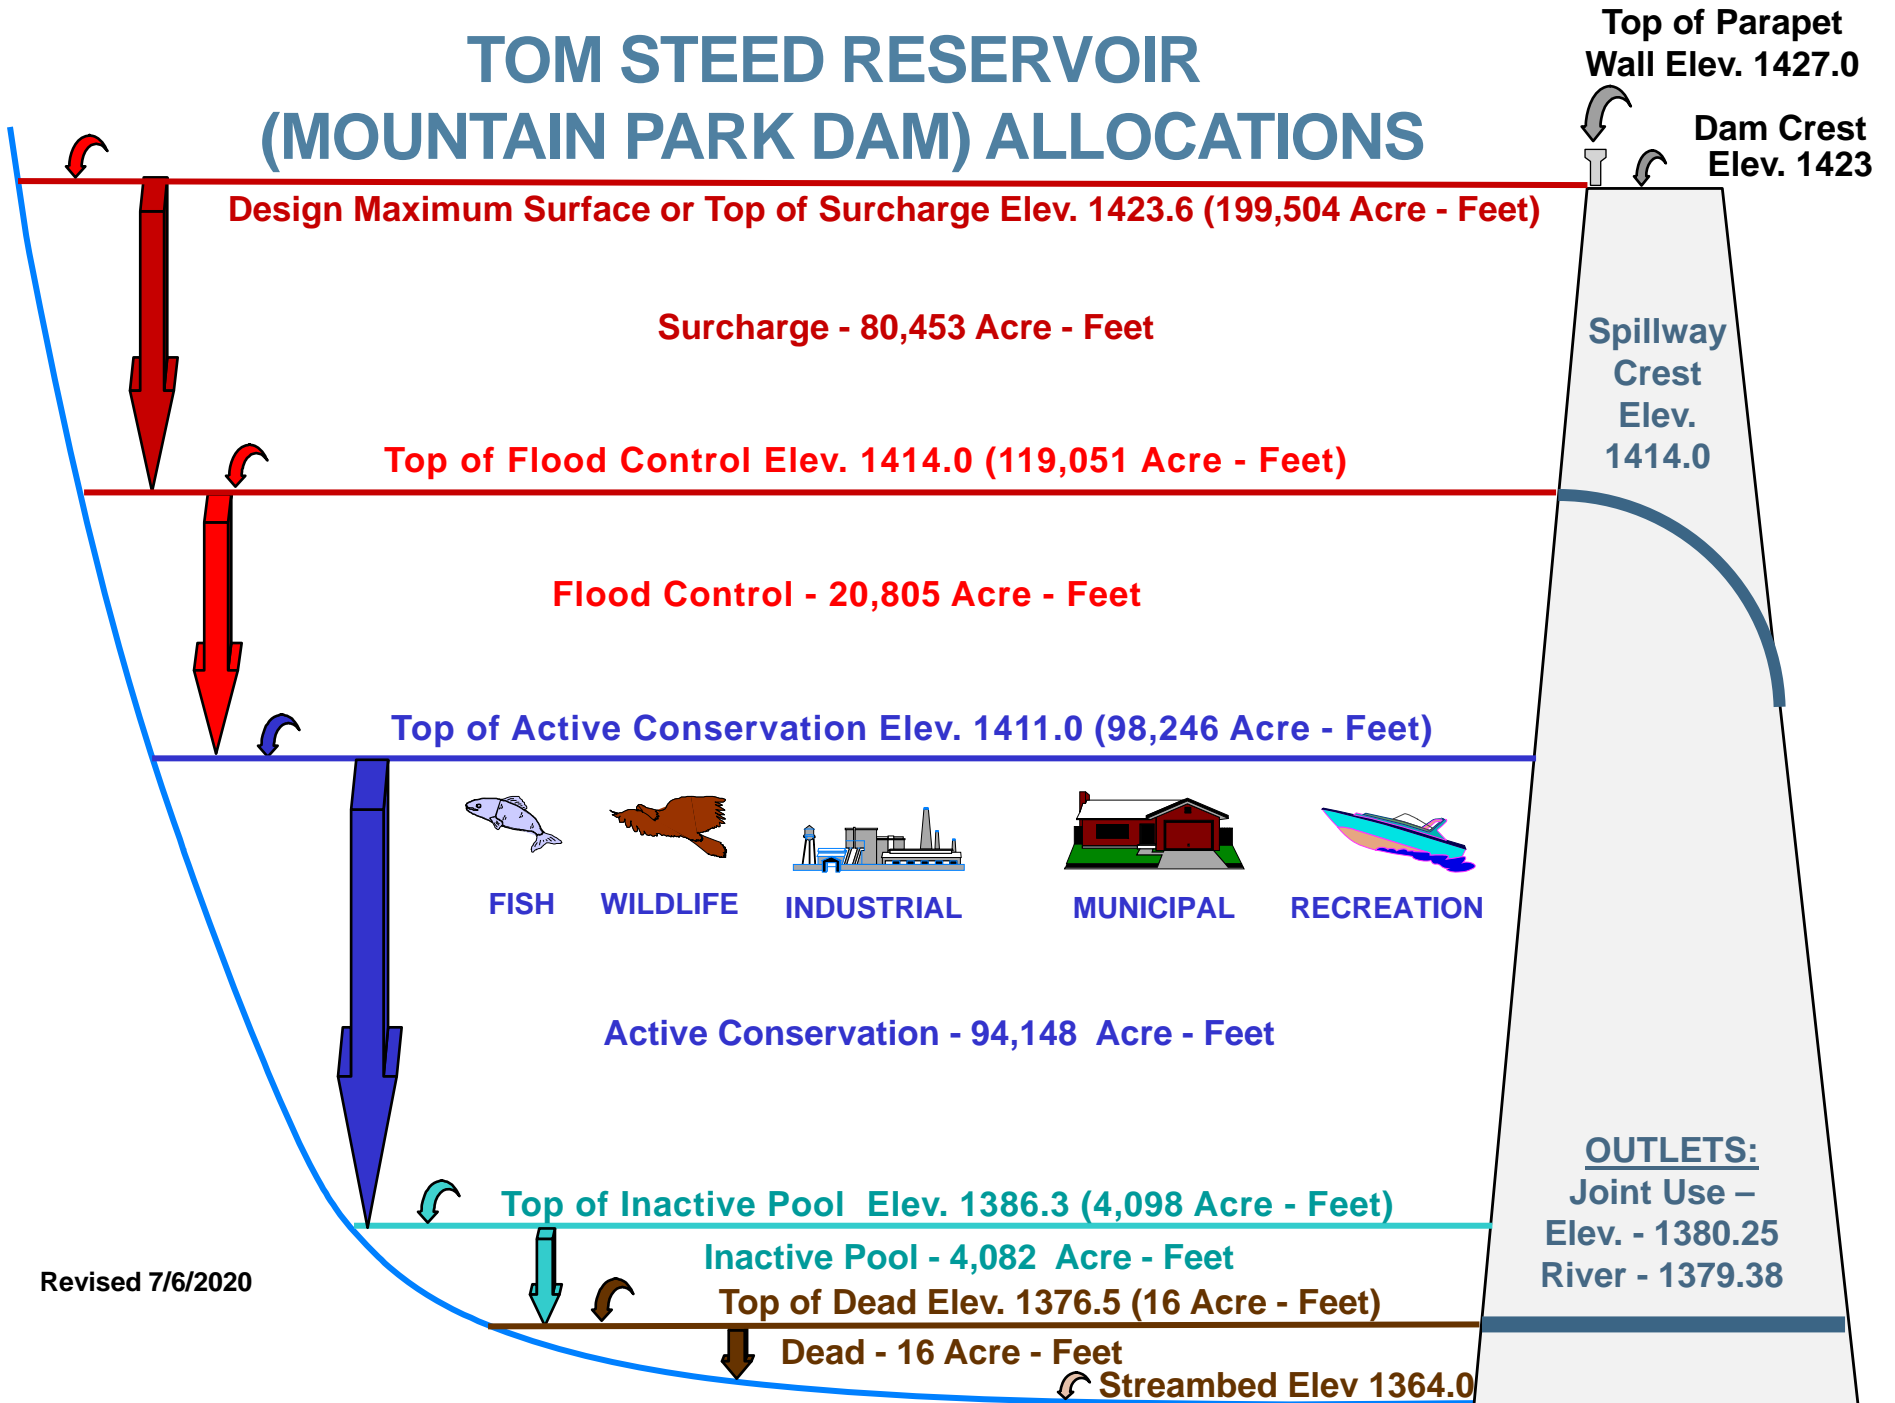

TOM STEED RESERVOIR (MOUNTAIN PARK DAM) ALLOCATIONS

Revised 7/6/2020