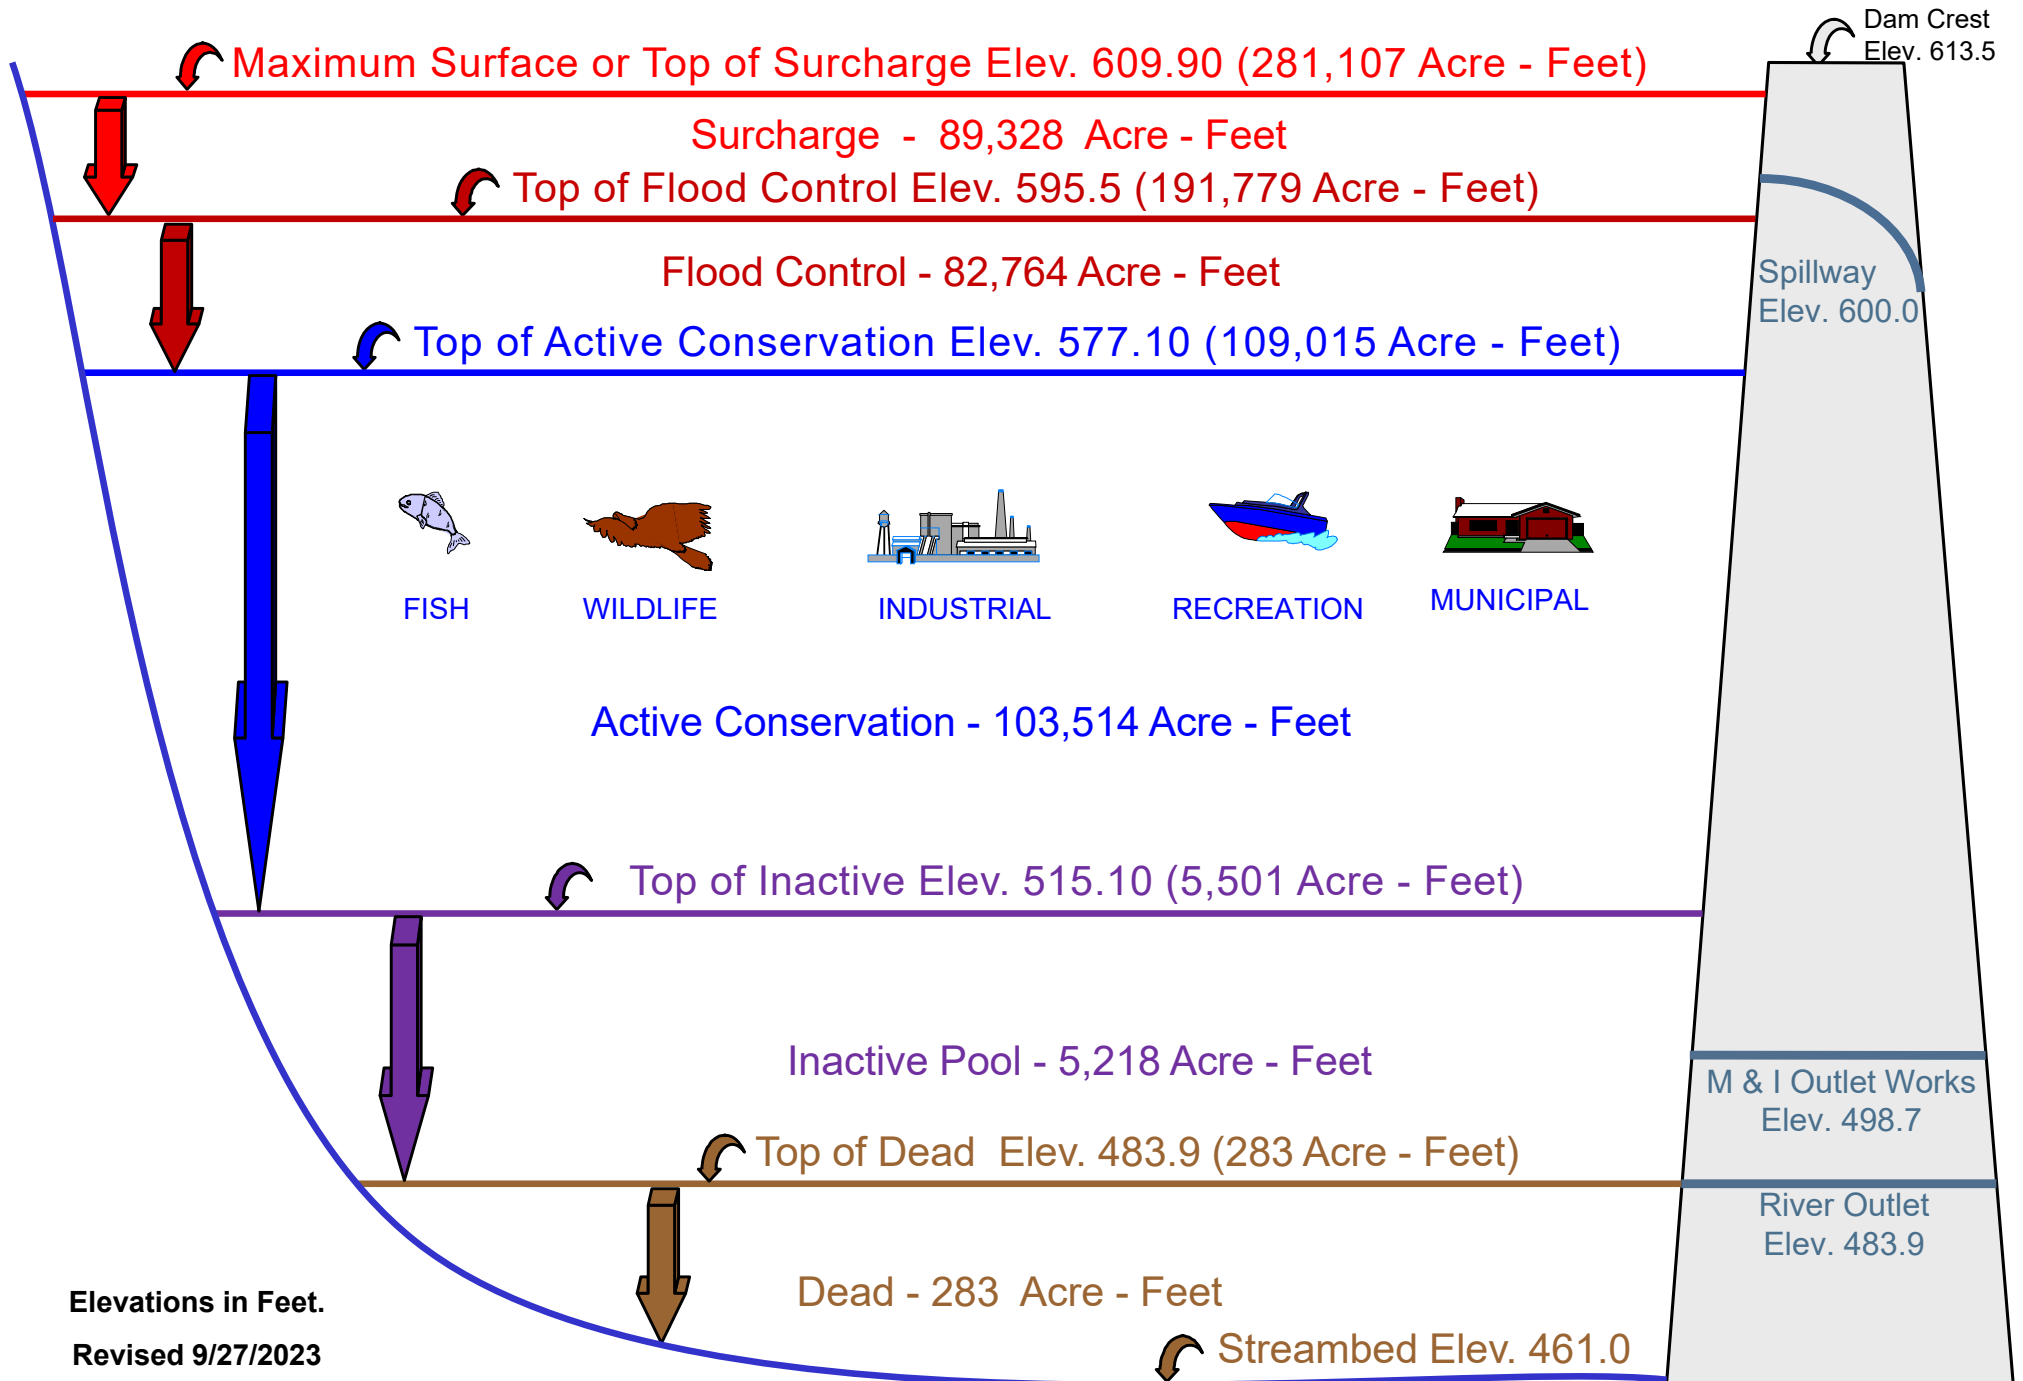

# MCGEE CREEK RESERVOIR ALLOCATIONS

Elevations in Feet.

Revised 9/27/2023