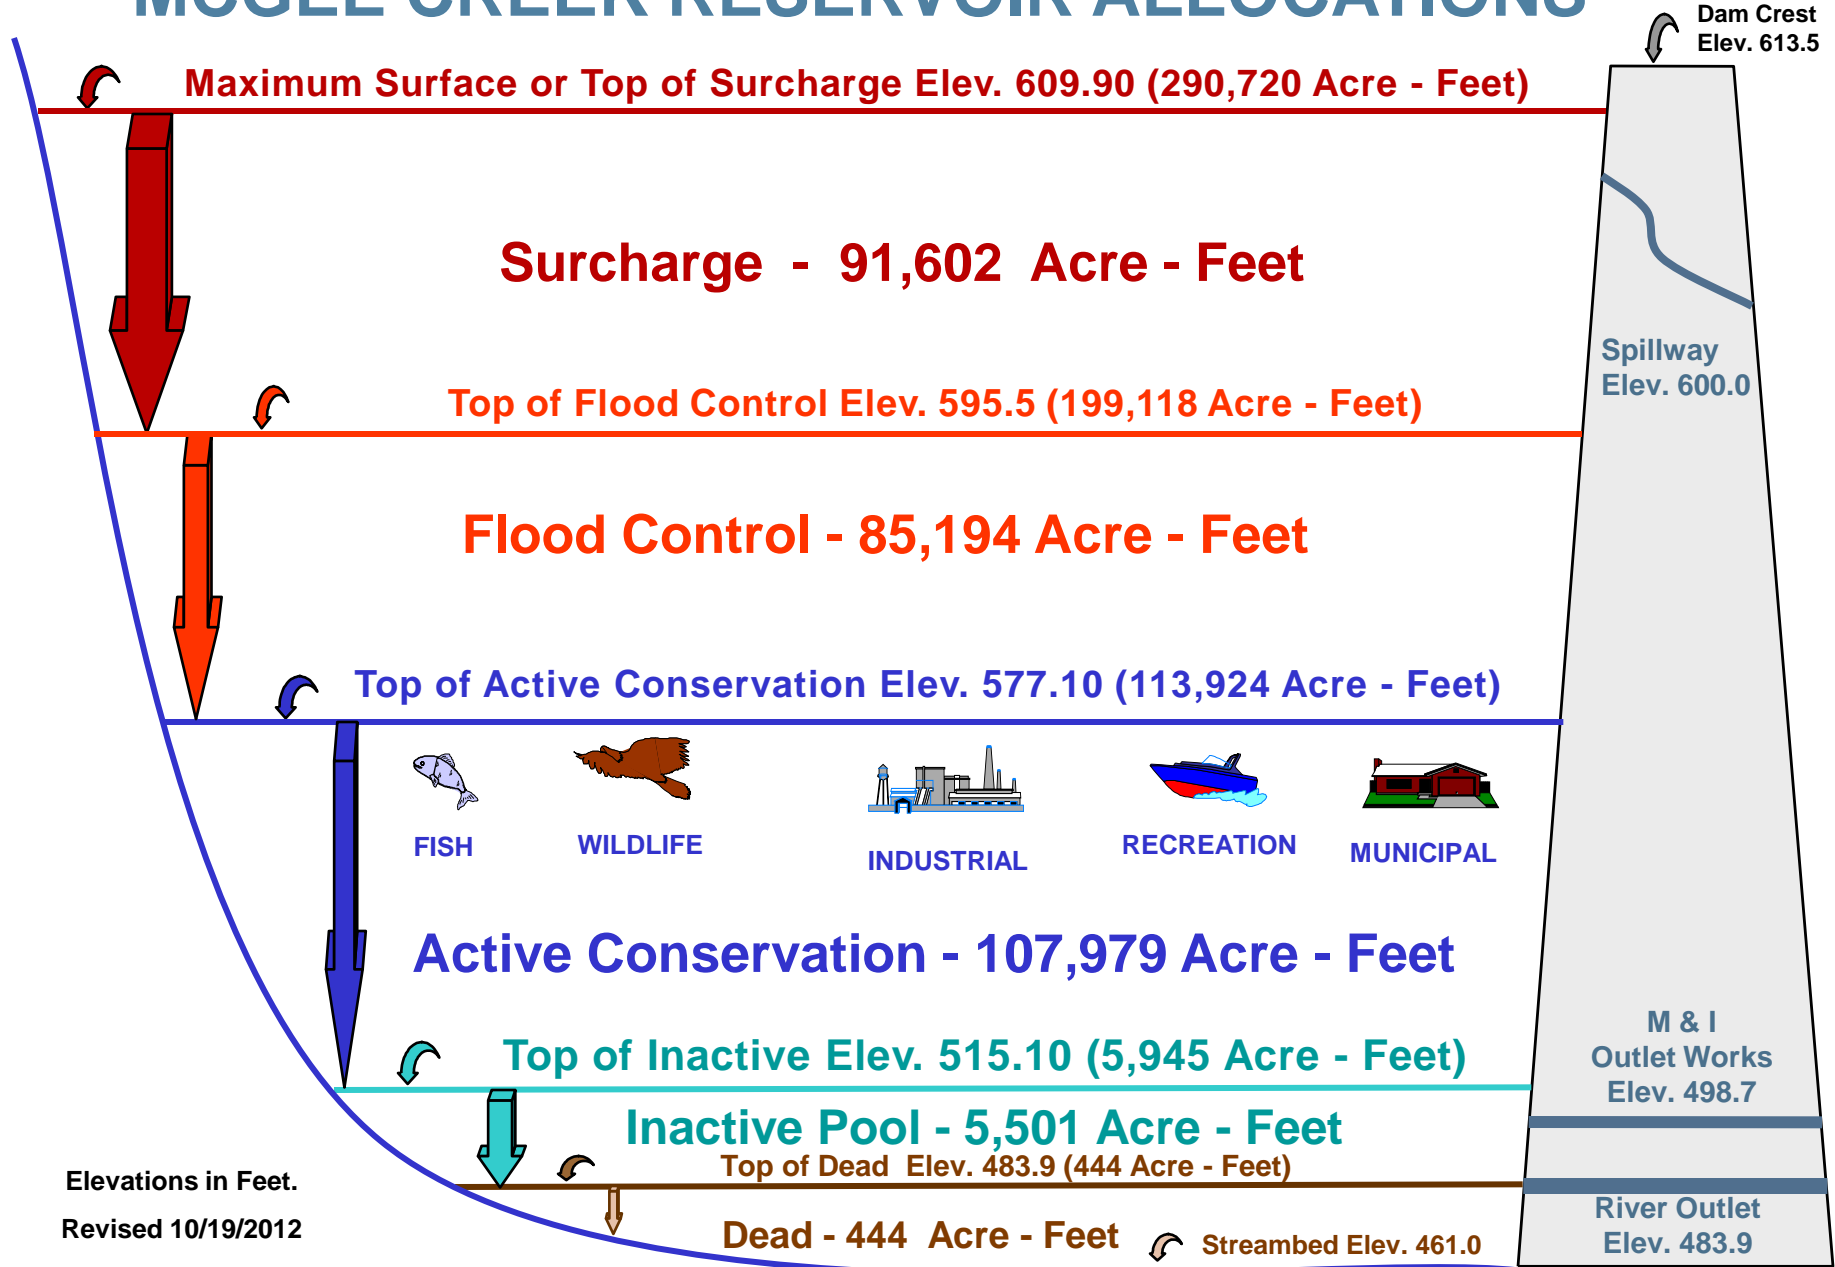

MCGEE CREEK RESERVOIR ALLOCATIONS

Elevations in Feet.

Revised 10/19/2012