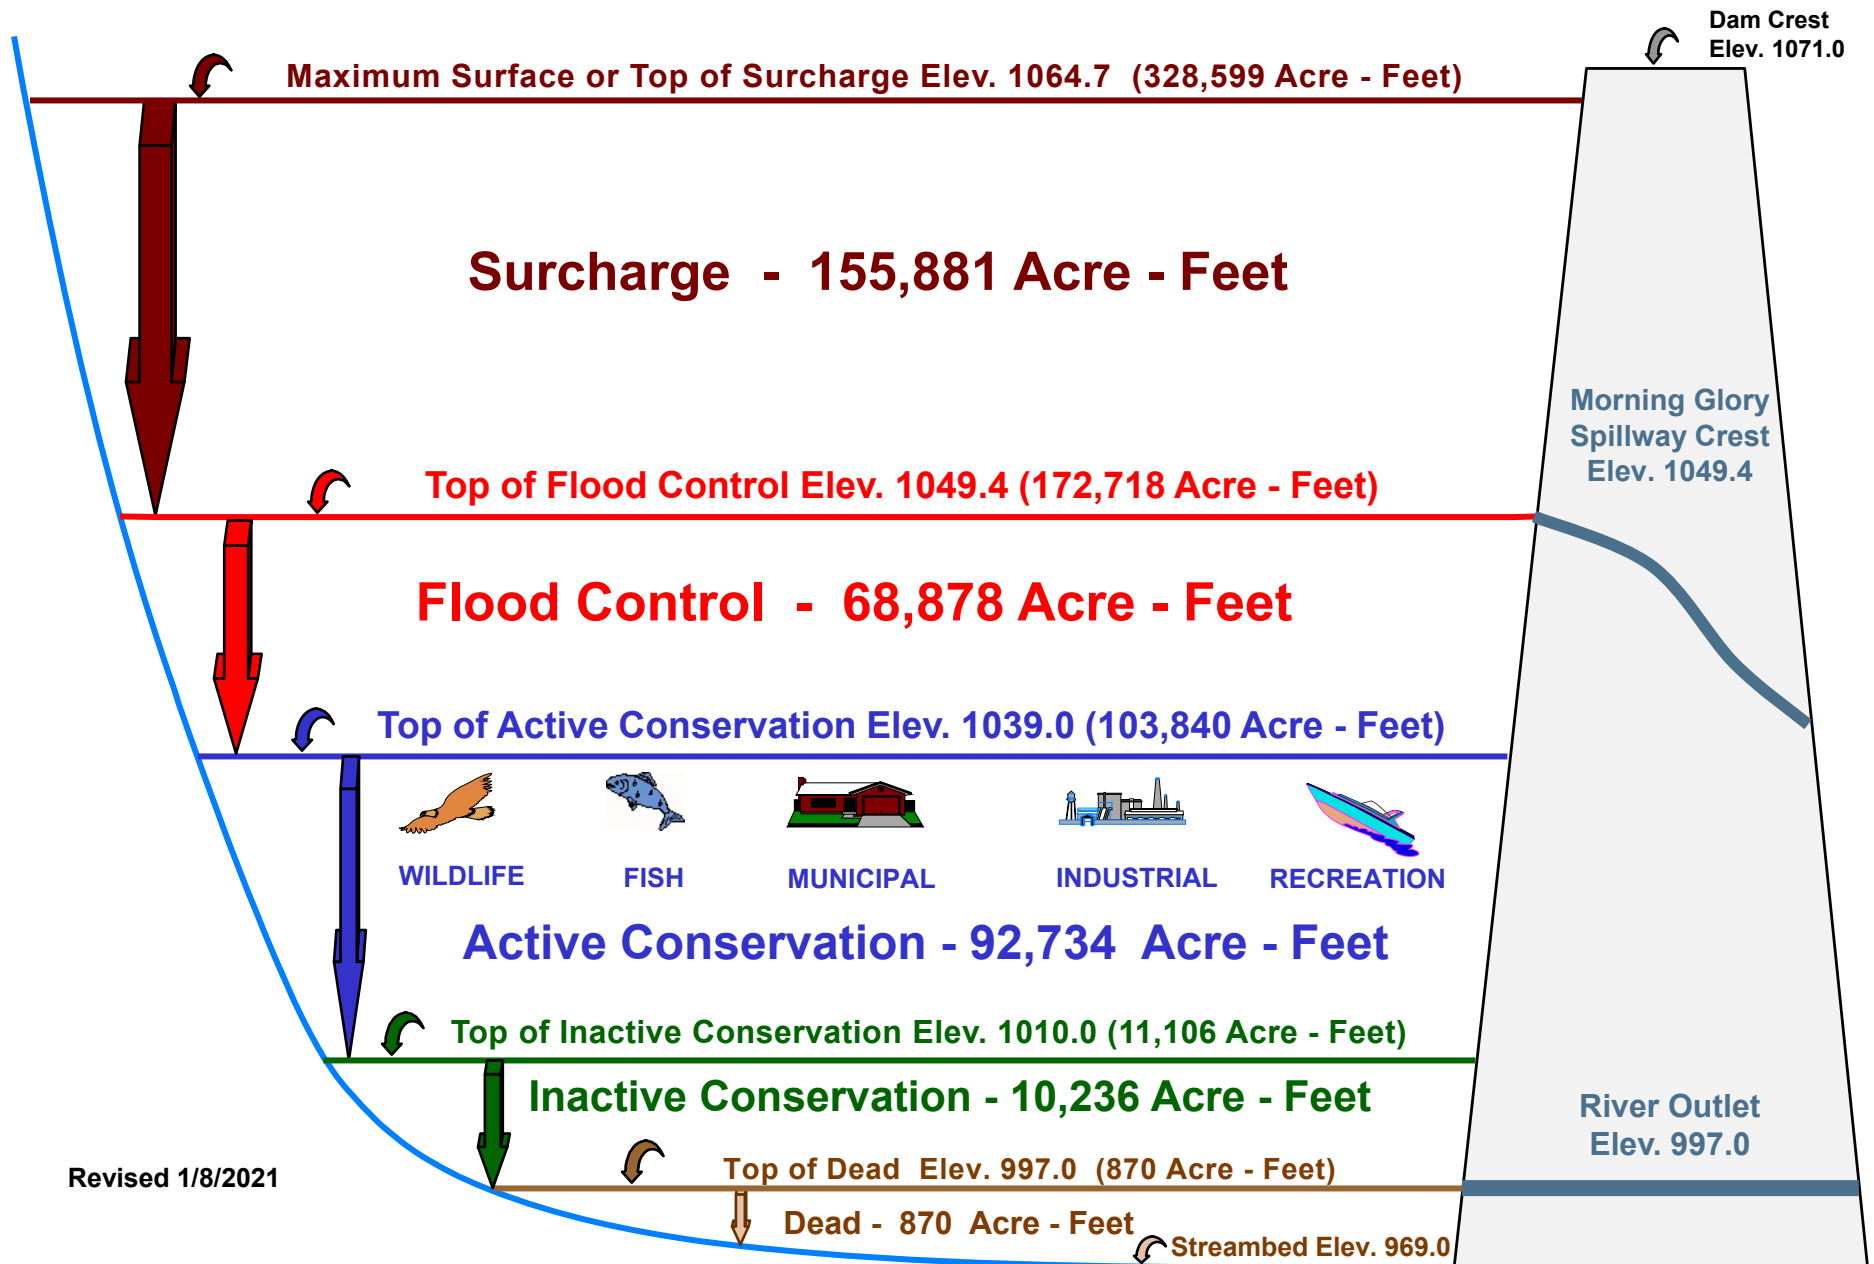

LAKE THUNDERBIRD (NORMAN DAM) ALLOCATIONS

Revised 1/8/2021