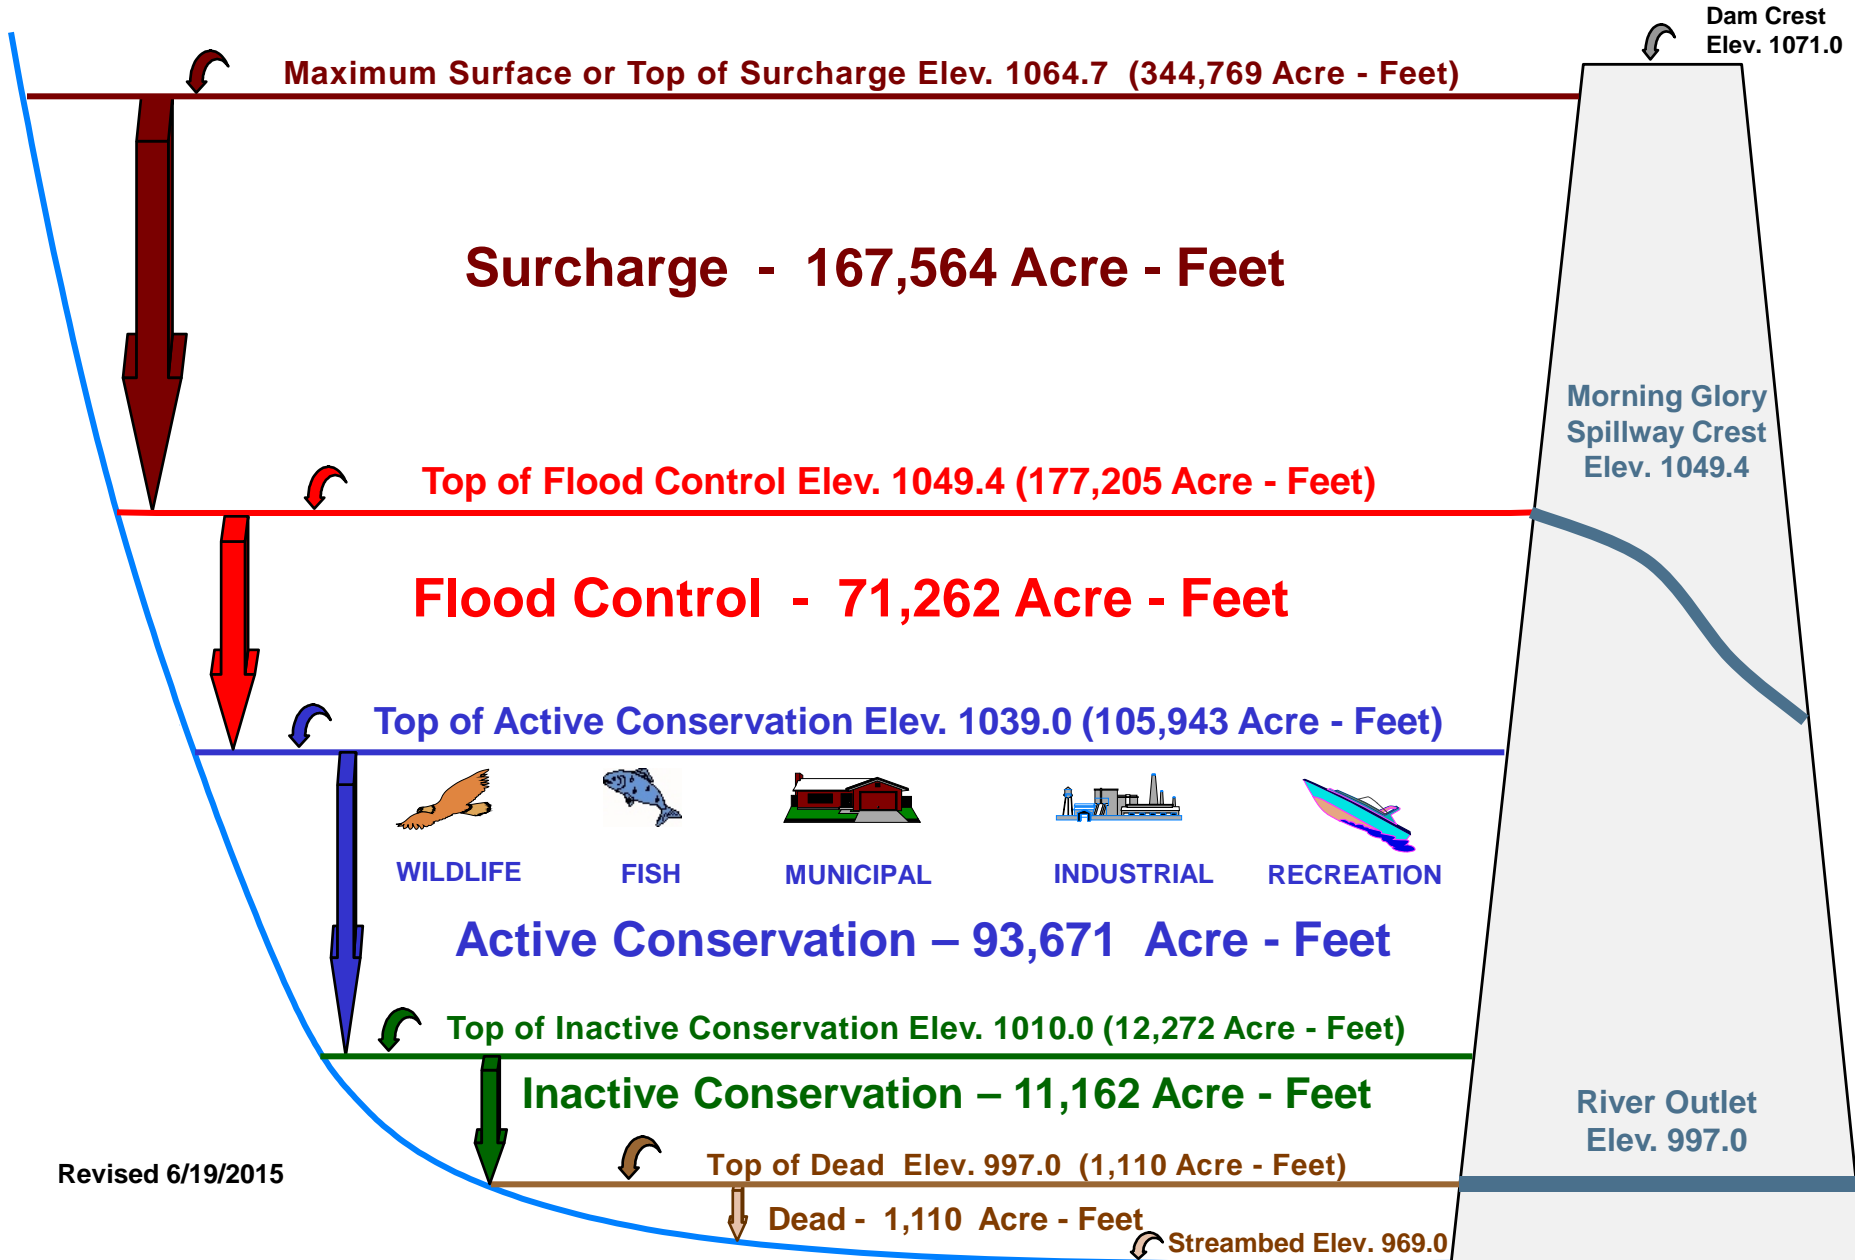

LAKE THUNDERBIRD (NORMAN DAM) ALLOCATIONS

Revised 6/19/2015