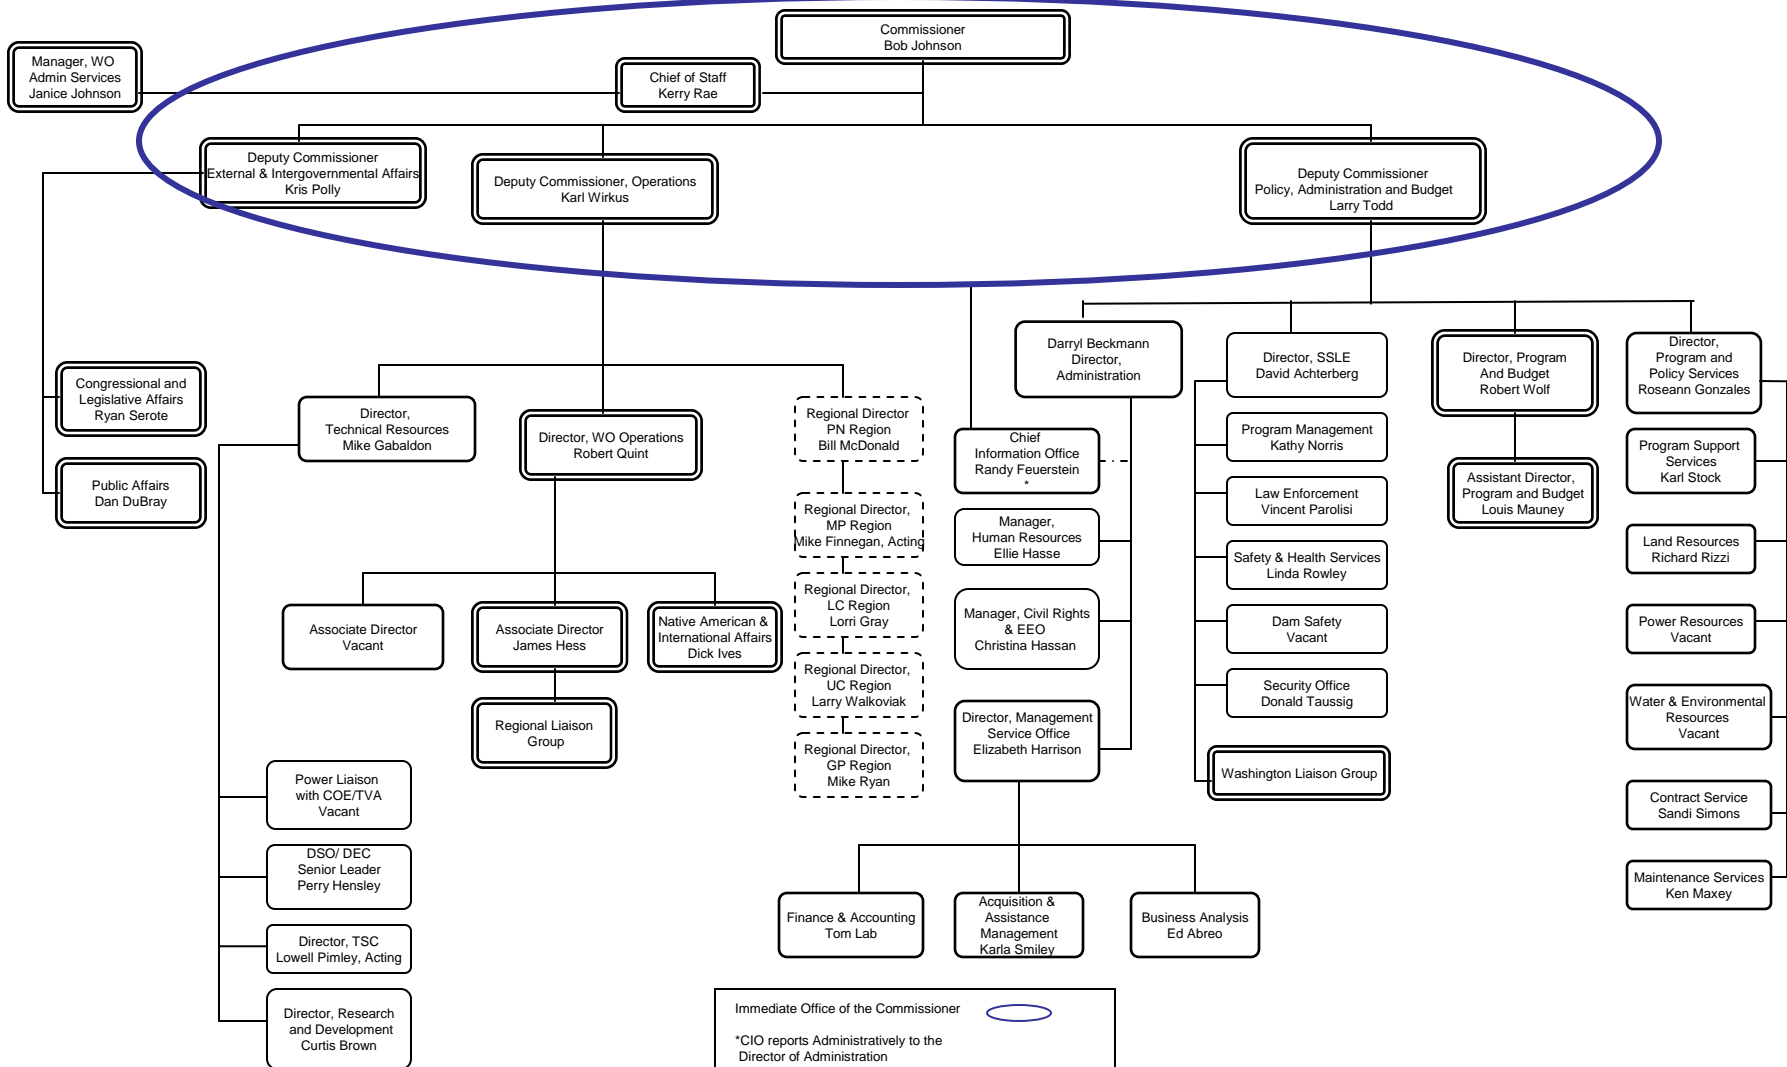

Bureau of Reclamation March 21, 2008

Immediate Office of the Commissioner

*CIO reports Administratively to the Director of Administration

Following Border denotes office location:
 Washington, D.C.
 Denver, CO - - - - -
 Regions