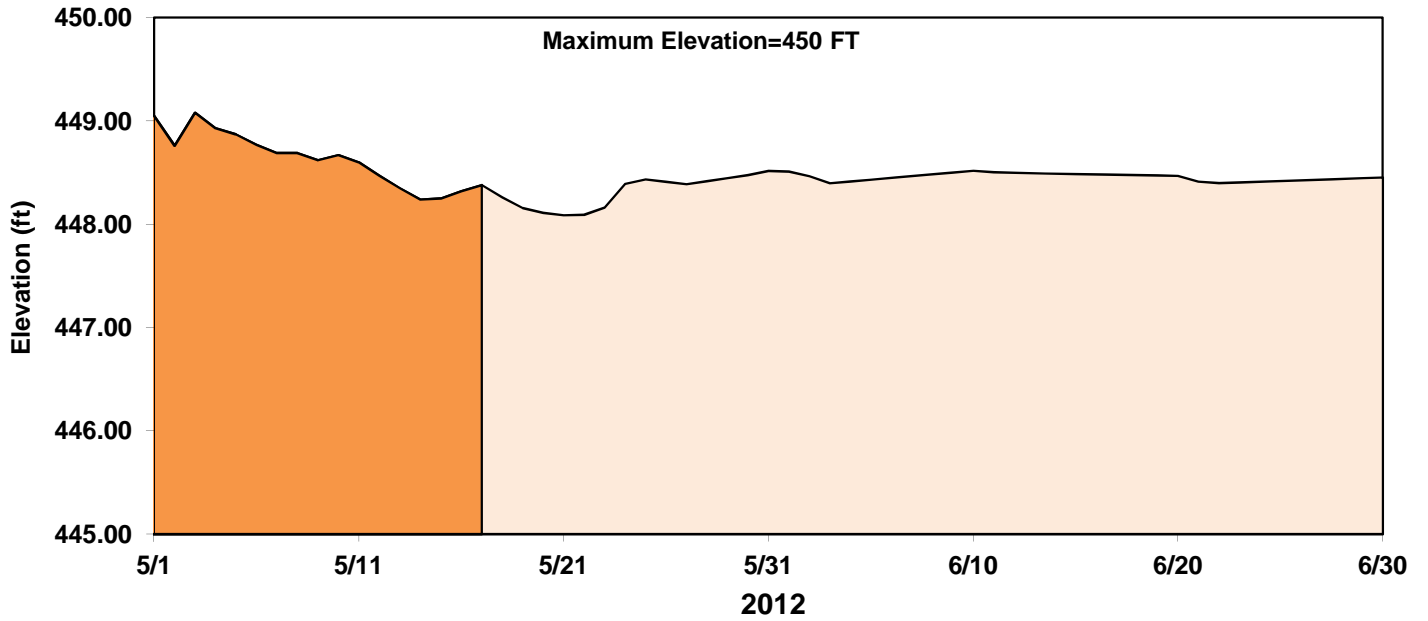

05/18/12

Lake Havasu End of Day Elevation

Parker Dam Daily Average Releases