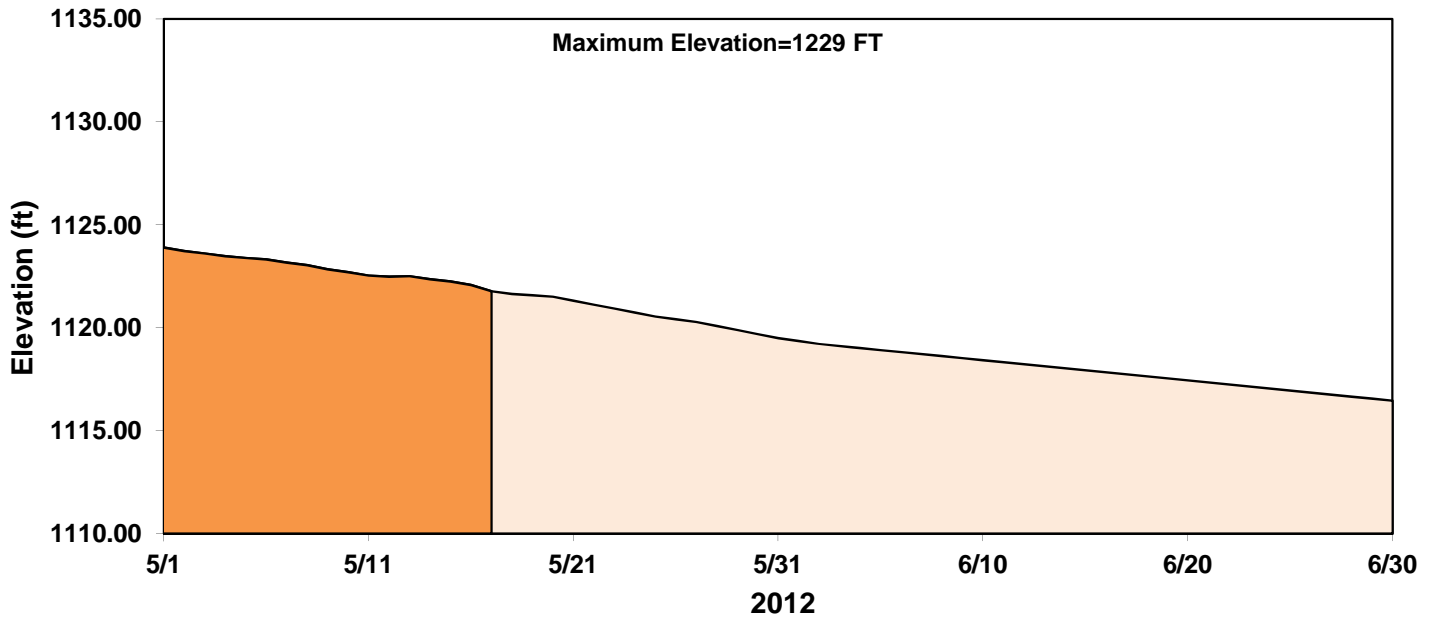

05/18/12

Lake Mead End of Day Elevation

Hoover Dam Daily Average Releases