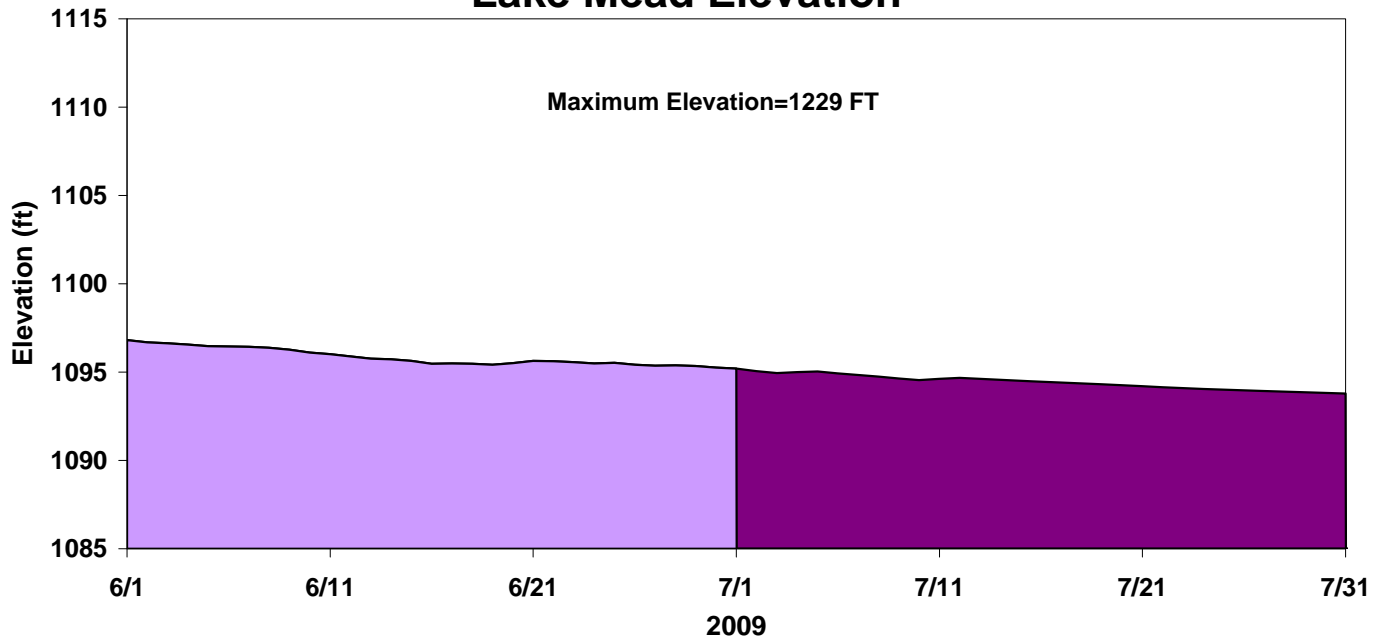

07/02/09

Lake Mead Elevation

Hoover Dam Releases