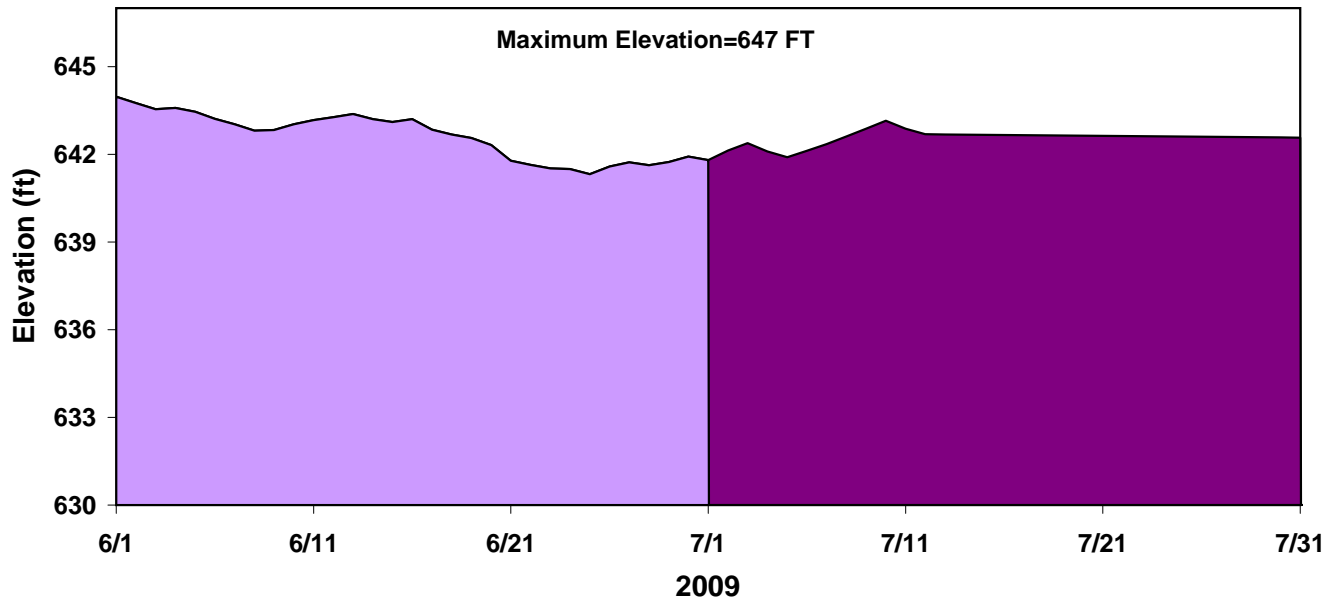

07/02/09

Lake Mohave Elevation

Davis Dam Releases