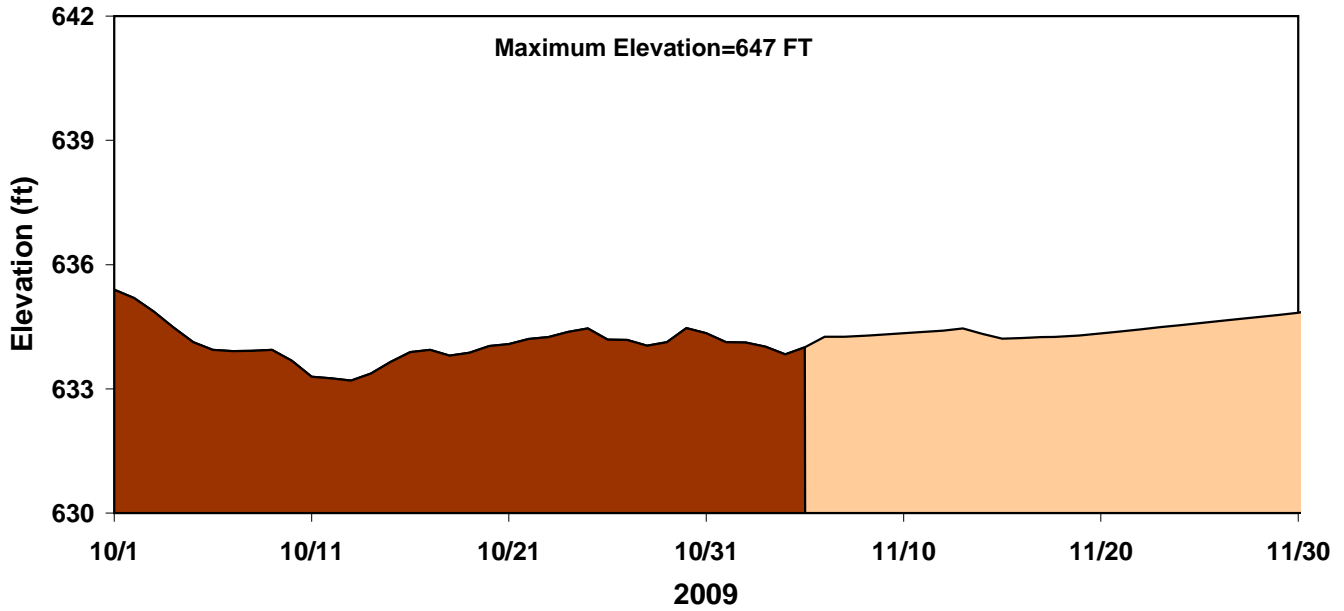

11/06/09

Lake Mohave Elevation

Davis Dam Releases