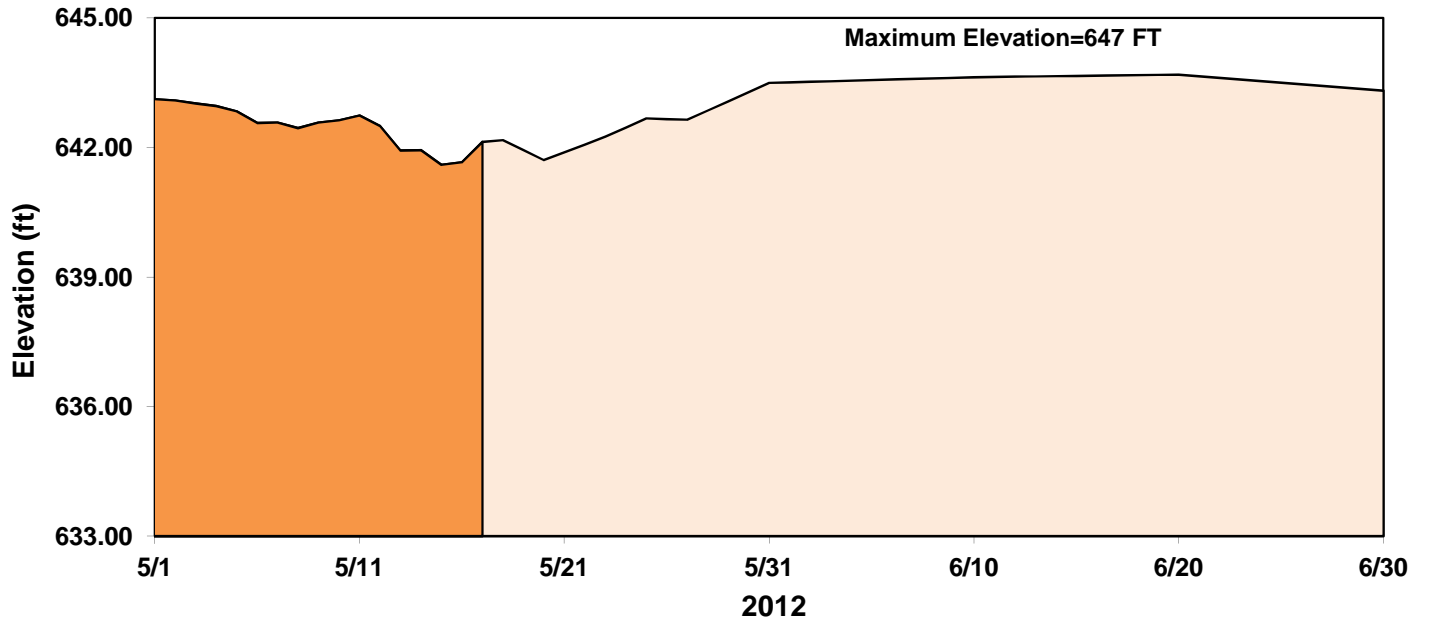

### Lake Mohave End of Day Elevation