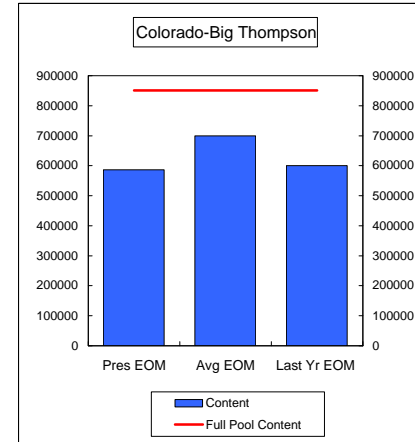

Percent of Average 95.9%
Percent of Last Year 102.1%
Percent of Full Capacity 39.6%

Percent of Average 84.7%
Percent of Last Year 106.5%
Percent of Full Capacity 67.8%

Percent of Average 88.8%
Percent of Last Year 108.7%
Percent of Full Capacity 69.0%

Percent of Average 80.9%
Percent of Last Year 122.6%
Percent of Full Capacity 39.5%

COMPARISON OF STORAGE CONTENT - PRESENT VS AVERAGE VS LAST YEAR DATA
in Acre-Feet
Data for September 30, 2007

Percent of Average 70.1%
Percent of Last Year 85.9%
Percent of Full Capacity 49.7%

Percent of Average 109.4%
Percent of Last Year 103.9%
Percent of Full Capacity 81.2%

Percent of Average 83.7%
Percent of Last Year 97.6%
Percent of Full Capacity 58.1%

Percent of Average 105.5%
Percent of Last Year 113.8%
Percent of Full Capacity 77.2%