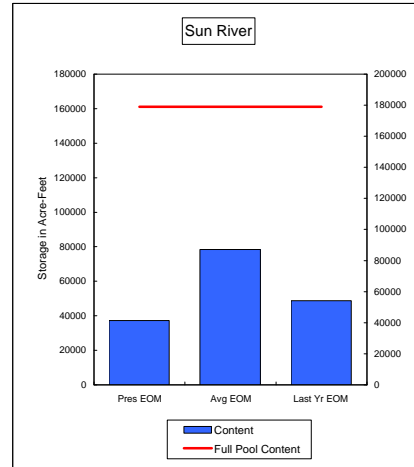

COMPARISON OF STORAGE CONTENT - PRESENT VS AVERAGE VS LAST YEAR DATA
in Acre-Feet
Data for September 30, 2007

Percent of Average 86.1%
Percent of Last Year 95.5%
Percent of Full Capacity 72.8%

Percent of Average 47.6%
Percent of Last Year 76.6%
Percent of Full Capacity 20.8%

Percent of Average 95.9%
Percent of Last Year 102.1%
Percent of Full Capacity 39.6%

Percent of Average 84.7%
Percent of Last Year 106.5%
Percent of Full Capacity 67.8%

Percent of Average 88.8%
Percent of Last Year 108.7%
Percent of Full Capacity 69.0%

Percent of Average 80.9%
Percent of Last Year 122.6%
Percent of Full Capacity 39.5%

COMPARISON OF STORAGE CONTENT - PRESENT VS AVERAGE VS LAST YEAR DATA
in Acre-Feet
Data for September 30, 2007

Percent of Average 70.1%
Percent of Last Year 85.9%
Percent of Full Capacity 49.7%