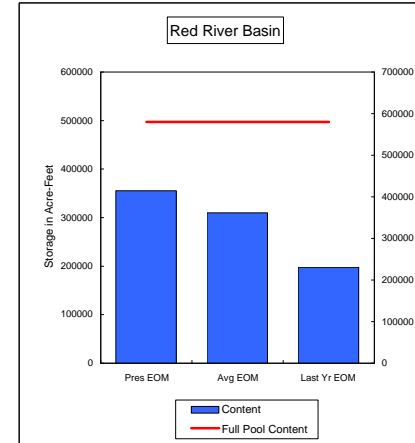

Percent of Average 41.7%
Percent of Last Year 84.0%
Percent of Full Capacity 20.0%

Percent of Average 91.7%
Percent of Last Year 184.1%
Percent of Full Capacity 61.6%

COMPARISON OF STORAGE CONTENT - PRESENT VS AVERAGE VS LAST YEAR DATA
in Acre-Feet
Data for September 30, 2007

Percent of Average 58.0%
Percent of Last Year 115.0%
Percent of Full Capacity 43.1%

Percent of Average 83.0%
Percent of Last Year 103.7%
Percent of Full Capacity 48.1%

Percent of Average 81.8%
Percent of Last Year 100.9%
Percent of Full Capacity 41.9%

Percent of Average 101.4%
Percent of Last Year 110.1%
Percent of Full Capacity 71.8%

Percent of Average 39.7%
Percent of Last Year 84.9%
Percent of Full Capacity 10.7%

Percent of Average 114.7%
Percent of Last Year 179.4%
Percent of Full Capacity 61.2%