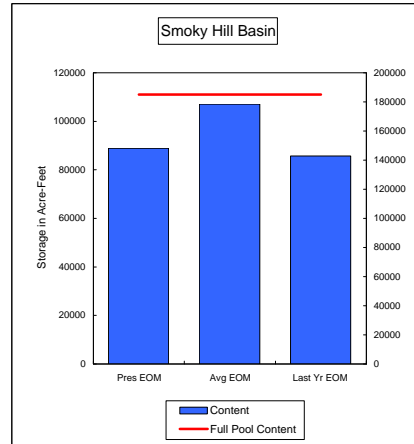

Percent of Average 109.4%
Percent of Last Year 103.9%
Percent of Full Capacity 81.2%

Percent of Average 83.7%
Percent of Last Year 97.6%
Percent of Full Capacity 58.1%

Percent of Average 105.5%
Percent of Last Year 113.8%
Percent of Full Capacity 77.2%

Percent of Average 41.7%
Percent of Last Year 84.0%
Percent of Full Capacity 20.0%

Percent of Average 91.7%
Percent of Last Year 184.1%
Percent of Full Capacity 61.6%

COMPARISON OF STORAGE CONTENT - PRESENT VS AVERAGE VS LAST YEAR DATA
in Acre-Feet
Data for September 30, 2007

Percent of Average 58.0%
Percent of Last Year 115.0%
Percent of Full Capacity 43.1%

Percent of Average 83.0%
Percent of Last Year 103.7%
Percent of Full Capacity 48.1%

Percent of Average 81.8%
Percent of Last Year 100.9%
Percent of Full Capacity 41.9%