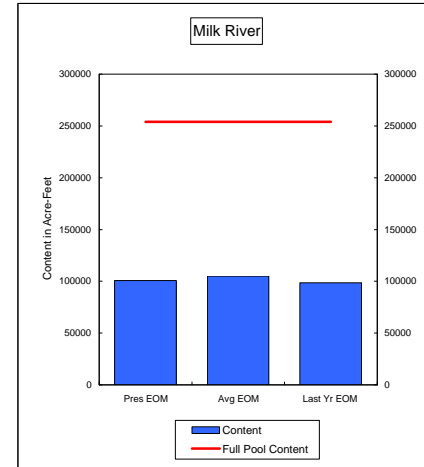

COMPARISON OF STORAGE CONTENT - PRESENT VS AVERAGE VS LAST YEAR DATA
in Acre-Feet
Data for September 30, 2007

Percent of Average 86.1%
Percent of Last Year 95.5%
Percent of Full Capacity 72.8%

Percent of Average 47.6%
Percent of Last Year 76.6%
Percent of Full Capacity 20.8%

Percent of Average 95.9%
Percent of Last Year 102.1%
Percent of Full Capacity 39.6%

Percent of Average 84.7%
Percent of Last Year 106.5%
Percent of Full Capacity 67.8%

Percent of Average 88.8%
Percent of Last Year 108.7%
Percent of Full Capacity 69.0%

Percent of Average 80.9%
Percent of Last Year 122.6%
Percent of Full Capacity 39.5%

COMPARISON OF STORAGE CONTENT - PRESENT VS AVERAGE VS LAST YEAR DATA
in Acre-Feet
Data for September 30, 2007

Percent of Average 70.1%
Percent of Last Year 85.9%
Percent of Full Capacity 49.7%