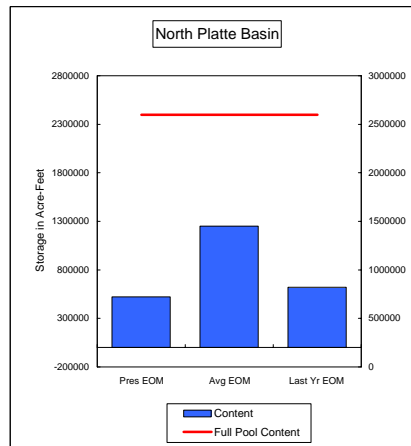

COMPARISON OF STORAGE CONTENT - PRESENT VS AVERAGE VS LAST YEAR DATA
in Acre-Feet
Data for September 30, 2007

Percent of Average 86.1%
Percent of Last Year 95.5%
Percent of Full Capacity 72.8%

Percent of Average 47.6%
Percent of Last Year 76.6%
Percent of Full Capacity 20.8%

Percent of Average 95.9%
Percent of Last Year 102.1%
Percent of Full Capacity 39.6%

Percent of Average 84.7%
Percent of Last Year 106.5%
Percent of Full Capacity 67.8%

Percent of Average 88.8%
Percent of Last Year 108.7%
Percent of Full Capacity 69.0%

Percent of Average 80.9%
Percent of Last Year 122.6%
Percent of Full Capacity 39.5%

COMPARISON OF STORAGE CONTENT - PRESENT VS AVERAGE VS LAST YEAR DATA
in Acre-Feet
Data for September 30, 2007

Percent of Average 70.1%
Percent of Last Year 85.9%
Percent of Full Capacity 49.7%

Percent of Average 109.4%
Percent of Last Year 103.9%
Percent of Full Capacity 81.2%

Percent of Average 83.7%
Percent of Last Year 97.6%
Percent of Full Capacity 58.1%

Percent of Average 105.5%
Percent of Last Year 113.8%
Percent of Full Capacity 77.2%