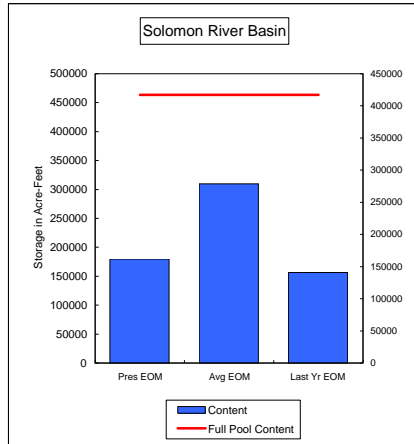

Percent of Average 80.9%
Percent of Last Year 122.6%
Percent of Full Capacity 39.5%

COMPARISON OF STORAGE CONTENT - PRESENT VS AVERAGE VS LAST YEAR DATA
in Acre-Feet
Data for September 30, 2007

Percent of Average 70.1%
Percent of Last Year 85.9%
Percent of Full Capacity 49.7%

Percent of Average 109.4%
Percent of Last Year 103.9%
Percent of Full Capacity 81.2%

Percent of Average 83.7%
Percent of Last Year 97.6%
Percent of Full Capacity 58.1%

Percent of Average 105.5%
Percent of Last Year 113.8%
Percent of Full Capacity 77.2%

Percent of Average 41.7%
Percent of Last Year 84.0%
Percent of Full Capacity 20.0%

Percent of Average 91.7%
Percent of Last Year 184.1%
Percent of Full Capacity 61.6%

COMPARISON OF STORAGE CONTENT - PRESENT VS AVERAGE VS LAST YEAR DATA
in Acre-Feet
Data for September 30, 2007