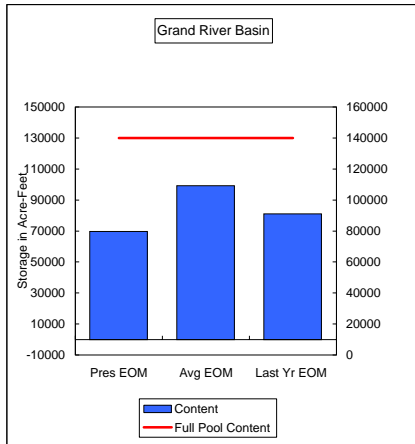

COMPARISON OF STORAGE CONTENT - PRESENT VS AVERAGE VS LAST YEAR DATA
in Acre-Feet
Data for September 30, 2007

Percent of Average 86.1%
Percent of Last Year 95.5%
Percent of Full Capacity 72.8%

Percent of Average 47.6%
Percent of Last Year 76.6%
Percent of Full Capacity 20.8%

Percent of Average 95.9%
Percent of Last Year 102.1%
Percent of Full Capacity 39.6%

Percent of Average 84.7%
Percent of Last Year 106.5%
Percent of Full Capacity 67.8%

Percent of Average 88.8%
Percent of Last Year 108.7%
Percent of Full Capacity 69.0%

Percent of Average 80.9%
Percent of Last Year 122.6%
Percent of Full Capacity 39.5%

COMPARISON OF STORAGE CONTENT - PRESENT VS AVERAGE VS LAST YEAR DATA
in Acre-Feet
Data for September 30, 2007

Percent of Average 70.1%
Percent of Last Year 85.9%
Percent of Full Capacity 49.7%

Percent of Average 109.4%
Percent of Last Year 103.9%
Percent of Full Capacity 81.2%

Percent of Average 83.7%
Percent of Last Year 97.6%
Percent of Full Capacity 58.1%

Percent of Average 105.5%
Percent of Last Year 113.8%
Percent of Full Capacity 77.2%