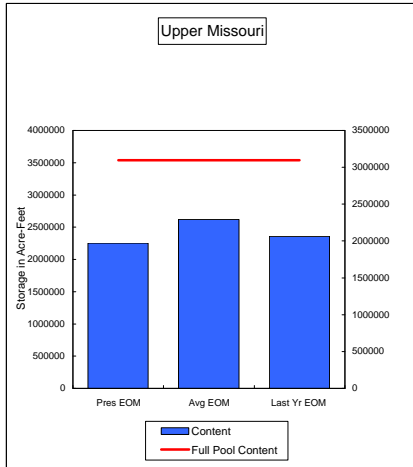

COMPARISON OF STORAGE CONTENT - PRESENT VS AVERAGE VS LAST YEAR DATA
in Acre-Feet
Data for September 30, 2007

Percent of Average 86.1%
Percent of Last Year 95.5%
Percent of Full Capacity 72.8%

Percent of Average 47.6%
Percent of Last Year 76.6%
Percent of Full Capacity 20.8%

Percent of Average 95.9%
Percent of Last Year 102.1%
Percent of Full Capacity 39.6%

Percent of Average 84.7%
Percent of Last Year 106.5%
Percent of Full Capacity 67.8%

Percent of Average 88.8%
Percent of Last Year 108.7%
Percent of Full Capacity 69.0%

Percent of Average 80.9%
Percent of Last Year 122.6%
Percent of Full Capacity 39.5%

COMPARISON OF STORAGE CONTENT - PRESENT VS AVERAGE VS LAST YEAR DATA
in Acre-Feet
Data for September 30, 2007

Percent of Average 70.1%
Percent of Last Year 85.9%
Percent of Full Capacity 49.7%