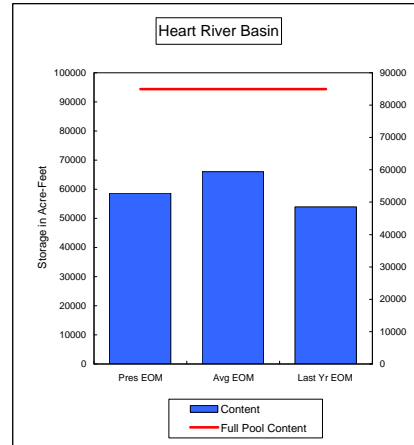

COMPARISON OF STORAGE CONTENT - PRESENT VS AVERAGE VS LAST YEAR DATA
in Acre-Feet
Data for September 30, 2007

Percent of Average 86.1%
Percent of Last Year 95.5%
Percent of Full Capacity 72.8%

Percent of Average 47.6%
Percent of Last Year 76.6%
Percent of Full Capacity 20.8%

Percent of Average 95.9%
Percent of Last Year 102.1%
Percent of Full Capacity 39.6%

Percent of Average 84.7%
Percent of Last Year 106.5%
Percent of Full Capacity 67.8%

Percent of Average 88.8%
Percent of Last Year 108.7%
Percent of Full Capacity 69.0%

Percent of Average 80.9%
Percent of Last Year 122.6%
Percent of Full Capacity 39.5%

COMPARISON OF STORAGE CONTENT - PRESENT VS AVERAGE VS LAST YEAR DATA
in Acre-Feet
Data for September 30, 2007

Percent of Average 70.1%
Percent of Last Year 85.9%
Percent of Full Capacity 49.7%