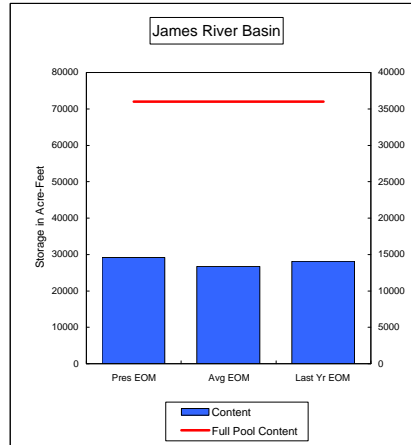

COMPARISON OF STORAGE CONTENT - PRESENT VS AVERAGE VS LAST YEAR DATA
in Acre-Feet
Data for September 30, 2007

Percent of Average 86.1%
Percent of Last Year 95.5%
Percent of Full Capacity 72.8%

Percent of Average 47.6%
Percent of Last Year 76.6%
Percent of Full Capacity 20.8%

Percent of Average 95.9%
Percent of Last Year 102.1%
Percent of Full Capacity 39.6%

Percent of Average 84.7%
Percent of Last Year 106.5%
Percent of Full Capacity 67.8%

Percent of Average 88.8%
Percent of Last Year 108.7%
Percent of Full Capacity 69.0%

Percent of Average 80.9%
Percent of Last Year 122.6%
Percent of Full Capacity 39.5%

COMPARISON OF STORAGE CONTENT - PRESENT VS AVERAGE VS LAST YEAR DATA
in Acre-Feet
Data for September 30, 2007

Percent of Average 70.1%
Percent of Last Year 85.9%
Percent of Full Capacity 49.7%