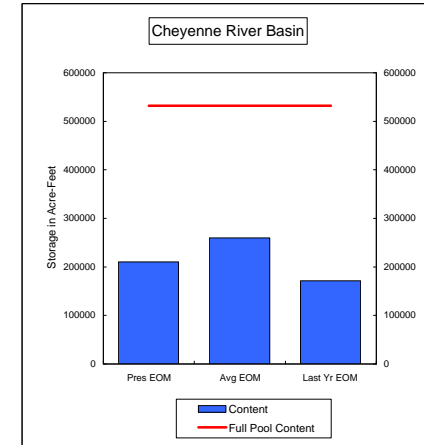

COMPARISON OF STORAGE CONTENT - PRESENT VS AVERAGE VS LAST YEAR DATA
in Acre-Feet
Data for September 30, 2007

Percent of Average 86.1%
Percent of Last Year 95.5%
Percent of Full Capacity 72.8%

Percent of Average 47.6%
Percent of Last Year 76.6%
Percent of Full Capacity 20.8%

Percent of Average 95.9%
Percent of Last Year 102.1%
Percent of Full Capacity 39.6%

Percent of Average 84.7%
Percent of Last Year 106.5%
Percent of Full Capacity 67.8%

Percent of Average 88.8%
Percent of Last Year 108.7%
Percent of Full Capacity 69.0%

Percent of Average 80.9%
Percent of Last Year 122.6%
Percent of Full Capacity 39.5%

COMPARISON OF STORAGE CONTENT - PRESENT VS AVERAGE VS LAST YEAR DATA
in Acre-Feet
Data for September 30, 2007

Percent of Average 70.1%
Percent of Last Year 85.9%
Percent of Full Capacity 49.7%