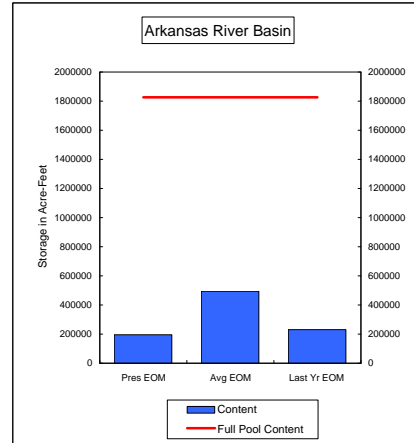

Percent of Average 41.7%
Percent of Last Year 84.0%
Percent of Full Capacity 20.0%

Percent of Average 91.7%
Percent of Last Year 184.1%
Percent of Full Capacity 61.6%

COMPARISON OF STORAGE CONTENT - PRESENT VS AVERAGE VS LAST YEAR DATA
in Acre-Feet
Data for September 30, 2007

Percent of Average 58.0%
Percent of Last Year 115.0%
Percent of Full Capacity 43.1%

Percent of Average 83.0%
Percent of Last Year 103.7%
Percent of Full Capacity 48.1%

Percent of Average 81.8%
Percent of Last Year 100.9%
Percent of Full Capacity 41.9%

Percent of Average 101.4%
Percent of Last Year 110.1%
Percent of Full Capacity 71.8%

Percent of Average 39.7%
Percent of Last Year 84.9%
Percent of Full Capacity 10.7%

Percent of Average 114.7%
Percent of Last Year 179.4%
Percent of Full Capacity 61.2%