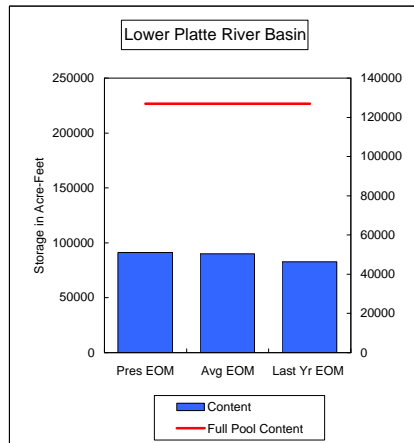

Percent of Average 80.9%
Percent of Last Year 122.6%
Percent of Full Capacity 39.5%

COMPARISON OF STORAGE CONTENT - PRESENT VS AVERAGE VS LAST YEAR DATA
in Acre-Feet
Data for September 30, 2007

Percent of Average 70.1%
Percent of Last Year 85.9%
Percent of Full Capacity 49.7%

Percent of Average 109.4%
Percent of Last Year 103.9%
Percent of Full Capacity 81.2%

Percent of Average 83.7%
Percent of Last Year 97.6%
Percent of Full Capacity 58.1%

Percent of Average 105.5%
Percent of Last Year 113.8%
Percent of Full Capacity 77.2%

Percent of Average 41.7%
Percent of Last Year 84.0%
Percent of Full Capacity 20.0%

Percent of Average 91.7%
Percent of Last Year 184.1%
Percent of Full Capacity 61.6%

COMPARISON OF STORAGE CONTENT - PRESENT VS AVERAGE VS LAST YEAR DATA
in Acre-Feet
Data for September 30, 2007

Percent of Average 58.0%
Percent of Last Year 115.0%
Percent of Full Capacity 43.1%

Percent of Average 83.0%
Percent of Last Year 103.7%
Percent of Full Capacity 48.1%

Percent of Average 81.8%
Percent of Last Year 100.9%
Percent of Full Capacity 41.9%