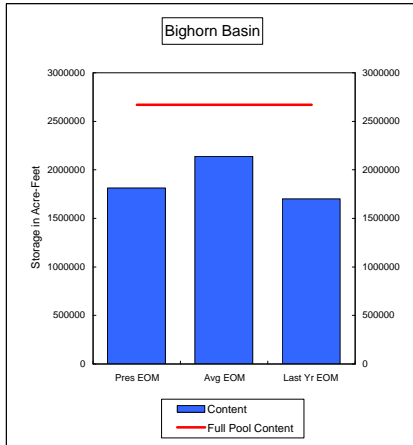

COMPARISON OF STORAGE CONTENT - PRESENT VS AVERAGE VS LAST YEAR DATA
in Acre-Feet
Data for September 30, 2007

Percent of Average 86.1%
Percent of Last Year 95.5%
Percent of Full Capacity 72.8%

Percent of Average 47.6%
Percent of Last Year 76.6%
Percent of Full Capacity 20.8%

Percent of Average 95.9%
Percent of Last Year 102.1%
Percent of Full Capacity 39.6%

Percent of Average 84.7%
Percent of Last Year 106.5%
Percent of Full Capacity 67.8%

Percent of Average 88.8%
Percent of Last Year 108.7%
Percent of Full Capacity 69.0%

Percent of Average 80.9%
Percent of Last Year 122.6%
Percent of Full Capacity 39.5%

COMPARISON OF STORAGE CONTENT - PRESENT VS AVERAGE VS LAST YEAR DATA
in Acre-Feet
Data for September 30, 2007

Percent of Average 70.1%
Percent of Last Year 85.9%
Percent of Full Capacity 49.7%