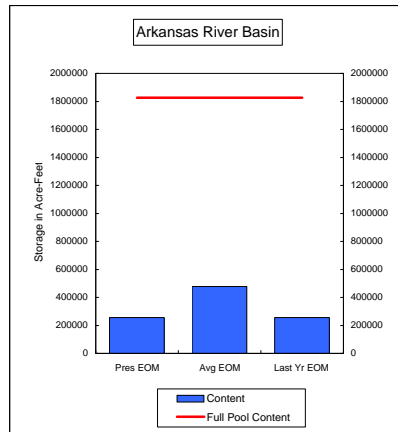

Percent of Average **112.1%**
Percent of Last Year **105.7%**
Percent of Full Capacity **89.6%**

Percent of Average **116.9%**
Percent of Last Year **143.8%**
Percent of Full Capacity **72.8%**

Percent of Average **96.3%**
Percent of Last Year **97.5%**
Percent of Full Capacity **73.9%**

COMPARISON OF STORAGE CONTENT - PRESENT VS AVERAGE VS LAST YEAR DATA
in Acre-Feet
Data for July 31, 2009

Percent of Average 121.0%
Percent of Last Year 125.0%
Percent of Full Capacity 96.8%

Percent of Average 73.3%
Percent of Last Year 93.4%
Percent of Full Capacity 43.6%

Percent of Average 98.9%
Percent of Last Year 107.3%
Percent of Full Capacity 62.9%

Percent of Average 98.3%
Percent of Last Year 97.7%
Percent of Full Capacity 98.5%

Percent of Average 53.6%
Percent of Last Year 99.9%
Percent of Full Capacity 14.0%