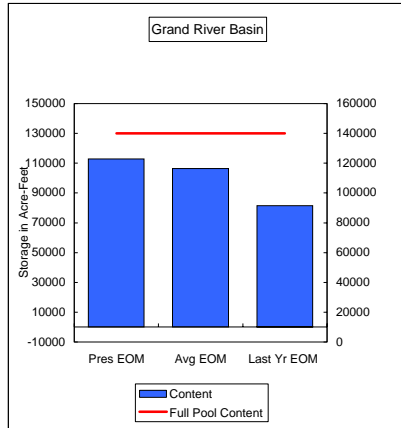

COMPARISON OF STORAGE CONTENT - PRESENT VS AVERAGE VS LAST YEAR DATA
in Acre-Feet
Data for July 31, 2009

Percent of Average **101.2%**
Percent of Last Year **101.0%**
Percent of Full Capacity **94.5%**

Percent of Average **89.6%**
Percent of Last Year **79.2%**
Percent of Full Capacity **59.7%**

Percent of Average **113.3%**
Percent of Last Year **88.8%**
Percent of Full Capacity **65.7%**

Percent of Average **109.7%**
Percent of Last Year **103.1%**
Percent of Full Capacity **97.6%**

Percent of Average **99.2%**
Percent of Last Year **139.7%**
Percent of Full Capacity **84.9%**

Percent of Average **130.9%**
Percent of Last Year **105.7%**
Percent of Full Capacity **77.1%**

COMPARISON OF STORAGE CONTENT - PRESENT VS AVERAGE VS LAST YEAR DATA
in Acre-Feet
Data for July 31, 2009

Percent of Average **106.1%**
Percent of Last Year **138.7%**
Percent of Full Capacity **80.7%**

Percent of Average **111.5%**
Percent of Last Year **115.7%**
Percent of Full Capacity **96.8%**

Percent of Average **110.5%**
Percent of Last Year **115.8%**
Percent of Full Capacity **88.1%**