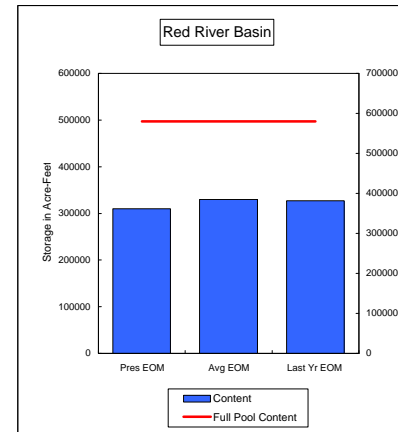

Percent of Average **112.1%**
Percent of Last Year **105.7%**
Percent of Full Capacity **89.6%**

Percent of Average **116.9%**
Percent of Last Year **143.8%**
Percent of Full Capacity **72.8%**

Percent of Average **96.3%**
Percent of Last Year **97.5%**
Percent of Full Capacity **73.9%**

COMPARISON OF STORAGE CONTENT - PRESENT VS AVERAGE VS LAST YEAR DATA
in Acre-Feet
Data for July 31, 2009

Percent of Average 121.0%
Percent of Last Year 125.0%
Percent of Full Capacity 96.8%

Percent of Average 73.3%
Percent of Last Year 93.4%
Percent of Full Capacity 43.6%

Percent of Average 98.9%
Percent of Last Year 107.3%
Percent of Full Capacity 62.9%

Percent of Average 98.3%
Percent of Last Year 97.7%
Percent of Full Capacity 98.5%

Percent of Average 53.6%
Percent of Last Year 99.9%
Percent of Full Capacity 14.0%