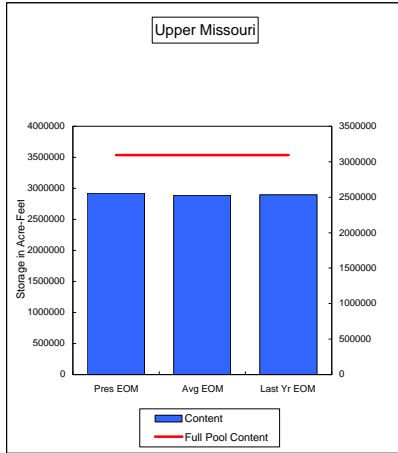

COMPARISON OF STORAGE CONTENT - PRESENT VS AVERAGE VS LAST YEAR DATA
in Acre-Feet
Data for July 31, 2009

Percent of Average **101.2%**
Percent of Last Year **101.0%**
Percent of Full Capacity **94.5%**

Percent of Average **89.6%**
Percent of Last Year **79.2%**
Percent of Full Capacity **59.7%**

Percent of Average **113.3%**
Percent of Last Year **88.8%**
Percent of Full Capacity **65.7%**

Percent of Average **109.7%**
Percent of Last Year **103.1%**
Percent of Full Capacity **97.6%**