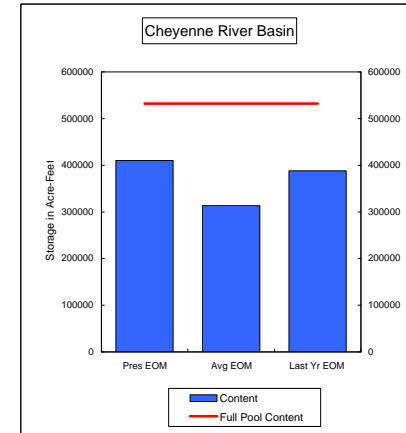

COMPARISON OF STORAGE CONTENT - PRESENT VS AVERAGE VS LAST YEAR DATA
in Acre-Feet
Data for July 31, 2009

Percent of Average **101.2%**
Percent of Last Year **101.0%**
Percent of Full Capacity **94.5%**

Percent of Average **89.6%**
Percent of Last Year **79.2%**
Percent of Full Capacity **59.7%**

Percent of Average **113.3%**
Percent of Last Year **88.8%**
Percent of Full Capacity **65.7%**

Percent of Average **109.7%**
Percent of Last Year **103.1%**
Percent of Full Capacity **97.6%**

Percent of Average **99.2%**
Percent of Last Year **139.7%**
Percent of Full Capacity **84.9%**

Percent of Average **130.9%**
Percent of Last Year **105.7%**
Percent of Full Capacity **77.1%**

COMPARISON OF STORAGE CONTENT - PRESENT VS AVERAGE VS LAST YEAR DATA
in Acre-Feet
Data for July 31, 2009

Percent of Average **106.1%**
Percent of Last Year **138.7%**
Percent of Full Capacity **80.7%**

Percent of Average **111.5%**
Percent of Last Year **115.7%**
Percent of Full Capacity **96.8%**

Percent of Average **110.5%**
Percent of Last Year **115.8%**
Percent of Full Capacity **88.1%**