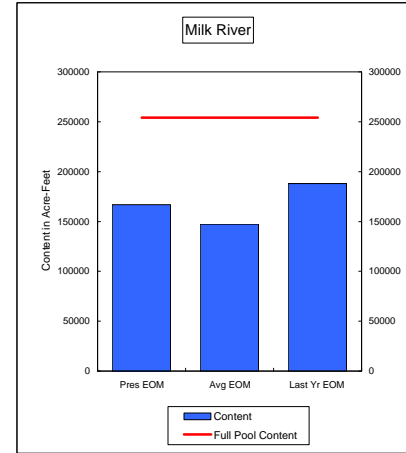

COMPARISON OF STORAGE CONTENT - PRESENT VS AVERAGE VS LAST YEAR DATA
in Acre-Feet
Data for July 31, 2009

Percent of Average **101.2%**
Percent of Last Year **101.0%**
Percent of Full Capacity **94.5%**

Percent of Average **89.6%**
Percent of Last Year **79.2%**
Percent of Full Capacity **59.7%**

Percent of Average **113.3%**
Percent of Last Year **88.8%**
Percent of Full Capacity **65.7%**

Percent of Average **109.7%**
Percent of Last Year **103.1%**
Percent of Full Capacity **97.6%**

Percent of Average **99.2%**
Percent of Last Year **139.7%**
Percent of Full Capacity **84.9%**

Percent of Average **130.9%**
Percent of Last Year **105.7%**
Percent of Full Capacity **77.1%**

COMPARISON OF STORAGE CONTENT - PRESENT VS AVERAGE VS LAST YEAR DATA
in Acre-Feet
Data for July 31, 2009