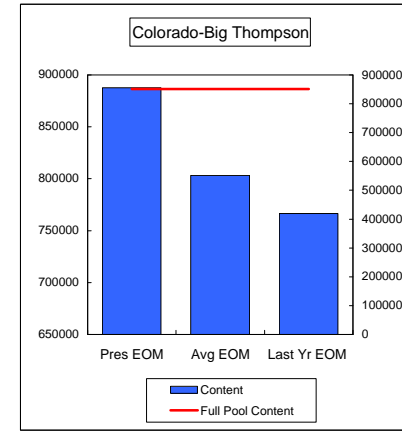

Percent of Average **89.6%**
Percent of Last Year **79.2%**
Percent of Full Capacity **59.7%**

Percent of Average **113.3%**
Percent of Last Year **88.8%**
Percent of Full Capacity **65.7%**

Percent of Average **109.7%**
Percent of Last Year **103.1%**
Percent of Full Capacity **97.6%**

Percent of Average **99.2%**
Percent of Last Year **139.7%**
Percent of Full Capacity **84.9%**

Percent of Average **130.9%**
Percent of Last Year **105.7%**
Percent of Full Capacity **77.1%**

COMPARISON OF STORAGE CONTENT - PRESENT VS AVERAGE VS LAST YEAR DATA
in Acre-Feet
Data for July 31, 2009

Percent of Average **106.1%**
Percent of Last Year **138.7%**
Percent of Full Capacity **80.7%**

Percent of Average **111.5%**
Percent of Last Year **115.7%**
Percent of Full Capacity **96.8%**

Percent of Average **110.5%**
Percent of Last Year **115.8%**
Percent of Full Capacity **88.1%**