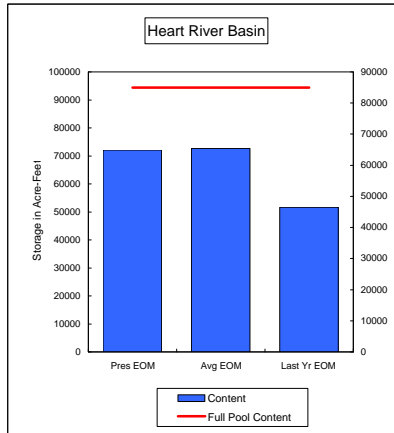

COMPARISON OF STORAGE CONTENT - PRESENT VS AVERAGE VS LAST YEAR DATA
in Acre-Feet
Data for July 31, 2009

Percent of Average **101.2%**
Percent of Last Year **101.0%**
Percent of Full Capacity **94.5%**

Percent of Average **89.6%**
Percent of Last Year **79.2%**
Percent of Full Capacity **59.7%**

Percent of Average **113.3%**
Percent of Last Year **88.8%**
Percent of Full Capacity **65.7%**

Percent of Average **109.7%**
Percent of Last Year **103.1%**
Percent of Full Capacity **97.6%**