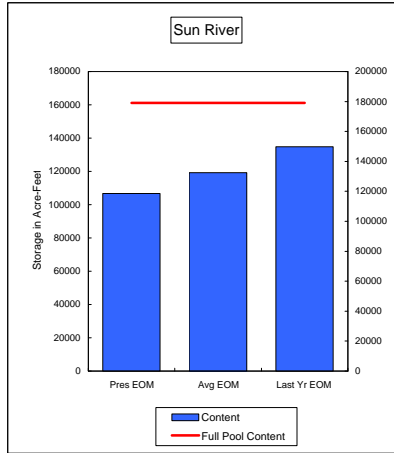

COMPARISON OF STORAGE CONTENT - PRESENT VS AVERAGE VS LAST YEAR DATA
in Acre-Feet
Data for July 31, 2009

Percent of Average **101.2%**
Percent of Last Year **101.0%**
Percent of Full Capacity **94.5%**

Percent of Average **89.6%**
Percent of Last Year **79.2%**
Percent of Full Capacity **59.7%**

Percent of Average **113.3%**
Percent of Last Year **88.8%**
Percent of Full Capacity **65.7%**

Percent of Average **109.7%**
Percent of Last Year **103.1%**
Percent of Full Capacity **97.6%**

Percent of Average **99.2%**
Percent of Last Year **139.7%**
Percent of Full Capacity **84.9%**

Percent of Average **130.9%**
Percent of Last Year **105.7%**
Percent of Full Capacity **77.1%**

COMPARISON OF STORAGE CONTENT - PRESENT VS AVERAGE VS LAST YEAR DATA
in Acre-Feet
Data for July 31, 2009