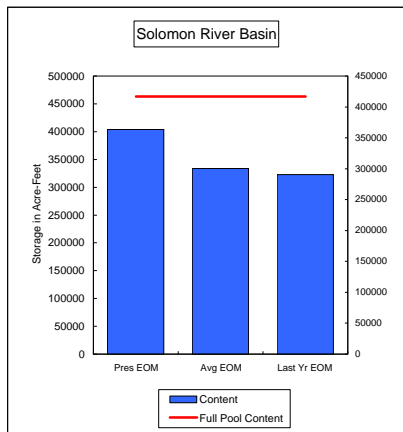

Percent of Average **106.1%**
Percent of Last Year **138.7%**
Percent of Full Capacity **80.7%**

Percent of Average **111.5%**
Percent of Last Year **115.7%**
Percent of Full Capacity **96.8%**

Percent of Average **110.5%**
Percent of Last Year **115.8%**
Percent of Full Capacity **88.1%**

Percent of Average **112.1%**
Percent of Last Year **105.7%**
Percent of Full Capacity **89.6%**

Percent of Average **116.9%**
Percent of Last Year **143.8%**
Percent of Full Capacity **72.8%**

Percent of Average **96.3%**
Percent of Last Year **97.5%**
Percent of Full Capacity **73.9%**

COMPARISON OF STORAGE CONTENT - PRESENT VS AVERAGE VS LAST YEAR DATA
in Acre-Feet
Data for July 31, 2009

Percent of Average 121.0%
Percent of Last Year 125.0%
Percent of Full Capacity 96.8%

Percent of Average 73.3%
Percent of Last Year 93.4%
Percent of Full Capacity 43.6%