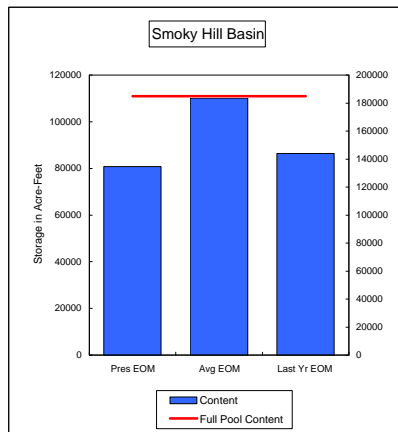

Percent of Average **106.1%**
Percent of Last Year **138.7%**
Percent of Full Capacity **80.7%**

Percent of Average **111.5%**
Percent of Last Year **115.7%**
Percent of Full Capacity **96.8%**

Percent of Average **110.5%**
Percent of Last Year **115.8%**
Percent of Full Capacity **88.1%**

Percent of Average **112.1%**
Percent of Last Year **105.7%**
Percent of Full Capacity **89.6%**

Percent of Average **116.9%**
Percent of Last Year **143.8%**
Percent of Full Capacity **72.8%**

Percent of Average **96.3%**
Percent of Last Year **97.5%**
Percent of Full Capacity **73.9%**

COMPARISON OF STORAGE CONTENT - PRESENT VS AVERAGE VS LAST YEAR DATA
in Acre-Feet
Data for July 31, 2009

Percent of Average 121.0%
Percent of Last Year 125.0%
Percent of Full Capacity 96.8%

Percent of Average 73.3%
Percent of Last Year 93.4%
Percent of Full Capacity 43.6%