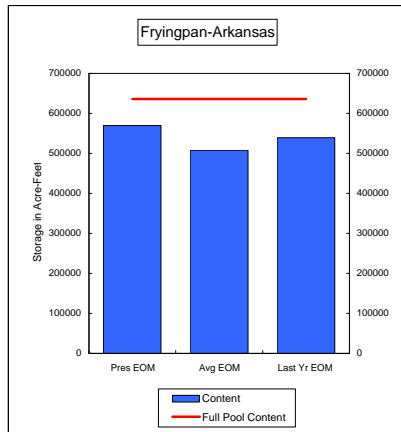

Percent of Average **89.6%**
Percent of Last Year **79.2%**
Percent of Full Capacity **59.7%**

Percent of Average **113.3%**
Percent of Last Year **88.8%**
Percent of Full Capacity **65.7%**

Percent of Average **109.7%**
Percent of Last Year **103.1%**
Percent of Full Capacity **97.6%**

Percent of Average **99.2%**
Percent of Last Year **139.7%**
Percent of Full Capacity **84.9%**

Percent of Average **130.9%**
Percent of Last Year **105.7%**
Percent of Full Capacity **77.1%**

COMPARISON OF STORAGE CONTENT - PRESENT VS AVERAGE VS LAST YEAR DATA
in Acre-Feet
Data for July 31, 2009

Percent of Average **106.1%**
Percent of Last Year **138.7%**
Percent of Full Capacity **80.7%**

Percent of Average **111.5%**
Percent of Last Year **115.7%**
Percent of Full Capacity **96.8%**

Percent of Average **110.5%**
Percent of Last Year **115.8%**
Percent of Full Capacity **88.1%**