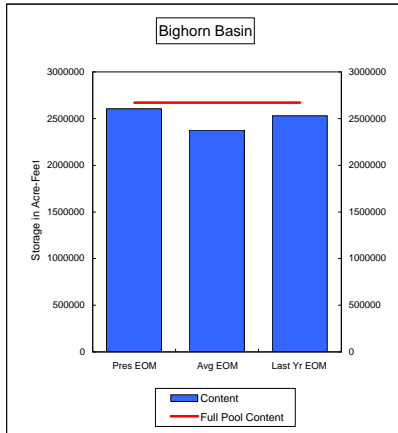

COMPARISON OF STORAGE CONTENT - PRESENT VS AVERAGE VS LAST YEAR DATA
in Acre-Feet
Data for July 31, 2009

Percent of Average **101.2%**
Percent of Last Year **101.0%**
Percent of Full Capacity **94.5%**

Percent of Average **89.6%**
Percent of Last Year **79.2%**
Percent of Full Capacity **59.7%**

Percent of Average **113.3%**
Percent of Last Year **88.8%**
Percent of Full Capacity **65.7%**

Percent of Average **109.7%**
Percent of Last Year **103.1%**
Percent of Full Capacity **97.6%**

Percent of Average **99.2%**
Percent of Last Year **139.7%**
Percent of Full Capacity **84.9%**

Percent of Average **130.9%**
Percent of Last Year **105.7%**
Percent of Full Capacity **77.1%**

COMPARISON OF STORAGE CONTENT - PRESENT VS AVERAGE VS LAST YEAR DATA
in Acre-Feet
Data for July 31, 2009

Percent of Average **106.1%**
Percent of Last Year **138.7%**
Percent of Full Capacity **80.7%**

Percent of Average **111.5%**
Percent of Last Year **115.7%**
Percent of Full Capacity **96.8%**

Percent of Average **110.5%**
Percent of Last Year **115.8%**
Percent of Full Capacity **88.1%**