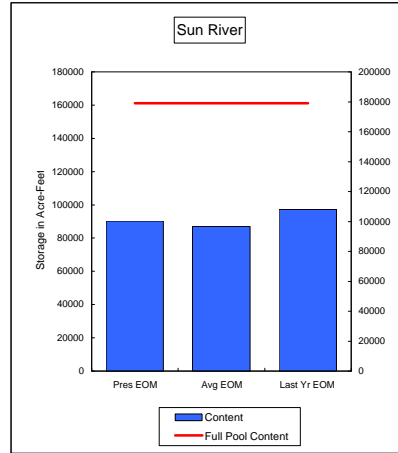

**COMPARISON OF STORAGE CONTENT - PRESENT VS AVERAGE VS LAST YEAR DATA**  
in Acre-Feet  
Data for August 31, 2009

**Percent of Average 103.7%**  
**Percent of Last Year 105.0%**  
**Percent of Full Capacity 90.4%**

**Percent of Average 103.7%**  
**Percent of Last Year 92.8%**  
**Percent of Full Capacity 50.4%**

**Percent of Average 119.1%**  
**Percent of Last Year 97.3%**  
**Percent of Full Capacity 54.0%**

**Percent of Average 110.8%**  
**Percent of Last Year 105.5%**  
**Percent of Full Capacity 92.6%**

**Percent of Average 97.6%**  
**Percent of Last Year 144.5%**  
**Percent of Full Capacity 78.3%**

**Percent of Average 148.9%**  
**Percent of Last Year 112.2%**  
**Percent of Full Capacity 72.6%**

**COMPARISON OF STORAGE CONTENT - PRESENT VS AVERAGE VS LAST YEAR DATA**  
in Acre-Feet  
Data for August 31, 2009