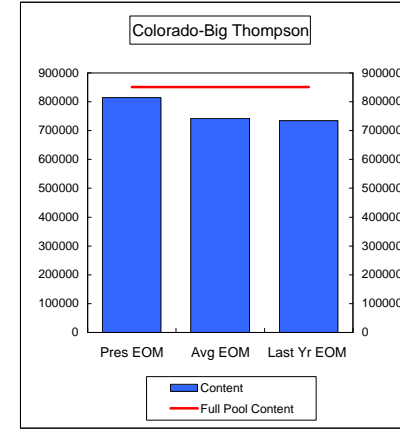

**Percent of Average 103.7%**  
**Percent of Last Year 92.8%**  
**Percent of Full Capacity 50.4%**

**Percent of Average 119.1%**  
**Percent of Last Year 97.3%**  
**Percent of Full Capacity 54.0%**

**Percent of Average 110.8%**  
**Percent of Last Year 105.5%**  
**Percent of Full Capacity 92.6%**

**Percent of Average 97.6%**  
**Percent of Last Year 144.5%**  
**Percent of Full Capacity 78.3%**

**Percent of Average 148.9%**  
**Percent of Last Year 112.2%**  
**Percent of Full Capacity 72.6%**

**COMPARISON OF STORAGE CONTENT - PRESENT VS AVERAGE VS LAST YEAR DATA**  
in Acre-Feet  
Data for August 31, 2009

**Percent of Average 106.1%**  
**Percent of Last Year 134.9%**  
**Percent of Full Capacity 77.6%**

**Percent of Average 106.8%**  
**Percent of Last Year 107.1%**  
**Percent of Full Capacity 87.6%**