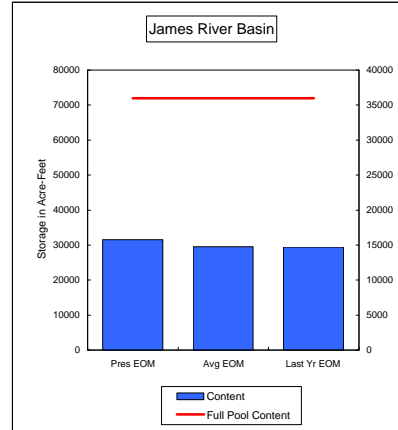

**Percent of Average 103.7%**  
**Percent of Last Year 92.8%**  
**Percent of Full Capacity 50.4%**

**Percent of Average 119.1%**  
**Percent of Last Year 97.3%**  
**Percent of Full Capacity 54.0%**

**Percent of Average 110.8%**  
**Percent of Last Year 105.5%**  
**Percent of Full Capacity 92.6%**

**Percent of Average 97.6%**  
**Percent of Last Year 144.5%**  
**Percent of Full Capacity 78.3%**

**Percent of Average 148.9%**  
**Percent of Last Year 112.2%**  
**Percent of Full Capacity 72.6%**

**COMPARISON OF STORAGE CONTENT - PRESENT VS AVERAGE VS LAST YEAR DATA**  
in Acre-Feet  
Data for August 31, 2009

**Percent of Average 106.1%**  
**Percent of Last Year 134.9%**  
**Percent of Full Capacity 77.6%**

**Percent of Average 106.8%**  
**Percent of Last Year 107.1%**  
**Percent of Full Capacity 87.6%**