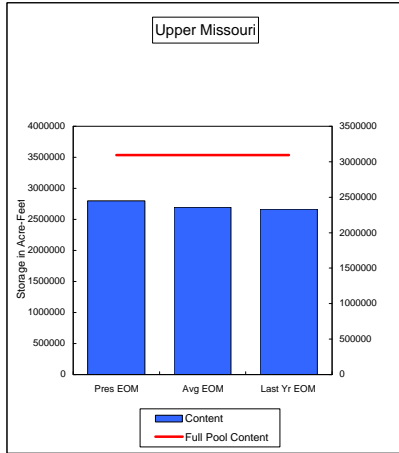

**COMPARISON OF STORAGE CONTENT - PRESENT VS AVERAGE VS LAST YEAR DATA**  
in Acre-Feet  
Data for August 31, 2009

**Percent of Average 103.7%**  
**Percent of Last Year 105.0%**  
**Percent of Full Capacity 90.4%**

**Percent of Average 103.7%**  
**Percent of Last Year 92.8%**  
**Percent of Full Capacity 50.4%**

**Percent of Average 119.1%**  
**Percent of Last Year 97.3%**  
**Percent of Full Capacity 54.0%**

**Percent of Average 110.8%**  
**Percent of Last Year 105.5%**  
**Percent of Full Capacity 92.6%**