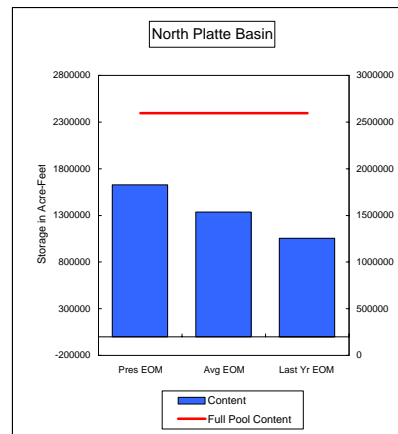

**Percent of Average 103.7%**  
**Percent of Last Year 92.8%**  
**Percent of Full Capacity 50.4%**

**Percent of Average 119.1%**  
**Percent of Last Year 97.3%**  
**Percent of Full Capacity 54.0%**

**Percent of Average 110.8%**  
**Percent of Last Year 105.5%**  
**Percent of Full Capacity 92.6%**

**Percent of Average 97.6%**  
**Percent of Last Year 144.5%**  
**Percent of Full Capacity 78.3%**

**Percent of Average 148.9%**  
**Percent of Last Year 112.2%**  
**Percent of Full Capacity 72.6%**

**COMPARISON OF STORAGE CONTENT - PRESENT VS AVERAGE VS LAST YEAR DATA**  
in Acre-Feet  
Data for August 31, 2009

**Percent of Average 106.1%**  
**Percent of Last Year 134.9%**  
**Percent of Full Capacity 77.6%**

**Percent of Average 106.8%**  
**Percent of Last Year 107.1%**  
**Percent of Full Capacity 87.6%**

**Percent of Average 109.8%**  
**Percent of Last Year 110.9%**  
**Percent of Full Capacity 80.8%**

**Percent of Average 108.2%**  
**Percent of Last Year 102.5%**  
**Percent of Full Capacity 81.6%**