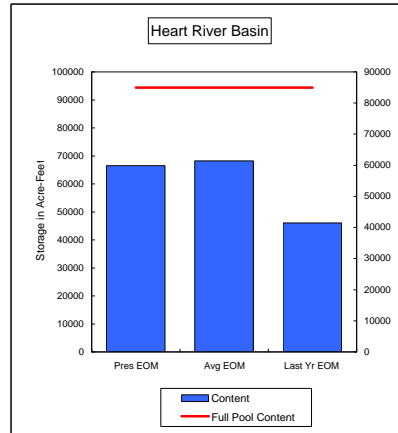

**COMPARISON OF STORAGE CONTENT - PRESENT VS AVERAGE VS LAST YEAR DATA**  
in Acre-Feet  
Data for August 31, 2009

**Percent of Average 103.7%**  
**Percent of Last Year 105.0%**  
**Percent of Full Capacity 90.4%**

**Percent of Average 103.7%**  
**Percent of Last Year 92.8%**  
**Percent of Full Capacity 50.4%**

**Percent of Average 119.1%**  
**Percent of Last Year 97.3%**  
**Percent of Full Capacity 54.0%**

**Percent of Average 110.8%**  
**Percent of Last Year 105.5%**  
**Percent of Full Capacity 92.6%**

**Percent of Average 97.6%**  
**Percent of Last Year 144.5%**  
**Percent of Full Capacity 78.3%**

**Percent of Average 148.9%**  
**Percent of Last Year 112.2%**  
**Percent of Full Capacity 72.6%**

**COMPARISON OF STORAGE CONTENT - PRESENT VS AVERAGE VS LAST YEAR DATA**  
in Acre-Feet  
Data for August 31, 2009