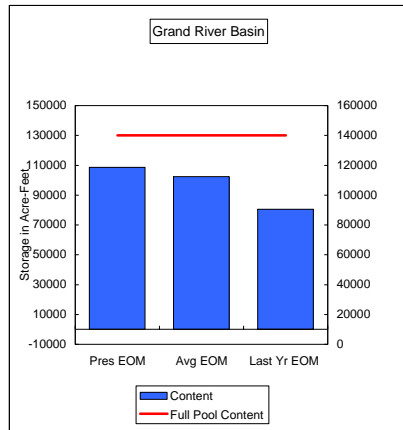

**COMPARISON OF STORAGE CONTENT - PRESENT VS AVERAGE VS LAST YEAR DATA**  
in Acre-Feet  
Data for August 31, 2009

**Percent of Average 103.7%**  
**Percent of Last Year 105.0%**  
**Percent of Full Capacity 90.4%**

**Percent of Average 103.7%**  
**Percent of Last Year 92.8%**  
**Percent of Full Capacity 50.4%**

**Percent of Average 119.1%**  
**Percent of Last Year 97.3%**  
**Percent of Full Capacity 54.0%**

**Percent of Average 110.8%**  
**Percent of Last Year 105.5%**  
**Percent of Full Capacity 92.6%**

**Percent of Average 97.6%**  
**Percent of Last Year 144.5%**  
**Percent of Full Capacity 78.3%**

**Percent of Average 148.9%**  
**Percent of Last Year 112.2%**  
**Percent of Full Capacity 72.6%**

**COMPARISON OF STORAGE CONTENT - PRESENT VS AVERAGE VS LAST YEAR DATA**  
in Acre-Feet  
Data for August 31, 2009

**Percent of Average 106.1%**  
**Percent of Last Year 134.9%**  
**Percent of Full Capacity 77.6%**

**Percent of Average 106.8%**  
**Percent of Last Year 107.1%**  
**Percent of Full Capacity 87.6%**