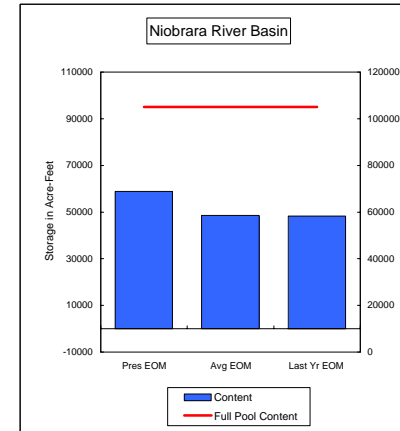

**Percent of Average 109.8%**  
**Percent of Last Year 110.9%**  
**Percent of Full Capacity 80.8%**

**Percent of Average 108.2%**  
**Percent of Last Year 102.5%**  
**Percent of Full Capacity 81.6%**

**Percent of Average 121.7%**  
**Percent of Last Year 154.5%**  
**Percent of Full Capacity 62.7%**

**Percent of Average 98.3%**  
**Percent of Last Year 91.9%**  
**Percent of Full Capacity 66.6%**

**COMPARISON OF STORAGE CONTENT - PRESENT VS AVERAGE VS LAST YEAR DATA**  
in Acre-Feet  
Data for August 31, 2009

**Percent of Average** 127.7%  
**Percent of Last Year** 110.2%  
**Percent of Full Capacity** 96.2%

**Percent of Average** 73.8%  
**Percent of Last Year** 93.6%  
**Percent of Full Capacity** 43.1%

**Percent of Average** 121.4%  
**Percent of Last Year** 121.9%  
**Percent of Full Capacity** 56.1%