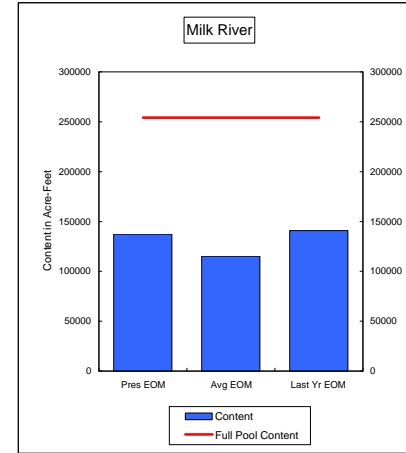

**COMPARISON OF STORAGE CONTENT - PRESENT VS AVERAGE VS LAST YEAR DATA**  
in Acre-Feet  
Data for August 31, 2009

**Percent of Average 103.7%**  
**Percent of Last Year 105.0%**  
**Percent of Full Capacity 90.4%**

**Percent of Average 103.7%**  
**Percent of Last Year 92.8%**  
**Percent of Full Capacity 50.4%**

**Percent of Average 119.1%**  
**Percent of Last Year 97.3%**  
**Percent of Full Capacity 54.0%**

**Percent of Average 110.8%**  
**Percent of Last Year 105.5%**  
**Percent of Full Capacity 92.6%**

**Percent of Average 97.6%**  
**Percent of Last Year 144.5%**  
**Percent of Full Capacity 78.3%**

**Percent of Average 148.9%**  
**Percent of Last Year 112.2%**  
**Percent of Full Capacity 72.6%**

**COMPARISON OF STORAGE CONTENT - PRESENT VS AVERAGE VS LAST YEAR DATA**  
in Acre-Feet  
Data for August 31, 2009