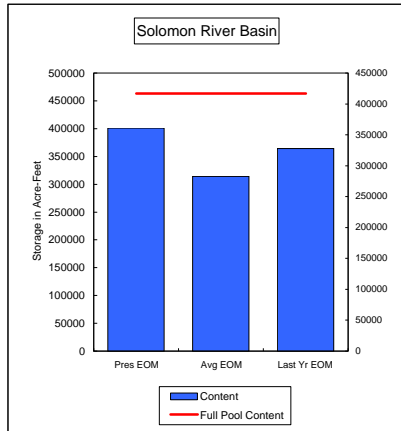

**Percent of Average 106.1%**  
**Percent of Last Year 134.9%**  
**Percent of Full Capacity 77.6%**

**Percent of Average 106.8%**  
**Percent of Last Year 107.1%**  
**Percent of Full Capacity 87.6%**

**Percent of Average 109.8%**  
**Percent of Last Year 110.9%**  
**Percent of Full Capacity 80.8%**

**Percent of Average 108.2%**  
**Percent of Last Year 102.5%**  
**Percent of Full Capacity 81.6%**

**Percent of Average 121.7%**  
**Percent of Last Year 154.5%**  
**Percent of Full Capacity 62.7%**

**Percent of Average 98.3%**  
**Percent of Last Year 91.9%**  
**Percent of Full Capacity 66.6%**

**COMPARISON OF STORAGE CONTENT - PRESENT VS AVERAGE VS LAST YEAR DATA**  
in Acre-Feet  
Data for August 31, 2009