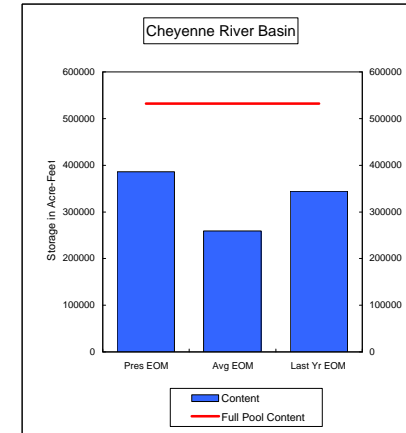

**COMPARISON OF STORAGE CONTENT - PRESENT VS AVERAGE VS LAST YEAR DATA**  
in Acre-Feet  
Data for August 31, 2009

**Percent of Average 103.7%**  
**Percent of Last Year 105.0%**  
**Percent of Full Capacity 90.4%**

**Percent of Average 103.7%**  
**Percent of Last Year 92.8%**  
**Percent of Full Capacity 50.4%**

**Percent of Average 119.1%**  
**Percent of Last Year 97.3%**  
**Percent of Full Capacity 54.0%**

**Percent of Average 110.8%**  
**Percent of Last Year 105.5%**  
**Percent of Full Capacity 92.6%**

**Percent of Average 97.6%**  
**Percent of Last Year 144.5%**  
**Percent of Full Capacity 78.3%**

**Percent of Average 148.9%**  
**Percent of Last Year 112.2%**  
**Percent of Full Capacity 72.6%**

**COMPARISON OF STORAGE CONTENT - PRESENT VS AVERAGE VS LAST YEAR DATA**  
in Acre-Feet  
Data for August 31, 2009

**Percent of Average 106.1%**  
**Percent of Last Year 134.9%**  
**Percent of Full Capacity 77.6%**

**Percent of Average 106.8%**  
**Percent of Last Year 107.1%**  
**Percent of Full Capacity 87.6%**