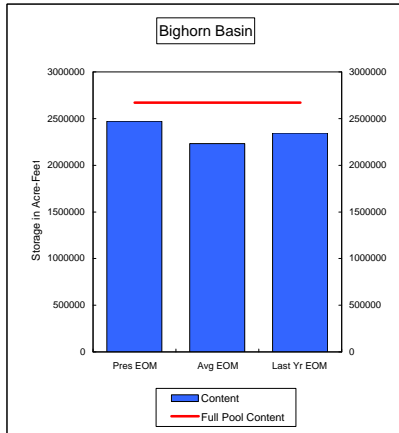

**COMPARISON OF STORAGE CONTENT - PRESENT VS AVERAGE VS LAST YEAR DATA**  
in Acre-Feet  
Data for August 31, 2009

**Percent of Average 103.7%**  
**Percent of Last Year 105.0%**  
**Percent of Full Capacity 90.4%**

**Percent of Average 103.7%**  
**Percent of Last Year 92.8%**  
**Percent of Full Capacity 50.4%**

**Percent of Average 119.1%**  
**Percent of Last Year 97.3%**  
**Percent of Full Capacity 54.0%**

**Percent of Average 110.8%**  
**Percent of Last Year 105.5%**  
**Percent of Full Capacity 92.6%**

**Percent of Average 97.6%**  
**Percent of Last Year 144.5%**  
**Percent of Full Capacity 78.3%**

**Percent of Average 148.9%**  
**Percent of Last Year 112.2%**  
**Percent of Full Capacity 72.6%**

**COMPARISON OF STORAGE CONTENT - PRESENT VS AVERAGE VS LAST YEAR DATA**  
in Acre-Feet  
Data for August 31, 2009

**Percent of Average 106.1%**  
**Percent of Last Year 134.9%**  
**Percent of Full Capacity 77.6%**

**Percent of Average 106.8%**  
**Percent of Last Year 107.1%**  
**Percent of Full Capacity 87.6%**