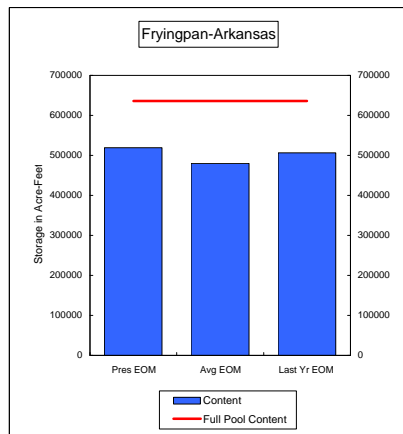

**Percent of Average 103.7%**  
**Percent of Last Year 92.8%**  
**Percent of Full Capacity 50.4%**

**Percent of Average 119.1%**  
**Percent of Last Year 97.3%**  
**Percent of Full Capacity 54.0%**

**Percent of Average 110.8%**  
**Percent of Last Year 105.5%**  
**Percent of Full Capacity 92.6%**

**Percent of Average 97.6%**  
**Percent of Last Year 144.5%**  
**Percent of Full Capacity 78.3%**

**Percent of Average 148.9%**  
**Percent of Last Year 112.2%**  
**Percent of Full Capacity 72.6%**

**COMPARISON OF STORAGE CONTENT - PRESENT VS AVERAGE VS LAST YEAR DATA**  
in Acre-Feet  
Data for August 31, 2009

**Percent of Average 106.1%**  
**Percent of Last Year 134.9%**  
**Percent of Full Capacity 77.6%**

**Percent of Average 106.8%**  
**Percent of Last Year 107.1%**  
**Percent of Full Capacity 87.6%**

**Percent of Average 109.8%**  
**Percent of Last Year 110.9%**  
**Percent of Full Capacity 80.8%**

**Percent of Average 108.2%**  
**Percent of Last Year 102.5%**  
**Percent of Full Capacity 81.6%**