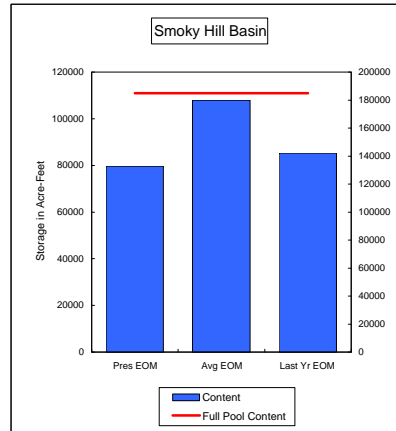

**Percent of Average 109.8%**  
**Percent of Last Year 110.9%**  
**Percent of Full Capacity 80.8%**

**Percent of Average 108.2%**  
**Percent of Last Year 102.5%**  
**Percent of Full Capacity 81.6%**

**Percent of Average 121.7%**  
**Percent of Last Year 154.5%**  
**Percent of Full Capacity 62.7%**

**Percent of Average 98.3%**  
**Percent of Last Year 91.9%**  
**Percent of Full Capacity 66.6%**

**COMPARISON OF STORAGE CONTENT - PRESENT VS AVERAGE VS LAST YEAR DATA**  
in Acre-Feet  
Data for August 31, 2009

**Percent of Average** 127.7%  
**Percent of Last Year** 110.2%  
**Percent of Full Capacity** 96.2%

**Percent of Average** 73.8%  
**Percent of Last Year** 93.6%  
**Percent of Full Capacity** 43.1%

**Percent of Average** 121.4%  
**Percent of Last Year** 121.9%  
**Percent of Full Capacity** 56.1%