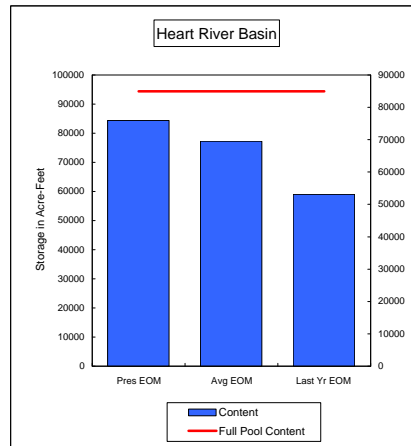

**COMPARISON OF STORAGE CONTENT - PRESENT VS AVERAGE VS LAST YEAR DATA**  
in Acre-Feet  
Data for April 30, 2009

**Percent of Average 103.8%**  
**Percent of Last Year 109.2%**  
**Percent of Full Capacity 77.7%**

**Percent of Average 115.0%**  
**Percent of Last Year 174.0%**  
**Percent of Full Capacity 76.4%**

**Percent of Average 129.3%**  
**Percent of Last Year 187.9%**  
**Percent of Full Capacity 76.3%**

**Percent of Average 112.3%**  
**Percent of Last Year 117.0%**  
**Percent of Full Capacity 75.9%**

**Percent of Average 109.3%**  
**Percent of Last Year 143.2%**  
**Percent of Full Capacity 99.3%**