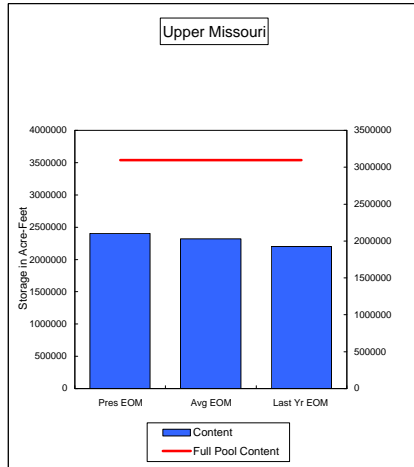

**COMPARISON OF STORAGE CONTENT - PRESENT VS AVERAGE VS LAST YEAR DATA**  
in Acre-Feet  
Data for April 30, 2009

**Percent of Average 103.8%**  
**Percent of Last Year 109.2%**  
**Percent of Full Capacity 77.7%**

**Percent of Average 115.0%**  
**Percent of Last Year 174.0%**  
**Percent of Full Capacity 76.4%**

**Percent of Average 129.3%**  
**Percent of Last Year 187.9%**  
**Percent of Full Capacity 76.3%**

**Percent of Average 112.3%**  
**Percent of Last Year 117.0%**  
**Percent of Full Capacity 75.9%**

**Percent of Average 109.3%**  
**Percent of Last Year 143.2%**  
**Percent of Full Capacity 99.3%**