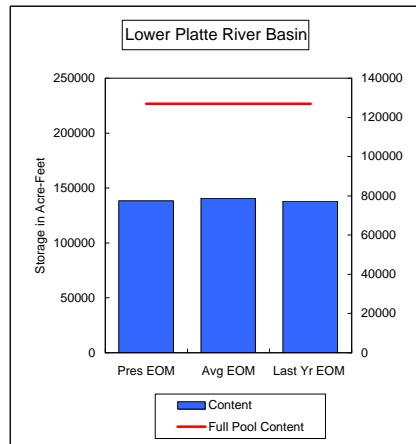

**Percent of Average**            **93.7%**  
**Percent of Last Year**        **113.2%**  
**Percent of Full Capacity**    **58.1%**

**Percent of Average**            **106.2%**  
**Percent of Last Year**        **103.9%**  
**Percent of Full Capacity**    **71.6%**

**Percent of Average**            **90.5%**  
**Percent of Last Year**        **172.6%**  
**Percent of Full Capacity**    **55.3%**

**Percent of Average**            **93.0%**  
**Percent of Last Year**        **111.8%**  
**Percent of Full Capacity**    **79.2%**

**COMPARISON OF STORAGE CONTENT - PRESENT VS AVERAGE VS LAST YEAR DATA**  
in Acre-Feet  
Data for April 30, 2009

**Percent of Average**            **122.2%**  
**Percent of Last Year**        **193.0%**  
**Percent of Full Capacity**    **94.4%**

**Percent of Average**            **78.3%**  
**Percent of Last Year**        **97.8%**  
**Percent of Full Capacity**    **45.2%**

**Percent of Average**            **87.1%**  
**Percent of Last Year**        **104.3%**  
**Percent of Full Capacity**    **74.3%**