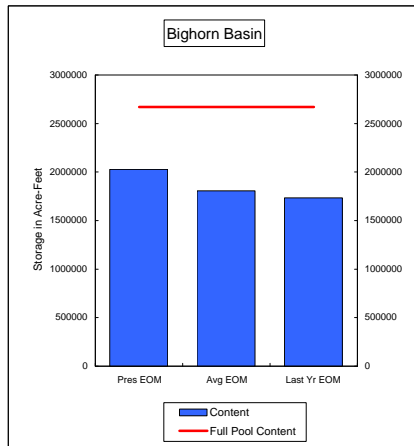

**COMPARISON OF STORAGE CONTENT - PRESENT VS AVERAGE VS LAST YEAR DATA**  
in Acre-Feet  
Data for April 30, 2009

**Percent of Average 103.8%**  
**Percent of Last Year 109.2%**  
**Percent of Full Capacity 77.7%**

**Percent of Average 115.0%**  
**Percent of Last Year 174.0%**  
**Percent of Full Capacity 76.4%**

**Percent of Average 129.3%**  
**Percent of Last Year 187.9%**  
**Percent of Full Capacity 76.3%**

**Percent of Average 112.3%**  
**Percent of Last Year 117.0%**  
**Percent of Full Capacity 75.9%**

**Percent of Average 109.3%**  
**Percent of Last Year 143.2%**  
**Percent of Full Capacity 99.3%**