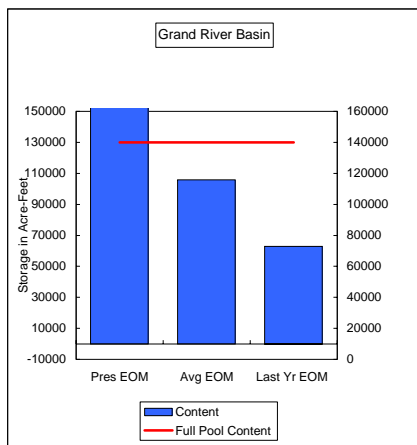

**Percent of Average 115.0%**  
**Percent of Last Year 174.0%**  
**Percent of Full Capacity 76.4%**

**Percent of Average 129.3%**  
**Percent of Last Year 187.9%**  
**Percent of Full Capacity 76.3%**

**Percent of Average 112.3%**  
**Percent of Last Year 117.0%**  
**Percent of Full Capacity 75.9%**

**Percent of Average 109.3%**  
**Percent of Last Year 143.2%**  
**Percent of Full Capacity 99.3%**

**Percent of Average 126.3%**  
**Percent of Last Year 159.9%**  
**Percent of Full Capacity 82.7%**

**COMPARISON OF STORAGE CONTENT - PRESENT VS AVERAGE VS LAST YEAR DATA**  
in Acre-Feet  
Data for April 30, 2009

**Percent of Average**            **152.3%**  
**Percent of Last Year**        **256.4%**  
**Percent of Full Capacity**    **115.2%**

**Percent of Average**            **538.7%**  
**Percent of Last Year**        **759.2%**  
**Percent of Full Capacity**    **610.9%**