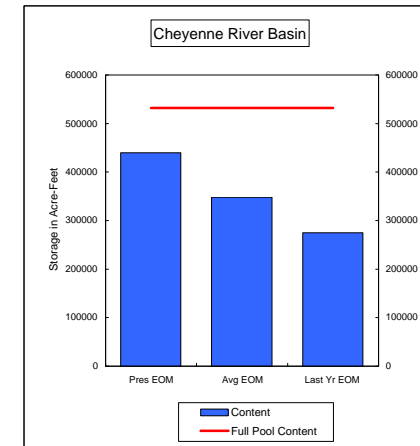

**COMPARISON OF STORAGE CONTENT - PRESENT VS AVERAGE VS LAST YEAR DATA**  
in Acre-Feet  
Data for April 30, 2009

**Percent of Average 103.8%**  
**Percent of Last Year 109.2%**  
**Percent of Full Capacity 77.7%**

**Percent of Average 115.0%**  
**Percent of Last Year 174.0%**  
**Percent of Full Capacity 76.4%**

**Percent of Average 129.3%**  
**Percent of Last Year 187.9%**  
**Percent of Full Capacity 76.3%**

**Percent of Average 112.3%**  
**Percent of Last Year 117.0%**  
**Percent of Full Capacity 75.9%**

**Percent of Average 109.3%**  
**Percent of Last Year 143.2%**  
**Percent of Full Capacity 99.3%**