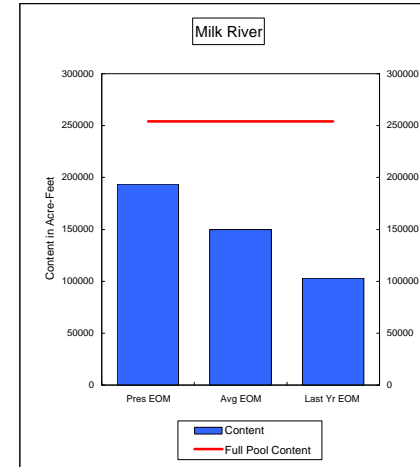

**COMPARISON OF STORAGE CONTENT - PRESENT VS AVERAGE VS LAST YEAR DATA**  
in Acre-Feet  
Data for April 30, 2009

**Percent of Average 103.8%**  
**Percent of Last Year 109.2%**  
**Percent of Full Capacity 77.7%**

**Percent of Average 115.0%**  
**Percent of Last Year 174.0%**  
**Percent of Full Capacity 76.4%**

**Percent of Average 129.3%**  
**Percent of Last Year 187.9%**  
**Percent of Full Capacity 76.3%**

**Percent of Average 112.3%**  
**Percent of Last Year 117.0%**  
**Percent of Full Capacity 75.9%**

**Percent of Average 109.3%**  
**Percent of Last Year 143.2%**  
**Percent of Full Capacity 99.3%**