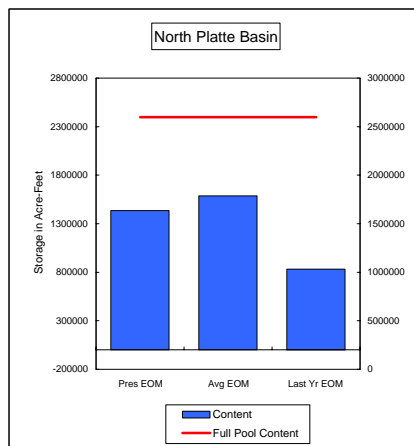

**Percent of Average 126.3%**  
**Percent of Last Year 159.9%**  
**Percent of Full Capacity 82.7%**

**COMPARISON OF STORAGE CONTENT - PRESENT VS AVERAGE VS LAST YEAR DATA**  
in Acre-Feet  
Data for April 30, 2009

**Percent of Average**            **152.3%**  
**Percent of Last Year**        **256.4%**  
**Percent of Full Capacity**    **115.2%**

**Percent of Average**            **538.7%**  
**Percent of Last Year**        **759.2%**  
**Percent of Full Capacity**    **610.9%**

**Percent of Average**            **93.7%**  
**Percent of Last Year**        **113.2%**  
**Percent of Full Capacity**    **58.1%**

**Percent of Average**            **106.2%**  
**Percent of Last Year**        **103.9%**  
**Percent of Full Capacity**    **71.6%**

**Percent of Average**            **90.5%**  
**Percent of Last Year**        **172.6%**  
**Percent of Full Capacity**    **55.3%**

**Percent of Average**            **93.0%**  
**Percent of Last Year**        **111.8%**  
**Percent of Full Capacity**    **79.2%**