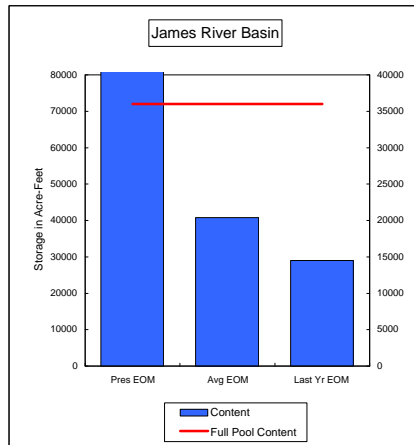

Percent of Average   **538.7%**
Percent of Last Year   **759.2%**
Percent of Full Capacity   **610.9%**