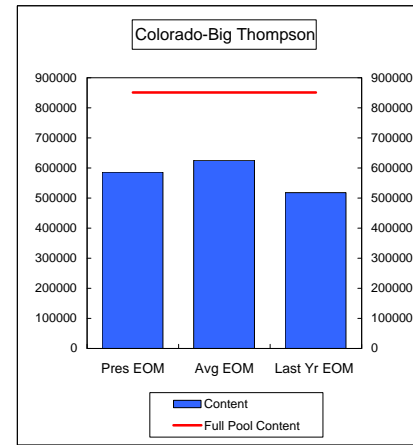

**Percent of Average 112.3%**  
**Percent of Last Year 117.0%**  
**Percent of Full Capacity 75.9%**

**Percent of Average 109.3%**  
**Percent of Last Year 143.2%**  
**Percent of Full Capacity 99.3%**

**Percent of Average 126.3%**  
**Percent of Last Year 159.9%**  
**Percent of Full Capacity 82.7%**

**COMPARISON OF STORAGE CONTENT - PRESENT VS AVERAGE VS LAST YEAR DATA**  
in Acre-Feet  
Data for April 30, 2009

**Percent of Average**            **152.3%**  
**Percent of Last Year**        **256.4%**  
**Percent of Full Capacity**    **115.2%**

**Percent of Average**            **538.7%**  
**Percent of Last Year**        **759.2%**  
**Percent of Full Capacity**    **610.9%**