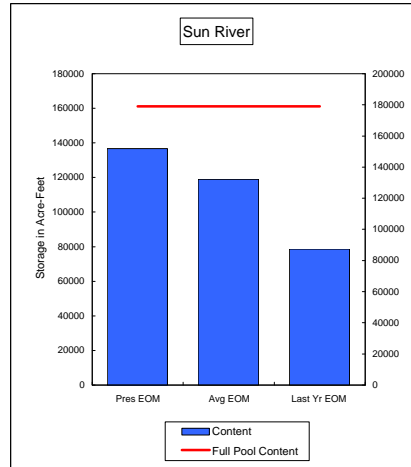

**COMPARISON OF STORAGE CONTENT - PRESENT VS AVERAGE VS LAST YEAR DATA**  
in Acre-Feet  
Data for April 30, 2009

**Percent of Average 103.8%**  
**Percent of Last Year 109.2%**  
**Percent of Full Capacity 77.7%**

**Percent of Average 115.0%**  
**Percent of Last Year 174.0%**  
**Percent of Full Capacity 76.4%**

**Percent of Average 129.3%**  
**Percent of Last Year 187.9%**  
**Percent of Full Capacity 76.3%**

**Percent of Average 112.3%**  
**Percent of Last Year 117.0%**  
**Percent of Full Capacity 75.9%**

**Percent of Average 109.3%**  
**Percent of Last Year 143.2%**  
**Percent of Full Capacity 99.3%**