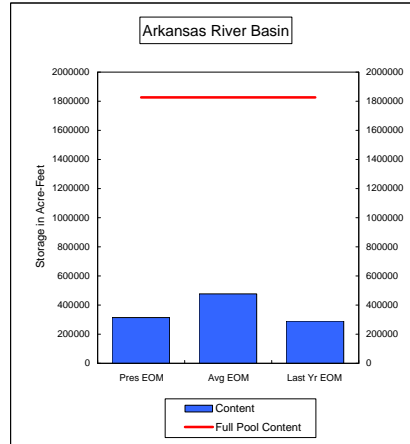

Percent of Average   **66.0%**
Percent of Last Year   **108.1%**
Percent of Full Capacity   **17.2%**