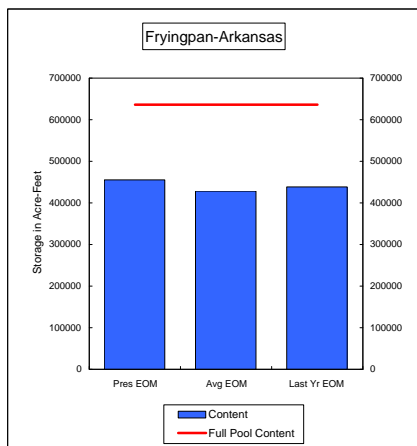

**Percent of Average 112.3%**  
**Percent of Last Year 117.0%**  
**Percent of Full Capacity 75.9%**

**Percent of Average 109.3%**  
**Percent of Last Year 143.2%**  
**Percent of Full Capacity 99.3%**

**Percent of Average 126.3%**  
**Percent of Last Year 159.9%**  
**Percent of Full Capacity 82.7%**

**COMPARISON OF STORAGE CONTENT - PRESENT VS AVERAGE VS LAST YEAR DATA**  
in Acre-Feet  
Data for April 30, 2009

**Percent of Average**            **152.3%**  
**Percent of Last Year**        **256.4%**  
**Percent of Full Capacity**    **115.2%**

**Percent of Average**            **538.7%**  
**Percent of Last Year**        **759.2%**  
**Percent of Full Capacity**    **610.9%**

**Percent of Average**            **93.7%**  
**Percent of Last Year**        **113.2%**  
**Percent of Full Capacity**    **58.1%**

**Percent of Average**            **106.2%**  
**Percent of Last Year**        **103.9%**  
**Percent of Full Capacity**    **71.6%**