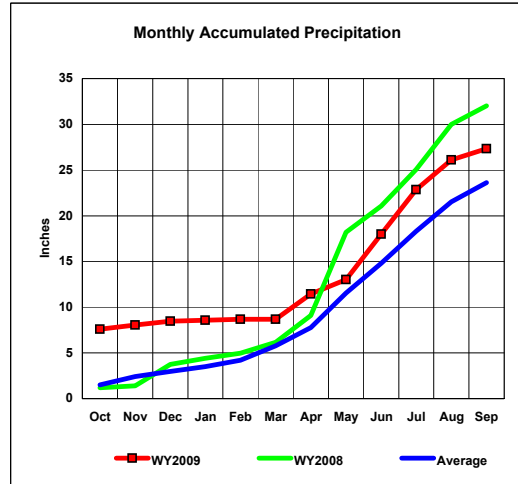

Webster Reservoir, Kansas
Monthly Precipitation - WY2009, WY2008 and Average Conditions
Data for the Month of September, 2009

Precipitation Summary for Webster Reservoir										
Month	2009 Month	2009 Total for Year	Average	Average Total	2008 Month	2008 Total for Year	Month		Total	
							Percent 2009 to 2008	Percent 2009 to Average	Percent 2009 to 2008	Percent 2009 to Average
Oct	7.59	7.59	1.49	1.49	1.18	1.18	643.2%	509.4%	643.2%	509.4%
Nov	0.46	8.05	0.91	2.40	0.21	1.39	219.0%	50.5%	579.1%	335.4%
Dec	0.42	8.47	0.59	2.99	2.37	3.76	17.7%	71.2%	225.3%	283.3%
Jan	0.09	8.56	0.52	3.51	0.66	4.42	13.6%	17.3%	193.7%	243.9%
Feb	0.11	8.67	0.68	4.19	0.54	4.96	20.4%	16.2%	174.8%	206.9%
Mar	0.00	8.67	1.58	5.77	1.21	6.17	0.0%	0.0%	140.5%	150.3%
Apr	2.79	11.46	2.00	7.77	2.93	9.10	95.2%	139.5%	125.9%	147.5%
May	1.56	13.02	3.77	11.54	9.10	18.20	17.1%	41.4%	71.5%	112.8%
June	4.98	18.00	3.28	14.82	2.88	21.08	172.9%	151.8%	85.4%	121.5%
July	4.86	22.86	3.49	18.31	3.99	25.07	121.8%	139.3%	91.2%	124.8%
Aug	3.25	26.11	3.20	21.51	4.94	30.01	65.8%	101.6%	87.0%	121.4%
Sep	1.24	27.35	2.11	23.62	2.00	32.01	62.0%	58.8%	85.4%	115.8%