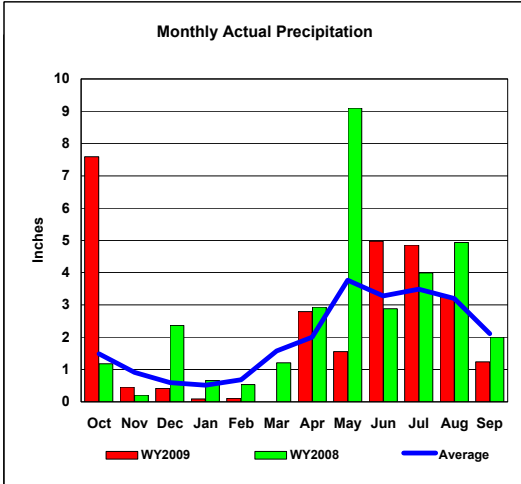

Webster Reservoir, Kansas
Monthly Precipitation - WY2009, WY2008 and Average Conditions
Data for the Month of September, 2009

Precipitation Summary for Webster Reservoir										
Month	2009 Month	2009 Total for Year	Average	Average Total	2008 Month	2008 Total for Year	Month		Total	
							Percent 2009 to 2008	Percent 2009 to Average	Percent 2009 to 2008	Percent 2009 to Average
Oct	7.59	7.59	1.49	1.49	1.18	1.18	643.2%	509.4%	643.2%	509.4%
Nov	0.46	8.05	0.91	2.40	0.21	1.39	219.0%	50.5%	579.1%	335.4%
Dec	0.42	8.47	0.59	2.99	2.37	3.76	17.7%	71.2%	225.3%	283.3%
Jan	0.09	8.56	0.52	3.51	0.66	4.42	13.6%	17.3%	193.7%	243.9%
Feb	0.11	8.67	0.68	4.19	0.54	4.96	20.4%	16.2%	174.8%	206.9%
Mar	0.00	8.67	1.58	5.77	1.21	6.17	0.0%	0.0%	140.5%	150.3%
Apr	2.79	11.46	2.00	7.77	2.93	9.10	95.2%	139.5%	125.9%	147.5%
May	1.56	13.02	3.77	11.54	9.10	18.20	17.1%	41.4%	71.5%	112.8%
June	4.98	18.00	3.28	14.82	2.88	21.08	172.9%	151.8%	85.4%	121.5%
July	4.86	22.86	3.49	18.31	3.99	25.07	121.8%	139.3%	91.2%	124.8%
Aug	3.25	26.11	3.20	21.51	4.94	30.01	65.8%	101.6%	87.0%	121.4%
Sep	1.24	27.35	2.11	23.62	2.00	32.01	62.0%	58.8%	85.4%	115.8%