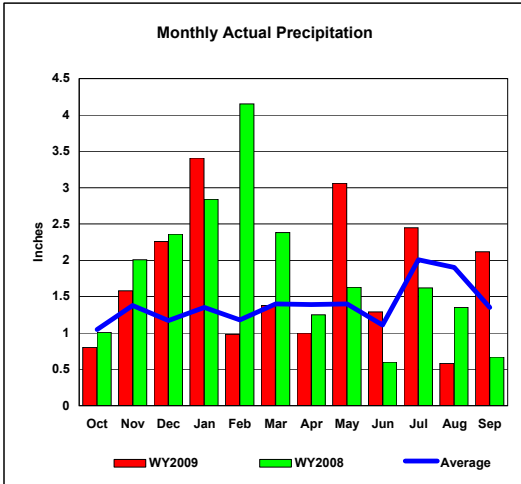

**Turquoise Lake, Colorado**  
**Monthly Precipitation - WY2009, WY2008 and Average Conditions**  
**Data for the Month of September, 2009**

Precipitation Summary for Turquoise Reservoir										
Month	2009 Month	2009 Total for Year	Average	Average Total	2008 Month	2008 Total for Year	Month		Total	
							Percent 2009 to 2008	Percent 2009 to Average	Percent 2009 to 2008	Percent 2009 to Average
Oct	0.80	0.80	1.05	1.05	1.01	1.01	79.2%	76.2%	79.2%	76.2%
Nov	1.58	2.38	1.38	2.43	2.01	3.02	78.6%	114.5%	78.8%	97.9%
Dec	2.26	4.64	1.17	3.60	2.36	5.38	95.8%	193.2%	86.2%	128.9%
Jan	3.41	8.05	1.35	4.95	2.84	8.22	120.1%	252.6%	97.9%	162.6%
Feb	0.98	9.03	1.18	6.13	4.15	12.37	23.6%	83.1%	73.0%	147.3%
Mar	1.38	10.41	1.40	7.53	2.38	14.75	58.0%	98.6%	70.6%	138.2%
Apr	1.00	11.41	1.39	8.92	1.25	16.00	80.0%	71.9%	71.3%	127.9%
May	3.06	14.47	1.40	10.32	1.63	17.63	187.7%	218.6%	82.1%	140.2%
June	1.29	15.76	1.11	11.43	0.60	18.23	215.0%	116.2%	86.5%	137.9%
July	2.45	18.21	2.01	13.44	1.62	19.85	151.2%	121.9%	91.7%	135.5%
Aug	0.58	18.79	1.90	15.34	1.35	21.20	43.0%	30.5%	88.6%	122.5%
Sep	2.12	20.91	1.35	16.69	0.67	21.87	316.4%	157.0%	95.6%	125.3%