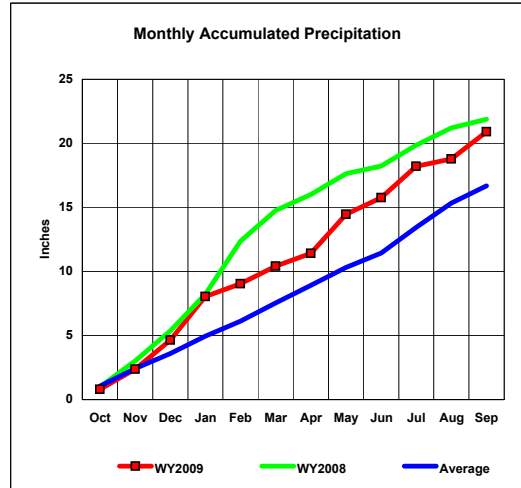

**Turquoise Lake, Colorado**  
**Monthly Precipitation - WY2009, WY2008 and Average Conditions**  
**Data for the Month of September, 2009**

Precipitation Summary for Turquoise Reservoir										
Month	2009 Month	2009 Total for Year	Average	Average Total	2008 Month	2008 Total for Year	Month		Total	
							Percent 2009 to 2008	Percent 2009 to Average	Percent 2009 to 2008	Percent 2009 to Average
Oct	0.80	0.80	1.05	1.05	1.01	1.01	79.2%	76.2%	79.2%	76.2%
Nov	1.58	2.38	1.38	2.43	2.01	3.02	78.6%	114.5%	78.8%	97.9%
Dec	2.26	4.64	1.17	3.60	2.36	5.38	95.8%	193.2%	86.2%	128.9%
Jan	3.41	8.05	1.35	4.95	2.84	8.22	120.1%	252.6%	97.9%	162.6%
Feb	0.98	9.03	1.18	6.13	4.15	12.37	23.6%	83.1%	73.0%	147.3%
Mar	1.38	10.41	1.40	7.53	2.38	14.75	58.0%	98.6%	70.6%	138.2%
Apr	1.00	11.41	1.39	8.92	1.25	16.00	80.0%	71.9%	71.3%	127.9%
May	3.06	14.47	1.40	10.32	1.63	17.63	187.7%	218.6%	82.1%	140.2%
June	1.29	15.76	1.11	11.43	0.60	18.23	215.0%	116.2%	86.5%	137.9%
July	2.45	18.21	2.01	13.44	1.62	19.85	151.2%	121.9%	91.7%	135.5%
Aug	0.58	18.79	1.90	15.34	1.35	21.20	43.0%	30.5%	88.6%	122.5%
Sep	2.12	20.91	1.35	16.69	0.67	21.87	316.4%	157.0%	95.6%	125.3%