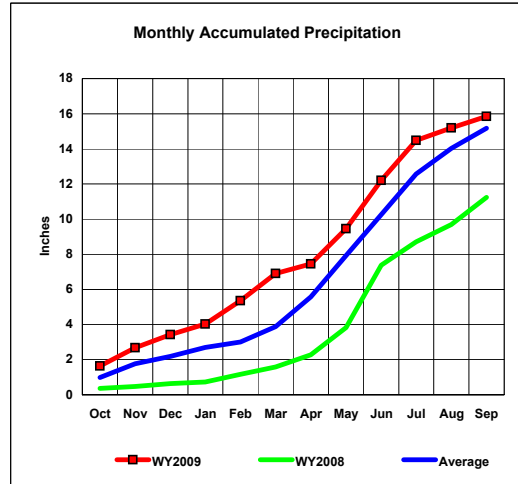

**Lake Tschida, North Dakota**  
**Monthly Precipitation - WY2009, WY2008 and Average Conditions**  
**Data for the Month of September, 2009**

Precipitation Summary for Lake Tschida Reservoir										
Month	2009 Month	2009 Total for Year	Average	Average Total	2008 Month	2008 Total for Year	Month		Total	
							Percent 2009 to 2008	Percent 2009 to Average	Percent 2009 to 2008	Percent 2009 to Average
Oct	1.64	1.64	0.99	0.99	0.37	0.37	443.2%	165.7%	443.2%	165.7%
Nov	1.03	2.67	0.77	1.76	0.11	0.48	936.4%	133.8%	556.3%	151.7%
Dec	0.75	3.42	0.42	2.18	0.15	0.63	500.0%	178.6%	542.9%	156.9%
Jan	0.61	4.03	0.51	2.69	0.09	0.72	677.8%	119.6%	559.7%	149.8%
Feb	1.33	5.36	0.32	3.01	0.44	1.16	302.3%	415.6%	462.1%	178.1%
Mar	1.54	6.90	0.87	3.88	0.42	1.58	366.7%	177.0%	436.7%	177.8%
Apr	0.56	7.46	1.70	5.58	0.70	2.28	80.0%	32.9%	327.2%	133.7%
May	1.99	9.45	2.34	7.92	1.55	3.83	128.4%	85.0%	246.7%	119.3%
June	2.75	12.20	2.34	10.26	3.54	7.37	77.7%	117.5%	165.5%	118.9%
July	2.29	14.49	2.31	12.57	1.34	8.71	170.9%	99.1%	166.4%	115.3%
Aug	0.71	15.20	1.45	14.02	0.98	9.69	72.4%	49.0%	156.9%	108.4%
Sep	0.65	15.85	1.16	15.18	1.55	11.24	41.9%	56.0%	141.0%	104.4%