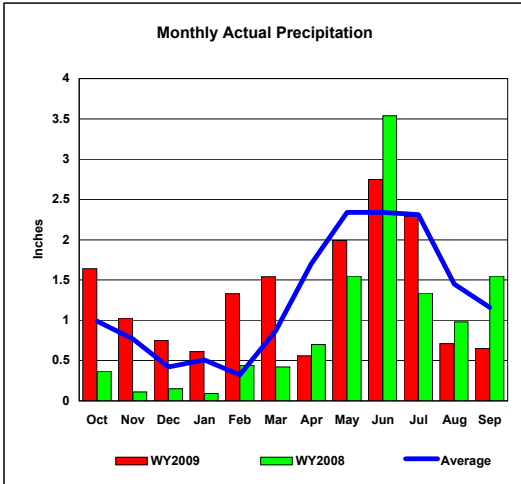

**Lake Tschida, North Dakota**  
**Monthly Precipitation - WY2009, WY2008 and Average Conditions**  
**Data for the Month of September, 2009**

Precipitation Summary for Lake Tschida Reservoir										
Month	2009 Month	2009 Total for Year	Average	Average Total	2008 Month	2008 Total for Year	Month		Total	
							Percent 2009 to 2008	Percent 2009 to Average	Percent 2009 to 2008	Percent 2009 to Average
Oct	1.64	1.64	0.99	0.99	0.37	0.37	443.2%	165.7%	443.2%	165.7%
Nov	1.03	2.67	0.77	1.76	0.11	0.48	936.4%	133.8%	556.3%	151.7%
Dec	0.75	3.42	0.42	2.18	0.15	0.63	500.0%	178.6%	542.9%	156.9%
Jan	0.61	4.03	0.51	2.69	0.09	0.72	677.8%	119.6%	559.7%	149.8%
Feb	1.33	5.36	0.32	3.01	0.44	1.16	302.3%	415.6%	462.1%	178.1%
Mar	1.54	6.90	0.87	3.88	0.42	1.58	366.7%	177.0%	436.7%	177.8%
Apr	0.56	7.46	1.70	5.58	0.70	2.28	80.0%	32.9%	327.2%	133.7%
May	1.99	9.45	2.34	7.92	1.55	3.83	128.4%	85.0%	246.7%	119.3%
June	2.75	12.20	2.34	10.26	3.54	7.37	77.7%	117.5%	165.5%	118.9%
July	2.29	14.49	2.31	12.57	1.34	8.71	170.9%	99.1%	166.4%	115.3%
Aug	0.71	15.20	1.45	14.02	0.98	9.69	72.4%	49.0%	156.9%	108.4%
Sep	0.65	15.85	1.16	15.18	1.55	11.24	41.9%	56.0%	141.0%	104.4%