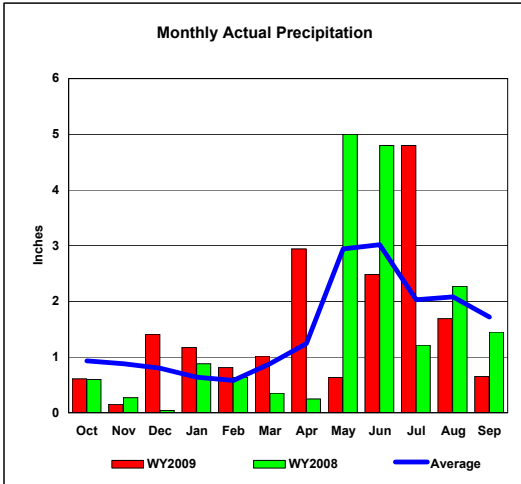

Sherburne Reservoir, Montana
Monthly Precipitation - WY2009, WY2008 and Average Conditions
Data for the Month of September, 2009

Precipitation Summary for Sherburne Reservoir										
Month	2009 Month	2009 Total for Year	Average	Average Total	2008 Month	2008 Total for Year	Month		Total	
							Percent 2009 to 2008	Percent 2009 to Average	Percent 2009 to 2008	Percent 2009 to Average
Oct	0.61	0.61	0.93	0.93	0.60	0.60	101.7%	65.6%	101.7%	65.6%
Nov	0.15	0.76	0.88	1.81	0.27	0.87	55.6%	17.0%	87.4%	42.0%
Dec	1.41	2.17	0.80	2.61	0.04	0.91	3525.0%	176.3%	238.5%	83.1%
Jan	1.17	3.34	0.64	3.25	0.88	1.79	133.0%	182.8%	186.6%	102.8%
Feb	0.81	4.15	0.58	3.83	0.64	2.43	126.6%	139.7%	170.8%	108.4%
Mar	1.02	5.17	0.88	4.71	0.35	2.78	291.4%	115.9%	186.0%	109.8%
Apr	2.94	8.11	1.24	5.95	0.25	3.03	1176.0%	237.1%	267.7%	136.3%
May	0.63	8.74	2.94	8.89	5.00	8.03	12.6%	21.4%	108.8%	98.3%
June	2.48	11.22	3.02	11.91	4.80	12.83	51.7%	82.1%	87.5%	94.2%
July	4.80	16.02	2.03	13.94	1.21	14.04	396.7%	236.5%	114.1%	114.9%
Aug	1.69	17.71	2.08	16.02	2.27	16.31	74.4%	81.3%	108.6%	110.5%
Sep	0.65	18.36	1.72	17.74	1.45	17.76	44.8%	37.8%	103.4%	103.5%