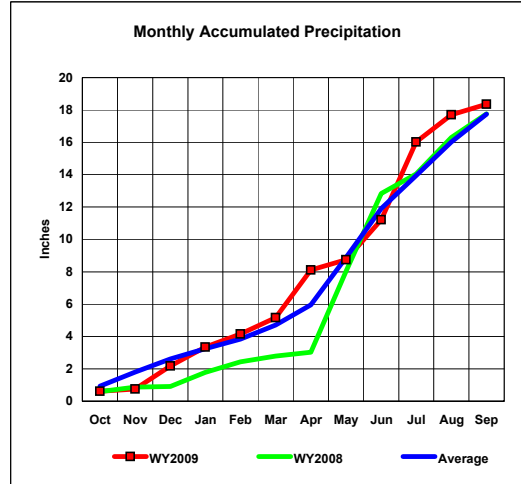

Sherburne Reservoir, Montana
Monthly Precipitation - WY2009, WY2008 and Average Conditions
Data for the Month of September, 2009

Precipitation Summary for Sherburne Reservoir										
Month	2009 Month	2009 Total for Year	Average	Average Total	2008 Month	2008 Total for Year	Month		Total	
							Percent 2009 to 2008	Percent 2009 to Average	Percent 2009 to 2008	Percent 2009 to Average
Oct	0.61	0.61	0.93	0.93	0.60	0.60	101.7%	65.6%	101.7%	65.6%
Nov	0.15	0.76	0.88	1.81	0.27	0.87	55.6%	17.0%	87.4%	42.0%
Dec	1.41	2.17	0.80	2.61	0.04	0.91	3525.0%	176.3%	238.5%	83.1%
Jan	1.17	3.34	0.64	3.25	0.88	1.79	133.0%	182.8%	186.6%	102.8%
Feb	0.81	4.15	0.58	3.83	0.64	2.43	126.6%	139.7%	170.8%	108.4%
Mar	1.02	5.17	0.88	4.71	0.35	2.78	291.4%	115.9%	186.0%	109.8%
Apr	2.94	8.11	1.24	5.95	0.25	3.03	1176.0%	237.1%	267.7%	136.3%
May	0.63	8.74	2.94	8.89	5.00	8.03	12.6%	21.4%	108.8%	98.3%
June	2.48	11.22	3.02	11.91	4.80	12.83	51.7%	82.1%	87.5%	94.2%
July	4.80	16.02	2.03	13.94	1.21	14.04	396.7%	236.5%	114.1%	114.9%
Aug	1.69	17.71	2.08	16.02	2.27	16.31	74.4%	81.3%	108.6%	110.5%
Sep	0.65	18.36	1.72	17.74	1.45	17.76	44.8%	37.8%	103.4%	103.5%