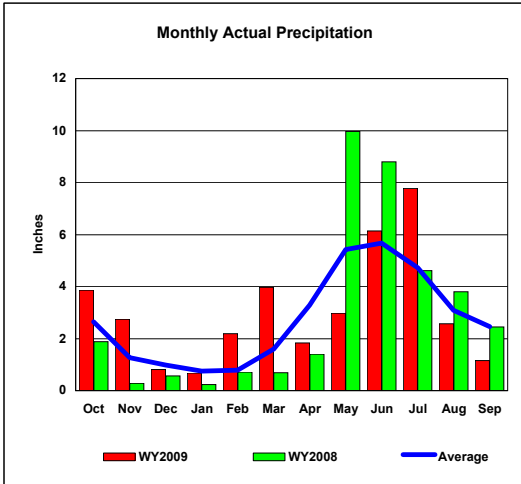

**Shadehill Reservoir, South Dakota**  
**Monthly Precipitation - WY2009, WY2008 and Average Conditions**  
**Data for the Month of September, 2009**

Precipitation Summary for Shadehill Reservoir										
Month	2009 Month	2009 Total for Year	Average	Average Total	2008 Month	2008 Total for Year	Month		Total	
							Percent 2009 to 2008	Percent 2009 to Average	Percent 2009 to 2008	Percent 2009 to Average
Oct	3.87	3.87	2.65	2.65	1.88	1.88	205.9%	146.0%	205.9%	146.0%
Nov	2.75	6.62	1.27	3.92	0.28	2.16	982.1%	216.5%	306.5%	168.9%
Dec	0.81	7.43	0.99	4.91	0.57	2.73	142.1%	81.8%	272.2%	151.3%
Jan	0.68	8.11	0.75	5.66	0.23	2.96	295.7%	90.7%	274.0%	143.3%
Feb	2.19	10.30	0.79	6.45	0.71	3.67	308.5%	277.2%	280.7%	159.7%
Mar	3.98	14.28	1.60	8.05	0.69	4.36	576.8%	248.8%	327.5%	177.4%
Apr	1.83	16.11	3.29	11.34	1.40	5.76	130.7%	55.6%	279.7%	142.1%
May	2.98	19.09	5.43	16.77	9.97	15.73	29.9%	54.9%	121.4%	113.8%
June	6.14	25.23	5.67	22.44	8.80	24.53	69.8%	108.3%	102.9%	112.4%
July	7.78	33.01	4.73	27.17	4.62	29.15	168.4%	164.5%	113.2%	121.5%
Aug	2.57	35.58	3.09	30.26	3.80	32.95	67.6%	83.2%	108.0%	117.6%
Sep	1.16	36.74	2.46	32.72	2.45	35.40	47.3%	47.2%	103.8%	112.3%