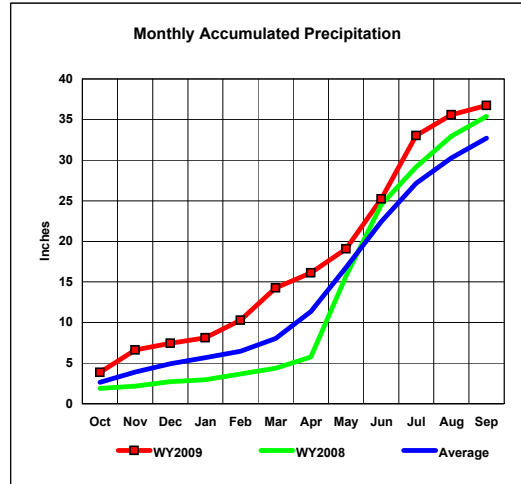

**Shadehill Reservoir, South Dakota**  
**Monthly Precipitation - WY2009, WY2008 and Average Conditions**  
**Data for the Month of September, 2009**

Precipitation Summary for Shadehill Reservoir										
Month	2009 Month	2009 Total for Year	Average	Average Total	2008 Month	2008 Total for Year	Month		Total	
							Percent 2009 to 2008	Percent 2009 to Average	Percent 2009 to 2008	Percent 2009 to Average
Oct	3.87	3.87	2.65	2.65	1.88	1.88	205.9%	146.0%	205.9%	146.0%
Nov	2.75	6.62	1.27	3.92	0.28	2.16	982.1%	216.5%	306.5%	168.9%
Dec	0.81	7.43	0.99	4.91	0.57	2.73	142.1%	81.8%	272.2%	151.3%
Jan	0.68	8.11	0.75	5.66	0.23	2.96	295.7%	90.7%	274.0%	143.3%
Feb	2.19	10.30	0.79	6.45	0.71	3.67	308.5%	277.2%	280.7%	159.7%
Mar	3.98	14.28	1.60	8.05	0.69	4.36	576.8%	248.8%	327.5%	177.4%
Apr	1.83	16.11	3.29	11.34	1.40	5.76	130.7%	55.6%	279.7%	142.1%
May	2.98	19.09	5.43	16.77	9.97	15.73	29.9%	54.9%	121.4%	113.8%
June	6.14	25.23	5.67	22.44	8.80	24.53	69.8%	108.3%	102.9%	112.4%
July	7.78	33.01	4.73	27.17	4.62	29.15	168.4%	164.5%	113.2%	121.5%
Aug	2.57	35.58	3.09	30.26	3.80	32.95	67.6%	83.2%	108.0%	117.6%
Sep	1.16	36.74	2.46	32.72	2.45	35.40	47.3%	47.2%	103.8%	112.3%