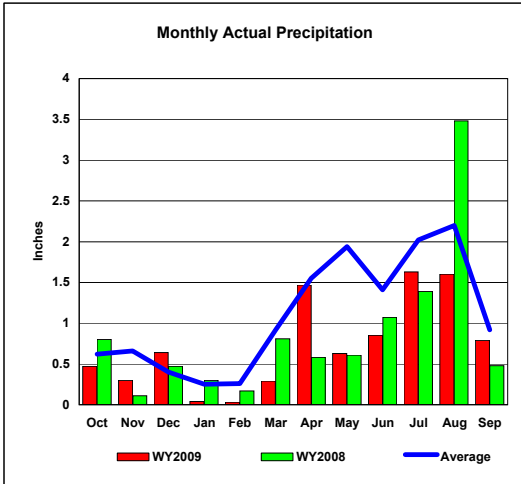

**Pueblo Reservoir, Colorado**  
**Monthly Precipitation - WY2009, WY2008 and Average Conditions**  
**Data for the Month of September, 2009**

Precipitation Summary for Pueblo Reservoir										
Month	2009 Month	2009 Total for Year	Average	Average Total	2008 Month	2008 Total for Year	Month		Total	
							Percent 2009 to 2008	Percent 2009 to Average	Percent 2009 to 2008	Percent 2009 to Average
Oct	0.47	0.47	0.62	0.62	0.80	0.80	58.8%	75.8%	58.8%	75.8%
Nov	0.30	0.77	0.66	1.28	0.11	0.91	272.7%	45.5%	84.6%	60.2%
Dec	0.64	1.41	0.40	1.68	0.47	1.38	136.2%	160.0%	102.2%	83.9%
Jan	0.04	1.45	0.25	1.93	0.30	1.68	13.3%	16.0%	86.3%	75.1%
Feb	0.03	1.48	0.26	2.19	0.17	1.85	17.6%	11.5%	80.0%	67.6%
Mar	0.29	1.77	0.92	3.11	0.81	2.66	35.8%	31.5%	66.5%	56.9%
Apr	1.47	3.24	1.55	4.66	0.58	3.24	253.4%	94.8%	100.0%	69.5%
May	0.63	3.87	1.94	6.60	0.61	3.85	103.3%	32.5%	100.5%	58.6%
June	0.85	4.72	1.41	8.01	1.07	4.92	79.4%	60.3%	95.9%	58.9%
July	1.63	6.35	2.02	10.03	1.39	6.31	117.3%	80.7%	100.6%	63.3%
Aug	1.60	7.95	2.20	12.23	3.48	9.79	46.0%	72.7%	81.2%	65.0%
Sep	0.79	8.74	0.92	13.15	0.48	10.27	164.6%	85.9%	85.1%	66.5%