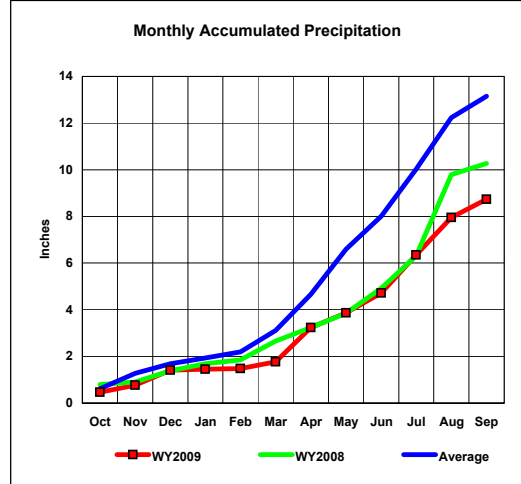

**Pueblo Reservoir, Colorado**  
**Monthly Precipitation - WY2009, WY2008 and Average Conditions**  
**Data for the Month of September, 2009**

Precipitation Summary for Pueblo Reservoir										
Month	2009 Month	2009 Total for Year	Average	Average Total	2008 Month	2008 Total for Year	Month		Total	
							Percent 2009 to 2008	Percent 2009 to Average	Percent 2009 to 2008	Percent 2009 to Average
Oct	0.47	0.47	0.62	0.62	0.80	0.80	58.8%	75.8%	58.8%	75.8%
Nov	0.30	0.77	0.66	1.28	0.11	0.91	272.7%	45.5%	84.6%	60.2%
Dec	0.64	1.41	0.40	1.68	0.47	1.38	136.2%	160.0%	102.2%	83.9%
Jan	0.04	1.45	0.25	1.93	0.30	1.68	13.3%	16.0%	86.3%	75.1%
Feb	0.03	1.48	0.26	2.19	0.17	1.85	17.6%	11.5%	80.0%	67.6%
Mar	0.29	1.77	0.92	3.11	0.81	2.66	35.8%	31.5%	66.5%	56.9%
Apr	1.47	3.24	1.55	4.66	0.58	3.24	253.4%	94.8%	100.0%	69.5%
May	0.63	3.87	1.94	6.60	0.61	3.85	103.3%	32.5%	100.5%	58.6%
June	0.85	4.72	1.41	8.01	1.07	4.92	79.4%	60.3%	95.9%	58.9%
July	1.63	6.35	2.02	10.03	1.39	6.31	117.3%	80.7%	100.6%	63.3%
Aug	1.60	7.95	2.20	12.23	3.48	9.79	46.0%	72.7%	81.2%	65.0%
Sep	0.79	8.74	0.92	13.15	0.48	10.27	164.6%	85.9%	85.1%	66.5%