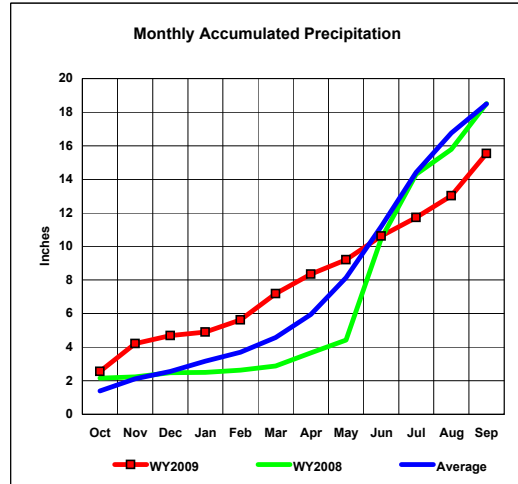

Jamestown Reservoir, North Dakota
Monthly Precipitation - WY2009, WY2008 and Average Conditions
Data for the Month of September, 2009

Precipitation Summary for Jamestown Reservoir										
Month	2009 Month	2009 Total for Year	Average	Average Total	2008 Month	2008 Total for Year	Month		Total	
							Percent 2009 to 2008	Percent 2009 to Average	Percent 2009 to 2008	Percent 2009 to Average
Oct	2.55	2.55	1.40	1.40	2.15	2.15	118.6%	182.1%	118.6%	182.1%
Nov	1.67	4.22	0.71	2.11	0.08	2.23	2087.5%	235.2%	189.2%	200.0%
Dec	0.47	4.69	0.44	2.55	0.25	2.48	188.0%	106.8%	189.1%	183.9%
Jan	0.21	4.90	0.62	3.17	0.01	2.49	2100.0%	33.9%	196.8%	154.6%
Feb	0.72	5.62	0.52	3.69	0.14	2.63	514.3%	138.5%	213.7%	152.3%
Mar	1.56	7.18	0.89	4.58	0.25	2.88	624.0%	175.3%	249.3%	156.8%
Apr	1.17	8.35	1.36	5.94	0.79	3.67	148.1%	86.0%	227.5%	140.6%
May	0.85	9.20	2.21	8.15	0.76	4.43	111.8%	38.5%	207.7%	112.9%
June	1.42	10.62	3.05	11.20	6.04	10.47	23.5%	46.6%	101.4%	94.8%
July	1.11	11.73	3.22	14.42	3.83	14.30	29.0%	34.5%	82.0%	81.3%
Aug	1.29	13.02	2.33	16.75	1.48	15.78	87.2%	55.4%	82.5%	77.7%
Sep	2.51	15.53	1.74	18.49	2.74	18.52	91.6%	144.3%	83.9%	84.0%