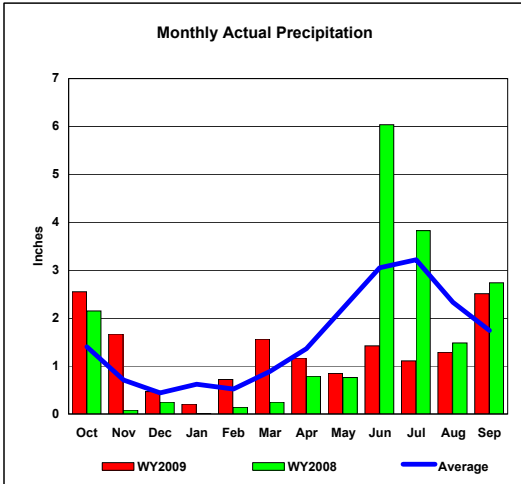

Jamestown Reservoir, North Dakota
Monthly Precipitation - WY2009, WY2008 and Average Conditions
Data for the Month of September, 2009

Precipitation Summary for Jamestown Reservoir										
Month	2009 Month	2009 Total for Year	Average	Average Total	2008 Month	2008 Total for Year	Month		Total	
							Percent 2009 to 2008	Percent 2009 to Average	Percent 2009 to 2008	Percent 2009 to Average
Oct	2.55	2.55	1.40	1.40	2.15	2.15	118.6%	182.1%	118.6%	182.1%
Nov	1.67	4.22	0.71	2.11	0.08	2.23	2087.5%	235.2%	189.2%	200.0%
Dec	0.47	4.69	0.44	2.55	0.25	2.48	188.0%	106.8%	189.1%	183.9%
Jan	0.21	4.90	0.62	3.17	0.01	2.49	2100.0%	33.9%	196.8%	154.6%
Feb	0.72	5.62	0.52	3.69	0.14	2.63	514.3%	138.5%	213.7%	152.3%
Mar	1.56	7.18	0.89	4.58	0.25	2.88	624.0%	175.3%	249.3%	156.8%
Apr	1.17	8.35	1.36	5.94	0.79	3.67	148.1%	86.0%	227.5%	140.6%
May	0.85	9.20	2.21	8.15	0.76	4.43	111.8%	38.5%	207.7%	112.9%
June	1.42	10.62	3.05	11.20	6.04	10.47	23.5%	46.6%	101.4%	94.8%
July	1.11	11.73	3.22	14.42	3.83	14.30	29.0%	34.5%	82.0%	81.3%
Aug	1.29	13.02	2.33	16.75	1.48	15.78	87.2%	55.4%	82.5%	77.7%
Sep	2.51	15.53	1.74	18.49	2.74	18.52	91.6%	144.3%	83.9%	84.0%