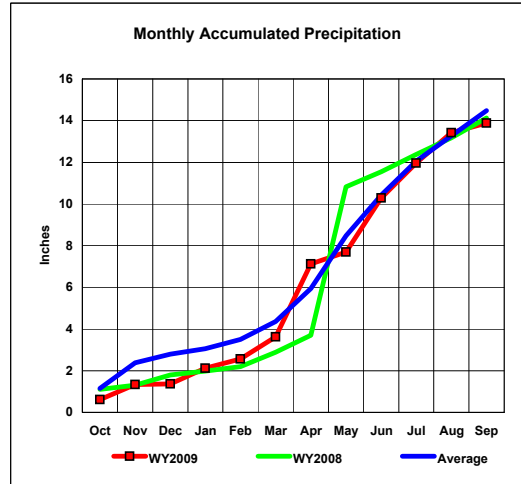

**Guernsey Reservoir, Wyoming**  
**Monthly Precipitation - WY2009, WY2008 and Average Conditions**  
**Data for the Month of September, 2009**

Precipitation Summary for Guernsey Reservoir										
Month	2009 Month	2009 Total for Year	Average	Average Total	2008 Month	2008 Total for Year	Month		Total	
							Percent 2009 to 2008	Percent 2009 to Average	Percent 2009 to 2008	Percent 2009 to Average
Oct	0.62	0.62	1.15	1.15	1.11	1.11	55.9%	53.9%	55.9%	53.9%
Nov	0.72	1.34	1.23	2.38	0.19	1.30	378.9%	58.5%	103.1%	56.3%
Dec	0.02	1.36	0.42	2.80	0.50	1.80	4.0%	4.8%	75.6%	48.6%
Jan	0.76	2.12	0.26	3.06	0.18	1.98	422.2%	292.3%	107.1%	69.3%
Feb	0.45	2.57	0.44	3.50	0.21	2.19	214.3%	102.3%	117.4%	73.4%
Mar	1.06	3.63	0.86	4.36	0.70	2.89	151.4%	123.3%	125.6%	83.3%
Apr	3.49	7.12	1.58	5.94	0.81	3.70	430.9%	220.9%	192.4%	119.9%
May	0.57	7.69	2.54	8.48	7.12	10.82	8.0%	22.4%	71.1%	90.7%
June	2.60	10.29	1.94	10.42	0.73	11.55	356.2%	134.0%	89.1%	98.8%
July	1.67	11.96	1.63	12.05	0.83	12.38	201.2%	102.5%	96.6%	99.3%
Aug	1.46	13.42	1.22	13.27	0.79	13.17	184.8%	119.7%	101.9%	101.1%
Sep	0.46	13.88	1.21	14.48	0.96	14.13	47.9%	38.0%	98.2%	95.9%