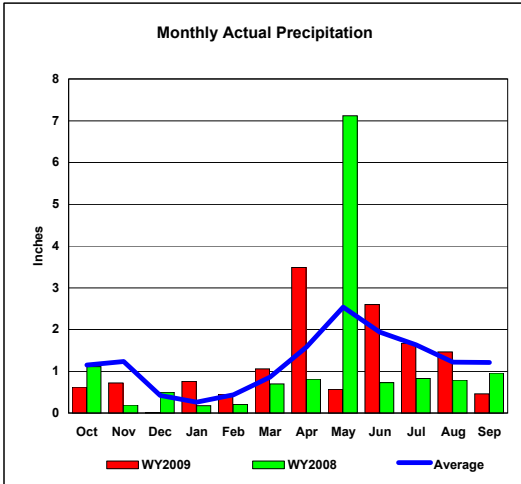

**Guernsey Reservoir, Wyoming**  
**Monthly Precipitation - WY2009, WY2008 and Average Conditions**  
**Data for the Month of September, 2009**

Precipitation Summary for Guernsey Reservoir										
Month	2009 Month	2009 Total for Year	Average	Average Total	2008 Month	2008 Total for Year	Month		Total	
							Percent 2009 to 2008	Percent 2009 to Average	Percent 2009 to 2008	Percent 2009 to Average
Oct	0.62	0.62	1.15	1.15	1.11	1.11	55.9%	53.9%	55.9%	53.9%
Nov	0.72	1.34	1.23	2.38	0.19	1.30	378.9%	58.5%	103.1%	56.3%
Dec	0.02	1.36	0.42	2.80	0.50	1.80	4.0%	4.8%	75.6%	48.6%
Jan	0.76	2.12	0.26	3.06	0.18	1.98	422.2%	292.3%	107.1%	69.3%
Feb	0.45	2.57	0.44	3.50	0.21	2.19	214.3%	102.3%	117.4%	73.4%
Mar	1.06	3.63	0.86	4.36	0.70	2.89	151.4%	123.3%	125.6%	83.3%
Apr	3.49	7.12	1.58	5.94	0.81	3.70	430.9%	220.9%	192.4%	119.9%
May	0.57	7.69	2.54	8.48	7.12	10.82	8.0%	22.4%	71.1%	90.7%
June	2.60	10.29	1.94	10.42	0.73	11.55	356.2%	134.0%	89.1%	98.8%
July	1.67	11.96	1.63	12.05	0.83	12.38	201.2%	102.5%	96.6%	99.3%
Aug	1.46	13.42	1.22	13.27	0.79	13.17	184.8%	119.7%	101.9%	101.1%
Sep	0.46	13.88	1.21	14.48	0.96	14.13	47.9%	38.0%	98.2%	95.9%