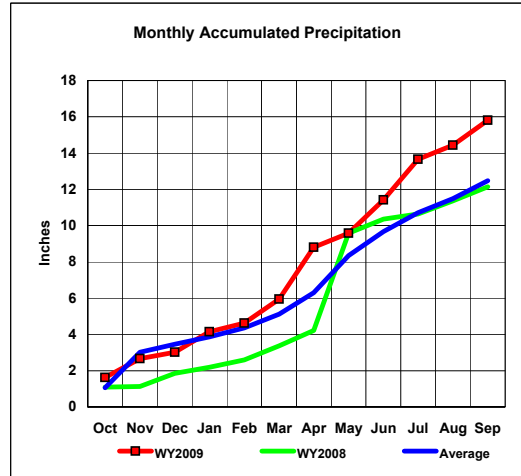

Glendo Reservoir, Wyoming
Monthly Precipitation - WY2009, WY2008 and Average Conditions
Data for the Month of September, 2009

Precipitation Summary for Glendo Reservoir										
Month	2009 Month	2009 Total for Year	Average	Average Total	2008 Month	2008 Total for Year	Month		Total	
							Percent 2009 to 2008	Percent 2009 to Average	Percent 2009 to 2008	Percent 2009 to Average
Oct	1.62	1.62	1.06	1.06	1.10	1.10	147.3%	152.8%	147.3%	152.8%
Nov	1.04	2.66	1.95	3.01	0.03	1.13	3466.7%	53.3%	235.4%	88.4%
Dec	0.35	3.01	0.45	3.46	0.72	1.85	48.6%	77.8%	162.7%	87.0%
Jan	1.13	4.14	0.41	3.87	0.34	2.19	332.4%	275.6%	189.0%	107.0%
Feb	0.49	4.63	0.49	4.36	0.40	2.59	122.5%	100.0%	178.8%	106.2%
Mar	1.31	5.94	0.75	5.11	0.78	3.37	167.9%	174.7%	176.3%	116.2%
Apr	2.86	8.80	1.19	6.30	0.85	4.22	336.5%	240.3%	208.5%	139.7%
May	0.79	9.59	2.04	8.34	5.36	9.58	14.7%	38.7%	100.1%	115.0%
June	1.82	11.41	1.33	9.67	0.78	10.36	233.3%	136.8%	110.1%	118.0%
July	2.25	13.66	1.05	10.72	0.29	10.65	775.9%	214.3%	128.3%	127.4%
Aug	0.77	14.43	0.77	11.49	0.71	11.36	108.5%	100.0%	127.0%	125.6%
Sep	1.39	15.82	0.98	12.47	0.79	12.15	175.9%	141.8%	130.2%	126.9%