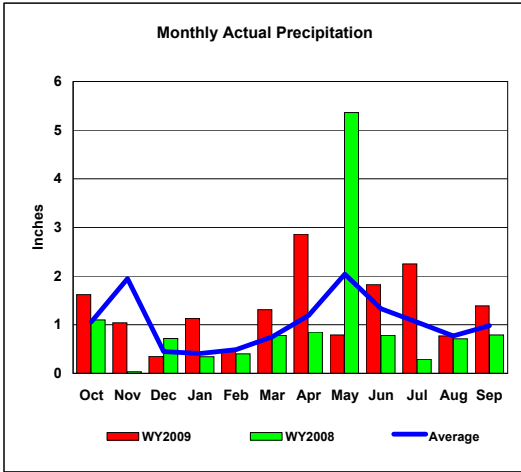

Glendo Reservoir, Wyoming
Monthly Precipitation - WY2009, WY2008 and Average Conditions
Data for the Month of September, 2009

Precipitation Summary for Glendo Reservoir										
Month	2009 Month	2009 Total for Year	Average	Average Total	2008 Month	2008 Total for Year	Month		Total	
							Percent 2009 to 2008	Percent 2009 to Average	Percent 2009 to 2008	Percent 2009 to Average
Oct	1.62	1.62	1.06	1.06	1.10	1.10	147.3%	152.8%	147.3%	152.8%
Nov	1.04	2.66	1.95	3.01	0.03	1.13	3466.7%	53.3%	235.4%	88.4%
Dec	0.35	3.01	0.45	3.46	0.72	1.85	48.6%	77.8%	162.7%	87.0%
Jan	1.13	4.14	0.41	3.87	0.34	2.19	332.4%	275.6%	189.0%	107.0%
Feb	0.49	4.63	0.49	4.36	0.40	2.59	122.5%	100.0%	178.8%	106.2%
Mar	1.31	5.94	0.75	5.11	0.78	3.37	167.9%	174.7%	176.3%	116.2%
Apr	2.86	8.80	1.19	6.30	0.85	4.22	336.5%	240.3%	208.5%	139.7%
May	0.79	9.59	2.04	8.34	5.36	9.58	14.7%	38.7%	100.1%	115.0%
June	1.82	11.41	1.33	9.67	0.78	10.36	233.3%	136.8%	110.1%	118.0%
July	2.25	13.66	1.05	10.72	0.29	10.65	775.9%	214.3%	128.3%	127.4%
Aug	0.77	14.43	0.77	11.49	0.71	11.36	108.5%	100.0%	127.0%	125.6%
Sep	1.39	15.82	0.98	12.47	0.79	12.15	175.9%	141.8%	130.2%	126.9%