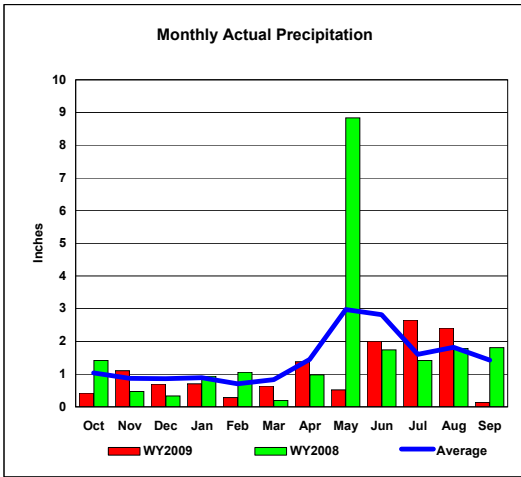

**Gibson Reservoir, Montana**  
**Monthly Precipitation - WY2009, WY2008 and Average Conditions**  
**Data for the Month of September, 2009**

Precipitation Summary for Gibson Reservoir										
Month	2009 Month	2009 Total for Year	Average	Average Total	2008 Month	2008 Total for Year	Month		Total	
							Percent 2009 to 2008	Percent 2009 to Average	Percent 2009 to 2008	Percent 2009 to Average
Oct	0.42	0.42	1.04	1.04	1.42	1.42	29.6%	40.4%	29.6%	40.4%
Nov	1.11	1.53	0.87	1.91	0.47	1.89	236.2%	127.6%	81.0%	80.1%
Dec	0.69	2.22	0.86	2.77	0.33	2.22	209.1%	80.2%	100.0%	80.1%
Jan	0.70	2.92	0.89	3.66	0.94	3.16	74.5%	78.7%	92.4%	79.8%
Feb	0.28	3.20	0.70	4.36	1.06	4.22	26.4%	40.0%	75.8%	73.4%
Mar	0.64	3.84	0.83	5.19	0.20	4.42	320.0%	77.1%	86.9%	74.0%
Apr	1.38	5.22	1.45	6.64	0.98	5.40	140.8%	95.2%	96.7%	78.6%
May	0.52	5.74	2.97	9.61	8.84	14.24	5.9%	17.5%	40.3%	59.7%
June	2.01	7.75	2.82	12.43	1.74	15.98	115.5%	71.3%	48.5%	62.3%
July	2.65	10.40	1.60	14.03	1.42	17.40	186.6%	165.6%	59.8%	74.1%
Aug	2.41	12.81	1.82	15.85	1.79	19.19	134.6%	132.4%	66.8%	80.8%
Sep	0.14	12.95	1.43	17.28	1.81	21.00	7.7%	9.8%	61.7%	74.9%