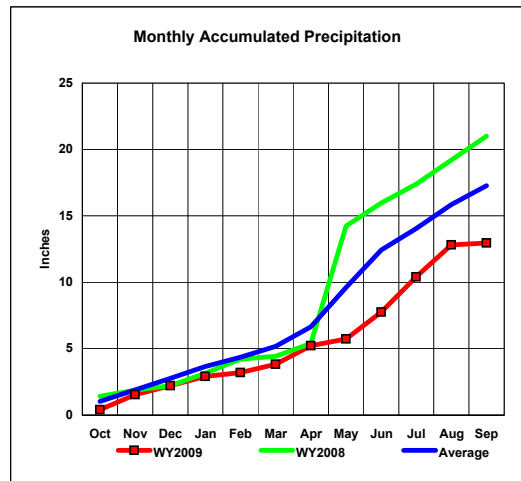

**Gibson Reservoir, Montana**  
**Monthly Precipitation - WY2009, WY2008 and Average Conditions**  
**Data for the Month of September, 2009**

Precipitation Summary for Gibson Reservoir										
Month	2009 Month	2009 Total for Year	Average	Average Total	2008 Month	2008 Total for Year	Month		Total	
							Percent 2009 to 2008	Percent 2009 to Average	Percent 2009 to 2008	Percent 2009 to Average
Oct	0.42	0.42	1.04	1.04	1.42	1.42	29.6%	40.4%	29.6%	40.4%
Nov	1.11	1.53	0.87	1.91	0.47	1.89	236.2%	127.6%	81.0%	80.1%
Dec	0.69	2.22	0.86	2.77	0.33	2.22	209.1%	80.2%	100.0%	80.1%
Jan	0.70	2.92	0.89	3.66	0.94	3.16	74.5%	78.7%	92.4%	79.8%
Feb	0.28	3.20	0.70	4.36	1.06	4.22	26.4%	40.0%	75.8%	73.4%
Mar	0.64	3.84	0.83	5.19	0.20	4.42	320.0%	77.1%	86.9%	74.0%
Apr	1.38	5.22	1.45	6.64	0.98	5.40	140.8%	95.2%	96.7%	78.6%
May	0.52	5.74	2.97	9.61	8.84	14.24	5.9%	17.5%	40.3%	59.7%
June	2.01	7.75	2.82	12.43	1.74	15.98	115.5%	71.3%	48.5%	62.3%
July	2.65	10.40	1.60	14.03	1.42	17.40	186.6%	165.6%	59.8%	74.1%
Aug	2.41	12.81	1.82	15.85	1.79	19.19	134.6%	132.4%	66.8%	80.8%
Sep	0.14	12.95	1.43	17.28	1.81	21.00	7.7%	9.8%	61.7%	74.9%