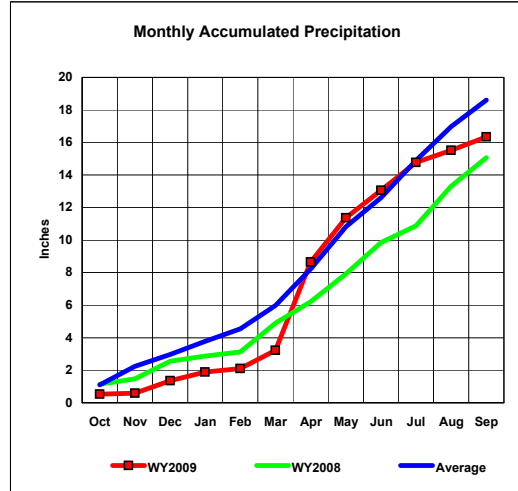

Lake Estes, Colorado
Monthly Precipitation - WY2009, WY2008 and Average Conditions
Data for the Month of September, 2009

Precipitation Summary for Lake Estes										
Month	2009 Month	2009 Total for Year	Average	Average Total	2008 Month	2008 Total for Year	Month		Total	
							Percent 2009 to 2008	Percent 2009 to Average	Percent 2009 to 2008	Percent 2009 to Average
Oct	0.54	0.54	1.10	1.10	1.14	1.14	47.4%	49.1%	47.4%	49.1%
Nov	0.05	0.59	1.14	2.24	0.34	1.48	14.7%	4.4%	39.9%	26.3%
Dec	0.77	1.36	0.73	2.97	1.07	2.55	72.0%	105.5%	53.3%	45.8%
Jan	0.52	1.88	0.81	3.78	0.33	2.88	157.6%	64.2%	65.3%	49.7%
Feb	0.22	2.10	0.76	4.54	0.24	3.12	91.7%	28.9%	67.3%	46.3%
Mar	1.13	3.23	1.43	5.97	1.78	4.90	63.5%	79.0%	65.9%	54.1%
Apr	5.42	8.65	2.26	8.23	1.32	6.22	410.6%	239.8%	139.1%	105.1%
May	2.71	11.36	2.58	10.81	1.71	7.93	158.5%	105.0%	143.3%	105.1%
June	1.70	13.06	1.80	12.61	1.92	9.85	88.5%	94.4%	132.6%	103.6%
July	1.71	14.77	2.28	14.89	1.02	10.87	167.6%	75.0%	135.9%	99.2%
Aug	0.75	15.52	2.09	16.98	2.44	13.31	30.7%	35.9%	116.6%	91.4%
Sep	0.82	16.34	1.62	18.60	1.75	15.06	46.9%	50.6%	108.5%	87.8%