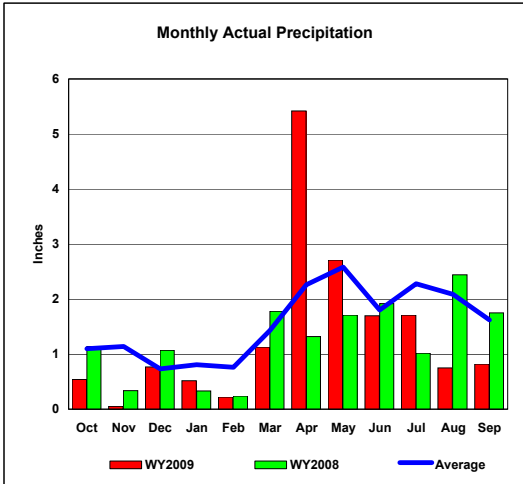

Lake Estes, Colorado
Monthly Precipitation - WY2009, WY2008 and Average Conditions
Data for the Month of September, 2009

Precipitation Summary for Lake Estes										
Month	2009 Month	2009 Total for Year	Average	Average Total	2008 Month	2008 Total for Year	Month		Total	
							Percent 2009 to 2008	Percent 2009 to Average	Percent 2009 to 2008	Percent 2009 to Average
Oct	0.54	0.54	1.10	1.10	1.14	1.14	47.4%	49.1%	47.4%	49.1%
Nov	0.05	0.59	1.14	2.24	0.34	1.48	14.7%	4.4%	39.9%	26.3%
Dec	0.77	1.36	0.73	2.97	1.07	2.55	72.0%	105.5%	53.3%	45.8%
Jan	0.52	1.88	0.81	3.78	0.33	2.88	157.6%	64.2%	65.3%	49.7%
Feb	0.22	2.10	0.76	4.54	0.24	3.12	91.7%	28.9%	67.3%	46.3%
Mar	1.13	3.23	1.43	5.97	1.78	4.90	63.5%	79.0%	65.9%	54.1%
Apr	5.42	8.65	2.26	8.23	1.32	6.22	410.6%	239.8%	139.1%	105.1%
May	2.71	11.36	2.58	10.81	1.71	7.93	158.5%	105.0%	143.3%	105.1%
June	1.70	13.06	1.80	12.61	1.92	9.85	88.5%	94.4%	132.6%	103.6%
July	1.71	14.77	2.28	14.89	1.02	10.87	167.6%	75.0%	135.9%	99.2%
Aug	0.75	15.52	2.09	16.98	2.44	13.31	30.7%	35.9%	116.6%	91.4%
Sep	0.82	16.34	1.62	18.60	1.75	15.06	46.9%	50.6%	108.5%	87.8%