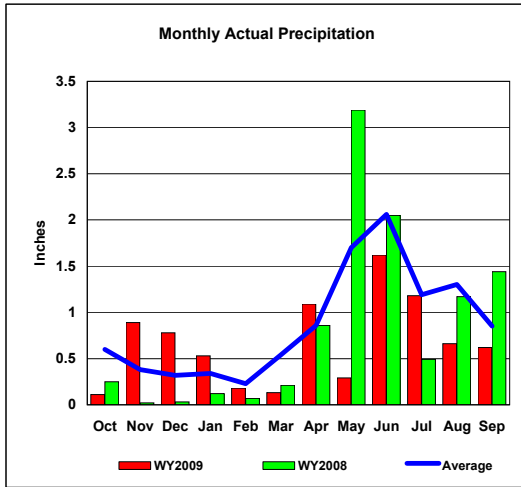

**Lake Elwell, Montana (Tiber Reservoir)**  
**Monthly Precipitation - WY2009, WY2008 and Average Conditions**  
**Data for the Month of September, 2009**

Precipitation Summary for Lake Elwell										
Month	2009 Month	2009 Total for Year	Average	Average Total	2008 Month	2008 Total for Year	Month		Total	
							Percent 2009 to 2008	Percent 2009 to Average	Percent 2009 to 2008	Percent 2009 to Average
Oct	0.11	0.11	0.60	0.60	0.25	0.25	44.0%	18.3%	44.0%	18.3%
Nov	0.89	1.00	0.38	0.98	0.02	0.27	4450.0%	234.2%	370.4%	102.0%
Dec	0.78	1.78	0.32	1.30	0.03	0.30	2600.0%	243.8%	593.3%	136.9%
Jan	0.53	2.31	0.34	1.64	0.12	0.42	441.7%	155.9%	550.0%	140.9%
Feb	0.18	2.49	0.23	1.87	0.07	0.49	257.1%	78.3%	508.2%	133.2%
Mar	0.13	2.62	0.54	2.41	0.21	0.70	61.9%	24.1%	374.3%	108.7%
Apr	1.09	3.71	0.86	3.27	0.86	1.56	126.7%	126.7%	237.8%	113.5%
May	0.29	4.00	1.70	4.97	3.19	4.75	9.1%	17.1%	84.2%	80.5%
June	1.62	5.62	2.06	7.03	2.05	6.80	79.0%	78.6%	82.6%	79.9%
July	1.18	6.80	1.19	8.22	0.49	7.29	240.8%	99.2%	93.3%	82.7%
Aug	0.66	7.46	1.30	9.52	1.17	8.46	56.4%	50.8%	88.2%	78.4%
Sep	0.62	8.08	0.85	10.37	1.44	9.90	43.1%	72.9%	81.6%	77.9%