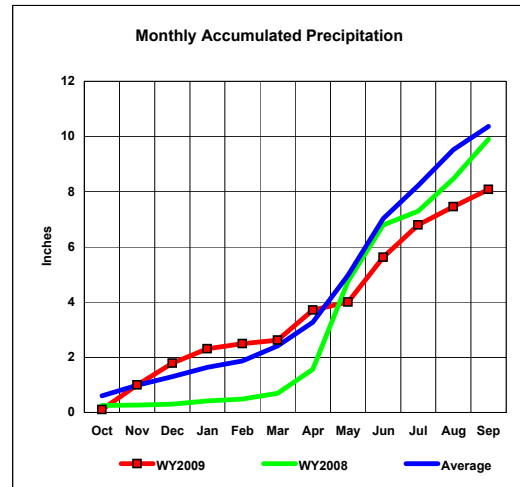

**Lake Elwell, Montana (Tiber Reservoir)**  
**Monthly Precipitation - WY2009, WY2008 and Average Conditions**  
**Data for the Month of September, 2009**

Precipitation Summary for Lake Elwell										
Month	2009 Month	2009 Total for Year	Average	Average Total	2008 Month	2008 Total for Year	Month		Total	
							Percent 2009 to 2008	Percent 2009 to Average	Percent 2009 to 2008	Percent 2009 to Average
Oct	0.11	0.11	0.60	0.60	0.25	0.25	44.0%	18.3%	44.0%	18.3%
Nov	0.89	1.00	0.38	0.98	0.02	0.27	4450.0%	234.2%	370.4%	102.0%
Dec	0.78	1.78	0.32	1.30	0.03	0.30	2600.0%	243.8%	593.3%	136.9%
Jan	0.53	2.31	0.34	1.64	0.12	0.42	441.7%	155.9%	550.0%	140.9%
Feb	0.18	2.49	0.23	1.87	0.07	0.49	257.1%	78.3%	508.2%	133.2%
Mar	0.13	2.62	0.54	2.41	0.21	0.70	61.9%	24.1%	374.3%	108.7%
Apr	1.09	3.71	0.86	3.27	0.86	1.56	126.7%	126.7%	237.8%	113.5%
May	0.29	4.00	1.70	4.97	3.19	4.75	9.1%	17.1%	84.2%	80.5%
June	1.62	5.62	2.06	7.03	2.05	6.80	79.0%	78.6%	82.6%	79.9%
July	1.18	6.80	1.19	8.22	0.49	7.29	240.8%	99.2%	93.3%	82.7%
Aug	0.66	7.46	1.30	9.52	1.17	8.46	56.4%	50.8%	88.2%	78.4%
Sep	0.62	8.08	0.85	10.37	1.44	9.90	43.1%	72.9%	81.6%	77.9%