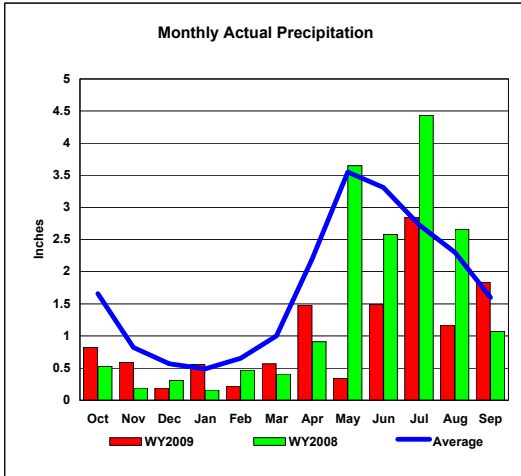

Deerfield Reservoir, South Dakota
Monthly Precipitation - WY2009, WY2008 and Average Conditions
Data for the Month of September, 2009

Precipitation Summary for Deerfield Reservoir										
Month	2009 Month	2009 Total for Year	Average	Average Total	2008 Month	2008 Total for Year	Month		Total	
							Percent 2009 to 2008	Percent 2009 to Average	Percent 2009 to 2008	Percent 2009 to Average
Oct	0.82	0.82	1.66	1.66	0.53	0.53	154.7%	49.4%	154.7%	49.4%
Nov	0.59	1.41	0.82	2.48	0.19	0.72	310.5%	72.0%	195.8%	56.9%
Dec	0.19	1.60	0.57	3.05	0.31	1.03	61.3%	33.3%	155.3%	52.5%
Jan	0.56	2.16	0.49	3.54	0.16	1.19	350.0%	114.3%	181.5%	61.0%
Feb	0.22	2.38	0.65	4.19	0.47	1.66	46.8%	33.8%	143.4%	56.8%
Mar	0.57	2.95	1.00	5.19	0.41	2.07	139.0%	57.0%	142.5%	56.8%
Apr	1.48	4.43	2.19	7.38	0.91	2.98	162.6%	67.6%	148.7%	60.0%
May	0.34	4.77	3.55	10.93	3.65	6.63	9.3%	9.6%	71.9%	43.6%
June	1.49	6.26	3.31	14.24	2.58	9.21	57.8%	45.0%	68.0%	44.0%
July	2.85	9.11	2.73	16.97	4.43	13.64	64.3%	104.4%	66.8%	53.7%
Aug	1.17	10.28	2.30	19.27	2.66	16.30	44.0%	50.9%	63.1%	53.3%
Sep	1.84	12.12	1.60	20.87	1.07	17.37	172.0%	115.0%	69.8%	58.1%