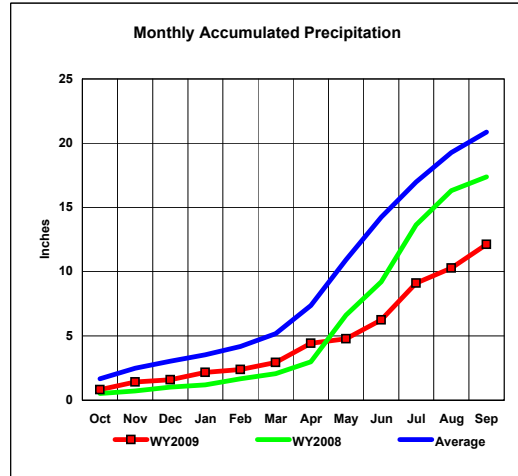

Deerfield Reservoir, South Dakota
Monthly Precipitation - WY2009, WY2008 and Average Conditions
Data for the Month of September, 2009

Precipitation Summary for Deerfield Reservoir										
Month	2009 Month	2009 Total for Year	Average	Average Total	2008 Month	2008 Total for Year	Month		Total	
							Percent 2009 to 2008	Percent 2009 to Average	Percent 2009 to 2008	Percent 2009 to Average
Oct	0.82	0.82	1.66	1.66	0.53	0.53	154.7%	49.4%	154.7%	49.4%
Nov	0.59	1.41	0.82	2.48	0.19	0.72	310.5%	72.0%	195.8%	56.9%
Dec	0.19	1.60	0.57	3.05	0.31	1.03	61.3%	33.3%	155.3%	52.5%
Jan	0.56	2.16	0.49	3.54	0.16	1.19	350.0%	114.3%	181.5%	61.0%
Feb	0.22	2.38	0.65	4.19	0.47	1.66	46.8%	33.8%	143.4%	56.8%
Mar	0.57	2.95	1.00	5.19	0.41	2.07	139.0%	57.0%	142.5%	56.8%
Apr	1.48	4.43	2.19	7.38	0.91	2.98	162.6%	67.6%	148.7%	60.0%
May	0.34	4.77	3.55	10.93	3.65	6.63	9.3%	9.6%	71.9%	43.6%
June	1.49	6.26	3.31	14.24	2.58	9.21	57.8%	45.0%	68.0%	44.0%
July	2.85	9.11	2.73	16.97	4.43	13.64	64.3%	104.4%	66.8%	53.7%
Aug	1.17	10.28	2.30	19.27	2.66	16.30	44.0%	50.9%	63.1%	53.3%
Sep	1.84	12.12	1.60	20.87	1.07	17.37	172.0%	115.0%	69.8%	58.1%