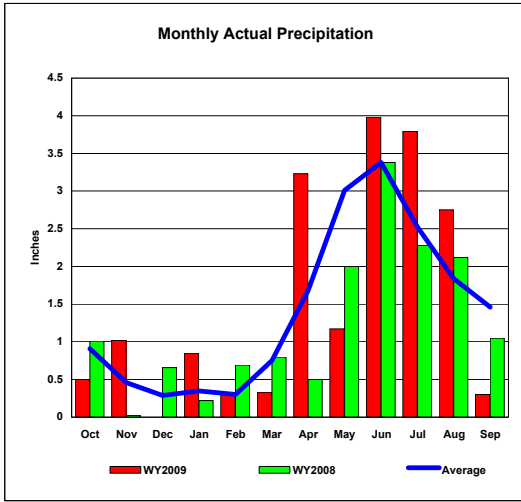

**Box Butte Reservoir, Nebraska**  
**Monthly Precipitation - WY2009, WY2008 and Average Conditions**  
**Data for the Month of September, 2009**

Precipitation Summary for Box Butte Reservoir										
Month	2009 Month	2009 Total for Year	Average	Average Total	2008 Month	2008 Total for Year	Month		Total	
							Percent 2009 to 2008	Percent 2009 to Average	Percent 2009 to 2008	Percent 2009 to Average
Oct	0.50	0.50	0.91	0.91	1.01	1.01	49.5%	54.9%	49.5%	54.9%
Nov	1.02	1.52	0.46	1.37	0.02	1.03	5100.0%	221.7%	147.6%	110.9%
Dec	0.00	1.52	0.29	1.66	0.66	1.69	0.0%	0.0%	89.9%	91.6%
Jan	0.85	2.37	0.35	2.01	0.22	1.91	386.4%	242.9%	124.1%	117.9%
Feb	0.30	2.67	0.30	2.31	0.69	2.60	43.5%	100.0%	102.7%	115.6%
Mar	0.33	3.00	0.75	3.06	0.80	3.40	41.3%	44.0%	88.2%	98.0%
Apr	3.23	6.23	1.68	4.74	0.50	3.90	646.0%	192.3%	159.7%	131.4%
May	1.17	7.40	3.01	7.75	2.00	5.90	58.5%	38.9%	125.4%	95.5%
June	3.98	11.38	3.38	11.13	3.38	9.28	117.8%	117.8%	122.6%	102.2%
July	3.79	15.17	2.52	13.65	2.28	11.56	166.2%	150.4%	131.2%	111.1%
Aug	2.75	17.92	1.84	15.49	2.12	13.68	129.7%	149.5%	131.0%	115.7%
Sep	0.30	18.22	1.46	16.95	1.05	14.73	28.6%	20.5%	123.7%	107.5%