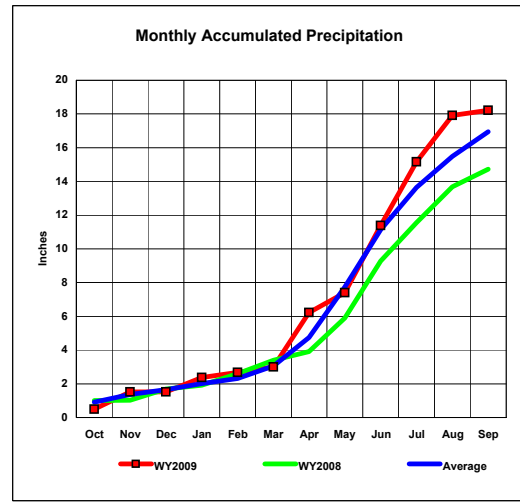

**Box Butte Reservoir, Nebraska**  
**Monthly Precipitation - WY2009, WY2008 and Average Conditions**  
**Data for the Month of September, 2009**

Precipitation Summary for Box Butte Reservoir										
Month	2009 Month	2009 Total for Year	Average	Average Total	2008 Month	2008 Total for Year	Month		Total	
							Percent 2009 to 2008	Percent 2009 to Average	Percent 2009 to 2008	Percent 2009 to Average
Oct	0.50	0.50	0.91	0.91	1.01	1.01	49.5%	54.9%	49.5%	54.9%
Nov	1.02	1.52	0.46	1.37	0.02	1.03	5100.0%	221.7%	147.6%	110.9%
Dec	0.00	1.52	0.29	1.66	0.66	1.69	0.0%	0.0%	89.9%	91.6%
Jan	0.85	2.37	0.35	2.01	0.22	1.91	386.4%	242.9%	124.1%	117.9%
Feb	0.30	2.67	0.30	2.31	0.69	2.60	43.5%	100.0%	102.7%	115.6%
Mar	0.33	3.00	0.75	3.06	0.80	3.40	41.3%	44.0%	88.2%	98.0%
Apr	3.23	6.23	1.68	4.74	0.50	3.90	646.0%	192.3%	159.7%	131.4%
May	1.17	7.40	3.01	7.75	2.00	5.90	58.5%	38.9%	125.4%	95.5%
June	3.98	11.38	3.38	11.13	3.38	9.28	117.8%	117.8%	122.6%	102.2%
July	3.79	15.17	2.52	13.65	2.28	11.56	166.2%	150.4%	131.2%	111.1%
Aug	2.75	17.92	1.84	15.49	2.12	13.68	129.7%	149.5%	131.0%	115.7%
Sep	0.30	18.22	1.46	16.95	1.05	14.73	28.6%	20.5%	123.7%	107.5%